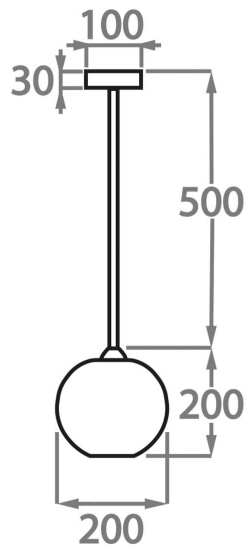

Silver

Available Sizes

One Size

CL375,

Height: 18 cm (7.09")

Diameter: 20 cm (7.87")

Bulbs: 1 x 5w E14 LED

Net Weight: 2 kg / 5 lb

The dimensions of the central supporting rod and ceiling rose are not included in the height measurements
The standard flex and ceiling rose is 50cm (20") high if not otherwise specified by the customer