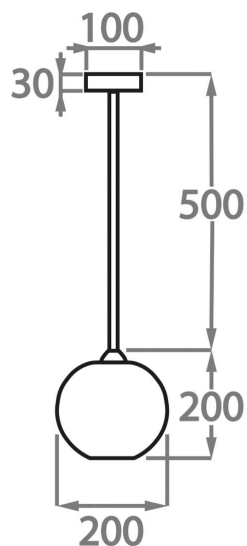

Silver

Available Sizes

One Size

CL375,

Height: 18 cm (7.09")

Diameter: 20 cm (7.87")

1 x 5w E14 LED

Max Watt and Lamps: 5w x 1

Net Weight: 2 kg / 5 lb

The dimensions of the central supporting rod and ceiling rose are not included in the height measurements

The standard flex and ceiling rose is 50cm (20") high if not otherwise specified by the customer