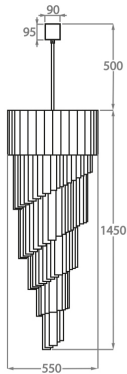

Satin Murano

Available Sizes

Size One

CL410-30,

Height: 75 cm (29.53")

Diameter: 30 cm (11.81")

Bulbs: 5 x 40w E27 Golf Ball

Net Weight: 20 kg / 44 lb

Size Two

CL410-40,

Height: 100 cm (39.37")

Diameter: 40 cm (15.75")

Bulbs: 8 x 40w E27 Golf Ball

Net Weight: 28 kg / 62 lb

Size Three

CL410-55,

Height: 150 cm (59.06")

Diameter: 55 cm (21.65")

Bulbs: 13 x 40w E27 Golf Ball

Net Weight: 58 kg / 128 lb

Size Four

CL410-65,

Height: 200 cm (78.74")

Diameter: 65 cm (25.59")

Bulbs: 16 x 40w E27 Golf Ball

Net Weight: 90 kg / 198 lb

Size Five

CL410-80,

Height: 250 cm (98.43")

Diameter: 80 cm (31.5")

Bulbs: 31 x 40w E27 Golf Ball

Net Weight: 145 kg / 320 lb