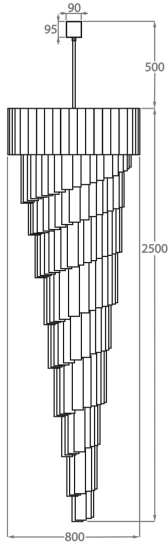

Satin Murano

Available Sizes

Size One

CL410-30,

Height: 75 cm (29.53")

Diameter: 30 cm (11.81")

Bulbs: 5 x 40w E27 Golf Ball

Net Weight: 20 kg / 44 lb

Height: 150 cm (59.06")

Diameter: 55 cm (21.65")

Bulbs: 13 x 40w E27 Golf Ball

Net Weight: 58 kg / 128 lb

Size Four

CL410-65,

Height: 200 cm (78.74")

Diameter: 65 cm (25.59")

Bulbs: 16 x 40w E27 Golf Ball

Net Weight: 90 kg / 198 lb

Size Five

CL410-80,

Height: 250 cm (98.43")

Diameter: 80 cm (31.5")

Bulbs: 31 x 40w E27 Golf Ball

Net Weight: 145 kg / 320 lb

The dimensions of the central rod/chain and ceiling rose are not included in the height measurements given above.
Standard rod/chain and ceiling rose is 50cm if not otherwise specified by customer.