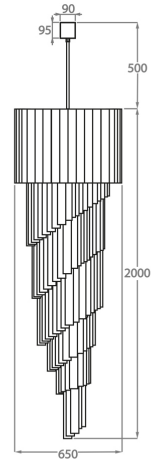

Satin Murano

Available Sizes

Size One

CL410-30,

Height: 75 cm (29.53")

Diameter: 30 cm (11.81")

5 x 40w E27 Golf Ball

Max Watt and Lamps: 40w x 5

Size Three

CL410-55,

Height: 150 cm (59.06")

Diameter: 55 cm (21.65")

13 x 40w E27 Golf Ball

Max Watt and Lamps: 40w x 13

Net Weight: 58 kg / 128 lb

Size Four

CL410-65,

Height: 200 cm (78.74")

Diameter: 65 cm (25.59")

16 x 40w E27 Golf Ball

Max Watt and Lamps: 40w x 16

Net Weight: 90 kg / 198 lb

Size Five

CL410-80,

Height: 250 cm (98.43")

Diameter: 80 cm (31.5")

31 x 40w E27 Golf Ball

Max Watt and Lamps: 40w x 31

Net Weight: 145 kg / 320 lb

The dimensions of the central rod/chain and ceiling rose are not included in the height measurements given above.
Standard rod/chain and ceiling rose is 50cm if not otherwise specified by customer.