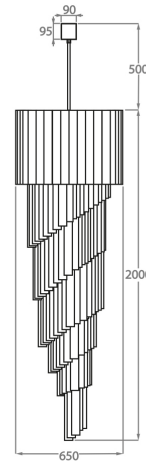

Satin
Triangular

Available Sizes

Size One

CL410-30,

Height: 75 cm (29.53")

Diameter: 30 cm (11.81")

Bulbs: 5 x 40w E27 Golf Ball

Net Weight: 20 kg / 44 lb

Size Two

CL410-40,

Height: 100 cm (39.37")

Diameter: 40 cm (15.75")

Bulbs: 8 x 40w E27 Golf Ball

Net Weight: 28 kg / 62 lb

Size Three

CL410-55,

Height: 150 cm (59.06")

Diameter: 55 cm (21.65")

Bulbs: 13 x 40w E27 Golf Ball

Net Weight: 58 kg / 128 lb

Size Four

CL410-65,

Height: 200 cm (78.74")

Diameter: 65 cm (25.59")

Bulbs: 16 x 40w E27 Golf Ball

Net Weight: 90 kg / 198 lb

Size Five

CL410-80,

Height: 250 cm (98.43")

Diameter: 80 cm (31.5")

Bulbs: 31 x 40w E27 Golf Ball

Net Weight: 145 kg / 320 lb