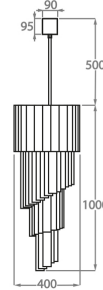

Satin
Triangular

Available Sizes

Size One

CL410-30,

Height: 75 cm (29.53")

Diameter: 30 cm (11.81")

Bulbs: 5 x 40w E27 Golf Ball

Net Weight: 20 kg / 44 lb

Size Two

CL410-40,

Height: 100 cm (39.37")

Diameter: 40 cm (15.75")

Bulbs: 8 x 40w E27 Golf Ball

Net Weight: 28 kg / 62 lb

Size Three

CL410-55,

Height: 150 cm (59.06")

Diameter: 55 cm (21.65")

Bulbs: 13 x 40w E27 Golf Ball

Net Weight: 58 kg / 128 lb

Size Four

CL410-65,

Height: 200 cm (78.74")

Diameter: 65 cm (25.59")

Bulbs: 16 x 40w E27 Golf Ball

Net Weight: 90 kg / 198 lb

Size Five

CL410-80,

Height: 250 cm (98.43")

Diameter: 80 cm (31.5")

Bulbs: 31 x 40w E27 Golf Ball

Net Weight: 145 kg / 320 lb