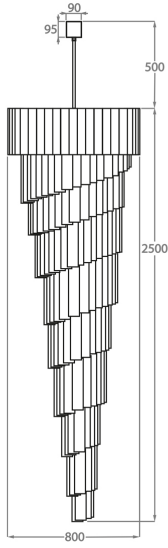

Satin
Triangular

Available Sizes

Size One

CL410-30,

Height: 75 cm (29.53")

Diameter: 30 cm (11.81")

Bulbs: 5 x 40w E27 Golf Ball

Net Weight: 20 kg / 44 lb

Height: 150 cm (59.06")

Diameter: 55 cm (21.65")

Bulbs: 13 x 40w E27 Golf Ball

Net Weight: 58 kg / 128 lb

Size Four

CL410-65,

Height: 200 cm (78.74")

Diameter: 65 cm (25.59")

Bulbs: 16 x 40w E27 Golf Ball

Net Weight: 90 kg / 198 lb

Size Five

CL410-80,

Height: 250 cm (98.43")

Diameter: 80 cm (31.5")

Bulbs: 31 x 40w E27 Golf Ball

Net Weight: 145 kg / 320 lb

The dimensions of the central rod/chain and ceiling rose are not included in the height measurements given above.
Standard rod/chain and ceiling rose is 50cm if not otherwise specified by customer.