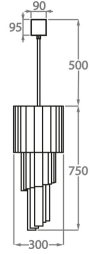

Satin Murano

Available Sizes

Size One

CL410-30,

Height: 75 cm (29.53")

Diameter: 30 cm (11.81")

5 x 40w E27 Golf Ball

Max Watt and Lamps: 40w x 5

Net Weight: 20 kg / 44 lb

Size Two

CL410-40,

Height: 100 cm (39.37")

Diameter: 40 cm (15.75")

8 x 40w E27 Golf Ball

Max Watt and Lamps: 40w x 8

Net Weight: 28 kg / 62 lb

Size Three

CL410-55,

Height: 150 cm (59.06")

Diameter: 55 cm (21.65")

13 x 40w E27 Golf Ball

Max Watt and Lamps: 40w x 13

Net Weight: 58 kg / 128 lb

Size Four

CL410-65,

Height: 200 cm (78.74")

Diameter: 65 cm (25.59")

16 x 40w E27 Golf Ball

Max Watt and Lamps: 40w x 16

Net Weight: 90 kg / 198 lb

Size Five

CL410-80,