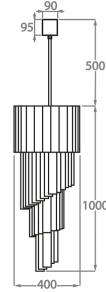

Satin Murano

Available Sizes

Size One

CL410-30,

Height: 75 cm (29.53")

Diameter: 30 cm (11.81")

5 x 40w E27 Golf Ball

Max Watt and Lamps: 40w x 5

Net Weight: 20 kg / 44 lb

Size Two

CL410-40,

Height: 100 cm (39.37")

Diameter: 40 cm (15.75")

8 x 40w E27 Golf Ball

Max Watt and Lamps: 40w x 8

Net Weight: 28 kg / 62 lb

Size Three

CL410-55,

Height: 150 cm (59.06")

Diameter: 55 cm (21.65")

13 x 40w E27 Golf Ball

Max Watt and Lamps: 40w x 13

Net Weight: 58 kg / 128 lb

Size Four

CL410-65,

Height: 200 cm (78.74")

Diameter: 65 cm (25.59")

16 x 40w E27 Golf Ball

Max Watt and Lamps: 40w x 16

Net Weight: 90 kg / 198 lb

Size Five

CL410-80,