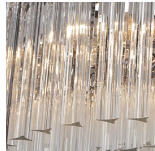

Available Finishes

Metal Finish

Chrome

Polished Gold

Brushed
Bronze

Murano Glass Finish

Clear
Triangular

Smoke
Triangular

Satin
Triangular

Available Sizes

Size One

CL410-30,

Height: 75 cm (29.53")

Diameter: 30 cm (11.81")

Bulbs: 5 x 40w E27 Golf Ball

Net Weight: 20 kg / 44 lb