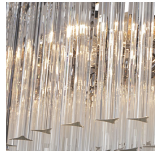

Available Finishes

Metal Finish

Chrome

Polished Gold

Brushed Dark
Bronze

Murano Glass Finish

Clear Murano

Smoke
Murano

Satin Murano

Available Sizes

Size One

CL410-30,

Height: 75 cm (29.53")

Diameter: 30 cm (11.81")

Bulbs: 5 x 40w E27 Golf Ball

Net Weight: 20 kg / 44 lb