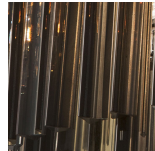

Available Finishes

Metal Finish

Chrome

Polished Gold

Brushed Dark
Bronze

Murano Glass Finish

Clear Murano

Smoke
Murano

Satin Murano

Available Sizes

Size One

CL410-30,

Height: 75 cm (29.53")

Diameter: 30 cm (11.81")

5 x 40w E27 Golf Ball

Max Watt and Lamps: 40w x 5