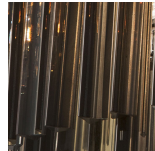

Available Finishes

Metal Finish

Chrome

Polished Gold

Brushed Dark
Bronze

Murano Glass Finish

Clear Murano

Smoke
Murano

Satin Murano

Available Sizes

Size One

CL410-30,

Height: 75 cm (29.53")

Diameter: 30 cm (11.81")

Bulbs: 5 x 40w E27 Golf Ball

Net Weight: 20 kg / 44 lb