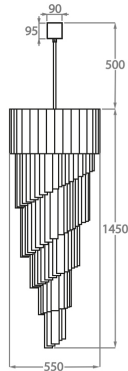

Net Weight: 20 kg / 44 lb

Size Two

CL410-40,

Height: 100 cm (39.37")

Diameter: 40 cm (15.75")

8 x 40w E27 Golf Ball

Max Watt and Lamps: 40w x 8

Net Weight: 28 kg / 62 lb

Size Three

CL410-55,

Height: 150 cm (59.06")

Diameter: 55 cm (21.65")

13 x 40w E27 Golf Ball

Max Watt and Lamps: 40w x 13

Net Weight: 58 kg / 128 lb

Size Four

CL410-65,

Height: 200 cm (78.74")

Diameter: 65 cm (25.59")

16 x 40w E27 Golf Ball

Max Watt and Lamps: 40w x 16

Net Weight: 90 kg / 198 lb

Size Five

CL410-80,

Height: 250 cm (98.43")

Diameter: 80 cm (31.5")

31 x 40w E27 Golf Ball

Max Watt and Lamps: 40w x 31

Net Weight: 145 kg / 320 lb

The dimensions of the central rod/chain and ceiling rose are not included in the height measurements given above.
Standard rod/chain and ceiling rose is 50cm if not otherwise specified by customer.