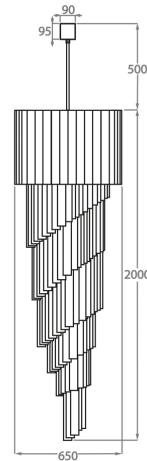

Satin Murano

Available Sizes

Size One

CL410-30,

Height: 75 cm (29.53")

Diameter: 30 cm (11.81")

Bulbs: 5 x 40w E27 Golf Ball

Net Weight: 20 kg / 44 lb

Size Two

CL410-40,

Height: 100 cm (39.37")

Diameter: 40 cm (15.75")

Bulbs: 8 x 40w E27 Golf Ball

Net Weight: 28 kg / 62 lb

Size Three

CL410-55,

Height: 150 cm (59.06")

Diameter: 55 cm (21.65")

Bulbs: 13 x 40w E27 Golf Ball

Net Weight: 58 kg / 128 lb

Size Four

CL410-65,

Height: 200 cm (78.74")

Diameter: 65 cm (25.59")

Bulbs: 16 x 40w E27 Golf Ball

Net Weight: 90 kg / 198 lb

Size Five

CL410-80,

Height: 250 cm (98.43")

Diameter: 80 cm (31.5")

Bulbs: 31 x 40w E27 Golf Ball

Net Weight: 145 kg / 320 lb