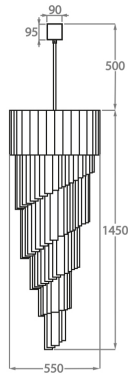

Satin
Triangular

Available Sizes

Size One

CL410-30,

Height: 75 cm (29.53")

Diameter: 30 cm (11.81")

Bulbs: 5 x 40w E27 Golf Ball

Net Weight: 20 kg / 44 lb

Size Two

CL410-40,

Height: 100 cm (39.37")

Diameter: 40 cm (15.75")

Bulbs: 8 x 40w E27 Golf Ball

Net Weight: 28 kg / 62 lb

Size Three

CL410-55,

Height: 150 cm (59.06")

Diameter: 55 cm (21.65")

Bulbs: 13 x 40w E27 Golf Ball

Net Weight: 58 kg / 128 lb

Size Four

CL410-65,

Height: 200 cm (78.74")

Diameter: 65 cm (25.59")

Bulbs: 16 x 40w E27 Golf Ball

Net Weight: 90 kg / 198 lb

Size Five

CL410-80,

Height: 250 cm (98.43")

Diameter: 80 cm (31.5")

Bulbs: 31 x 40w E27 Golf Ball

Net Weight: 145 kg / 320 lb