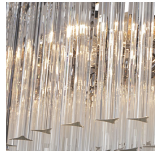

Available Finishes

Metal Finish

Chrome

Polished Gold

Brushed Dark
Bronze

Murano Glass Finish

Clear Murano

Smoke
Murano

Satin Murano

Available Sizes

Size One

CL410-30,

Height: 75 cm (29.53")

Diameter: 30 cm (11.81")

5 x 40w E27 Golf Ball

Max Watt and Lamps: 40w x 5