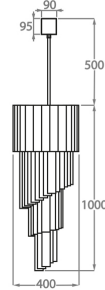

Satin Murano

Available Sizes

Size One

CL410-30,

Height: 75 cm (29.53")

Diameter: 30 cm (11.81")

Bulbs: 5 x 40w E27 Golf Ball

Net Weight: 20 kg / 44 lb

Size Two

CL410-40,

Height: 100 cm (39.37")

Diameter: 40 cm (15.75")

Bulbs: 8 x 40w E27 Golf Ball

Net Weight: 28 kg / 62 lb

Size Three

CL410-55,

Height: 150 cm (59.06")

Diameter: 55 cm (21.65")

Bulbs: 13 x 40w E27 Golf Ball

Net Weight: 58 kg / 128 lb

Size Four

CL410-65,

Height: 200 cm (78.74")

Diameter: 65 cm (25.59")

Bulbs: 16 x 40w E27 Golf Ball

Net Weight: 90 kg / 198 lb

Size Five

CL410-80,

Height: 250 cm (98.43")

Diameter: 80 cm (31.5")

Bulbs: 31 x 40w E27 Golf Ball

Net Weight: 145 kg / 320 lb