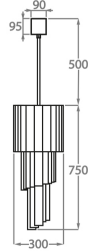

Satin
Triangular

Available Sizes

Size One

CL410-30,

Height: 75 cm (29.53")

Diameter: 30 cm (11.81")

Bulbs: 5 x 40w E27 Golf Ball

Net Weight: 20 kg / 44 lb

Size Two

CL410-40,

Height: 100 cm (39.37")

Diameter: 40 cm (15.75")

Bulbs: 8 x 40w E27 Golf Ball

Net Weight: 28 kg / 62 lb

Size Three

CL410-55,

Height: 150 cm (59.06")

Diameter: 55 cm (21.65")

Bulbs: 13 x 40w E27 Golf Ball

Net Weight: 58 kg / 128 lb

Size Four

CL410-65,

Height: 200 cm (78.74")

Diameter: 65 cm (25.59")

The dimensions of the central rod/chain and ceiling rose are not included in the height measurements given above.
Standard rod/chain and ceiling rose is 50cm if not otherwise specified by customer.