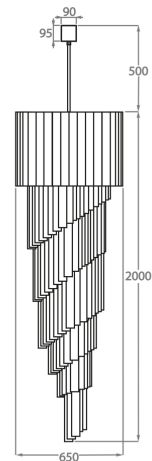

Satin Murano

Available Sizes

Size One

CL410-30,

Height: 75 cm (29.53")

Diameter: 30 cm (11.81")

5 x 40w E27 Golf Ball

Max Watt and Lamps: 40w x 5

Size Three

CL410-55,

Height: 145 cm (57.09")

Diameter: 55 cm (21.65")

13 x 40w E27 Golf Ball

Max Watt and Lamps: 40w x 13

Net Weight: 58 kg / 128 lb

Size Four

CL410-65,

Height: 200 cm (78.74")

Diameter: 65 cm (25.59")

16 x 40w E27 Golf Ball

Max Watt and Lamps: 40w x 16

Net Weight: 92 kg / 203 lb

Size Five

CL410-80,

Height: 250 cm (98.43")

Diameter: 80 cm (31.5")

31 x 40w E27 Golf Ball

Max Watt and Lamps: 40w x 31

Net Weight: 145 kg / 320 lb

The dimensions of the central rod/chain and ceiling rose are not included in the height measurements given above.
Standard rod/chain and ceiling rose is 50cm if not otherwise specified by customer.