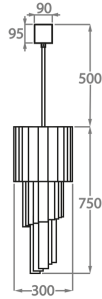

Satin Murano

Available Sizes

Size One

CL410-30,

Height: 75 cm (29.53")

Diameter: 30 cm (11.81")

Bulbs: 5 x 40w E27 Golf Ball

Net Weight: 20 kg / 44 lb

Size Two

CL410-40,

Height: 100 cm (39.37")

Diameter: 40 cm (15.75")

Bulbs: 8 x 40w E27 Golf Ball

Net Weight: 28 kg / 62 lb

Size Three

CL410-55,

Height: 145 cm (57.09")

Diameter: 55 cm (21.65")

Bulbs: 13 x 40w E27 Golf Ball

Net Weight: 58 kg / 128 lb

Size Four

CL410-65,

Height: 200 cm (78.74")

Diameter: 65 cm (25.59")

The dimensions of the central rod/chain and ceiling rose are not included in the height measurements given above.
Standard rod/chain and ceiling rose is 50cm if not otherwise specified by customer.