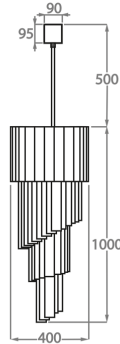

Height: 75 cm (29.53")

Diameter: 30 cm (11.81")

Bulbs: 5 x 40w E27 Golf Ball

Net Weight: 20 kg / 44 lb

**Size Two**

CL410-40,

Height: 100 cm (39.37")

Diameter: 40 cm (15.75")

Bulbs: 8 x 40w E27 Golf Ball

Net Weight: 28 kg / 62 lb

**Size Three**

CL410-55,

Height: 145 cm (57.09")

Diameter: 55 cm (21.65")

Bulbs: 13 x 40w E27 Golf Ball

Net Weight: 58 kg / 128 lb

**Size Four**

CL410-65,

Height: 200 cm (78.74")

Diameter: 65 cm (25.59")

Bulbs: 16 x 40w E27 Golf Ball

Net Weight: 92 kg / 203 lb

**Size Five**

CL410-80,

Height: 250 cm (98.43")

Diameter: 80 cm (31.5")

Bulbs: 31 x 40w E27 Golf Ball

Net Weight: 145 kg / 320 lb

The dimensions of the central rod/chain and ceiling rose are not included in the height measurements given above.  
Standard rod/chain and ceiling rose is 50cm if not otherwise specified by customer.