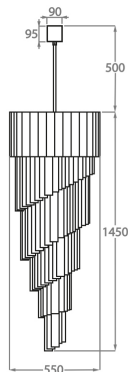

Net Weight: 20 kg / 44 lb

Size Two

CL410-40,

Height: 100 cm (39.37")

Diameter: 40 cm (15.75")

8 x 40w E27 Golf Ball

Max Watt and Lamps: 40w x 8

Net Weight: 28 kg / 62 lb

Size Three

CL410-55,

Height: 145 cm (57.09")

Diameter: 55 cm (21.65")

13 x 40w E27 Golf Ball

Max Watt and Lamps: 40w x 13

Net Weight: 58 kg / 128 lb

Size Four

CL410-65,

Height: 200 cm (78.74")

Diameter: 65 cm (25.59")

16 x 40w E27 Golf Ball

Max Watt and Lamps: 40w x 16

Net Weight: 92 kg / 203 lb

Size Five

CL410-80,

Height: 250 cm (98.43")

Diameter: 80 cm (31.5")

31 x 40w E27 Golf Ball

Max Watt and Lamps: 40w x 31

Net Weight: 145 kg / 320 lb

The dimensions of the central rod/chain and ceiling rose are not included in the height measurements given above.
Standard rod/chain and ceiling rose is 50cm if not otherwise specified by customer.