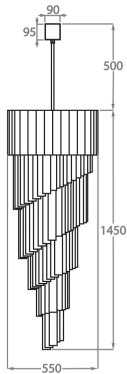

Satin Murano

Available Sizes

Size One

CL410-30,

Height: 75 cm (29.53")

Diameter: 30 cm (11.81")

Bulbs: 5 x 40w E27 Golf Ball

Net Weight: 20 kg / 44 lb

Size Two

CL410-40,

Height: 100 cm (39.37")

Diameter: 40 cm (15.75")

Bulbs: 8 x 40w E27 Golf Ball

Net Weight: 28 kg / 62 lb

Size Three

CL410-55,

Height: 145 cm (57.09")

Diameter: 55 cm (21.65")

Bulbs: 13 x 40w E27 Golf Ball

Net Weight: 58 kg / 128 lb

Size Four

CL410-65,

Height: 200 cm (78.74")

Diameter: 65 cm (25.59")

Bulbs: 16 x 40w E27 Golf Ball

Net Weight: 92 kg / 203 lb

Size Five

CL410-80,

Height: 250 cm (98.43")

Diameter: 80 cm (31.5")

Bulbs: 31 x 40w E27 Golf Ball

Net Weight: 145 kg / 320 lb