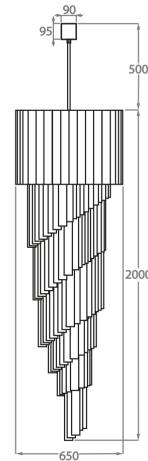

Satin Murano

Available Sizes

Size One

CL410-30,

Height: 75 cm (29.53")

Diameter: 30 cm (11.81")

Bulbs: 5 x 40w E27 Golf Ball

Net Weight: 20 kg / 44 lb

Size Two

CL410-40,

Height: 100 cm (39.37")

Diameter: 40 cm (15.75")

Bulbs: 8 x 40w E27 Golf Ball

Net Weight: 28 kg / 62 lb

Size Three

CL410-55,

Height: 145 cm (57.09")

Diameter: 55 cm (21.65")

Bulbs: 13 x 40w E27 Golf Ball

Net Weight: 58 kg / 128 lb

Size Four

CL410-65,

Height: 200 cm (78.74")

Diameter: 65 cm (25.59")

Bulbs: 16 x 40w E27 Golf Ball

Net Weight: 92 kg / 203 lb

Size Five

CL410-80,

Height: 250 cm (98.43")

Diameter: 80 cm (31.5")

Bulbs: 31 x 40w E27 Golf Ball

Net Weight: 145 kg / 320 lb