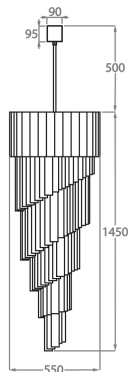

Max Watt and Lamps: 40w x 5

Net Weight: 20 kg / 44 lb

Size Two

CL410-40,

Height: 100 cm (39.37")

Diameter: 40 cm (15.75")

8 x 40w E27 Golf Ball

Max Watt and Lamps: 40w x 8

Net Weight: 28 kg / 62 lb

Size Three

CL410-55,

Height: 145 cm (57.09")

Diameter: 55 cm (21.65")

13 x 40w E27 Golf Ball

Max Watt and Lamps: 40w x 13

Net Weight: 58 kg / 128 lb

Size Four

CL410-65,

Height: 200 cm (78.74")

Diameter: 65 cm (25.59")

16 x 40w E27 Golf Ball

Max Watt and Lamps: 40w x 16

Net Weight: 92 kg / 203 lb

Size Five

CL410-80,

Height: 250 cm (98.43")

Diameter: 80 cm (31.5")

31 x 40w E27 Golf Ball

Max Watt and Lamps: 40w x 31

Net Weight: 145 kg / 320 lb

The dimensions of the central rod/chain and ceiling rose are not included in the height measurements given above.
Standard rod/chain and ceiling rose is 50cm if not otherwise specified by customer.