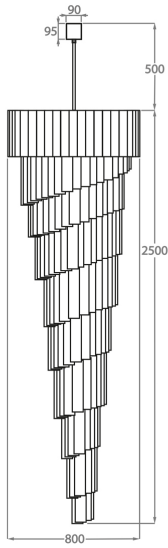

Height: 75 cm (29.53")

Diameter: 30 cm (11.81")

Bulbs: 5 x 40w E27 Golf Ball

Net Weight: 20 kg / 44 lb

**Size Two**

CL410-40,

Height: 100 cm (39.37")

Diameter: 40 cm (15.75")

Bulbs: 8 x 40w E27 Golf Ball

Net Weight: 28 kg / 62 lb

**Size Three**

CL410-55,

Height: 145 cm (57.09")

Diameter: 55 cm (21.65")

Bulbs: 13 x 40w E27 Golf Ball

Net Weight: 58 kg / 128 lb

**Size Four**

CL410-65,

Height: 200 cm (78.74")

Diameter: 65 cm (25.59")

Bulbs: 16 x 40w E27 Golf Ball

Net Weight: 92 kg / 203 lb

**Size Five**

CL410-80,

Height: 250 cm (98.43")

Diameter: 80 cm (31.5")

Bulbs: 31 x 40w E27 Golf Ball

Net Weight: 145 kg / 320 lb

The dimensions of the central rod/chain and ceiling rose are not included in the height measurements given above.  
Standard rod/chain and ceiling rose is 50cm if not otherwise specified by customer.