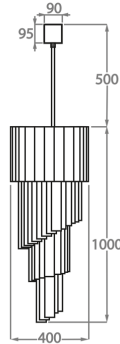

Satin Murano

Available Sizes

Size One

CL410-30,

Height: 75 cm (29.53")

Diameter: 30 cm (11.81")

Bulbs: 5 x 40w E27 Golf Ball

Net Weight: 20 kg / 44 lb

Size Two

CL410-40,

Height: 100 cm (39.37")

Diameter: 40 cm (15.75")

Bulbs: 8 x 40w E27 Golf Ball

Net Weight: 28 kg / 62 lb

Size Three

CL410-55,

Height: 145 cm (57.09")

Diameter: 55 cm (21.65")

Bulbs: 13 x 40w E27 Golf Ball

Net Weight: 58 kg / 128 lb

Size Four

CL410-65,

Height: 200 cm (78.74")

Diameter: 65 cm (25.59")

Bulbs: 16 x 40w E27 Golf Ball

Net Weight: 92 kg / 203 lb

Size Five

CL410-80,

Height: 250 cm (98.43")

Diameter: 80 cm (31.5")

Bulbs: 31 x 40w E27 Golf Ball

Net Weight: 145 kg / 320 lb