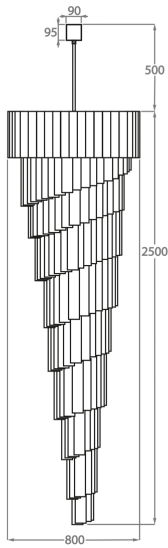

Smoke
Murano

Satin Murano

Available Sizes

Size One

CL410-30,

Height: 75 cm (29.53")

Diameter: 30 cm (11.81")

5 x 40w E27 Golf Ball

Net Weight: 28 kg / 62 lb

Size Three

CL410-55,

Height: 145 cm (57.09")

Diameter: 55 cm (21.65")

13 x 40w E27 Golf Ball

Max Watt and Lamps: 40w x 13

Net Weight: 58 kg / 128 lb

Size Four

CL410-65,

Height: 200 cm (78.74")

Diameter: 65 cm (25.59")

16 x 40w E27 Golf Ball

Max Watt and Lamps: 40w x 16

Net Weight: 92 kg / 203 lb

Size Five

CL410-80,

Height: 250 cm (98.43")

Diameter: 80 cm (31.5")

31 x 40w E27 Golf Ball

Max Watt and Lamps: 40w x 31

Net Weight: 145 kg / 320 lb

The dimensions of the central rod/chain and ceiling rose are not included in the height measurements given above.
Standard rod/chain and ceiling rose is 50cm if not otherwise specified by customer.