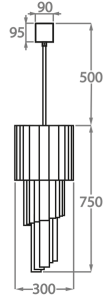

Smoke
Murano

Satin Murano

Available Sizes

Size One

CL410-30,

Height: 75 cm (29.53")

Diameter: 30 cm (11.81")

5 x 40w E27 Golf Ball

Max Watt and Lamps: 40w x 5

Net Weight: 20 kg / 44 lb

Size Two

CL410-40,

Height: 100 cm (39.37")

Diameter: 40 cm (15.75")

8 x 40w E27 Golf Ball

Max Watt and Lamps: 40w x 8

Net Weight: 28 kg / 62 lb

Size Three

CL410-55,

Height: 145 cm (57.09")

Diameter: 55 cm (21.65")

13 x 40w E27 Golf Ball

Max Watt and Lamps: 40w x 13

Net Weight: 58 kg / 128 lb

Size Four

CL410-65,

Height: 200 cm (78.74")

Diameter: 65 cm (25.59")

16 x 40w E27 Golf Ball

Max Watt and Lamps: 40w x 16

Net Weight: 92 kg / 203 lb

Size Five