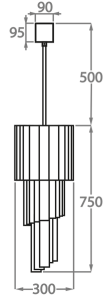

Satin Murano

Available Sizes

Size One

CL410-30,

Height: 75 cm (29.53")

Diameter: 30 cm (11.81")

5 x 40w E27 Golf Ball

Max Watt and Lamps: 40w x 5

Net Weight: 20 kg / 44 lb

Size Two

CL410-40,

Height: 100 cm (39.37")

Diameter: 40 cm (15.75")

8 x 40w E27 Golf Ball

Max Watt and Lamps: 40w x 8

Net Weight: 28 kg / 62 lb

Size Three

CL410-55,

Height: 145 cm (57.09")

Diameter: 55 cm (21.65")

13 x 40w E27 Golf Ball

Max Watt and Lamps: 40w x 13

Net Weight: 58 kg / 128 lb

Size Four

CL410-65,

Height: 200 cm (78.74")

Diameter: 65 cm (25.59")

16 x 40w E27 Golf Ball

Max Watt and Lamps: 40w x 16

Net Weight: 92 kg / 203 lb

Size Five

CL410-80,