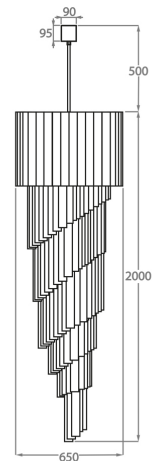

Max Watt and Lamps: 40w x 5

Net Weight: 20 kg / 44 lb

Size Two

CL410-40,

Height: 100 cm (39.37")

Diameter: 40 cm (15.75")

8 x 40w E27 Golf Ball

Max Watt and Lamps: 40w x 8

Net Weight: 28 kg / 62 lb

Size Three

CL410-55,

Height: 145 cm (57.09")

Diameter: 55 cm (21.65")

13 x 40w E27 Golf Ball

Max Watt and Lamps: 40w x 13

Net Weight: 58 kg / 128 lb

Size Four

CL410-65,

Height: 200 cm (78.74")

Diameter: 65 cm (25.59")

16 x 40w E27 Golf Ball

Max Watt and Lamps: 40w x 16

Net Weight: 92 kg / 203 lb

Size Five

CL410-80,

Height: 250 cm (98.43")

Diameter: 80 cm (31.5")

31 x 40w E27 Golf Ball

Max Watt and Lamps: 40w x 31

Net Weight: 145 kg / 320 lb

The dimensions of the central rod/chain and ceiling rose are not included in the height measurements given above.
Standard rod/chain and ceiling rose is 50cm if not otherwise specified by customer.