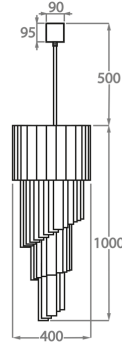

Satin Murano

Available Sizes

Size One

CL410-30,

Height: 75 cm (29.53")

Diameter: 30 cm (11.81")

5 x 40w E27 Golf Ball

Max Watt and Lamps: 40w x 5

Net Weight: 20 kg / 44 lb

Size Two

CL410-40,

Height: 100 cm (39.37")

Diameter: 40 cm (15.75")

8 x 40w E27 Golf Ball

Max Watt and Lamps: 40w x 8

Net Weight: 28 kg / 62 lb

Size Three

CL410-55,

Height: 145 cm (57.09")

Diameter: 55 cm (21.65")

13 x 40w E27 Golf Ball

Max Watt and Lamps: 40w x 13

Net Weight: 58 kg / 128 lb

Size Four

CL410-65,

Height: 200 cm (78.74")

Diameter: 65 cm (25.59")

16 x 40w E27 Golf Ball

Max Watt and Lamps: 40w x 16

Net Weight: 92 kg / 203 lb

Size Five

CL410-80,