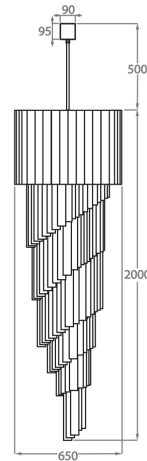

Height: 75 cm (29.53")

Diameter: 30 cm (11.81")

Bulbs: 5 x 40w E27 Golf Ball

Net Weight: 20 kg / 44 lb

**Size Two**

CL410-40,

Height: 100 cm (39.37")

Diameter: 40 cm (15.75")

Bulbs: 8 x 40w E27 Golf Ball

Net Weight: 28 kg / 62 lb

**Size Three**

CL410-55,

Height: 145 cm (57.09")

Diameter: 55 cm (21.65")

Bulbs: 13 x 40w E27 Golf Ball

Net Weight: 58 kg / 128 lb

**Size Four**

CL410-65,

Height: 200 cm (78.74")

Diameter: 65 cm (25.59")

Bulbs: 16 x 40w E27 Golf Ball

Net Weight: 92 kg / 203 lb

**Size Five**

CL410-80,

Height: 250 cm (98.43")

Diameter: 80 cm (31.5")

Bulbs: 31 x 40w E27 Golf Ball

Net Weight: 145 kg / 320 lb

The dimensions of the central rod/chain and ceiling rose are not included in the height measurements given above.  
Standard rod/chain and ceiling rose is 50cm if not otherwise specified by customer.