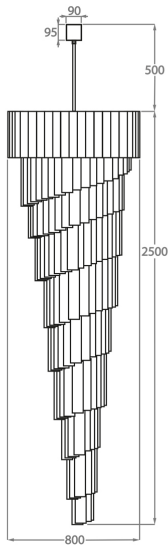

Satin Murano

Available Sizes

Size One

CL410-30,

Height: 75 cm (29.53")

Diameter: 30 cm (11.81")

5 x 40w E27 Golf Ball

Max Watt and Lamps: 40w x 5

Size Three

CL410-55,

Height: 145 cm (57.09")

Diameter: 55 cm (21.65")

13 x 40w E27 Golf Ball

Max Watt and Lamps: 40w x 13

Net Weight: 58 kg / 128 lb

Size Four

CL410-65,

Height: 200 cm (78.74")

Diameter: 65 cm (25.59")

16 x 40w E27 Golf Ball

Max Watt and Lamps: 40w x 16

Net Weight: 92 kg / 203 lb

Size Five

CL410-80,

Height: 250 cm (98.43")

Diameter: 80 cm (31.5")

31 x 40w E27 Golf Ball

Max Watt and Lamps: 40w x 31

Net Weight: 145 kg / 320 lb

The dimensions of the central rod/chain and ceiling rose are not included in the height measurements given above.
Standard rod/chain and ceiling rose is 50cm if not otherwise specified by customer.