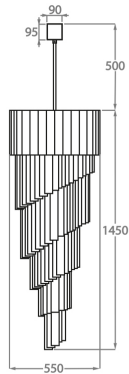

Height: 75 cm (29.53")

Diameter: 30 cm (11.81")

Bulbs: 5 x 40w E27 Golf Ball

Net Weight: 20 kg / 44 lb

**Size Two**

CL410-40,

Height: 100 cm (39.37")

Diameter: 40 cm (15.75")

Bulbs: 8 x 40w E27 Golf Ball

Net Weight: 28 kg / 62 lb

**Size Three**

CL410-55,

Height: 145 cm (57.09")

Diameter: 55 cm (21.65")

Bulbs: 13 x 40w E27 Golf Ball

Net Weight: 58 kg / 128 lb

**Size Four**

CL410-65,

Height: 200 cm (78.74")

Diameter: 65 cm (25.59")

Bulbs: 16 x 40w E27 Golf Ball

Net Weight: 92 kg / 203 lb

**Size Five**

CL410-80,

Height: 250 cm (98.43")

Diameter: 80 cm (31.5")

Bulbs: 31 x 40w E27 Golf Ball

Net Weight: 145 kg / 320 lb

The dimensions of the central rod/chain and ceiling rose are not included in the height measurements given above.  
Standard rod/chain and ceiling rose is 50cm if not otherwise specified by customer.