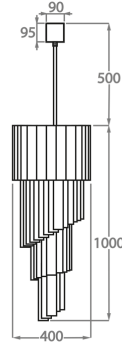

Max Watt and Lamps: 40w x 5

Net Weight: 20 kg / 44 lb

Size Two

CL410-40,

Height: 100 cm (39.37")

Diameter: 40 cm (15.75")

8 x 40w E27 Golf Ball

Max Watt and Lamps: 40w x 8

Net Weight: 28 kg / 62 lb

Size Three

CL410-55,

Height: 145 cm (57.09")

Diameter: 55 cm (21.65")

13 x 40w E27 Golf Ball

Max Watt and Lamps: 40w x 13

Net Weight: 58 kg / 128 lb

Size Four

CL410-65,

Height: 200 cm (78.74")

Diameter: 65 cm (25.59")

16 x 40w E27 Golf Ball

Max Watt and Lamps: 40w x 16

Net Weight: 92 kg / 203 lb

Size Five

CL410-80,

Height: 250 cm (98.43")

Diameter: 80 cm (31.5")

31 x 40w E27 Golf Ball

Max Watt and Lamps: 40w x 31

Net Weight: 145 kg / 320 lb

The dimensions of the central rod/chain and ceiling rose are not included in the height measurements given above.
Standard rod/chain and ceiling rose is 50cm if not otherwise specified by customer.