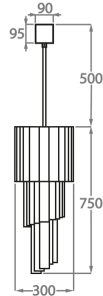

Height: 75 cm (29.53")

Diameter: 30 cm (11.81")

Bulbs: 5 x 40w E27 Golf Ball

Net Weight: 20 kg / 44 lb

**Size Two**

CL410-40,

Height: 100 cm (39.37")

Diameter: 40 cm (15.75")

Bulbs: 8 x 40w E27 Golf Ball

Net Weight: 28 kg / 62 lb

**Size Three**

CL410-55,

Height: 145 cm (57.09")

Diameter: 55 cm (21.65")

Bulbs: 13 x 40w E27 Golf Ball

Net Weight: 58 kg / 128 lb

**Size Four**

CL410-65,

Height: 200 cm (78.74")

Diameter: 65 cm (25.59")

Bulbs: 16 x 40w E27 Golf Ball

Net Weight: 92 kg / 203 lb

**Size Five**

CL410-80,

Height: 250 cm (98.43")

Diameter: 80 cm (31.5")

Bulbs: 31 x 40w E27 Golf Ball

Net Weight: 145 kg / 320 lb

The dimensions of the central rod/chain and ceiling rose are not included in the height measurements given above.  
Standard rod/chain and ceiling rose is 50cm if not otherwise specified by customer.