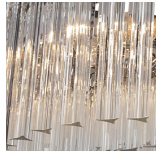

Available Finishes

Metal Finishes

Chrome

Polished Gold

Brushed Dark
Bronze

Murano Glass Colours

Clear Murano

Smoke
Murano

Satin Murano

Available Sizes

Size One

CL410-30,

Height: 75 cm (29.53")

Diameter: 30 cm (11.81")

5 x 40w E27 Golf Ball

Max Watt and Lamps: 40w x 5