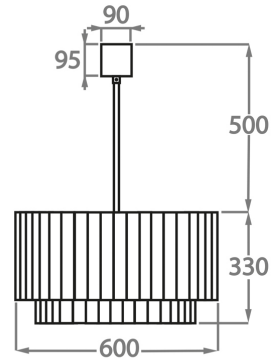

Murano Glass Finish

Clear Murano

Smoke
Murano

Satin Murano

Available Sizes

Size One

CL412-PEN,
Height: 28 cm (11.02")
Diameter: 25 cm (9.84")
Bulbs: 3 x 40W E14
Net Weight: 10 kg / 22 lb

Size Two

CL412-35,
Height: 33 cm (12.99")
Diameter: 35 cm (13.78")
Bulbs: 3 x 40w E27
Net Weight: 19 kg / 42 lb

Size Three

CL412-45,
Height: 33 cm (12.99")
Diameter: 45 cm (17.72")
Bulbs: 4 x 40w E27
Net Weight: 22 kg / 49 lb

Size Four

CL412-60,
Height: 33 cm (12.99")
Diameter: 60 cm (23.62")
Bulbs: 6 x 40w E27
Net Weight: 36 kg / 79 lb

Size Five

CL412-75,
Height: 33 cm (12.99")
Diameter: 75 cm (29.53")
Bulbs: 8 x 40w E27
Net Weight: 49 kg / 108 lb

Size Six

CL412-90,
Height: 33 cm (12.99")
Diameter: 90 cm (35.43")
Bulbs: 9 x 40w E27
Net Weight: 64 kg / 142 lb

Size Seven

CL412-100,
Height: 33 cm (12.99")
Diameter: 100 cm (39.37")
Bulbs: 12 x 40w E27
Net Weight: 96 kg / 212 lb