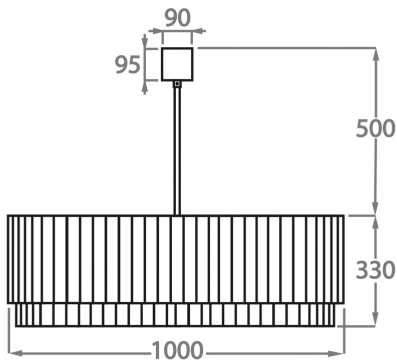

Murano Glass Colours

Clear Murano

Smoke
Murano

Satin Murano

Available Sizes

Size One

CL412-PEN,
Height: 28 cm (11.02")
Diameter: 25 cm (9.84")
3 x 40W E14
Max Watt and Lamps: 40W x 3
Net Weight: 10 kg / 22 lb

Size Two

CL412-35,
Height: 33 cm (12.99")
Diameter: 35 cm (13.78")
3 x 40w E27
Max Watt and Lamps: 40w x 3
Net Weight: 19 kg / 42 lb

Size Three

CL412-45,
Height: 33 cm (12.99")
Diameter: 45 cm (17.72")
4 x 40w E27
Max Watt and Lamps: 40w x 4
Net Weight: 22 kg / 49 lb

Size Four

CL412-60,
Height: 33 cm (12.99")
Diameter: 60 cm (23.62")
6 x 40w E27
Max Watt and Lamps: 40w x 6
Net Weight: 36 kg / 79 lb

Size Five

CL412-75,
Height: 33 cm (12.99")
Diameter: 75 cm (29.53")
8 x 40w E27
Max Watt and Lamps: 40w x 8
Net Weight: 49 kg / 108 lb

Size Six

CL412-90,
Height: 33 cm (12.99")
Diameter: 90 cm (35.43")
9 x 40w E27
Max Watt and Lamps: 40w x 9
Net Weight: 64 kg / 142 lb

Size Seven

CL412-100,
Height: 33 cm (12.99")
Diameter: 100 cm (39.37")
12 x 40w E27
Max Watt and Lamps: 40w x 12
Net Weight: 96 kg / 212 lb