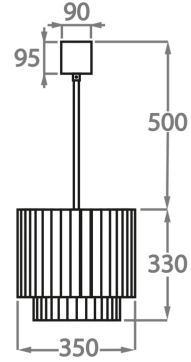

#### Murano Glass Finish

Clear  
Triangular

Smoke  
Triangular

Satin  
Triangular

Available Sizes

**Size One**

CL412-PEN,  
Height: 28 cm (11.02")  
Diameter: 25 cm (9.84")  
Bulbs: 3 x 40W E14  
Net Weight: 10 kg / 22 lb

**Size Two**

CL412-35,  
Height: 33 cm (12.99")  
Diameter: 35 cm (13.78")  
Bulbs: 3 x 40w E27  
Net Weight: 19 kg / 42 lb

**Size Three**

CL412-45,  
Height: 33 cm (12.99")  
Diameter: 45 cm (17.72")  
Bulbs: 4 x 40w E27  
Net Weight: 22 kg / 49 lb

**Size Four**

CL412-60,  
Height: 33 cm (12.99")  
Diameter: 60 cm (23.62")  
Bulbs: 6 x 40w E27  
Net Weight: 36 kg / 79 lb

**Size Five**

CL412-75,  
Height: 33 cm (12.99")  
Diameter: 75 cm (29.53")  
Bulbs: 8 x 40w E27  
Net Weight: 49 kg / 108 lb

**Size Six**

CL412-90,  
Height: 33 cm (12.99")  
Diameter: 90 cm (35.43")  
Bulbs: 9 x 40w E27  
Net Weight: 64 kg / 142 lb

**Size Seven**

CL412-100,  
Height: 33 cm (12.99")  
Diameter: 100 cm (39.37")  
Bulbs: 12 x 40w E27  
Net Weight: 96 kg / 212 lb