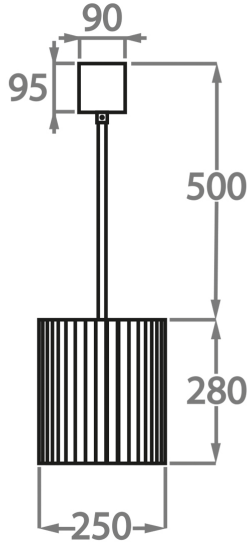

Murano Glass Colours

Clear Murano

Smoke
Murano

Satin Murano

Available Sizes

Size One

CL412-PEN,
Height: 28 cm (11.02")
Diameter: 25 cm (9.84")
3 x 40W E14
Max Watt and Lamps: 40W x 3
Net Weight: 10 kg / 22 lb

Size Two

CL412-35,
Height: 33 cm (12.99")
Diameter: 35 cm (13.78")
3 x 40w E27
Max Watt and Lamps: 40w x 3
Net Weight: 19 kg / 42 lb

Size Three

CL412-45,
Height: 33 cm (12.99")
Diameter: 45 cm (17.72")
4 x 40w E27
Max Watt and Lamps: 40w x 4
Net Weight: 22 kg / 49 lb

Size Four

CL412-60,
Height: 33 cm (12.99")
Diameter: 60 cm (23.62")
6 x 40w E27
Max Watt and Lamps: 40w x 6
Net Weight: 36 kg / 79 lb

Size Five

CL412-75,
Height: 33 cm (12.99")
Diameter: 75 cm (29.53")
8 x 40w E27
Max Watt and Lamps: 40w x 8
Net Weight: 49 kg / 108 lb

Size Six

CL412-90,
Height: 33 cm (12.99")
Diameter: 90 cm (35.43")
9 x 40w E27
Max Watt and Lamps: 40w x 9
Net Weight: 64 kg / 142 lb

Size Seven

CL412-100,
Height: 33 cm (12.99")
Diameter: 100 cm (39.37")
12 x 40w E27
Max Watt and Lamps: 40w x 12
Net Weight: 96 kg / 212 lb