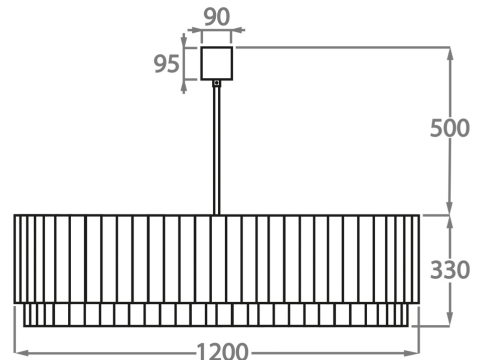

Size Four

CL412-60,
Height: 33 cm (12.99")
Diameter: 60 cm (23.62")
Bulbs: 6 x 40w E27
Net Weight: 36 kg / 79 lb

Size Five

CL412-75,
Height: 33 cm (12.99")
Diameter: 75 cm (29.53")
Bulbs: 8 x 40w E27
Net Weight: 49 kg / 108 lb

Size Six

CL412-90,
Height: 33 cm (12.99")
Diameter: 90 cm (35.43")
Bulbs: 9 x 40w E27
Net Weight: 64 kg / 142 lb

Size Seven

CL412-100,
Height: 33 cm (12.99")
Diameter: 100 cm (39.37")
Bulbs: 12 x 40w E27
Net Weight: 96 kg / 212 lb

Size Eight

CL412-120,
Height: 33 cm (12.99")
Diameter: 120 cm (47.24")
Bulbs: 12 x 40w E27
Net Weight: 97 kg / 214 lb

Size Nine

CL412-130,

Height: 33 cm (12.99")

Diameter: 130 cm (51.18")

Bulbs: 18 x 40w E27

Net Weight: 138 kg / 304 lb

The dimensions of the central rod/chain and ceiling rose are not included in the height measurements

The standard rod and ceiling rose is 50cm (20"), but this can be ordered in different sizes by the customer