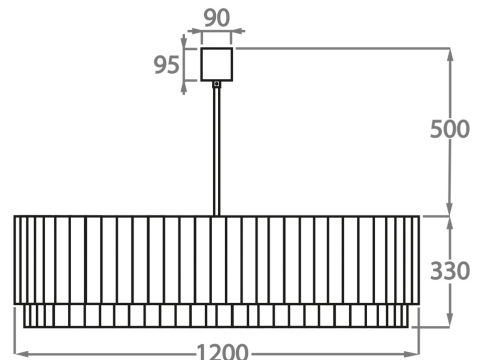

Murano Glass Colours

Clear Murano

Smoke
Murano

Satin Murano

Available Sizes

Size One

CL412-PEN,
Height: 28 cm (11.02")
Diameter: 25 cm (9.84")
3 x 40W E14
Max Watt and Lamps: 40W x 3
Net Weight: 10 kg / 22 lb

Size Four

CL412-60,
Height: 33 cm (12.99")
Diameter: 60 cm (23.62")
6 x 40w E27
Max Watt and Lamps: 40w x 6
Net Weight: 36 kg / 79 lb

Size Five

CL412-75,
Height: 33 cm (12.99")
Diameter: 75 cm (29.53")
8 x 40w E27
Max Watt and Lamps: 40w x 8
Net Weight: 49 kg / 108 lb

Size Six

CL412-90,
Height: 33 cm (12.99")
Diameter: 90 cm (35.43")
9 x 40w E27
Max Watt and Lamps: 40w x 9
Net Weight: 64 kg / 142 lb

Size Seven

CL412-100,
Height: 33 cm (12.99")
Diameter: 100 cm (39.37")
12 x 40w E27
Max Watt and Lamps: 40w x 12
Net Weight: 96 kg / 212 lb

Size Eight

CL412-120,
Height: 33 cm (12.99")
Diameter: 120 cm (47.24")
12 x 40w E27
Max Watt and Lamps: 40w x 12
Net Weight: 97 kg / 214 lb

Size Nine

CL412-130,

Height: 33 cm (12.99")

Diameter: 130 cm (51.18")