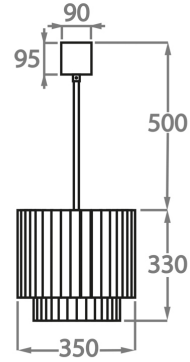

Murano Glass Colours

Clear Murano

Smoke
Murano

Satin Murano

Available Sizes

Size One

CL412-PEN,
Height: 28 cm (11.02")
Diameter: 25 cm (9.84")
3 x 40W E14
Max Watt and Lamps: 40W x 3
Net Weight: 10 kg / 22 lb

Size Two

CL412-35,
Height: 33 cm (12.99")
Diameter: 35 cm (13.78")
3 x 40w E27
Max Watt and Lamps: 40w x 3
Net Weight: 19 kg / 42 lb

Size Three

CL412-45,
Height: 33 cm (12.99")
Diameter: 45 cm (17.72")
4 x 40w E27
Max Watt and Lamps: 40w x 4
Net Weight: 22 kg / 49 lb

Size Four

CL412-60,
Height: 33 cm (12.99")
Diameter: 60 cm (23.62")
6 x 40w E27
Max Watt and Lamps: 40w x 6
Net Weight: 36 kg / 79 lb

Size Five

CL412-75,
Height: 33 cm (12.99")
Diameter: 75 cm (29.53")
8 x 40w E27
Max Watt and Lamps: 40w x 8
Net Weight: 49 kg / 108 lb

Size Six

CL412-90,
Height: 33 cm (12.99")
Diameter: 90 cm (35.43")
9 x 40w E27
Max Watt and Lamps: 40w x 9
Net Weight: 64 kg / 142 lb

Size Seven

CL412-100,
Height: 33 cm (12.99")
Diameter: 100 cm (39.37")
12 x 40w E27
Max Watt and Lamps: 40w x 12
Net Weight: 96 kg / 212 lb