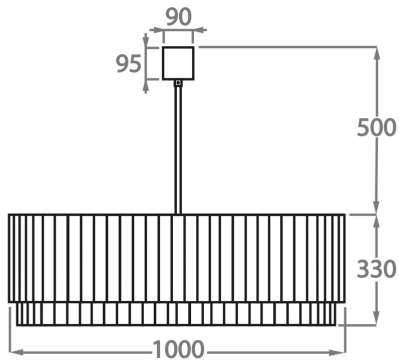

Murano Glass Finish

Clear Murano

Smoke
Murano

Satin Murano

Available Sizes

Size One

CL412-PEN,
Height: 28 cm (11.02")
Diameter: 25 cm (9.84")
Bulbs: 3 x 40W E14
Net Weight: 10 kg / 22 lb

Size Two

CL412-35,
Height: 33 cm (12.99")
Diameter: 35 cm (13.78")
Bulbs: 3 x 40w E27
Net Weight: 19 kg / 42 lb

Size Three

CL412-45,
Height: 33 cm (12.99")
Diameter: 45 cm (17.72")
Bulbs: 4 x 40w E27
Net Weight: 22 kg / 49 lb

Size Four

CL412-60,
Height: 33 cm (12.99")
Diameter: 60 cm (23.62")
Bulbs: 6 x 40w E27
Net Weight: 36 kg / 79 lb

Size Five

CL412-75,
Height: 33 cm (12.99")
Diameter: 75 cm (29.53")
Bulbs: 8 x 40w E27
Net Weight: 49 kg / 108 lb

Size Six

CL412-90,
Height: 33 cm (12.99")
Diameter: 90 cm (35.43")
Bulbs: 9 x 40w E27
Net Weight: 64 kg / 142 lb

Size Seven

CL412-100,
Height: 33 cm (12.99")
Diameter: 100 cm (39.37")
Bulbs: 12 x 40w E27
Net Weight: 96 kg / 212 lb