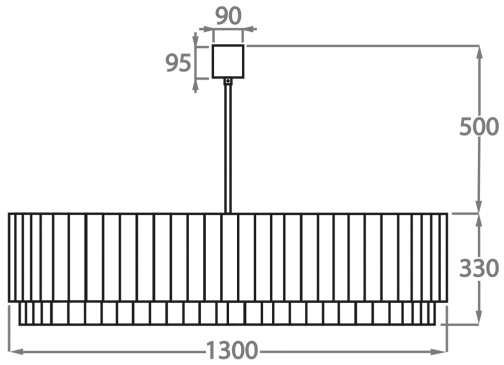

Size Four

CL412-60,
Height: 33 cm (12.99")
Diameter: 60 cm (23.62")
6 x 40w E27
Max Watt and Lamps: 40w x 6
Net Weight: 36 kg / 79 lb

Size Five

CL412-75,
Height: 33 cm (12.99")
Diameter: 75 cm (29.53")
8 x 40w E27
Max Watt and Lamps: 40w x 8
Net Weight: 49 kg / 108 lb

Size Six

CL412-90,
Height: 33 cm (12.99")
Diameter: 90 cm (35.43")
9 x 40w E27
Max Watt and Lamps: 40w x 9
Net Weight: 64 kg / 142 lb

Size Seven

CL412-100,
Height: 33 cm (12.99")
Diameter: 100 cm (39.37")
12 x 40w E27
Max Watt and Lamps: 40w x 12
Net Weight: 96 kg / 212 lb

Size Eight

CL412-120,
Height: 33 cm (12.99")
Diameter: 120 cm (47.24")
12 x 40w E27
Max Watt and Lamps: 40w x 12
Net Weight: 97 kg / 214 lb

Size Nine

CL412-130,

Height: 33 cm (12.99")

Diameter: 130 cm (51.18")

18 x 40w E27

Max Watt and Lamps: 40w x 18

Net Weight: 138 kg / 304 lb

The dimensions of the central rod/chain and ceiling rose are not included in the height measurements

The standard rod and ceiling rose is 50cm (20"), but this can be ordered in different sizes by the customer