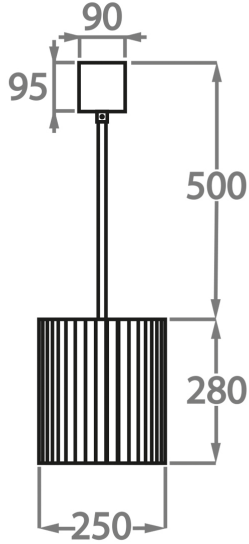

Murano Glass Finish

Clear Murano

Smoke
Murano

Satin Murano

Available Sizes

Size One

CL412-PEN,
Height: 28 cm (11.02")
Diameter: 25 cm (9.84")
Bulbs: 3 x 40W E14
Net Weight: 10 kg / 22 lb

Size Two

CL412-35,
Height: 33 cm (12.99")
Diameter: 35 cm (13.78")
Bulbs: 3 x 40w E27
Net Weight: 19 kg / 42 lb

Size Three

CL412-45,
Height: 33 cm (12.99")
Diameter: 45 cm (17.72")
Bulbs: 4 x 40w E27
Net Weight: 22 kg / 49 lb

Size Four

CL412-60,
Height: 33 cm (12.99")
Diameter: 60 cm (23.62")
Bulbs: 6 x 40w E27
Net Weight: 36 kg / 79 lb

Size Five

CL412-75,
Height: 33 cm (12.99")
Diameter: 75 cm (29.53")
Bulbs: 8 x 40w E27
Net Weight: 49 kg / 108 lb

Size Six

CL412-90,
Height: 33 cm (12.99")
Diameter: 90 cm (35.43")
Bulbs: 9 x 40w E27
Net Weight: 64 kg / 142 lb

Size Seven

CL412-100,
Height: 33 cm (12.99")
Diameter: 100 cm (39.37")
Bulbs: 12 x 40w E27
Net Weight: 96 kg / 212 lb