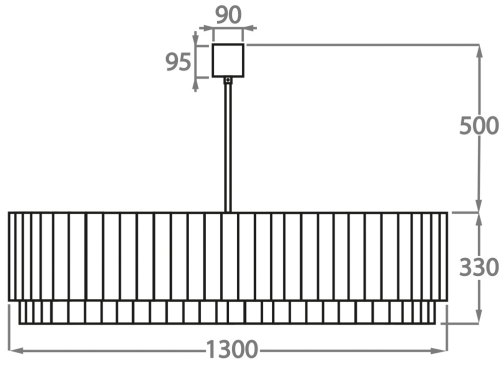

**Size Four**

CL412-60,  
Height: 33 cm (12.99")  
Diameter: 60 cm (23.62")  
Bulbs: 6 x 40w E27  
Net Weight: 36 kg / 79 lb

**Size Five**

CL412-75,  
Height: 33 cm (12.99")  
Diameter: 75 cm (29.53")  
Bulbs: 8 x 40w E27  
Net Weight: 49 kg / 108 lb

**Size Six**

CL412-90,  
Height: 33 cm (12.99")  
Diameter: 90 cm (35.43")  
Bulbs: 9 x 40w E27  
Net Weight: 64 kg / 142 lb

**Size Seven**

CL412-100,  
Height: 33 cm (12.99")  
Diameter: 100 cm (39.37")  
Bulbs: 12 x 40w E27  
Net Weight: 96 kg / 212 lb

**Size Eight**

CL412-120,  
Height: 33 cm (12.99")  
Diameter: 120 cm (47.24")  
Bulbs: 12 x 40w E27  
Net Weight: 97 kg / 214 lb

**Size Nine**

CL412-130,

Height: 33 cm (12.99")

Diameter: 130 cm (51.18")

Bulbs: 18 x 40w E27

Net Weight: 138 kg / 304 lb

The dimensions of the central rod/chain and ceiling rose are not included in the height measurements

The standard rod and ceiling rose is 50cm (20"), but this can be ordered in different sizes by the customer