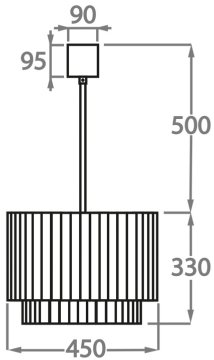

#### Murano Glass Finish

Clear  
Triangular

Smoke  
Triangular

Satin  
Triangular

Available Sizes

**Size One**

CL412-PEN,  
Height: 28 cm (11.02")  
Diameter: 25 cm (9.84")  
Bulbs: 3 x 40W E14  
Net Weight: 10 kg / 22 lb

**Size Two**

CL412-35,  
Height: 33 cm (12.99")  
Diameter: 35 cm (13.78")  
Bulbs: 3 x 40w E27  
Net Weight: 19 kg / 42 lb

**Size Three**

CL412-45,  
Height: 33 cm (12.99")  
Diameter: 45 cm (17.72")  
Bulbs: 4 x 40w E27  
Net Weight: 22 kg / 49 lb

**Size Four**

CL412-60,  
Height: 33 cm (12.99")  
Diameter: 60 cm (23.62")  
Bulbs: 6 x 40w E27  
Net Weight: 36 kg / 79 lb

**Size Five**

CL412-75,  
Height: 33 cm (12.99")  
Diameter: 75 cm (29.53")  
Bulbs: 8 x 40w E27  
Net Weight: 49 kg / 108 lb

**Size Six**

CL412-90,  
Height: 33 cm (12.99")  
Diameter: 90 cm (35.43")  
Bulbs: 9 x 40w E27  
Net Weight: 64 kg / 142 lb

**Size Seven**

CL412-100,  
Height: 33 cm (12.99")  
Diameter: 100 cm (39.37")  
Bulbs: 12 x 40w E27  
Net Weight: 96 kg / 212 lb