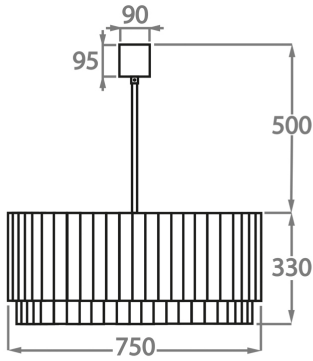

#### Murano Glass Finish

Clear  
Triangular

Smoke  
Triangular

Satin  
Triangular

Available Sizes

**Size One**

CL412-PEN,  
Height: 28 cm (11.02")  
Diameter: 25 cm (9.84")  
Bulbs: 3 x 40W E14  
Net Weight: 10 kg / 22 lb

**Size Two**

CL412-35,  
Height: 33 cm (12.99")  
Diameter: 35 cm (13.78")  
Bulbs: 3 x 40w E27  
Net Weight: 19 kg / 42 lb

**Size Three**

CL412-45,  
Height: 33 cm (12.99")  
Diameter: 45 cm (17.72")  
Bulbs: 4 x 40w E27  
Net Weight: 22 kg / 49 lb

**Size Four**

CL412-60,  
Height: 33 cm (12.99")  
Diameter: 60 cm (23.62")  
Bulbs: 6 x 40w E27  
Net Weight: 36 kg / 79 lb

**Size Five**

CL412-75,  
Height: 33 cm (12.99")  
Diameter: 75 cm (29.53")  
Bulbs: 8 x 40w E27  
Net Weight: 49 kg / 108 lb

**Size Six**

CL412-90,  
Height: 33 cm (12.99")  
Diameter: 90 cm (35.43")  
Bulbs: 9 x 40w E27  
Net Weight: 64 kg / 142 lb

**Size Seven**

CL412-100,  
Height: 33 cm (12.99")  
Diameter: 100 cm (39.37")  
Bulbs: 12 x 40w E27  
Net Weight: 96 kg / 212 lb