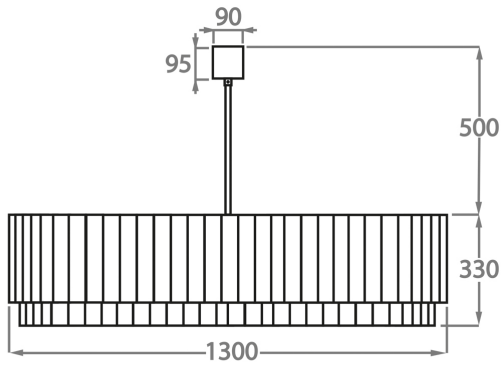

Size Four

CL412-60,
Height: 33 cm (12.99")
Diameter: 60 cm (23.62")
Bulbs: 6 x 40w E27
Net Weight: 36 kg / 79 lb

Size Five

CL412-75,
Height: 33 cm (12.99")
Diameter: 75 cm (29.53")
Bulbs: 8 x 40w E27
Net Weight: 49 kg / 108 lb

Size Six

CL412-90,
Height: 33 cm (12.99")
Diameter: 90 cm (35.43")
Bulbs: 9 x 40w E27
Net Weight: 64 kg / 142 lb

Size Seven

CL412-100,
Height: 33 cm (12.99")
Diameter: 100 cm (39.37")
Bulbs: 12 x 40w E27
Net Weight: 96 kg / 212 lb

Size Eight

CL412-120,
Height: 33 cm (12.99")
Diameter: 120 cm (47.24")
Bulbs: 12 x 40w E27
Net Weight: 97 kg / 214 lb

Size Nine

CL412-130,

Height: 33 cm (12.99")

Diameter: 130 cm (51.18")

Bulbs: 18 x 40w E27

Net Weight: 138 kg / 304 lb

The dimensions of the central rod/chain and ceiling rose are not included in the height measurements

The standard rod and ceiling rose is 50cm (20"), but this can be ordered in different sizes by the customer