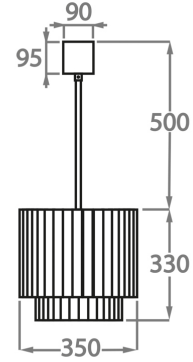

Murano Glass Finish

Clear Murano

Smoke
Murano

Satin Murano

Available Sizes

Size One

CL412-PEN,
Height: 28 cm (11.02")
Diameter: 25 cm (9.84")
Bulbs: 3 x 40W E14
Net Weight: 10 kg / 22 lb

Size Two

CL412-35,
Height: 33 cm (12.99")
Diameter: 35 cm (13.78")
Bulbs: 3 x 40w E27
Net Weight: 19 kg / 42 lb

Size Three

CL412-45,
Height: 33 cm (12.99")
Diameter: 45 cm (17.72")
Bulbs: 4 x 40w E27
Net Weight: 22 kg / 49 lb

Size Four

CL412-60,
Height: 33 cm (12.99")
Diameter: 60 cm (23.62")
Bulbs: 6 x 40w E27
Net Weight: 36 kg / 79 lb

Size Five

CL412-75,
Height: 33 cm (12.99")
Diameter: 75 cm (29.53")
Bulbs: 8 x 40w E27
Net Weight: 49 kg / 108 lb

Size Six

CL412-90,
Height: 33 cm (12.99")
Diameter: 90 cm (35.43")
Bulbs: 9 x 40w E27
Net Weight: 64 kg / 142 lb

Size Seven

CL412-100,
Height: 33 cm (12.99")
Diameter: 100 cm (39.37")
Bulbs: 12 x 40w E27
Net Weight: 96 kg / 212 lb