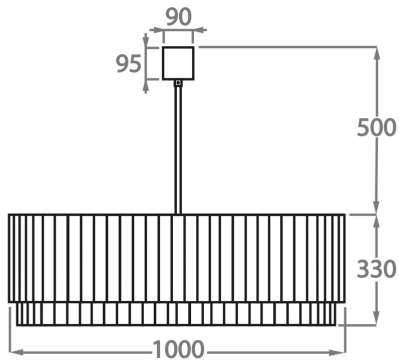

**Size Two**

CL412-35,  
Height: 33 cm (12.99")  
Diameter: 35 cm (13.78")  
Bulbs: 3 x 40w E27  
Net Weight: 19 kg / 42 lb

**Size Three**

CL412-45,  
Height: 33 cm (12.99")  
Diameter: 45 cm (17.72")  
Bulbs: 4 x 40w E27  
Net Weight: 22 kg / 49 lb

**Size Four**

CL412-60,  
Height: 33 cm (12.99")  
Diameter: 60 cm (23.62")  
Bulbs: 6 x 40w E27  
Net Weight: 36 kg / 79 lb

**Size Five**

CL412-75,  
Height: 33 cm (12.99")  
Diameter: 75 cm (29.53")  
Bulbs: 8 x 40w E27  
Net Weight: 49 kg / 108 lb

**Size Six**

CL412-90,  
Height: 33 cm (12.99")  
Diameter: 90 cm (35.43")  
Bulbs: 9 x 40w E27  
Net Weight: 64 kg / 142 lb

**Size Seven**

CL412-100,  
Height: 33 cm (12.99")  
Diameter: 100 cm (39.37")  
Bulbs: 12 x 40w E27  
Net Weight: 96 kg / 212 lb

**Size Eight**

CL412-120,  
Height: 33 cm (12.99")  
Diameter: 120 cm (47.24")  
Bulbs: 12 x 40w E27  
Net Weight: 97 kg / 214 lb

**Size Nine**

CL412-130,

Height: 33 cm (12.99")

Diameter: 130 cm (51.18")

Bulbs: 18 x 40w E27