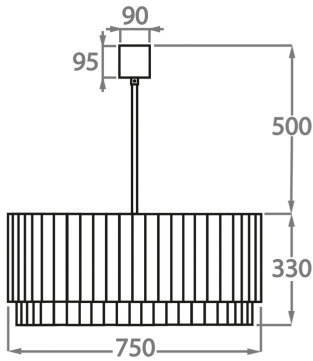

Murano Glass Colours

Clear Murano

Smoke
Murano

Satin Murano

Available Sizes

Size One

CL412-PEN,
Height: 28 cm (11.02")
Diameter: 25 cm (9.84")
3 x 40W E14
Max Watt and Lamps: 40W x 3
Net Weight: 10 kg / 22 lb

Size Two

CL412-35,
Height: 33 cm (12.99")
Diameter: 35 cm (13.78")
3 x 40w E27
Max Watt and Lamps: 40w x 3
Net Weight: 19 kg / 42 lb

Size Three

CL412-45,
Height: 33 cm (12.99")
Diameter: 45 cm (17.72")
4 x 40w E27
Max Watt and Lamps: 40w x 4
Net Weight: 22 kg / 49 lb

Size Four

CL412-60,
Height: 33 cm (12.99")
Diameter: 60 cm (23.62")
6 x 40w E27
Max Watt and Lamps: 40w x 6
Net Weight: 36 kg / 79 lb

Size Five

CL412-75,
Height: 33 cm (12.99")
Diameter: 75 cm (29.53")
8 x 40w E27
Max Watt and Lamps: 40w x 8
Net Weight: 49 kg / 108 lb

Size Six

CL412-90,
Height: 33 cm (12.99")
Diameter: 90 cm (35.43")
9 x 40w E27
Max Watt and Lamps: 40w x 9
Net Weight: 64 kg / 142 lb

Size Seven

CL412-100,
Height: 33 cm (12.99")
Diameter: 100 cm (39.37")
12 x 40w E27
Max Watt and Lamps: 40w x 12
Net Weight: 96 kg / 212 lb