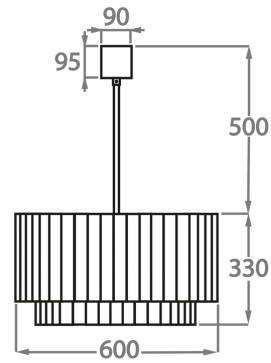

Murano Glass Colours

Clear Murano

Smoke
Murano

Satin Murano

Available Sizes

Size One

CL412-PEN,
Height: 28 cm (11.02")
Diameter: 25 cm (9.84")
3 x 40W E14
Max Watt and Lamps: 40W x 3
Net Weight: 10 kg / 22 lb

Size Two

CL412-35,
Height: 33 cm (12.99")
Diameter: 35 cm (13.78")
3 x 40w E27
Max Watt and Lamps: 40w x 3
Net Weight: 19 kg / 42 lb

Size Three

CL412-45,
Height: 33 cm (12.99")
Diameter: 45 cm (17.72")
4 x 40w E27
Max Watt and Lamps: 40w x 4
Net Weight: 22 kg / 49 lb

Size Four

CL412-60,
Height: 33 cm (12.99")
Diameter: 60 cm (23.62")
6 x 40w E27
Max Watt and Lamps: 40w x 6
Net Weight: 36 kg / 79 lb

Size Five

CL412-75,
Height: 33 cm (12.99")
Diameter: 75 cm (29.53")
8 x 40w E27
Max Watt and Lamps: 40w x 8
Net Weight: 49 kg / 108 lb

Size Six

CL412-90,
Height: 33 cm (12.99")
Diameter: 90 cm (35.43")
9 x 40w E27
Max Watt and Lamps: 40w x 9
Net Weight: 64 kg / 142 lb

Size Seven

CL412-100,
Height: 33 cm (12.99")
Diameter: 100 cm (39.37")
12 x 40w E27
Max Watt and Lamps: 40w x 12
Net Weight: 96 kg / 212 lb