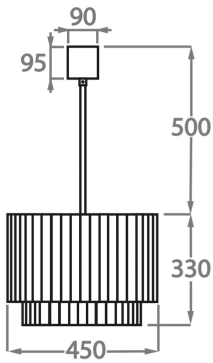

Murano Glass Colours

Clear Murano

Smoke
Murano

Satin Murano

Available Sizes

Size One

CL412-PEN,
Height: 28 cm (11.02")
Diameter: 25 cm (9.84")
3 x 40W E14
Max Watt and Lamps: 40W x 3
Net Weight: 10 kg / 22 lb

Size Two

CL412-35,
Height: 33 cm (12.99")
Diameter: 35 cm (13.78")
3 x 40w E27
Max Watt and Lamps: 40w x 3
Net Weight: 19 kg / 42 lb

Size Three

CL412-45,
Height: 33 cm (12.99")
Diameter: 45 cm (17.72")
4 x 40w E27
Max Watt and Lamps: 40w x 4
Net Weight: 22 kg / 49 lb

Size Four

CL412-60,
Height: 33 cm (12.99")
Diameter: 60 cm (23.62")
6 x 40w E27
Max Watt and Lamps: 40w x 6
Net Weight: 36 kg / 79 lb

Size Five

CL412-75,
Height: 33 cm (12.99")
Diameter: 75 cm (29.53")
8 x 40w E27
Max Watt and Lamps: 40w x 8
Net Weight: 49 kg / 108 lb

Size Six

CL412-90,
Height: 33 cm (12.99")
Diameter: 90 cm (35.43")
9 x 40w E27
Max Watt and Lamps: 40w x 9
Net Weight: 64 kg / 142 lb

Size Seven

CL412-100,
Height: 33 cm (12.99")
Diameter: 100 cm (39.37")
12 x 40w E27
Max Watt and Lamps: 40w x 12
Net Weight: 96 kg / 212 lb