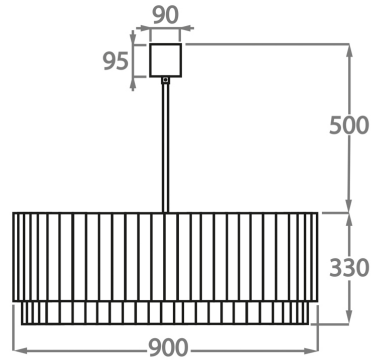

**Size Two**

CL412-35,  
Height: 33 cm (12.99")  
Diameter: 35 cm (13.78")  
Bulbs: 3 x 40w E27  
Net Weight: 19 kg / 42 lb

**Size Three**

CL412-45,  
Height: 33 cm (12.99")  
Diameter: 45 cm (17.72")  
Bulbs: 4 x 40w E27  
Net Weight: 22 kg / 49 lb

**Size Four**

CL412-60,  
Height: 33 cm (12.99")  
Diameter: 60 cm (23.62")  
Bulbs: 6 x 40w E27  
Net Weight: 36 kg / 79 lb

**Size Five**

CL412-75,  
Height: 33 cm (12.99")  
Diameter: 75 cm (29.53")  
Bulbs: 8 x 40w E27  
Net Weight: 49 kg / 108 lb

**Size Six**

CL412-90,  
Height: 33 cm (12.99")  
Diameter: 90 cm (35.43")  
Bulbs: 9 x 40w E27  
Net Weight: 64 kg / 142 lb

**Size Seven**

CL412-100,  
Height: 33 cm (12.99")  
Diameter: 100 cm (39.37")  
Bulbs: 12 x 40w E27  
Net Weight: 96 kg / 212 lb

**Size Eight**

CL412-120,  
Height: 33 cm (12.99")  
Diameter: 120 cm (47.24")  
Bulbs: 12 x 40w E27  
Net Weight: 97 kg / 214 lb

**Size Nine**

CL412-130,

Height: 33 cm (12.99")

Diameter: 130 cm (51.18")

Bulbs: 18 x 40w E27