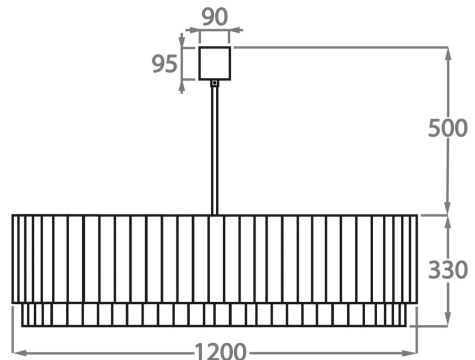

**Size Four**

CL412-60,  
Height: 33 cm (12.99")  
Diameter: 60 cm (23.62")  
Bulbs: 6 x 40w E27  
Net Weight: 36 kg / 79 lb

**Size Five**

CL412-75,  
Height: 33 cm (12.99")  
Diameter: 75 cm (29.53")  
Bulbs: 8 x 40w E27  
Net Weight: 49 kg / 108 lb

**Size Six**

CL412-90,  
Height: 33 cm (12.99")  
Diameter: 90 cm (35.43")  
Bulbs: 9 x 40w E27  
Net Weight: 64 kg / 142 lb

**Size Seven**

CL412-100,  
Height: 33 cm (12.99")  
Diameter: 100 cm (39.37")  
Bulbs: 12 x 40w E27  
Net Weight: 96 kg / 212 lb

**Size Eight**

CL412-120,  
Height: 33 cm (12.99")  
Diameter: 120 cm (47.24")  
Bulbs: 12 x 40w E27  
Net Weight: 97 kg / 214 lb

**Size Nine**

CL412-130,

Height: 33 cm (12.99")

Diameter: 130 cm (51.18")

Bulbs: 18 x 40w E27

Net Weight: 138 kg / 304 lb

The dimensions of the central rod/chain and ceiling rose are not included in the height measurements

The standard rod and ceiling rose is 50cm (20"), but this can be ordered in different sizes by the customer