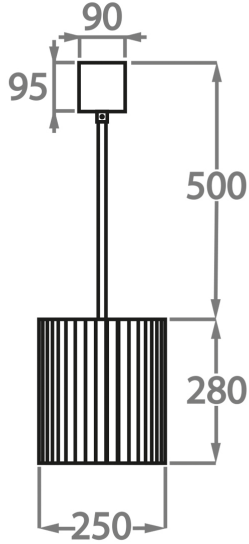

#### Murano Glass Finish

Clear  
Triangular

Smoke  
Triangular

Satin  
Triangular

Available Sizes

**Size One**

CL412-PEN,  
Height: 28 cm (11.02")  
Diameter: 25 cm (9.84")  
Bulbs: 3 x 40W E14  
Net Weight: 10 kg / 22 lb

**Size Two**

CL412-35,  
Height: 33 cm (12.99")  
Diameter: 35 cm (13.78")  
Bulbs: 3 x 40w E27  
Net Weight: 19 kg / 42 lb

**Size Three**

CL412-45,  
Height: 33 cm (12.99")  
Diameter: 45 cm (17.72")  
Bulbs: 4 x 40w E27  
Net Weight: 22 kg / 49 lb

**Size Four**

CL412-60,  
Height: 33 cm (12.99")  
Diameter: 60 cm (23.62")  
Bulbs: 6 x 40w E27  
Net Weight: 36 kg / 79 lb

**Size Five**

CL412-75,  
Height: 33 cm (12.99")  
Diameter: 75 cm (29.53")  
Bulbs: 8 x 40w E27  
Net Weight: 49 kg / 108 lb

**Size Six**

CL412-90,  
Height: 33 cm (12.99")  
Diameter: 90 cm (35.43")  
Bulbs: 9 x 40w E27  
Net Weight: 64 kg / 142 lb

**Size Seven**

CL412-100,  
Height: 33 cm (12.99")  
Diameter: 100 cm (39.37")  
Bulbs: 12 x 40w E27  
Net Weight: 96 kg / 212 lb