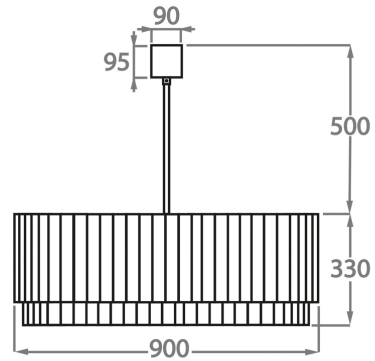

Murano Glass Colours

Clear Murano

Smoke
Murano

Satin Murano

Available Sizes

Size One

CL412-PEN,
Height: 28 cm (11.02")
Diameter: 25 cm (9.84")
3 x 40W E14
Max Watt and Lamps: 40W x 3
Net Weight: 10 kg / 22 lb

Size Two

CL412-35,
Height: 33 cm (12.99")
Diameter: 35 cm (13.78")
3 x 40w E27
Max Watt and Lamps: 40w x 3
Net Weight: 19 kg / 42 lb

Size Three

CL412-45,
Height: 33 cm (12.99")
Diameter: 45 cm (17.72")
4 x 40w E27
Max Watt and Lamps: 40w x 4
Net Weight: 22 kg / 49 lb

Size Four

CL412-60,
Height: 33 cm (12.99")
Diameter: 60 cm (23.62")
6 x 40w E27
Max Watt and Lamps: 40w x 6
Net Weight: 36 kg / 79 lb

Size Five

CL412-75,
Height: 33 cm (12.99")
Diameter: 75 cm (29.53")
8 x 40w E27
Max Watt and Lamps: 40w x 8
Net Weight: 49 kg / 108 lb

Size Six

CL412-90,
Height: 33 cm (12.99")
Diameter: 90 cm (35.43")
9 x 40w E27
Max Watt and Lamps: 40w x 9
Net Weight: 64 kg / 142 lb

Size Seven

CL412-100,
Height: 33 cm (12.99")
Diameter: 100 cm (39.37")
12 x 40w E27
Max Watt and Lamps: 40w x 12
Net Weight: 96 kg / 212 lb