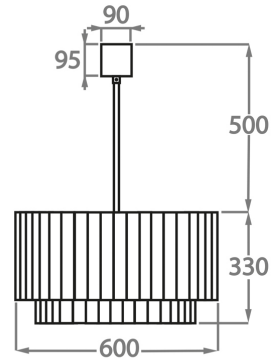

#### Murano Glass Finish

Clear  
Triangular

Smoke  
Triangular

Satin  
Triangular

Available Sizes

**Size One**

CL412-PEN,  
Height: 28 cm (11.02")  
Diameter: 25 cm (9.84")  
Bulbs: 3 x 40W E14  
Net Weight: 10 kg / 22 lb

**Size Two**

CL412-35,  
Height: 33 cm (12.99")  
Diameter: 35 cm (13.78")  
Bulbs: 3 x 40w E27  
Net Weight: 19 kg / 42 lb

**Size Three**

CL412-45,  
Height: 33 cm (12.99")  
Diameter: 45 cm (17.72")  
Bulbs: 4 x 40w E27  
Net Weight: 22 kg / 49 lb

**Size Four**

CL412-60,  
Height: 33 cm (12.99")  
Diameter: 60 cm (23.62")  
Bulbs: 6 x 40w E27  
Net Weight: 36 kg / 79 lb

**Size Five**

CL412-75,  
Height: 33 cm (12.99")  
Diameter: 75 cm (29.53")  
Bulbs: 8 x 40w E27  
Net Weight: 49 kg / 108 lb

**Size Six**

CL412-90,  
Height: 33 cm (12.99")  
Diameter: 90 cm (35.43")  
Bulbs: 9 x 40w E27  
Net Weight: 64 kg / 142 lb

**Size Seven**

CL412-100,  
Height: 33 cm (12.99")  
Diameter: 100 cm (39.37")  
Bulbs: 12 x 40w E27  
Net Weight: 96 kg / 212 lb