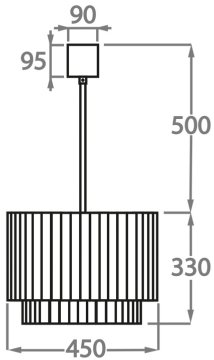

Murano Glass Finish

Clear Murano

Smoke
Murano

Satin Murano

Available Sizes

Size One

CL412-PEN,
Height: 28 cm (11.02")
Diameter: 25 cm (9.84")
Bulbs: 3 x 40W E14
Net Weight: 10 kg / 22 lb

Size Two

CL412-35,
Height: 33 cm (12.99")
Diameter: 35 cm (13.78")
Bulbs: 3 x 40w E27
Net Weight: 19 kg / 42 lb

Size Three

CL412-45,
Height: 33 cm (12.99")
Diameter: 45 cm (17.72")
Bulbs: 4 x 40w E27
Net Weight: 22 kg / 49 lb

Size Four

CL412-60,
Height: 33 cm (12.99")
Diameter: 60 cm (23.62")
Bulbs: 6 x 40w E27
Net Weight: 36 kg / 79 lb

Size Five

CL412-75,
Height: 33 cm (12.99")
Diameter: 75 cm (29.53")
Bulbs: 8 x 40w E27
Net Weight: 49 kg / 108 lb

Size Six

CL412-90,
Height: 33 cm (12.99")
Diameter: 90 cm (35.43")
Bulbs: 9 x 40w E27
Net Weight: 64 kg / 142 lb

Size Seven

CL412-100,
Height: 33 cm (12.99")
Diameter: 100 cm (39.37")
Bulbs: 12 x 40w E27
Net Weight: 96 kg / 212 lb