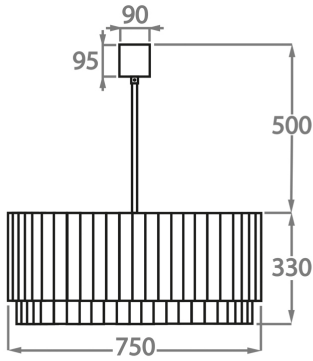

Murano Glass Finish

Clear Murano

Smoke
Murano

Satin Murano

Available Sizes

Size One

CL412-PEN,
Height: 28 cm (11.02")
Diameter: 25 cm (9.84")
Bulbs: 3 x 40W E14
Net Weight: 10 kg / 22 lb

Size Two

CL412-35,
Height: 33 cm (12.99")
Diameter: 35 cm (13.78")
Bulbs: 3 x 40w E27
Net Weight: 19 kg / 42 lb

Size Three

CL412-45,
Height: 33 cm (12.99")
Diameter: 45 cm (17.72")
Bulbs: 4 x 40w E27
Net Weight: 22 kg / 49 lb

Size Four

CL412-60,
Height: 33 cm (12.99")
Diameter: 60 cm (23.62")
Bulbs: 6 x 40w E27
Net Weight: 36 kg / 79 lb

Size Five

CL412-75,
Height: 33 cm (12.99")
Diameter: 75 cm (29.53")
Bulbs: 8 x 40w E27
Net Weight: 49 kg / 108 lb

Size Six

CL412-90,
Height: 33 cm (12.99")
Diameter: 90 cm (35.43")
Bulbs: 9 x 40w E27
Net Weight: 64 kg / 142 lb

Size Seven

CL412-100,
Height: 33 cm (12.99")
Diameter: 100 cm (39.37")
Bulbs: 12 x 40w E27
Net Weight: 96 kg / 212 lb