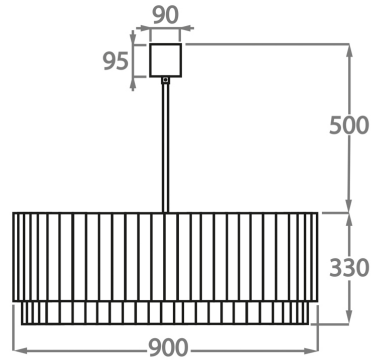

Murano Glass Finish

Clear Murano

Smoke
Murano

Satin Murano

Available Sizes

Size One

CL412-PEN,
Height: 28 cm (11.02")
Diameter: 25 cm (9.84")
Bulbs: 3 x 40W E14
Net Weight: 10 kg / 22 lb

Size Two

CL412-35,
Height: 33 cm (12.99")
Diameter: 35 cm (13.78")
Bulbs: 3 x 40w E27
Net Weight: 19 kg / 42 lb

Size Three

CL412-45,
Height: 33 cm (12.99")
Diameter: 45 cm (17.72")
Bulbs: 4 x 40w E27
Net Weight: 22 kg / 49 lb

Size Four

CL412-60,
Height: 33 cm (12.99")
Diameter: 60 cm (23.62")
Bulbs: 6 x 40w E27
Net Weight: 36 kg / 79 lb

Size Five

CL412-75,
Height: 33 cm (12.99")
Diameter: 75 cm (29.53")
Bulbs: 8 x 40w E27
Net Weight: 49 kg / 108 lb

Size Six

CL412-90,
Height: 33 cm (12.99")
Diameter: 90 cm (35.43")
Bulbs: 9 x 40w E27
Net Weight: 64 kg / 142 lb

Size Seven

CL412-100,
Height: 33 cm (12.99")
Diameter: 100 cm (39.37")
Bulbs: 12 x 40w E27
Net Weight: 96 kg / 212 lb