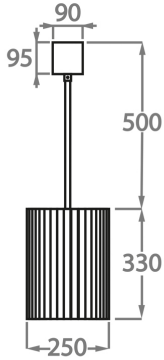

#### Murano Glass Colours

Clear Murano

Smoke  
Murano

Satin Murano

**Available Sizes**

---

**Size One**

CL451-25,  
Height: 33 cm (12.99")  
Diameter: 25 cm (9.84")  
3 x 40W E14  
Max Watt and Lamps: 40W x 3  
Net Weight: 12 kg / 26 lb

**Size Two**

CL451-35,  
Height: 33 cm (12.99")  
Diameter: 35 cm (13.78")  
3 x 40W E27  
Max Watt and Lamps: 40W x 3  
Net Weight: 19 kg / 41 lb

**Size Three**

CL451-45,  
Height: 33 cm (12.99")  
Diameter: 45 cm (17.72")  
4 x 40W E27  
Max Watt and Lamps: 40W x 4  
Net Weight: 30 kg / 66 lb

**Size Four**

CL451-60,  
Height: 33 cm (12.99")  
Diameter: 60 cm (23.62")  
6 x 40W E27  
Max Watt and Lamps: 40W x 6

**Size Five**

CL451-75,  
Height: 33 cm (12.99")  
Diameter: 75 cm (29.53")  
8 x 40W E27  
Max Watt and Lamps: 40W x 8  
Net Weight: 40 kg / 88 lb

**Size Eight**

CL451-120,  
Height: 33 cm (12.99")  
Diameter: 120 cm (47.24")  
12 x 40W E27  
Max Watt and Lamps: 40W x 12

**Size Nine**

CL451-130,

Height: 33 cm (12.99")

Diameter: 130 cm (51.18")

18 x 40W E27