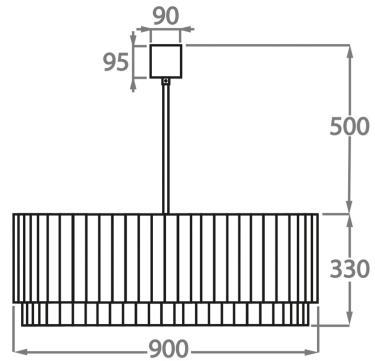

#### Murano Glass Colours

Clear Murano

Smoke  
Murano

Satin Murano

**Available Sizes**

---

**Size One**

CL451-25,  
Height: 33 cm (12.99")  
Diameter: 25 cm (9.84")  
3 x 40W E14  
Max Watt and Lamps: 40W x 3  
Net Weight: 12 kg / 26 lb

**Size Two**

CL451-35,  
Height: 33 cm (12.99")  
Diameter: 35 cm (13.78")  
3 x 40W E27  
Max Watt and Lamps: 40W x 3  
Net Weight: 19 kg / 41 lb

**Size Three**

CL451-45,  
Height: 33 cm (12.99")  
Diameter: 45 cm (17.72")  
4 x 40W E27  
Max Watt and Lamps: 40W x 4  
Net Weight: 30 kg / 66 lb

**Size Four**

CL451-60,  
Height: 33 cm (12.99")  
Diameter: 60 cm (23.62")  
6 x 40W E27  
Max Watt and Lamps: 40W x 6

**Size Five**

CL451-75,  
Height: 33 cm (12.99")  
Diameter: 75 cm (29.53")  
8 x 40W E27  
Max Watt and Lamps: 40W x 8  
Net Weight: 40 kg / 88 lb

**Size Six**

CL451-90,  
Height: 33 cm (12.99")  
Diameter: 90 cm (35.43")  
9 x 40W E27  
Max Watt and Lamps: 40W x 9  
Net Weight: 84 kg / 185 lb

**Size Seven**

CL451-100,  
Height: 33 cm (12.99")  
Diameter: 100 cm (39.37")  
12 x 40W E27  
Max Watt and Lamps: 40W x 12  
Net Weight: 96 kg / 212 lb