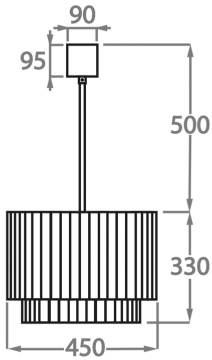

Murano Glass Finish

Clear Murano

Smoke
Murano

Satin Murano

Available Sizes

Size One

CL451-25,
Height: 33 cm (12.99")
Diameter: 25 cm (9.84")
Bulbs: 3 x 40W E14
Net Weight: 12 kg / 26 lb

Size Two

CL451-35,
Height: 33 cm (12.99")
Diameter: 35 cm (13.78")
Bulbs: 3 x 40W E27
Net Weight: 19 kg / 41 lb

Size Three

CL451-45,
Height: 33 cm (12.99")
Diameter: 45 cm (17.72")
Bulbs: 4 x 40W E27
Net Weight: 30 kg / 66 lb

Size Four

CL451-60,
Height: 33 cm (12.99")
Diameter: 60 cm (23.62")
Bulbs: 6 x 40W E27

Size Five

CL451-75,
Height: 33 cm (12.99")
Diameter: 75 cm (29.53")
Bulbs: 8 x 40W E27
Net Weight: 40 kg / 88 lb

Size Six

CL451-90,
Height: 33 cm (12.99")
Diameter: 90 cm (35.43")
Bulbs: 9 x 40W E27
Net Weight: 84 kg / 185 lb

Size Seven

CL451-100,
Height: 33 cm (12.99")
Diameter: 100 cm (39.37")
Bulbs: 12 x 40W E27
Net Weight: 96 kg / 212 lb