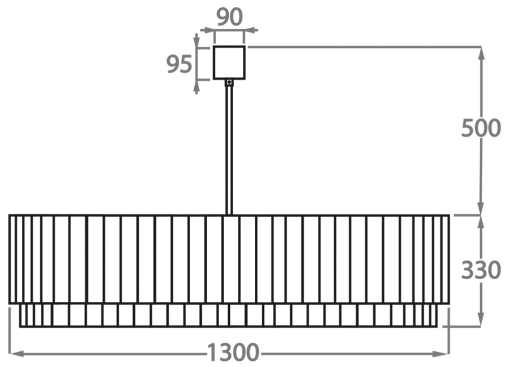

Size Four

CL451-60,
Height: 33 cm (12.99")
Diameter: 60 cm (23.62")
Bulbs: 6 x 40W E27

Size Five

CL451-75,
Height: 33 cm (12.99")
Diameter: 75 cm (29.53")
Bulbs: 8 x 40W E27
Net Weight: 40 kg / 88 lb

Size Six

CL451-90,
Height: 33 cm (12.99")
Diameter: 90 cm (35.43")
Bulbs: 9 x 40W E27
Net Weight: 84 kg / 185 lb

Size Seven

CL451-100,
Height: 33 cm (12.99")
Diameter: 100 cm (39.37")
Bulbs: 12 x 40W E27
Net Weight: 96 kg / 212 lb

Size Eight

CL451-120,
Height: 33 cm (12.99")
Diameter: 120 cm (47.24")
Bulbs: 12 x 40W E27

Size Nine

CL451-130,

Height: 33 cm (12.99")

Diameter: 130 cm (51.18")

Bulbs: 18 x 40W E27

Net Weight: 138 kg / 304 lb

The dimensions of the central rod/chain and ceiling rose are not included in the height measurements.
Standard rod/chain and ceiling rose is 50cm if not otherwise specified by customer.