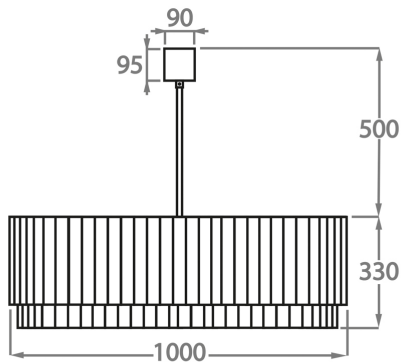

#### Murano Glass Colours

Clear Murano

Smoke  
Murano

Satin Murano

**Available Sizes**

---

**Size One**

CL451-25,  
Height: 33 cm (12.99")  
Diameter: 25 cm (9.84")  
3 x 40W E14  
Max Watt and Lamps: 40W x 3  
Net Weight: 12 kg / 26 lb

**Size Two**

CL451-35,  
Height: 33 cm (12.99")  
Diameter: 35 cm (13.78")  
3 x 40W E27  
Max Watt and Lamps: 40W x 3  
Net Weight: 19 kg / 41 lb

**Size Three**

CL451-45,  
Height: 33 cm (12.99")  
Diameter: 45 cm (17.72")  
4 x 40W E27  
Max Watt and Lamps: 40W x 4  
Net Weight: 30 kg / 66 lb

**Size Four**

CL451-60,  
Height: 33 cm (12.99")  
Diameter: 60 cm (23.62")  
6 x 40W E27  
Max Watt and Lamps: 40W x 6

**Size Five**

CL451-75,  
Height: 33 cm (12.99")  
Diameter: 75 cm (29.53")  
8 x 40W E27  
Max Watt and Lamps: 40W x 8  
Net Weight: 40 kg / 88 lb

**Size Six**

CL451-90,  
Height: 33 cm (12.99")  
Diameter: 90 cm (35.43")  
9 x 40W E27  
Max Watt and Lamps: 40W x 9  
Net Weight: 84 kg / 185 lb

**Size Seven**

CL451-100,  
Height: 33 cm (12.99")  
Diameter: 100 cm (39.37")  
12 x 40W E27  
Max Watt and Lamps: 40W x 12  
Net Weight: 96 kg / 212 lb