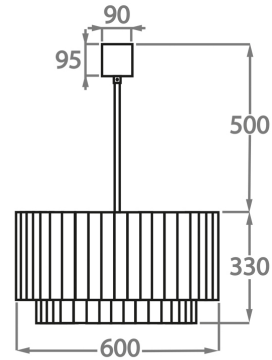

Murano Glass Finish

Clear Murano

Smoke
Murano

Satin Murano

Available Sizes

Size One

CL451-25,
Height: 33 cm (12.99")
Diameter: 25 cm (9.84")
Bulbs: 3 x 40W E14
Net Weight: 12 kg / 26 lb

Size Two

CL451-35,
Height: 33 cm (12.99")
Diameter: 35 cm (13.78")
Bulbs: 3 x 40W E27
Net Weight: 19 kg / 41 lb

Size Three

CL451-45,
Height: 33 cm (12.99")
Diameter: 45 cm (17.72")
Bulbs: 4 x 40W E27
Net Weight: 30 kg / 66 lb

Size Four

CL451-60,
Height: 33 cm (12.99")
Diameter: 60 cm (23.62")
Bulbs: 6 x 40W E27

Size Five

CL451-75,
Height: 33 cm (12.99")
Diameter: 75 cm (29.53")
Bulbs: 8 x 40W E27
Net Weight: 40 kg / 88 lb

Size Six

CL451-90,
Height: 33 cm (12.99")
Diameter: 90 cm (35.43")
Bulbs: 9 x 40W E27
Net Weight: 84 kg / 185 lb

Size Seven

CL451-100,
Height: 33 cm (12.99")
Diameter: 100 cm (39.37")
Bulbs: 12 x 40W E27
Net Weight: 96 kg / 212 lb