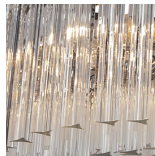

BELLA FIGURA

Flat Drum chandelier

CL451

Collection Name

RETRO MURANO COLLECTION

Only 33cm (13") high in all sizes, this chandelier is ideal for rooms with lower ceilings, over a table, island or peninsula. This piece encapsulates the grandeur of the retro Murano collection whilst still being subtle enough to avoid being overbearing within a room. The Murano glass reflects surrounding rays of light and effortlessly illuminates the space that it has been placed within.

Murano Glass Finish

Clear Murano

Smoke
Murano

Satin Murano

Available Sizes

Size One

CL451-25,
Height: 33 cm (12.99")
Diameter: 25 cm (9.84")
Bulbs: 3 x 40W E14
Net Weight: 12 kg / 26 lb

Size Two