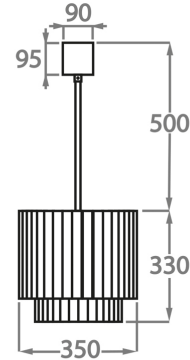

#### Murano Glass Colours

Clear Murano

Smoke  
Murano

Satin Murano

**Available Sizes**

---

**Size One**

CL451-25,  
Height: 33 cm (12.99")  
Diameter: 25 cm (9.84")  
3 x 40W E14  
Max Watt and Lamps: 40W x 3  
Net Weight: 12 kg / 26 lb

**Size Two**

CL451-35,  
Height: 33 cm (12.99")  
Diameter: 35 cm (13.78")  
3 x 40W E27  
Max Watt and Lamps: 40W x 3  
Net Weight: 19 kg / 41 lb

**Size Three**

CL451-45,  
Height: 33 cm (12.99")  
Diameter: 45 cm (17.72")  
4 x 40W E27  
Max Watt and Lamps: 40W x 4  
Net Weight: 30 kg / 66 lb

**Size Four**

CL451-60,  
Height: 33 cm (12.99")  
Diameter: 60 cm (23.62")  
6 x 40W E27  
Max Watt and Lamps: 40W x 6

**Size Five**

CL451-75,  
Height: 33 cm (12.99")  
Diameter: 75 cm (29.53")  
8 x 40W E27  
Max Watt and Lamps: 40W x 8  
Net Weight: 40 kg / 88 lb

**Size Eight**

CL451-120,  
Height: 33 cm (12.99")  
Diameter: 120 cm (47.24")  
12 x 40W E27  
Max Watt and Lamps: 40W x 12

**Size Nine**

CL451-130,

Height: 33 cm (12.99")

Diameter: 130 cm (51.18")

18 x 40W E27