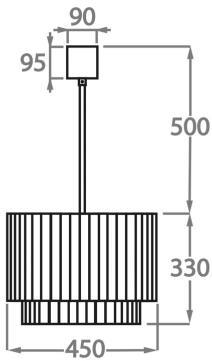

#### Murano Glass Colours

Clear Murano

Smoke  
Murano

Satin Murano

**Available Sizes**

---

**Size One**

CL451-25,  
Height: 33 cm (12.99")  
Diameter: 25 cm (9.84")  
3 x 40W E14  
Max Watt and Lamps: 40W x 3  
Net Weight: 12 kg / 26 lb

**Size Two**

CL451-35,  
Height: 33 cm (12.99")  
Diameter: 35 cm (13.78")  
3 x 40W E27  
Max Watt and Lamps: 40W x 3  
Net Weight: 19 kg / 41 lb

**Size Three**

CL451-45,  
Height: 33 cm (12.99")  
Diameter: 45 cm (17.72")  
4 x 40W E27  
Max Watt and Lamps: 40W x 4  
Net Weight: 30 kg / 66 lb

**Size Four**

CL451-60,  
Height: 33 cm (12.99")  
Diameter: 60 cm (23.62")  
6 x 40W E27  
Max Watt and Lamps: 40W x 6

**Size Five**

CL451-75,  
Height: 33 cm (12.99")  
Diameter: 75 cm (29.53")  
8 x 40W E27  
Max Watt and Lamps: 40W x 8  
Net Weight: 40 kg / 88 lb

**Size Eight**

CL451-120,  
Height: 33 cm (12.99")  
Diameter: 120 cm (47.24")  
12 x 40W E27  
Max Watt and Lamps: 40W x 12

**Size Nine**

CL451-130,

Height: 33 cm (12.99")

Diameter: 130 cm (51.18")

18 x 40W E27