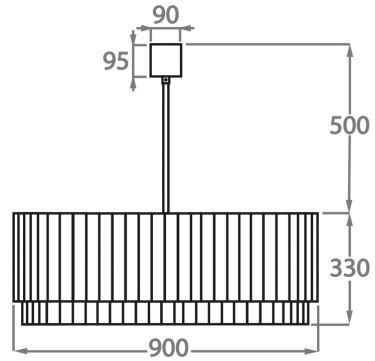

CL451-35,
Height: 33 cm (12.99")
Diameter: 35 cm (13.78")
Bulbs: 3 x 40W E27
Net Weight: 19 kg / 41 lb

Size Three

CL451-45,
Height: 33 cm (12.99")
Diameter: 45 cm (17.72")
Bulbs: 4 x 40W E27
Net Weight: 30 kg / 66 lb

Size Four

CL451-60,
Height: 33 cm (12.99")
Diameter: 60 cm (23.62")
Bulbs: 6 x 40W E27

Size Five

CL451-75,
Height: 33 cm (12.99")
Diameter: 75 cm (29.53")
Bulbs: 8 x 40W E27
Net Weight: 40 kg / 88 lb

Size Six

CL451-90,
Height: 33 cm (12.99")
Diameter: 90 cm (35.43")
Bulbs: 9 x 40W E27
Net Weight: 84 kg / 185 lb

Size Seven

CL451-100,
Height: 33 cm (12.99")
Diameter: 100 cm (39.37")
Bulbs: 12 x 40W E27
Net Weight: 96 kg / 212 lb

Size Eight

CL451-120,
Height: 33 cm (12.99")
Diameter: 120 cm (47.24")
Bulbs: 12 x 40W E27

Size Nine

CL451-130,

Height: 33 cm (12.99")

Diameter: 130 cm (51.18")

Bulbs: 18 x 40W E27

Net Weight: 138 kg / 304 lb