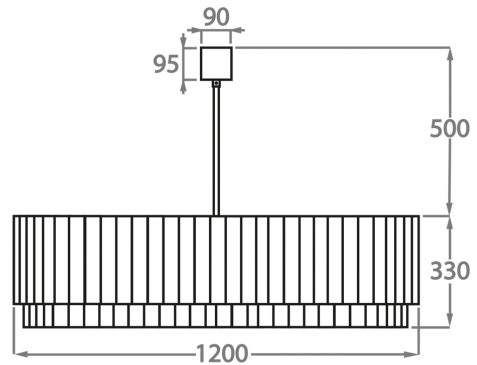

Size Four

CL451-60,
Height: 33 cm (12.99")
Diameter: 60 cm (23.62")
Bulbs: 6 x 40W E27

Size Five

CL451-75,
Height: 33 cm (12.99")
Diameter: 75 cm (29.53")
Bulbs: 8 x 40W E27
Net Weight: 40 kg / 88 lb

Size Six

CL451-90,
Height: 33 cm (12.99")
Diameter: 90 cm (35.43")
Bulbs: 9 x 40W E27
Net Weight: 84 kg / 185 lb

Size Seven

CL451-100,
Height: 33 cm (12.99")
Diameter: 100 cm (39.37")
Bulbs: 12 x 40W E27
Net Weight: 96 kg / 212 lb

Size Eight

CL451-120,
Height: 33 cm (12.99")
Diameter: 120 cm (47.24")
Bulbs: 12 x 40W E27

Size Nine

CL451-130,

Height: 33 cm (12.99")

Diameter: 130 cm (51.18")

Bulbs: 18 x 40W E27

Net Weight: 138 kg / 304 lb

The dimensions of the central rod/chain and ceiling rose are not included in the height measurements.
Standard rod/chain and ceiling rose is 50cm if not otherwise specified by customer.