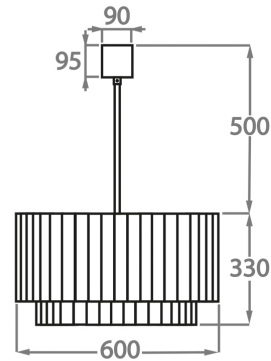

#### Murano Glass Colours

Clear Murano

Smoke  
Murano

Satin Murano

**Available Sizes**

---

**Size One**

CL451-25,  
Height: 33 cm (12.99")  
Diameter: 25 cm (9.84")  
3 x 40W E14  
Max Watt and Lamps: 40W x 3  
Net Weight: 12 kg / 26 lb

**Size Two**

CL451-35,  
Height: 33 cm (12.99")  
Diameter: 35 cm (13.78")  
3 x 40W E27  
Max Watt and Lamps: 40W x 3  
Net Weight: 19 kg / 41 lb

**Size Three**

CL451-45,  
Height: 33 cm (12.99")  
Diameter: 45 cm (17.72")  
4 x 40W E27  
Max Watt and Lamps: 40W x 4  
Net Weight: 30 kg / 66 lb

**Size Four**

CL451-60,  
Height: 33 cm (12.99")  
Diameter: 60 cm (23.62")  
6 x 40W E27  
Max Watt and Lamps: 40W x 6

**Size Five**

CL451-75,  
Height: 33 cm (12.99")  
Diameter: 75 cm (29.53")  
8 x 40W E27  
Max Watt and Lamps: 40W x 8  
Net Weight: 40 kg / 88 lb

**Size Six**

CL451-90,  
Height: 33 cm (12.99")  
Diameter: 90 cm (35.43")  
9 x 40W E27  
Max Watt and Lamps: 40W x 9  
Net Weight: 84 kg / 185 lb

**Size Seven**

CL451-100,  
Height: 33 cm (12.99")  
Diameter: 100 cm (39.37")  
12 x 40W E27  
Max Watt and Lamps: 40W x 12  
Net Weight: 96 kg / 212 lb