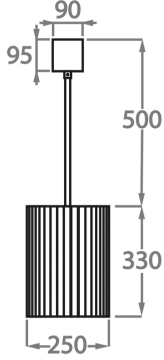

Murano Glass Finish

Clear Murano

Smoke
Murano

Satin Murano

Available Sizes

Size One

CL451-25,
Height: 33 cm (12.99")
Diameter: 25 cm (9.84")
Bulbs: 3 x 40W E14
Net Weight: 12 kg / 26 lb

Size Two

CL451-35,
Height: 33 cm (12.99")
Diameter: 35 cm (13.78")
Bulbs: 3 x 40W E27
Net Weight: 19 kg / 41 lb

Size Three

CL451-45,
Height: 33 cm (12.99")
Diameter: 45 cm (17.72")
Bulbs: 4 x 40W E27
Net Weight: 30 kg / 66 lb

Size Four

CL451-60,
Height: 33 cm (12.99")
Diameter: 60 cm (23.62")
Bulbs: 6 x 40W E27

Size Five

CL451-75,
Height: 33 cm (12.99")
Diameter: 75 cm (29.53")
Bulbs: 8 x 40W E27
Net Weight: 40 kg / 88 lb

Size Six

CL451-90,
Height: 33 cm (12.99")
Diameter: 90 cm (35.43")
Bulbs: 9 x 40W E27
Net Weight: 84 kg / 185 lb

Size Seven

CL451-100,
Height: 33 cm (12.99")
Diameter: 100 cm (39.37")
Bulbs: 12 x 40W E27
Net Weight: 96 kg / 212 lb