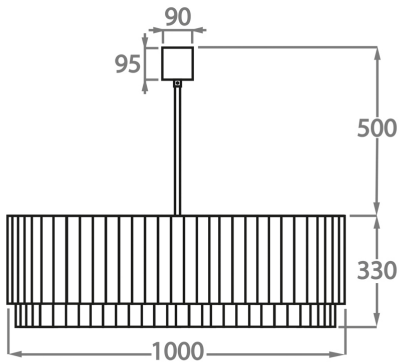

Murano Glass Finish

Clear Murano

Smoke
Murano

Satin Murano

Available Sizes

Size One

CL451-25,
Height: 33 cm (12.99")
Diameter: 25 cm (9.84")
Bulbs: 3 x 40W E14
Net Weight: 12 kg / 26 lb

Size Two

CL451-35,
Height: 33 cm (12.99")
Diameter: 35 cm (13.78")
Bulbs: 3 x 40W E27
Net Weight: 19 kg / 41 lb

Size Three

CL451-45,
Height: 33 cm (12.99")
Diameter: 45 cm (17.72")
Bulbs: 4 x 40W E27
Net Weight: 30 kg / 66 lb

Size Four

CL451-60,
Height: 33 cm (12.99")
Diameter: 60 cm (23.62")
Bulbs: 6 x 40W E27

Size Five

CL451-75,
Height: 33 cm (12.99")
Diameter: 75 cm (29.53")
Bulbs: 8 x 40W E27
Net Weight: 40 kg / 88 lb

Size Six

CL451-90,
Height: 33 cm (12.99")
Diameter: 90 cm (35.43")
Bulbs: 9 x 40W E27
Net Weight: 84 kg / 185 lb

Size Seven

CL451-100,
Height: 33 cm (12.99")
Diameter: 100 cm (39.37")
Bulbs: 12 x 40W E27
Net Weight: 96 kg / 212 lb