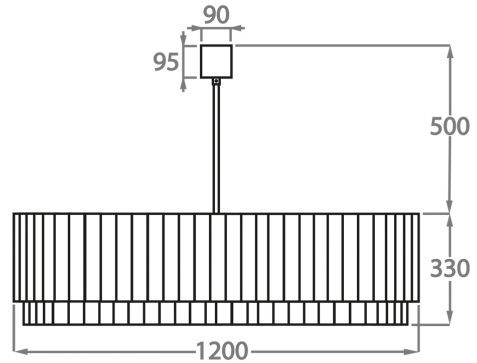

#### Murano Glass Colours

Clear Murano

Smoke  
Murano

Satin Murano

**Available Sizes**

---

**Size One**

CL451-25,  
Height: 33 cm (12.99")  
Diameter: 25 cm (9.84")  
3 x 40W E14  
Max Watt and Lamps: 40W x 3  
Net Weight: 12 kg / 26 lb

**Size Four**

CL451-60,  
Height: 33 cm (12.99")  
Diameter: 60 cm (23.62")  
6 x 40W E27  
Max Watt and Lamps: 40W x 6

**Size Five**

CL451-75,  
Height: 33 cm (12.99")  
Diameter: 75 cm (29.53")  
8 x 40W E27  
Max Watt and Lamps: 40W x 8  
Net Weight: 40 kg / 88 lb

**Size Six**

CL451-90,  
Height: 33 cm (12.99")  
Diameter: 90 cm (35.43")  
9 x 40W E27  
Max Watt and Lamps: 40W x 9  
Net Weight: 84 kg / 185 lb

**Size Seven**

CL451-100,  
Height: 33 cm (12.99")  
Diameter: 100 cm (39.37")  
12 x 40W E27  
Max Watt and Lamps: 40W x 12  
Net Weight: 96 kg / 212 lb

**Size Eight**

CL451-120,  
Height: 33 cm (12.99")  
Diameter: 120 cm (47.24")  
12 x 40W E27  
Max Watt and Lamps: 40W x 12

**Size Nine**

CL451-130,

Height: 33 cm (12.99")

Diameter: 130 cm (51.18")

18 x 40W E27