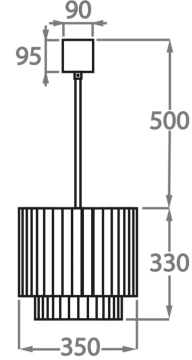

Murano Glass Finish

Clear Murano

Smoke
Murano

Satin Murano

Available Sizes

Size One

CL451-25,
Height: 33 cm (12.99")
Diameter: 25 cm (9.84")
Bulbs: 3 x 40W E14
Net Weight: 12 kg / 26 lb

Size Two

CL451-35,
Height: 33 cm (12.99")
Diameter: 35 cm (13.78")
Bulbs: 3 x 40W E27
Net Weight: 19 kg / 41 lb

Size Three

CL451-45,
Height: 33 cm (12.99")
Diameter: 45 cm (17.72")
Bulbs: 4 x 40W E27
Net Weight: 30 kg / 66 lb

Size Four

CL451-60,
Height: 33 cm (12.99")
Diameter: 60 cm (23.62")
Bulbs: 6 x 40W E27

Size Five

CL451-75,
Height: 33 cm (12.99")
Diameter: 75 cm (29.53")
Bulbs: 8 x 40W E27
Net Weight: 40 kg / 88 lb

Size Six

CL451-90,
Height: 33 cm (12.99")
Diameter: 90 cm (35.43")
Bulbs: 9 x 40W E27
Net Weight: 84 kg / 185 lb

Size Seven

CL451-100,
Height: 33 cm (12.99")
Diameter: 100 cm (39.37")
Bulbs: 12 x 40W E27
Net Weight: 96 kg / 212 lb