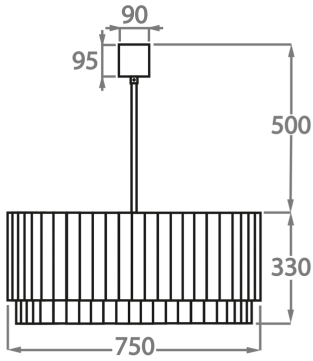

Murano Glass Finish

Clear Murano

Smoke
Murano

Satin Murano

Available Sizes

Size One

CL451-25,
Height: 33 cm (12.99")
Diameter: 25 cm (9.84")
Bulbs: 3 x 40W E14
Net Weight: 12 kg / 26 lb

Size Two

CL451-35,
Height: 33 cm (12.99")
Diameter: 35 cm (13.78")
Bulbs: 3 x 40W E27
Net Weight: 19 kg / 41 lb

Size Three

CL451-45,
Height: 33 cm (12.99")
Diameter: 45 cm (17.72")
Bulbs: 4 x 40W E27
Net Weight: 30 kg / 66 lb

Size Four

CL451-60,
Height: 33 cm (12.99")
Diameter: 60 cm (23.62")
Bulbs: 6 x 40W E27

Size Five

CL451-75,
Height: 33 cm (12.99")
Diameter: 75 cm (29.53")
Bulbs: 8 x 40W E27
Net Weight: 40 kg / 88 lb

Size Six

CL451-90,
Height: 33 cm (12.99")
Diameter: 90 cm (35.43")
Bulbs: 9 x 40W E27
Net Weight: 84 kg / 185 lb

Size Seven

CL451-100,
Height: 33 cm (12.99")
Diameter: 100 cm (39.37")
Bulbs: 12 x 40W E27
Net Weight: 96 kg / 212 lb