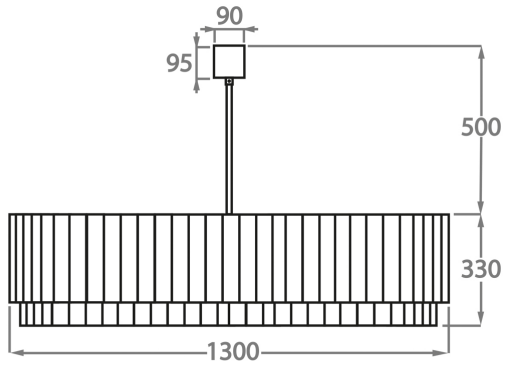

#### Murano Glass Colours

Clear Murano

Smoke  
Murano

Satin Murano

**Available Sizes**

---

**Size One**

CL451-25,  
Height: 33 cm (12.99")  
Diameter: 25 cm (9.84")  
3 x 40W E14  
Max Watt and Lamps: 40W x 3  
Net Weight: 12 kg / 26 lb

**Size Six**

CL451-90,  
Height: 33 cm (12.99")  
Diameter: 90 cm (35.43")  
9 x 40W E27  
Max Watt and Lamps: 40W x 9  
Net Weight: 84 kg / 185 lb

**Size Seven**

CL451-100,  
Height: 33 cm (12.99")  
Diameter: 100 cm (39.37")  
12 x 40W E27  
Max Watt and Lamps: 40W x 12  
Net Weight: 96 kg / 212 lb

**Size Eight**

CL451-120,  
Height: 33 cm (12.99")  
Diameter: 120 cm (47.24")  
12 x 40W E27  
Max Watt and Lamps: 40W x 12

**Size Nine**

CL451-130,

Height: 33 cm (12.99")

Diameter: 130 cm (51.18")

18 x 40W E27

Max Watt and Lamps: 40W x 18

Net Weight: 138 kg / 304 lb

The dimensions of the central rod/chain and ceiling rose are not included in the height measurements.  
Standard rod/chain and ceiling rose is 50cm if not otherwise specified by customer.