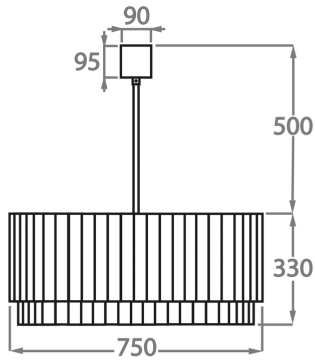

#### Murano Glass Colours

Clear Murano

Smoke  
Murano

Satin Murano

**Available Sizes**

---

**Size One**

CL451-25,  
Height: 33 cm (12.99")  
Diameter: 25 cm (9.84")  
3 x 40W E14  
Max Watt and Lamps: 40W x 3  
Net Weight: 12 kg / 26 lb

**Size Two**

CL451-35,  
Height: 33 cm (12.99")  
Diameter: 35 cm (13.78")  
3 x 40W E27  
Max Watt and Lamps: 40W x 3  
Net Weight: 19 kg / 41 lb

**Size Three**

CL451-45,  
Height: 33 cm (12.99")  
Diameter: 45 cm (17.72")  
4 x 40W E27  
Max Watt and Lamps: 40W x 4  
Net Weight: 30 kg / 66 lb

**Size Four**

CL451-60,  
Height: 33 cm (12.99")  
Diameter: 60 cm (23.62")  
6 x 40W E27  
Max Watt and Lamps: 40W x 6

**Size Five**

CL451-75,  
Height: 33 cm (12.99")  
Diameter: 75 cm (29.53")  
8 x 40W E27  
Max Watt and Lamps: 40W x 8  
Net Weight: 40 kg / 88 lb

**Size Eight**

CL451-120,  
Height: 33 cm (12.99")  
Diameter: 120 cm (47.24")  
12 x 40W E27  
Max Watt and Lamps: 40W x 12

**Size Nine**

CL451-130,

Height: 33 cm (12.99")

Diameter: 130 cm (51.18")

18 x 40W E27