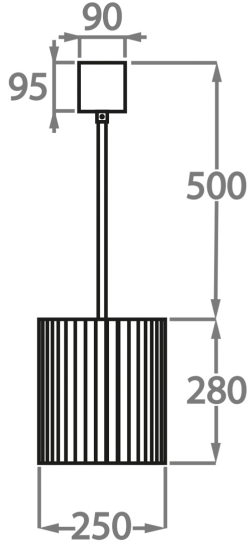

Murano Glass Finish

Clear Murano

Smoke
Murano

Satin Murano

Available Sizes

Size One

CL412-PEN,
Height: 28 cm (11.02")
Diameter: 25 cm (9.84")
Bulbs: 3 x 40W E14
Net Weight: 10 kg / 22 lb

Size Two

CL412-35,
Height: 33 cm (12.99")
Diameter: 35 cm (13.78")
Bulbs: 3 x 40W E27
Net Weight: 19 kg / 42 lb

Size Three

CL412-45,
Height: 33 cm (12.99")
Diameter: 45 cm (17.72")
Bulbs: 4 x 40W E27
Net Weight: 30 kg / 66 lb

Size Four

CL412-60,
Height: 33 cm (12.99")
Diameter: 60 cm (23.62")
Bulbs: 6 x 40W E27
Net Weight: 39 kg / 86 lb

Size Five

CL412-75,
Height: 33 cm (12.99")
Diameter: 75 cm (29.53")
Bulbs: 8 x 40W E27
Net Weight: 49 kg / 108 lb

Size Six

CL412-90,
Height: 33 cm (12.99")
Diameter: 90 cm (35.43")
Bulbs: 9 x 40W E27
Net Weight: 64 kg / 141 lb

Size Seven

CL412-100,
Height: 33 cm (12.99")
Diameter: 100 cm (39.37")
Bulbs: 12 x 40W E27
Net Weight: 96 kg / 212 lb