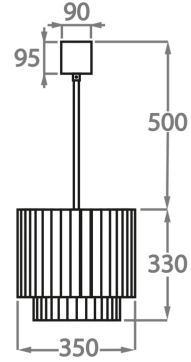

#### Murano Glass Finish

Clear Murano

Smoke  
Murano

Satin Murano

Available Sizes

**Size One**

CL412-PEN,  
Height: 28 cm (11.02")  
Diameter: 25 cm (9.84")  
Bulbs: 3 x 40W E14  
Net Weight: 10 kg / 22 lb

**Size Two**

CL412-35,  
Height: 33 cm (12.99")  
Diameter: 35 cm (13.78")  
Bulbs: 3 x 40W E27  
Net Weight: 19 kg / 42 lb

**Size Three**

CL412-45,  
Height: 33 cm (12.99")  
Diameter: 45 cm (17.72")  
Bulbs: 4 x 40W E27  
Net Weight: 30 kg / 66 lb

**Size Four**

CL412-60,  
Height: 33 cm (12.99")  
Diameter: 60 cm (23.62")  
Bulbs: 6 x 40W E27  
Net Weight: 39 kg / 86 lb

**Size Five**

CL412-75,  
Height: 33 cm (12.99")  
Diameter: 75 cm (29.53")  
Bulbs: 8 x 40W E27  
Net Weight: 49 kg / 108 lb

**Size Six**

CL412-90,  
Height: 33 cm (12.99")  
Diameter: 90 cm (35.43")  
Bulbs: 9 x 40W E27  
Net Weight: 64 kg / 141 lb

**Size Seven**

CL412-100,  
Height: 33 cm (12.99")  
Diameter: 100 cm (39.37")  
Bulbs: 12 x 40W E27  
Net Weight: 96 kg / 212 lb