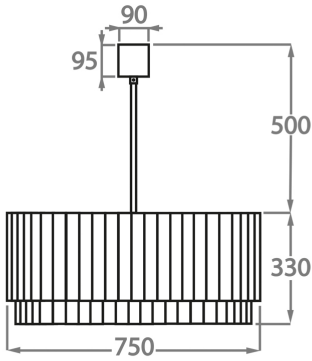

#### Murano Glass Finish

Clear Murano

Smoke  
Murano

Satin Murano

Available Sizes

**Size One**

CL412-PEN,  
Height: 28 cm (11.02")  
Diameter: 25 cm (9.84")  
Bulbs: 3 x 40W E14  
Net Weight: 10 kg / 22 lb

**Size Two**

CL412-35,  
Height: 33 cm (12.99")  
Diameter: 35 cm (13.78")  
Bulbs: 3 x 40W E27  
Net Weight: 19 kg / 42 lb

**Size Three**

CL412-45,  
Height: 33 cm (12.99")  
Diameter: 45 cm (17.72")  
Bulbs: 4 x 40W E27  
Net Weight: 30 kg / 66 lb

**Size Four**

CL412-60,  
Height: 33 cm (12.99")  
Diameter: 60 cm (23.62")  
Bulbs: 6 x 40W E27  
Net Weight: 39 kg / 86 lb

**Size Five**

CL412-75,  
Height: 33 cm (12.99")  
Diameter: 75 cm (29.53")  
Bulbs: 8 x 40W E27  
Net Weight: 49 kg / 108 lb

**Size Six**

CL412-90,  
Height: 33 cm (12.99")  
Diameter: 90 cm (35.43")  
Bulbs: 9 x 40W E27  
Net Weight: 64 kg / 141 lb

**Size Seven**

CL412-100,  
Height: 33 cm (12.99")  
Diameter: 100 cm (39.37")  
Bulbs: 12 x 40W E27  
Net Weight: 96 kg / 212 lb