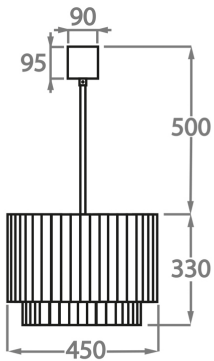

Murano Glass Finish

Clear Murano

Smoke
Murano

Satin Murano

Available Sizes

Size One

CL412-PEN,
Height: 28 cm (11.02")
Diameter: 25 cm (9.84")
3 x 40W E14
Max Watt and Lamps: 40W x 3
Net Weight: 10 kg / 22 lb

Size Two

CL412-35,
Height: 33 cm (12.99")
Diameter: 35 cm (13.78")
3 x 40W E27
Max Watt and Lamps: 40W x 3
Net Weight: 19 kg / 42 lb

Size Three

CL412-45,
Height: 33 cm (12.99")
Diameter: 45 cm (17.72")
4 x 40W E27
Max Watt and Lamps: 40W x 4
Net Weight: 30 kg / 66 lb

Size Four

CL412-60,
Height: 33 cm (12.99")
Diameter: 60 cm (23.62")
6 x 40W E27
Max Watt and Lamps: 40W x 6
Net Weight: 39 kg / 86 lb

Size Five

CL412-75,
Height: 33 cm (12.99")
Diameter: 75 cm (29.53")
8 x 40W E27
Max Watt and Lamps: 40W x 8
Net Weight: 49 kg / 108 lb

Size Six

CL412-90,
Height: 33 cm (12.99")
Diameter: 90 cm (35.43")
9 x 40W E27
Max Watt and Lamps: 40W x 9
Net Weight: 64 kg / 141 lb

Size Seven

CL412-100,
Height: 33 cm (12.99")
Diameter: 100 cm (39.37")
12 x 40W E27
Max Watt and Lamps: 40W x 12
Net Weight: 96 kg / 212 lb