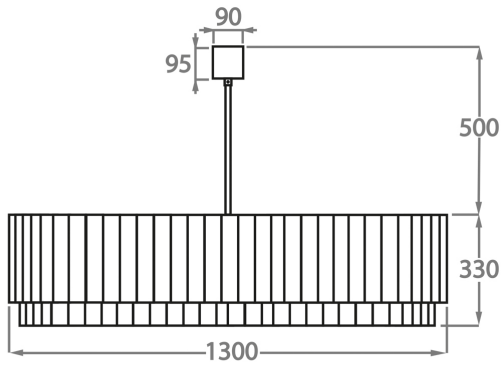

Size Four

CL412-60,
Height: 33 cm (12.99")
Diameter: 60 cm (23.62")
Bulbs: 6 x 40W E27
Net Weight: 39 kg / 86 lb

Size Five

CL412-75,
Height: 33 cm (12.99")
Diameter: 75 cm (29.53")
Bulbs: 8 x 40W E27
Net Weight: 49 kg / 108 lb

Size Six

CL412-90,
Height: 33 cm (12.99")
Diameter: 90 cm (35.43")
Bulbs: 9 x 40W E27
Net Weight: 64 kg / 141 lb

Size Seven

CL412-100,
Height: 33 cm (12.99")
Diameter: 100 cm (39.37")
Bulbs: 12 x 40W E27
Net Weight: 96 kg / 212 lb

Size Eight

CL412-120,
Height: 33 cm (12.99")
Diameter: 120 cm (47.24")
Bulbs: 12 x 40W E27
Net Weight: 97 kg / 214 lb

Size Nine

CL412-130,

Height: 33 cm (12.99")

Diameter: 130 cm (51.18")

Bulbs: 18 x 40W E27

Net Weight: 138 kg / 304 lb

The dimensions of the central rod/chain and ceiling rose are not included in the height measurements.

The standard rod and ceiling rose is 50cm (20"), but this can be ordered in different sizes by the customer.