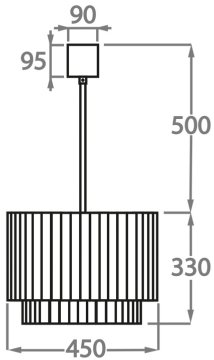

#### Murano Glass Finish

Clear Murano

Smoke  
Murano

Satin Murano

Available Sizes

**Size One**

CL412-PEN,  
Height: 28 cm (11.02")  
Diameter: 25 cm (9.84")  
Bulbs: 3 x 40W E14  
Net Weight: 10 kg / 22 lb

**Size Two**

CL412-35,  
Height: 33 cm (12.99")  
Diameter: 35 cm (13.78")  
Bulbs: 3 x 40W E27  
Net Weight: 19 kg / 42 lb

**Size Three**

CL412-45,  
Height: 33 cm (12.99")  
Diameter: 45 cm (17.72")  
Bulbs: 4 x 40W E27  
Net Weight: 30 kg / 66 lb

**Size Four**

CL412-60,  
Height: 33 cm (12.99")  
Diameter: 60 cm (23.62")  
Bulbs: 6 x 40W E27  
Net Weight: 39 kg / 86 lb

**Size Five**

CL412-75,  
Height: 33 cm (12.99")  
Diameter: 75 cm (29.53")  
Bulbs: 8 x 40W E27  
Net Weight: 49 kg / 108 lb

**Size Six**

CL412-90,  
Height: 33 cm (12.99")  
Diameter: 90 cm (35.43")  
Bulbs: 9 x 40W E27  
Net Weight: 64 kg / 141 lb

**Size Seven**

CL412-100,  
Height: 33 cm (12.99")  
Diameter: 100 cm (39.37")  
Bulbs: 12 x 40W E27  
Net Weight: 96 kg / 212 lb