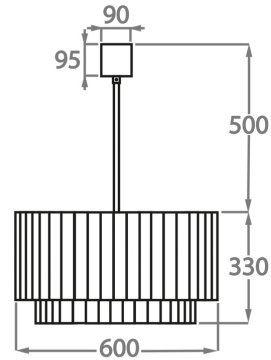

Murano Glass Finish

Clear Murano

Smoke
Murano

Satin Murano

Available Sizes

Size One

CL412-PEN,
Height: 28 cm (11.02")
Diameter: 25 cm (9.84")
Bulbs: 3 x 40W E14
Net Weight: 10 kg / 22 lb

Size Two

CL412-35,
Height: 33 cm (12.99")
Diameter: 35 cm (13.78")
Bulbs: 3 x 40W E27
Net Weight: 19 kg / 42 lb

Size Three

CL412-45,
Height: 33 cm (12.99")
Diameter: 45 cm (17.72")
Bulbs: 4 x 40W E27
Net Weight: 30 kg / 66 lb

Size Four

CL412-60,
Height: 33 cm (12.99")
Diameter: 60 cm (23.62")
Bulbs: 6 x 40W E27
Net Weight: 39 kg / 86 lb

Size Five

CL412-75,
Height: 33 cm (12.99")
Diameter: 75 cm (29.53")
Bulbs: 8 x 40W E27
Net Weight: 49 kg / 108 lb

Size Six

CL412-90,
Height: 33 cm (12.99")
Diameter: 90 cm (35.43")
Bulbs: 9 x 40W E27
Net Weight: 64 kg / 141 lb

Size Seven

CL412-100,
Height: 33 cm (12.99")
Diameter: 100 cm (39.37")
Bulbs: 12 x 40W E27
Net Weight: 96 kg / 212 lb