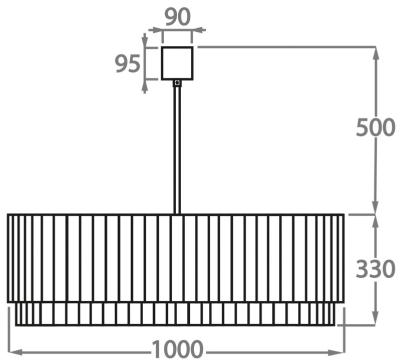

Murano Glass Finish

Clear Murano

Smoke
Murano

Satin Murano

Available Sizes

Size One

CL412-PEN,
Height: 28 cm (11.02")
Diameter: 25 cm (9.84")
Bulbs: 3 x 40W E14
Net Weight: 10 kg / 22 lb

Size Two

CL412-35,
Height: 33 cm (12.99")
Diameter: 35 cm (13.78")
Bulbs: 3 x 40W E27
Net Weight: 19 kg / 42 lb

Size Three

CL412-45,
Height: 33 cm (12.99")
Diameter: 45 cm (17.72")
Bulbs: 4 x 40W E27
Net Weight: 30 kg / 66 lb

Size Four

CL412-60,
Height: 33 cm (12.99")
Diameter: 60 cm (23.62")
Bulbs: 6 x 40W E27
Net Weight: 39 kg / 86 lb

Size Five

CL412-75,
Height: 33 cm (12.99")
Diameter: 75 cm (29.53")
Bulbs: 8 x 40W E27
Net Weight: 49 kg / 108 lb

Size Six

CL412-90,
Height: 33 cm (12.99")
Diameter: 90 cm (35.43")
Bulbs: 9 x 40W E27
Net Weight: 64 kg / 141 lb

Size Seven

CL412-100,
Height: 33 cm (12.99")
Diameter: 100 cm (39.37")
Bulbs: 12 x 40W E27
Net Weight: 96 kg / 212 lb