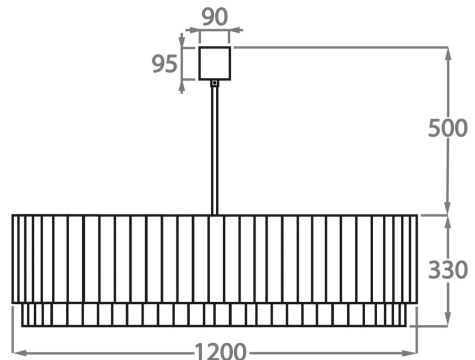

CL412-35,  
Height: 33 cm (12.99")  
Diameter: 35 cm (13.78")  
Bulbs: 3 x 40W E27  
Net Weight: 19 kg / 42 lb

**Size Three**

CL412-45,  
Height: 33 cm (12.99")  
Diameter: 45 cm (17.72")  
Bulbs: 4 x 40W E27  
Net Weight: 30 kg / 66 lb

**Size Four**

CL412-60,  
Height: 33 cm (12.99")  
Diameter: 60 cm (23.62")  
Bulbs: 6 x 40W E27  
Net Weight: 39 kg / 86 lb

**Size Five**

CL412-75,  
Height: 33 cm (12.99")  
Diameter: 75 cm (29.53")  
Bulbs: 8 x 40W E27  
Net Weight: 49 kg / 108 lb

**Size Six**

CL412-90,  
Height: 33 cm (12.99")  
Diameter: 90 cm (35.43")  
Bulbs: 9 x 40W E27  
Net Weight: 64 kg / 141 lb

**Size Seven**

CL412-100,  
Height: 33 cm (12.99")  
Diameter: 100 cm (39.37")  
Bulbs: 12 x 40W E27  
Net Weight: 96 kg / 212 lb

**Size Eight**

CL412-120,  
Height: 33 cm (12.99")  
Diameter: 120 cm (47.24")  
Bulbs: 12 x 40W E27  
Net Weight: 97 kg / 214 lb

**Size Nine**

CL412-130,

Height: 33 cm (12.99")

Diameter: 130 cm (51.18")

Bulbs: 18 x 40W E27