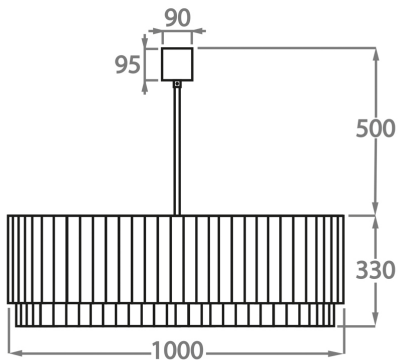

Murano Glass Finish

Clear Murano

Smoke
Murano

Satin Murano

Available Sizes

Size One

CL412-PEN,
Height: 28 cm (11.02")
Diameter: 25 cm (9.84")
3 x 40W E14
Max Watt and Lamps: 40W x 3
Net Weight: 10 kg / 22 lb

Size Two

CL412-35,
Height: 33 cm (12.99")
Diameter: 35 cm (13.78")
3 x 40W E27
Max Watt and Lamps: 40W x 3
Net Weight: 19 kg / 42 lb

Size Three

CL412-45,
Height: 33 cm (12.99")
Diameter: 45 cm (17.72")
4 x 40W E27
Max Watt and Lamps: 40W x 4
Net Weight: 30 kg / 66 lb

Size Four

CL412-60,
Height: 33 cm (12.99")
Diameter: 60 cm (23.62")
6 x 40W E27
Max Watt and Lamps: 40W x 6
Net Weight: 39 kg / 86 lb

Size Five

CL412-75,
Height: 33 cm (12.99")
Diameter: 75 cm (29.53")
8 x 40W E27
Max Watt and Lamps: 40W x 8
Net Weight: 49 kg / 108 lb

Size Six

CL412-90,
Height: 33 cm (12.99")
Diameter: 90 cm (35.43")
9 x 40W E27
Max Watt and Lamps: 40W x 9
Net Weight: 64 kg / 141 lb

Size Seven

CL412-100,
Height: 33 cm (12.99")
Diameter: 100 cm (39.37")
12 x 40W E27
Max Watt and Lamps: 40W x 12
Net Weight: 96 kg / 212 lb