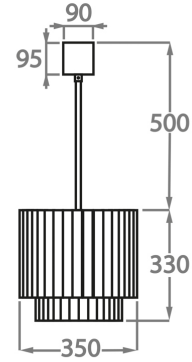

Murano Glass Finish

Clear Murano

Smoke
Murano

Satin Murano

Available Sizes

Size One

CL412-PEN,
Height: 28 cm (11.02")
Diameter: 25 cm (9.84")
3 x 40W E14
Max Watt and Lamps: 40W x 3
Net Weight: 10 kg / 22 lb

Size Two

CL412-35,
Height: 33 cm (12.99")
Diameter: 35 cm (13.78")
3 x 40W E27
Max Watt and Lamps: 40W x 3
Net Weight: 19 kg / 42 lb

Size Three

CL412-45,
Height: 33 cm (12.99")
Diameter: 45 cm (17.72")
4 x 40W E27
Max Watt and Lamps: 40W x 4
Net Weight: 30 kg / 66 lb

Size Four

CL412-60,
Height: 33 cm (12.99")
Diameter: 60 cm (23.62")
6 x 40W E27
Max Watt and Lamps: 40W x 6
Net Weight: 39 kg / 86 lb

Size Five

CL412-75,
Height: 33 cm (12.99")
Diameter: 75 cm (29.53")
8 x 40W E27
Max Watt and Lamps: 40W x 8
Net Weight: 49 kg / 108 lb

Size Six

CL412-90,
Height: 33 cm (12.99")
Diameter: 90 cm (35.43")
9 x 40W E27
Max Watt and Lamps: 40W x 9
Net Weight: 64 kg / 141 lb

Size Seven

CL412-100,
Height: 33 cm (12.99")
Diameter: 100 cm (39.37")
12 x 40W E27
Max Watt and Lamps: 40W x 12
Net Weight: 96 kg / 212 lb