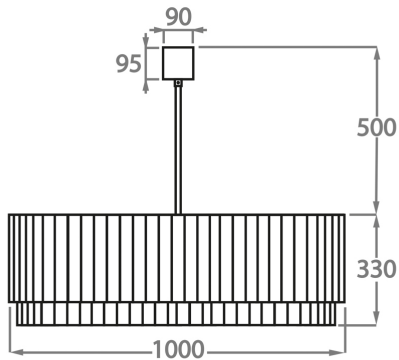

Murano Glass Finish

Clear Murano

Smoke
Murano

Satin Murano

Available Sizes

Size One

CL412-PEN,
Height: 28 cm (11.02")
Diameter: 25 cm (9.84")
Bulbs: 3 x 40W E14
Net Weight: 10 kg / 22 lb

Size Two

CL412-35,
Height: 33 cm (12.99")
Diameter: 35 cm (13.78")
Bulbs: 3 x 40W E27
Net Weight: 19 kg / 42 lb

Size Three

CL412-45,
Height: 33 cm (12.99")
Diameter: 45 cm (17.72")
Bulbs: 4 x 40W E27
Net Weight: 30 kg / 66 lb

Size Four

CL412-60,
Height: 33 cm (12.99")
Diameter: 60 cm (23.62")
Bulbs: 6 x 40W E27
Net Weight: 39 kg / 86 lb

Size Five

CL412-75,
Height: 33 cm (12.99")
Diameter: 75 cm (29.53")
Bulbs: 8 x 40W E27
Net Weight: 49 kg / 108 lb

Size Six

CL412-90,
Height: 33 cm (12.99")
Diameter: 90 cm (35.43")
Bulbs: 9 x 40W E27
Net Weight: 64 kg / 141 lb

Size Seven

CL412-100,
Height: 33 cm (12.99")
Diameter: 100 cm (39.37")
Bulbs: 12 x 40W E27
Net Weight: 96 kg / 212 lb