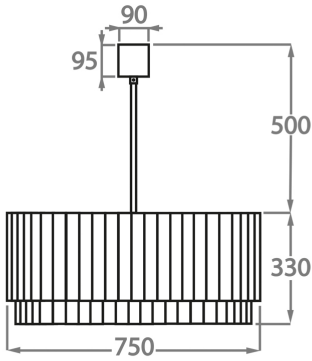

Murano Glass Finish

Clear Murano

Smoke
Murano

Satin Murano

Available Sizes

Size One

CL412-PEN,
Height: 28 cm (11.02")
Diameter: 25 cm (9.84")
Bulbs: 3 x 40W E14
Net Weight: 10 kg / 22 lb

Size Two

CL412-35,
Height: 33 cm (12.99")
Diameter: 35 cm (13.78")
Bulbs: 3 x 40W E27
Net Weight: 19 kg / 42 lb

Size Three

CL412-45,
Height: 33 cm (12.99")
Diameter: 45 cm (17.72")
Bulbs: 4 x 40W E27
Net Weight: 30 kg / 66 lb

Size Four

CL412-60,
Height: 33 cm (12.99")
Diameter: 60 cm (23.62")
Bulbs: 6 x 40W E27
Net Weight: 39 kg / 86 lb

Size Five

CL412-75,
Height: 33 cm (12.99")
Diameter: 75 cm (29.53")
Bulbs: 8 x 40W E27
Net Weight: 49 kg / 108 lb

Size Six

CL412-90,
Height: 33 cm (12.99")
Diameter: 90 cm (35.43")
Bulbs: 9 x 40W E27
Net Weight: 64 kg / 141 lb

Size Seven

CL412-100,
Height: 33 cm (12.99")
Diameter: 100 cm (39.37")
Bulbs: 12 x 40W E27
Net Weight: 96 kg / 212 lb