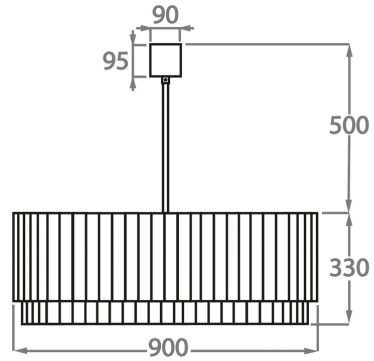

Murano Glass Finish

Clear Murano

Smoke
Murano

Satin Murano

Available Sizes

Size One

CL412-PEN,
Height: 28 cm (11.02")
Diameter: 25 cm (9.84")
Bulbs: 3 x 40W E14
Net Weight: 10 kg / 22 lb

Size Two

CL412-35,
Height: 33 cm (12.99")
Diameter: 35 cm (13.78")
Bulbs: 3 x 40W E27
Net Weight: 19 kg / 42 lb

Size Three

CL412-45,
Height: 33 cm (12.99")
Diameter: 45 cm (17.72")
Bulbs: 4 x 40W E27
Net Weight: 30 kg / 66 lb

Size Four

CL412-60,
Height: 33 cm (12.99")
Diameter: 60 cm (23.62")
Bulbs: 6 x 40W E27
Net Weight: 39 kg / 86 lb

Size Five

CL412-75,
Height: 33 cm (12.99")
Diameter: 75 cm (29.53")
Bulbs: 8 x 40W E27
Net Weight: 49 kg / 108 lb

Size Six

CL412-90,
Height: 33 cm (12.99")
Diameter: 90 cm (35.43")
Bulbs: 9 x 40W E27
Net Weight: 64 kg / 141 lb

Size Seven

CL412-100,
Height: 33 cm (12.99")
Diameter: 100 cm (39.37")
Bulbs: 12 x 40W E27
Net Weight: 96 kg / 212 lb