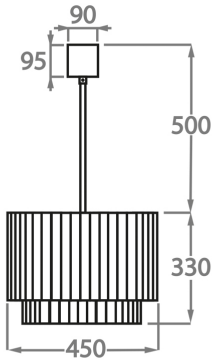

Murano Glass Finish

Clear Murano

Smoke
Murano

Satin Murano

Available Sizes

Size One

CL412-PEN,
Height: 28 cm (11.02")
Diameter: 25 cm (9.84")
Bulbs: 3 x 40W E14
Net Weight: 10 kg / 22 lb

Size Two

CL412-35,
Height: 33 cm (12.99")
Diameter: 35 cm (13.78")
Bulbs: 3 x 40W E27
Net Weight: 19 kg / 42 lb

Size Three

CL412-45,
Height: 33 cm (12.99")
Diameter: 45 cm (17.72")
Bulbs: 4 x 40W E27
Net Weight: 30 kg / 66 lb

Size Four

CL412-60,
Height: 33 cm (12.99")
Diameter: 60 cm (23.62")
Bulbs: 6 x 40W E27
Net Weight: 39 kg / 86 lb

Size Five

CL412-75,
Height: 33 cm (12.99")
Diameter: 75 cm (29.53")
Bulbs: 8 x 40W E27
Net Weight: 49 kg / 108 lb

Size Six

CL412-90,
Height: 33 cm (12.99")
Diameter: 90 cm (35.43")
Bulbs: 9 x 40W E27
Net Weight: 64 kg / 141 lb

Size Seven

CL412-100,
Height: 33 cm (12.99")
Diameter: 100 cm (39.37")
Bulbs: 12 x 40W E27
Net Weight: 96 kg / 212 lb