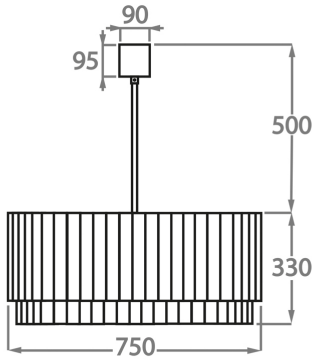

Murano Glass Finish

Clear Murano

Smoke
Murano

Satin Murano

Available Sizes

Size One

CL412-PEN,
Height: 28 cm (11.02")
Diameter: 25 cm (9.84")
Bulbs: 3 x 40W E14
Net Weight: 10 kg / 22 lb

Size Two

CL412-35,
Height: 33 cm (12.99")
Diameter: 35 cm (13.78")
Bulbs: 3 x 40W E27
Net Weight: 19 kg / 42 lb

Size Three

CL412-45,
Height: 33 cm (12.99")
Diameter: 45 cm (17.72")
Bulbs: 4 x 40W E27
Net Weight: 30 kg / 66 lb

Size Four

CL412-60,
Height: 33 cm (12.99")
Diameter: 60 cm (23.62")
Bulbs: 6 x 40W E27
Net Weight: 39 kg / 86 lb

Size Five

CL412-75,
Height: 33 cm (12.99")
Diameter: 75 cm (29.53")
Bulbs: 8 x 40W E27
Net Weight: 49 kg / 108 lb

Size Six

CL412-90,
Height: 33 cm (12.99")
Diameter: 90 cm (35.43")
Bulbs: 9 x 40W E27
Net Weight: 64 kg / 141 lb

Size Seven

CL412-100,
Height: 33 cm (12.99")
Diameter: 100 cm (39.37")
Bulbs: 12 x 40W E27
Net Weight: 96 kg / 212 lb