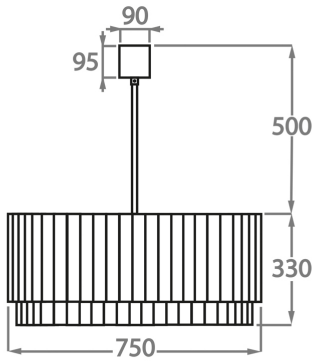

Murano Glass Finish

Clear Murano

Smoke
Murano

Satin Murano

Available Sizes

Size One

CL412-PEN,
Height: 28 cm (11.02")
Diameter: 25 cm (9.84")
3 x 40W E14
Max Watt and Lamps: 40W x 3
Net Weight: 10 kg / 22 lb

Size Two

CL412-35,
Height: 33 cm (12.99")
Diameter: 35 cm (13.78")
3 x 40W E27
Max Watt and Lamps: 40W x 3
Net Weight: 19 kg / 42 lb

Size Three

CL412-45,
Height: 33 cm (12.99")
Diameter: 45 cm (17.72")
4 x 40W E27
Max Watt and Lamps: 40W x 4
Net Weight: 30 kg / 66 lb

Size Four

CL412-60,
Height: 33 cm (12.99")
Diameter: 60 cm (23.62")
6 x 40W E27
Max Watt and Lamps: 40W x 6
Net Weight: 39 kg / 86 lb

Size Five

CL412-75,
Height: 33 cm (12.99")
Diameter: 75 cm (29.53")
8 x 40W E27
Max Watt and Lamps: 40W x 8
Net Weight: 49 kg / 108 lb

Size Six

CL412-90,
Height: 33 cm (12.99")
Diameter: 90 cm (35.43")
9 x 40W E27
Max Watt and Lamps: 40W x 9
Net Weight: 64 kg / 141 lb

Size Seven

CL412-100,
Height: 33 cm (12.99")
Diameter: 100 cm (39.37")
12 x 40W E27
Max Watt and Lamps: 40W x 12
Net Weight: 96 kg / 212 lb