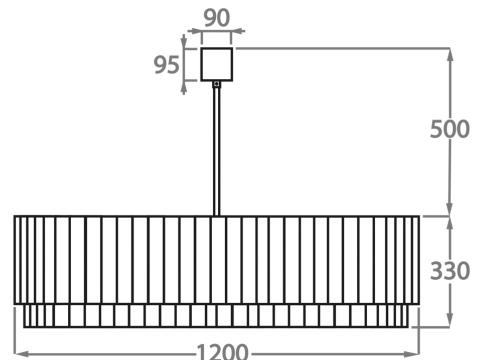

Size Four

CL412-60,
Height: 33 cm (12.99")
Diameter: 60 cm (23.62")
6 x 40W E27
Max Watt and Lamps: 40W x 6
Net Weight: 39 kg / 86 lb

Size Five

CL412-75,
Height: 33 cm (12.99")
Diameter: 75 cm (29.53")
8 x 40W E27
Max Watt and Lamps: 40W x 8
Net Weight: 49 kg / 108 lb

Size Six

CL412-90,
Height: 33 cm (12.99")
Diameter: 90 cm (35.43")
9 x 40W E27
Max Watt and Lamps: 40W x 9
Net Weight: 64 kg / 141 lb

Size Seven

CL412-100,
Height: 33 cm (12.99")
Diameter: 100 cm (39.37")
12 x 40W E27
Max Watt and Lamps: 40W x 12
Net Weight: 96 kg / 212 lb

Size Eight

CL412-120,
Height: 33 cm (12.99")
Diameter: 120 cm (47.24")
12 x 40W E27
Max Watt and Lamps: 40W x 12
Net Weight: 97 kg / 214 lb

Size Nine

CL412-130,

Height: 33 cm (12.99")

Diameter: 130 cm (51.18")

18 x 40W E27

Max Watt and Lamps: 40W x 18

Net Weight: 138 kg / 304 lb

The dimensions of the central rod/chain and ceiling rose are not included in the height measurements.
The standard rod and ceiling rose is 50cm (20"), but this can be ordered in different sizes by the customer.