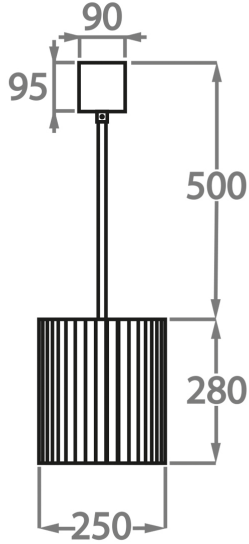

#### Murano Glass Finish

Clear Murano

Smoke  
Murano

Satin Murano

Available Sizes

**Size One**

CL412-PEN,  
Height: 28 cm (11.02")  
Diameter: 25 cm (9.84")  
Bulbs: 3 x 40W E14  
Net Weight: 10 kg / 22 lb

**Size Two**

CL412-35,  
Height: 33 cm (12.99")  
Diameter: 35 cm (13.78")  
Bulbs: 3 x 40W E27  
Net Weight: 19 kg / 42 lb

**Size Three**

CL412-45,  
Height: 33 cm (12.99")  
Diameter: 45 cm (17.72")  
Bulbs: 4 x 40W E27  
Net Weight: 30 kg / 66 lb

**Size Four**

CL412-60,  
Height: 33 cm (12.99")  
Diameter: 60 cm (23.62")  
Bulbs: 6 x 40W E27  
Net Weight: 39 kg / 86 lb

**Size Five**

CL412-75,  
Height: 33 cm (12.99")  
Diameter: 75 cm (29.53")  
Bulbs: 8 x 40W E27  
Net Weight: 49 kg / 108 lb

**Size Six**

CL412-90,  
Height: 33 cm (12.99")  
Diameter: 90 cm (35.43")  
Bulbs: 9 x 40W E27  
Net Weight: 64 kg / 141 lb

**Size Seven**

CL412-100,  
Height: 33 cm (12.99")  
Diameter: 100 cm (39.37")  
Bulbs: 12 x 40W E27  
Net Weight: 96 kg / 212 lb