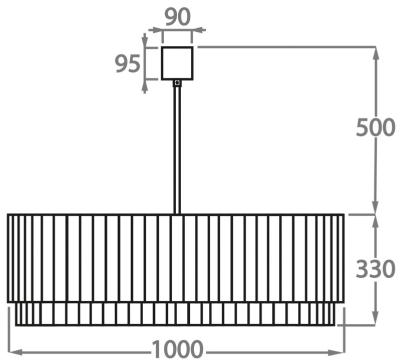

CL412-35,  
Height: 33 cm (12.99")  
Diameter: 35 cm (13.78")  
Bulbs: 3 x 40W E27  
Net Weight: 19 kg / 42 lb

**Size Three**

CL412-45,  
Height: 33 cm (12.99")  
Diameter: 45 cm (17.72")  
Bulbs: 4 x 40W E27  
Net Weight: 30 kg / 66 lb

**Size Four**

CL412-60,  
Height: 33 cm (12.99")  
Diameter: 60 cm (23.62")  
Bulbs: 6 x 40W E27  
Net Weight: 39 kg / 86 lb

**Size Five**

CL412-75,  
Height: 33 cm (12.99")  
Diameter: 75 cm (29.53")  
Bulbs: 8 x 40W E27  
Net Weight: 49 kg / 108 lb

**Size Six**

CL412-90,  
Height: 33 cm (12.99")  
Diameter: 90 cm (35.43")  
Bulbs: 9 x 40W E27  
Net Weight: 64 kg / 141 lb

**Size Seven**

CL412-100,  
Height: 33 cm (12.99")  
Diameter: 100 cm (39.37")  
Bulbs: 12 x 40W E27  
Net Weight: 96 kg / 212 lb

**Size Eight**

CL412-120,  
Height: 33 cm (12.99")  
Diameter: 120 cm (47.24")  
Bulbs: 12 x 40W E27  
Net Weight: 97 kg / 214 lb

**Size Nine**

CL412-130,

Height: 33 cm (12.99")

Diameter: 130 cm (51.18")

Bulbs: 18 x 40W E27