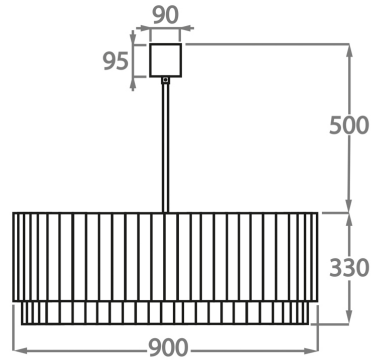

CL412-35,  
Height: 33 cm (12.99")  
Diameter: 35 cm (13.78")  
Bulbs: 3 x 40W E27  
Net Weight: 19 kg / 42 lb

**Size Three**

CL412-45,  
Height: 33 cm (12.99")  
Diameter: 45 cm (17.72")  
Bulbs: 4 x 40W E27  
Net Weight: 30 kg / 66 lb

**Size Four**

CL412-60,  
Height: 33 cm (12.99")  
Diameter: 60 cm (23.62")  
Bulbs: 6 x 40W E27  
Net Weight: 39 kg / 86 lb

**Size Five**

CL412-75,  
Height: 33 cm (12.99")  
Diameter: 75 cm (29.53")  
Bulbs: 8 x 40W E27  
Net Weight: 49 kg / 108 lb

**Size Six**

CL412-90,  
Height: 33 cm (12.99")  
Diameter: 90 cm (35.43")  
Bulbs: 9 x 40W E27  
Net Weight: 64 kg / 141 lb

**Size Seven**

CL412-100,  
Height: 33 cm (12.99")  
Diameter: 100 cm (39.37")  
Bulbs: 12 x 40W E27  
Net Weight: 96 kg / 212 lb

**Size Eight**

CL412-120,  
Height: 33 cm (12.99")  
Diameter: 120 cm (47.24")  
Bulbs: 12 x 40W E27  
Net Weight: 97 kg / 214 lb

**Size Nine**

CL412-130,

Height: 33 cm (12.99")

Diameter: 130 cm (51.18")

Bulbs: 18 x 40W E27