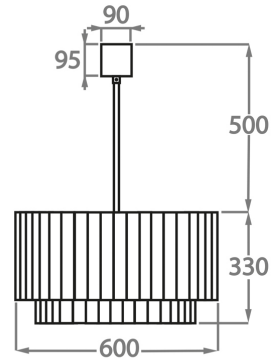

#### Murano Glass Finish

Clear Murano

Smoke  
Murano

Satin Murano

Available Sizes

**Size One**

CL412-PEN,  
Height: 28 cm (11.02")  
Diameter: 25 cm (9.84")  
Bulbs: 3 x 40W E14  
Net Weight: 10 kg / 22 lb

**Size Two**

CL412-35,  
Height: 33 cm (12.99")  
Diameter: 35 cm (13.78")  
Bulbs: 3 x 40W E27  
Net Weight: 19 kg / 42 lb

**Size Three**

CL412-45,  
Height: 33 cm (12.99")  
Diameter: 45 cm (17.72")  
Bulbs: 4 x 40W E27  
Net Weight: 30 kg / 66 lb

**Size Four**

CL412-60,  
Height: 33 cm (12.99")  
Diameter: 60 cm (23.62")  
Bulbs: 6 x 40W E27  
Net Weight: 39 kg / 86 lb

**Size Five**

CL412-75,  
Height: 33 cm (12.99")  
Diameter: 75 cm (29.53")  
Bulbs: 8 x 40W E27  
Net Weight: 49 kg / 108 lb

**Size Six**

CL412-90,  
Height: 33 cm (12.99")  
Diameter: 90 cm (35.43")  
Bulbs: 9 x 40W E27  
Net Weight: 64 kg / 141 lb

**Size Seven**

CL412-100,  
Height: 33 cm (12.99")  
Diameter: 100 cm (39.37")  
Bulbs: 12 x 40W E27  
Net Weight: 96 kg / 212 lb