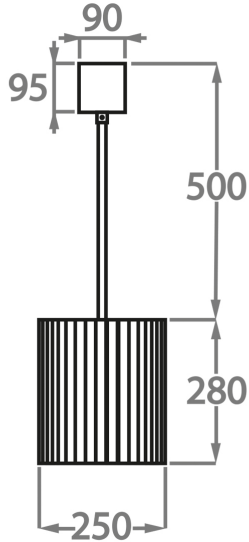

Murano Glass Finish

Clear Murano

Smoke
Murano

Satin Murano

Available Sizes

Size One

CL412-PEN,
Height: 28 cm (11.02")
Diameter: 25 cm (9.84")
3 x 40W E14
Max Watt and Lamps: 40W x 3
Net Weight: 10 kg / 22 lb

Size Two

CL412-35,
Height: 33 cm (12.99")
Diameter: 35 cm (13.78")
3 x 40W E27
Max Watt and Lamps: 40W x 3
Net Weight: 19 kg / 42 lb

Size Three

CL412-45,
Height: 33 cm (12.99")
Diameter: 45 cm (17.72")
4 x 40W E27
Max Watt and Lamps: 40W x 4
Net Weight: 30 kg / 66 lb

Size Four

CL412-60,
Height: 33 cm (12.99")
Diameter: 60 cm (23.62")
6 x 40W E27
Max Watt and Lamps: 40W x 6
Net Weight: 39 kg / 86 lb

Size Five

CL412-75,
Height: 33 cm (12.99")
Diameter: 75 cm (29.53")
8 x 40W E27
Max Watt and Lamps: 40W x 8
Net Weight: 49 kg / 108 lb

Size Six

CL412-90,
Height: 33 cm (12.99")
Diameter: 90 cm (35.43")
9 x 40W E27
Max Watt and Lamps: 40W x 9
Net Weight: 64 kg / 141 lb

Size Seven

CL412-100,
Height: 33 cm (12.99")
Diameter: 100 cm (39.37")
12 x 40W E27
Max Watt and Lamps: 40W x 12
Net Weight: 96 kg / 212 lb