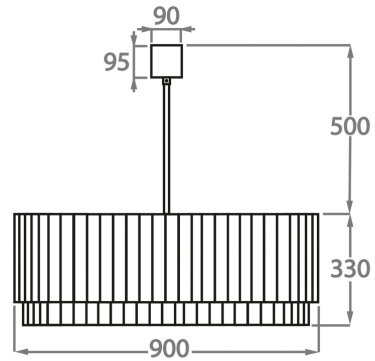

Murano Glass Finish

Clear Murano

Smoke
Murano

Satin Murano

Available Sizes

Size One

CL412-PEN,
Height: 28 cm (11.02")
Diameter: 25 cm (9.84")
3 x 40W E14
Max Watt and Lamps: 40W x 3
Net Weight: 10 kg / 22 lb

Size Two

CL412-35,
Height: 33 cm (12.99")
Diameter: 35 cm (13.78")
3 x 40W E27
Max Watt and Lamps: 40W x 3
Net Weight: 19 kg / 42 lb

Size Three

CL412-45,
Height: 33 cm (12.99")
Diameter: 45 cm (17.72")
4 x 40W E27
Max Watt and Lamps: 40W x 4
Net Weight: 30 kg / 66 lb

Size Four

CL412-60,
Height: 33 cm (12.99")
Diameter: 60 cm (23.62")
6 x 40W E27
Max Watt and Lamps: 40W x 6
Net Weight: 39 kg / 86 lb

Size Five

CL412-75,
Height: 33 cm (12.99")
Diameter: 75 cm (29.53")
8 x 40W E27
Max Watt and Lamps: 40W x 8
Net Weight: 49 kg / 108 lb

Size Six

CL412-90,
Height: 33 cm (12.99")
Diameter: 90 cm (35.43")
9 x 40W E27
Max Watt and Lamps: 40W x 9
Net Weight: 64 kg / 141 lb

Size Seven

CL412-100,
Height: 33 cm (12.99")
Diameter: 100 cm (39.37")
12 x 40W E27
Max Watt and Lamps: 40W x 12
Net Weight: 96 kg / 212 lb