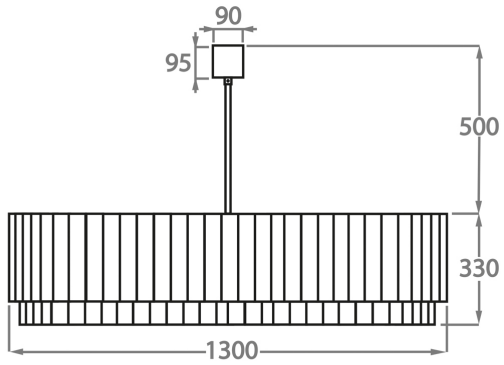

Size Four

CL412-60,
Height: 33 cm (12.99")
Diameter: 60 cm (23.62")
6 x 40W E27
Max Watt and Lamps: 40W x 6
Net Weight: 39 kg / 86 lb

Size Five

CL412-75,
Height: 33 cm (12.99")
Diameter: 75 cm (29.53")
8 x 40W E27
Max Watt and Lamps: 40W x 8
Net Weight: 49 kg / 108 lb

Size Six

CL412-90,
Height: 33 cm (12.99")
Diameter: 90 cm (35.43")
9 x 40W E27
Max Watt and Lamps: 40W x 9
Net Weight: 64 kg / 141 lb

Size Seven

CL412-100,
Height: 33 cm (12.99")
Diameter: 100 cm (39.37")
12 x 40W E27
Max Watt and Lamps: 40W x 12
Net Weight: 96 kg / 212 lb

Size Eight

CL412-120,
Height: 33 cm (12.99")
Diameter: 120 cm (47.24")
12 x 40W E27
Max Watt and Lamps: 40W x 12
Net Weight: 97 kg / 214 lb

Size Nine

CL412-130,

Height: 33 cm (12.99")

Diameter: 130 cm (51.18")

18 x 40W E27

Max Watt and Lamps: 40W x 18

Net Weight: 138 kg / 304 lb

The dimensions of the central rod/chain and ceiling rose are not included in the height measurements.
The standard rod and ceiling rose is 50cm (20"), but this can be ordered in different sizes by the customer.