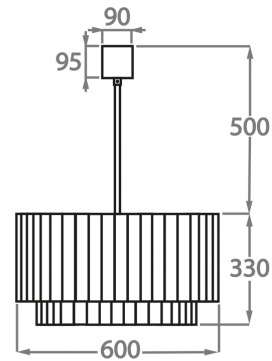

Murano Glass Finish

Clear Murano

Smoke
Murano

Satin Murano

Available Sizes

Size One

CL412-PEN,
Height: 28 cm (11.02")
Diameter: 25 cm (9.84")
3 x 40W E14
Max Watt and Lamps: 40W x 3
Net Weight: 10 kg / 22 lb

Size Two

CL412-35,
Height: 33 cm (12.99")
Diameter: 35 cm (13.78")
3 x 40W E27
Max Watt and Lamps: 40W x 3
Net Weight: 19 kg / 42 lb

Size Three

CL412-45,
Height: 33 cm (12.99")
Diameter: 45 cm (17.72")
4 x 40W E27
Max Watt and Lamps: 40W x 4
Net Weight: 30 kg / 66 lb

Size Four

CL412-60,
Height: 33 cm (12.99")
Diameter: 60 cm (23.62")
6 x 40W E27
Max Watt and Lamps: 40W x 6
Net Weight: 39 kg / 86 lb

Size Five

CL412-75,
Height: 33 cm (12.99")
Diameter: 75 cm (29.53")
8 x 40W E27
Max Watt and Lamps: 40W x 8
Net Weight: 49 kg / 108 lb

Size Six

CL412-90,
Height: 33 cm (12.99")
Diameter: 90 cm (35.43")
9 x 40W E27
Max Watt and Lamps: 40W x 9
Net Weight: 64 kg / 141 lb

Size Seven

CL412-100,
Height: 33 cm (12.99")
Diameter: 100 cm (39.37")
12 x 40W E27
Max Watt and Lamps: 40W x 12
Net Weight: 96 kg / 212 lb