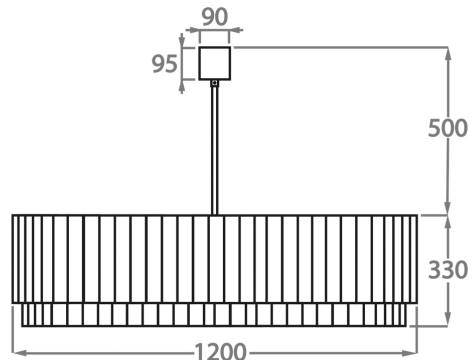

Size Four

CL412-60,
Height: 33 cm (12.99")
Diameter: 60 cm (23.62")
Bulbs: 6 x 40W E27
Net Weight: 39 kg / 86 lb

Size Five

CL412-75,
Height: 33 cm (12.99")
Diameter: 75 cm (29.53")
Bulbs: 8 x 40W E27
Net Weight: 49 kg / 108 lb

Size Six

CL412-90,
Height: 33 cm (12.99")
Diameter: 90 cm (35.43")
Bulbs: 9 x 40W E27
Net Weight: 64 kg / 141 lb

Size Seven

CL412-100,
Height: 33 cm (12.99")
Diameter: 100 cm (39.37")
Bulbs: 12 x 40W E27
Net Weight: 96 kg / 212 lb

Size Eight

CL412-120,
Height: 33 cm (12.99")
Diameter: 120 cm (47.24")
Bulbs: 12 x 40W E27
Net Weight: 97 kg / 214 lb

Size Nine

CL412-130,

Height: 33 cm (12.99")

Diameter: 130 cm (51.18")

Bulbs: 18 x 40W E27

Net Weight: 138 kg / 304 lb

The dimensions of the central rod/chain and ceiling rose are not included in the height measurements.

The standard rod and ceiling rose is 50cm (20"), but this can be ordered in different sizes by the customer.