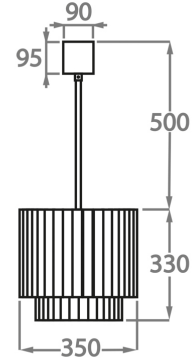

Murano Glass Finish

Clear Murano

Smoke
Murano

Satin Murano

Available Sizes

Size One

CL412-PEN,
Height: 28 cm (11.02")
Diameter: 25 cm (9.84")
Bulbs: 3 x 40W E14
Net Weight: 10 kg / 22 lb

Size Two

CL412-35,
Height: 33 cm (12.99")
Diameter: 35 cm (13.78")
Bulbs: 3 x 40W E27
Net Weight: 19 kg / 42 lb

Size Three

CL412-45,
Height: 33 cm (12.99")
Diameter: 45 cm (17.72")
Bulbs: 4 x 40W E27
Net Weight: 30 kg / 66 lb

Size Four

CL412-60,
Height: 33 cm (12.99")
Diameter: 60 cm (23.62")
Bulbs: 6 x 40W E27
Net Weight: 39 kg / 86 lb

Size Five

CL412-75,
Height: 33 cm (12.99")
Diameter: 75 cm (29.53")
Bulbs: 8 x 40W E27
Net Weight: 49 kg / 108 lb

Size Six

CL412-90,
Height: 33 cm (12.99")
Diameter: 90 cm (35.43")
Bulbs: 9 x 40W E27
Net Weight: 64 kg / 141 lb

Size Seven

CL412-100,
Height: 33 cm (12.99")
Diameter: 100 cm (39.37")
Bulbs: 12 x 40W E27
Net Weight: 96 kg / 212 lb