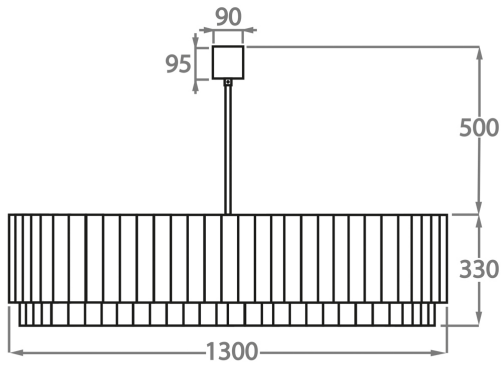

**Size Four**

CL412-60,  
Height: 33 cm (12.99")  
Diameter: 60 cm (23.62")  
Bulbs: 6 x 40W E27  
Net Weight: 39 kg / 86 lb

**Size Five**

CL412-75,  
Height: 33 cm (12.99")  
Diameter: 75 cm (29.53")  
Bulbs: 8 x 40W E27  
Net Weight: 49 kg / 108 lb

**Size Six**

CL412-90,  
Height: 33 cm (12.99")  
Diameter: 90 cm (35.43")  
Bulbs: 9 x 40W E27  
Net Weight: 64 kg / 141 lb

**Size Seven**

CL412-100,  
Height: 33 cm (12.99")  
Diameter: 100 cm (39.37")  
Bulbs: 12 x 40W E27  
Net Weight: 96 kg / 212 lb

**Size Eight**

CL412-120,  
Height: 33 cm (12.99")  
Diameter: 120 cm (47.24")  
Bulbs: 12 x 40W E27  
Net Weight: 97 kg / 214 lb

**Size Nine**

CL412-130,

Height: 33 cm (12.99")

Diameter: 130 cm (51.18")

Bulbs: 18 x 40W E27

Net Weight: 138 kg / 304 lb

The dimensions of the central rod/chain and ceiling rose are not included in the height measurements.

The standard rod and ceiling rose is 50cm (20"), but this can be ordered in different sizes by the customer.