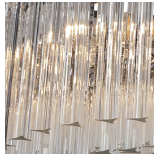

BELLA FIGURA

Oval Drum Chandelier

CL412-OVAL

Collection Name

RETRO MURANO COLLECTION

Drawing stylistic inspiration from our classic drum chandelier, this 33cm high chandelier fits comfortably into rooms with lower ceilings. Despite only being 13" high, this piece does not lose its grandeur and its crafted Murano glass rods capture light from every angle. The Oval Drum chandelier's unique design becomes a captivating focal point within whatever room that it is incorporated into.

Compatible with

Bathroom

CL412-O-90 in Clear Triangular Flat Cut Murano Glass and Chrome

Available Finishes

Metal Finish

Chrome

Brushed Dark
Bronze

Polished Gold

Murano Glass Finish

Clear Murano

Smoke
Murano

Satin Murano

Available Sizes

Size One

CL412-O-75,
Height: 33 cm (12.99")
Width: 50 cm (19.69")
Length: 75 cm (29.53")
Bulbs: 8 x 40W E27
Net Weight: 60 kg / 108 lb