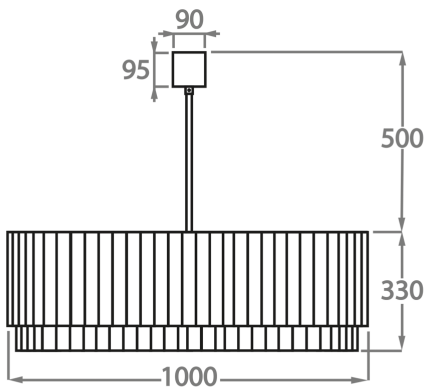

Murano Glass Finish

Clear Murano

Smoke
Murano

Satin Murano

Available Sizes

Size One

CL412-O-75,
Height: 33 cm (12.99")
Width: 50 cm (19.69")
Length: 75 cm (29.53")
Bulbs: 8 x 40W E27
Net Weight: 60 kg / 108 lb

Size Two

CL412-O-90,
Height: 33 cm (12.99")
Width: 60 cm (23.62")
Length: 90 cm (35.43")
Bulbs: 9 x 40W E27
Net Weight: 85 kg / 187 lb

Size Three

CL412-O-100,
Height: 33 cm (12.99")
Width: 60 cm (23.62")
Length: 100 cm (39.37")
Bulbs: 10 x 40W E27
Net Weight: 100 kg / 220 lb

Size Four

CL412-O-120,
Height: 33 cm (12.99")
Width: 70 cm (27.56")
Length: 120 cm (47.24")
Bulbs: 12 x 40W E27
Net Weight: 117 kg / 258 lb

The dimensions of the central rod and ceiling rose are not included in the height measurements.

The standard rod and ceiling rose is 50cm (20"), but this can be ordered in different sizes by the customer.