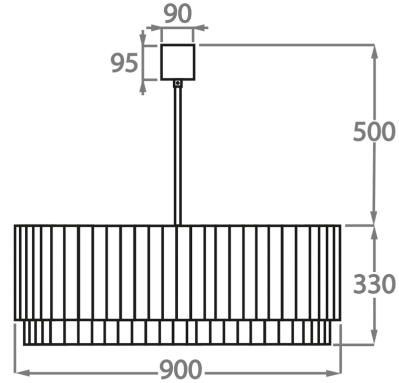

Murano Glass Finish

Clear Murano

Smoke
Murano

Satin Murano

Available Sizes

Size One

CL412-O-75,
Height: 33 cm (12.99")
Width: 50 cm (19.69")
Length: 75 cm (29.53")
Bulbs: 8 x 40W E27
Net Weight: 60 kg / 108 lb

Size Two

CL412-O-90,
Height: 33 cm (12.99")
Width: 60 cm (23.62")
Length: 90 cm (35.43")
Bulbs: 9 x 40W E27
Net Weight: 85 kg / 187 lb

Size Three

CL412-O-100,
Height: 33 cm (12.99")
Width: 60 cm (23.62")
Length: 100 cm (39.37")
Bulbs: 10 x 40W E27
Net Weight: 100 kg / 220 lb

Size Four

CL412-O-120,
Height: 33 cm (12.99")
Width: 70 cm (27.56")
Length: 120 cm (47.24")
Bulbs: 12 x 40W E27
Net Weight: 117 kg / 258 lb

The dimensions of the central rod and ceiling rose are not included in the height measurements.

The standard rod and ceiling rose is 50cm (20"), but this can be ordered in different sizes by the customer.