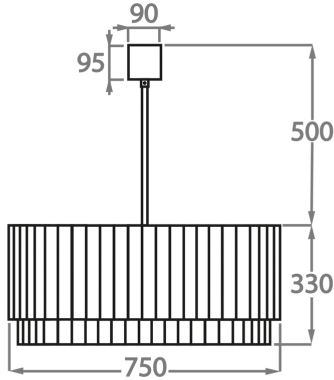

Murano Glass Finish

Clear Murano

Smoke
Murano

Satin Murano

Available Sizes

Size One

CL412-O-75,
Height: 33 cm (12.99")
Width: 50 cm (19.69")
Length: 75 cm (29.53")
Bulbs: 8 x 40W E27
Net Weight: 60 kg / 108 lb

Size Two

CL412-O-90,
Height: 33 cm (12.99")
Width: 60 cm (23.62")
Length: 90 cm (35.43")
Bulbs: 9 x 40W E27
Net Weight: 85 kg / 187 lb

Size Three

CL412-O-100,
Height: 33 cm (12.99")
Width: 60 cm (23.62")
Length: 100 cm (39.37")
Bulbs: 10 x 40W E27
Net Weight: 100 kg / 220 lb

Size Four

CL412-O-120,
Height: 33 cm (12.99")
Width: 70 cm (27.56")
Length: 120 cm (47.24")
Bulbs: 12 x 40W E27
Net Weight: 117 kg / 258 lb

The dimensions of the central rod and ceiling rose are not included in the height measurements.

The standard rod and ceiling rose is 50cm (20"), but this can be ordered in different sizes by the customer.