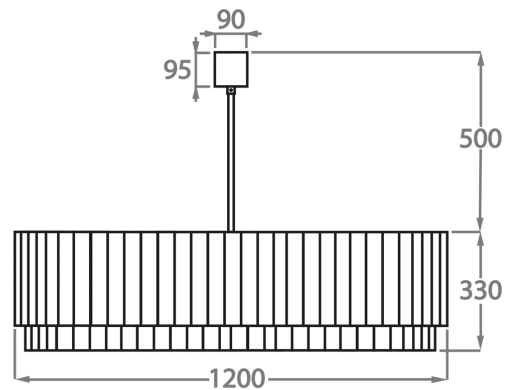

Murano Glass Finish

Clear Murano

Smoke
Murano

Satin Murano

Available Sizes

Size One

CL412-O-75,
Height: 33 cm (12.99")
Width: 50 cm (19.69")
Length: 75 cm (29.53")
Bulbs: 8 x 40W E27
Net Weight: 60 kg / 108 lb

Size Two

CL412-O-90,
Height: 33 cm (12.99")
Width: 60 cm (23.62")
Length: 90 cm (35.43")
Bulbs: 9 x 40W E27
Net Weight: 85 kg / 187 lb

Size Three

CL412-O-100,
Height: 33 cm (12.99")
Width: 60 cm (23.62")
Length: 100 cm (39.37")
Bulbs: 10 x 40W E27
Net Weight: 100 kg / 220 lb

Size Four

CL412-O-120,
Height: 33 cm (12.99")
Width: 70 cm (27.56")
Length: 120 cm (47.24")
Bulbs: 12 x 40W E27
Net Weight: 117 kg / 258 lb

The dimensions of the central rod and ceiling rose are not included in the height measurements.

The standard rod and ceiling rose is 50cm (20"), but this can be ordered in different sizes by the customer.