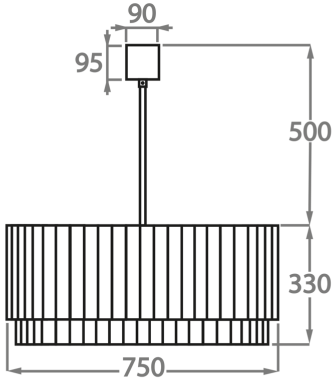

BELLA FIGURA

Oval Drum Chandelier

CL412-OVAL

Collection Name

RETRO MURANO COLLECTION

Drawing stylistic inspiration from our classic drum chandelier, this 33cm high chandelier fits comfortably into rooms with lower ceilings. Despite only being 13" high, this piece does not lose its grandeur and its crafted Murano glass rods capture light from every angle. The Oval Drum chandelier's unique design becomes a captivating focal point within whatever room that it is incorporated into.

Murano Glass Finish

Clear Murano

Smoke
Murano

Satin Murano

Available Sizes

Size One

CL412-O-75,
Height: 33 cm (12.99")
Width: 50 cm (19.69")
Length: 75 cm (29.53")
Bulbs: 8 x 40w E27
Net Weight: 60 kg / 108 lb

Size Two

CL412-O-90,
Height: 33 cm (12.99")
Width: 60 cm (23.62")
Length: 90 cm (35.43")
Bulbs: 9 x 40w E27
Net Weight: 85 kg / 187 lb

Size Three

CL412-O-100,
Height: 33 cm (12.99")
Width: 60 cm (23.62")
Length: 100 cm (39.37")
Bulbs: 10 x 40w E27
Net Weight: 100 kg / 220 lb

Size Four

CL412-O-120,
Height: 33 cm (12.99")
Width: 70 cm (27.56")
Length: 120 cm (47.24")
Bulbs: 12 x 40w E27
Net Weight: 117 kg / 258 lb

The dimensions of the central rod and ceiling rose are not included in the height measurements
The standard rod and ceiling rose is 50cm (20"), but this can be ordered in different sizes by the customer