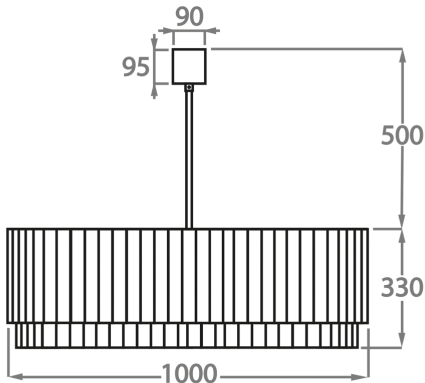

BELLA FIGURA

Oval Drum Chandelier

CL412-OVAL

Collection Name

RETRO MURANO COLLECTION

Drawing stylistic inspiration from our classic drum chandelier, this 33cm high chandelier fits comfortably into rooms with lower ceilings. Despite only being 13" high, this piece does not lose its grandeur and its crafted Murano glass rods capture light from every angle. The Oval Drum chandelier's unique design becomes a captivating focal point within whatever room that it is incorporated into.

Murano Glass Colours

Clear Murano

Smoke
Murano

Satin Murano

Available Sizes

Size One

CL412-O-75,
Height: 33 cm (12.99")
Width: 50 cm (19.69")
Length: 75 cm (29.53")
8 x 40w E27
Max Watt and Lamps: 40w x 8
Net Weight: 60 kg / 108 lb

Size Two

CL412-O-90,
Height: 33 cm (12.99")
Width: 60 cm (23.62")
Length: 90 cm (35.43")
9 x 40w E27
Max Watt and Lamps: 40w x 9
Net Weight: 85 kg / 187 lb

Size Three

CL412-O-100,
Height: 33 cm (12.99")
Width: 60 cm (23.62")
Length: 100 cm (39.37")
10 x 40w E27
Max Watt and Lamps: 40w x 10
Net Weight: 100 kg / 220 lb

Size Four

CL412-O-120,
Height: 33 cm (12.99")
Width: 70 cm (27.56")
Length: 120 cm (47.24")
12 x 40w E27
Max Watt and Lamps: 40w x 12
Net Weight: 117 kg / 258 lb

The dimensions of the central rod and ceiling rose are not included in the height measurements
The standard rod and ceiling rose is 50cm (20"), but this can be ordered in different sizes by the customer