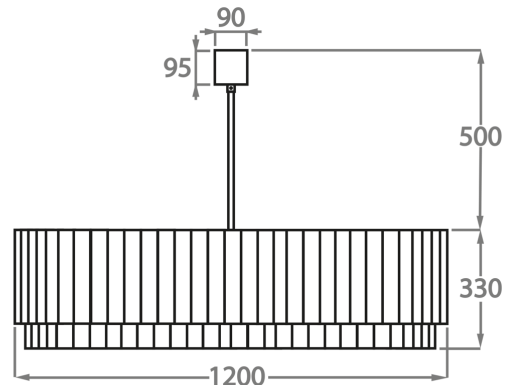

Murano Glass Finish

Clear Murano

Smoke
Murano

Satin Murano

Available Sizes

Size One

CL412-O-75,
Height: 33 cm (12.99")
Width: 50 cm (19.69")
Length: 75 cm (29.53")
Bulbs: 8 x 40w E27
Net Weight: 60 kg / 108 lb

Size Two

CL412-O-90,
Height: 33 cm (12.99")
Width: 60 cm (23.62")
Length: 90 cm (35.43")
Bulbs: 9 x 40w E27
Net Weight: 85 kg / 187 lb

Size Three

CL412-O-100,
Height: 33 cm (12.99")
Width: 60 cm (23.62")
Length: 100 cm (39.37")
Bulbs: 10 x 40w E27
Net Weight: 100 kg / 220 lb

Size Four

CL412-O-120,
Height: 33 cm (12.99")
Width: 70 cm (27.56")
Length: 120 cm (47.24")
Bulbs: 12 x 40w E27
Net Weight: 117 kg / 258 lb

The dimensions of the central rod and ceiling rose are not included in the height measurements
The standard rod and ceiling rose is 50cm (20"), but this can be ordered in different sizes by the customer