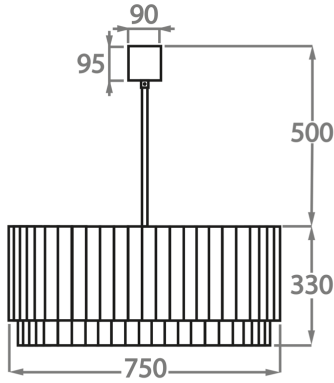

BELLA FIGURA

Oval Drum Chandelier

CL412-OVAL

Collection Name

RETRO MURANO COLLECTION

Drawing stylistic inspiration from our classic drum chandelier, this 33cm high chandelier fits comfortably into rooms with lower ceilings. Despite only being 13" high, this piece does not lose its grandeur and its crafted Murano glass rods capture light from every angle. The Oval Drum chandelier's unique design becomes a captivating focal point within whatever room that it is incorporated into.

Murano Glass Colours

Clear Murano

Smoke
Murano

Satin Murano

Available Sizes

Size One

CL412-O-75,
Height: 33 cm (12.99")
Width: 50 cm (19.69")
Length: 75 cm (29.53")
8 x 40w E27
Max Watt and Lamps: 40w x 8
Net Weight: 60 kg / 108 lb

Size Two

CL412-O-90,
Height: 33 cm (12.99")
Width: 60 cm (23.62")
Length: 90 cm (35.43")
9 x 40w E27
Max Watt and Lamps: 40w x 9
Net Weight: 85 kg / 187 lb

Size Three

CL412-O-100,
Height: 33 cm (12.99")
Width: 60 cm (23.62")
Length: 100 cm (39.37")
10 x 40w E27
Max Watt and Lamps: 40w x 10
Net Weight: 100 kg / 220 lb

Size Four

CL412-O-120,
Height: 33 cm (12.99")
Width: 70 cm (27.56")
Length: 120 cm (47.24")
12 x 40w E27
Max Watt and Lamps: 40w x 12
Net Weight: 117 kg / 258 lb

The dimensions of the central rod and ceiling rose are not included in the height measurements
The standard rod and ceiling rose is 50cm (20"), but this can be ordered in different sizes by the customer