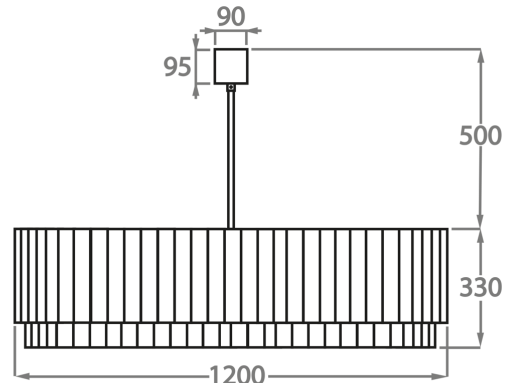

Murano Glass Colours

Clear Murano

Smoke
Murano

Satin Murano

Available Sizes

Size One

CL412-O-75,
Height: 33 cm (12.99")
Width: 50 cm (19.69")
Length: 75 cm (29.53")
8 x 40w E27
Max Watt and Lamps: 40w x 8
Net Weight: 60 kg / 108 lb

Size Two

CL412-O-90,
Height: 33 cm (12.99")
Width: 60 cm (23.62")
Length: 90 cm (35.43")
9 x 40w E27
Max Watt and Lamps: 40w x 9
Net Weight: 85 kg / 187 lb

Size Three

CL412-O-100,
Height: 33 cm (12.99")
Width: 60 cm (23.62")
Length: 100 cm (39.37")
10 x 40w E27
Max Watt and Lamps: 40w x 10
Net Weight: 100 kg / 220 lb

Size Four

CL412-O-120,
Height: 33 cm (12.99")
Width: 70 cm (27.56")
Length: 120 cm (47.24")
12 x 40w E27
Max Watt and Lamps: 40w x 12
Net Weight: 117 kg / 258 lb

The dimensions of the central rod and ceiling rose are not included in the height measurements
The standard rod and ceiling rose is 50cm (20"), but this can be ordered in different sizes by the customer