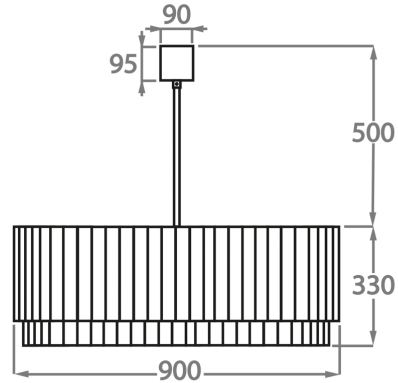

BELLA FIGURA

Oval Drum Chandelier

CL412-OVAL

Collection Name

RETRO MURANO COLLECTION

Drawing stylistic inspiration from our classic drum chandelier, this 33cm high chandelier fits comfortably into rooms with lower ceilings. Despite only being 13" high, this piece does not lose its grandeur and its crafted Murano glass rods capture light from every angle. The Oval Drum chandelier's unique design becomes a captivating focal point within whatever room that it is incorporated into.

Murano Glass Colours

Clear Murano

Smoke
Murano

Satin Murano

Available Sizes

Size One

CL412-O-75,
Height: 33 cm (12.99")
Width: 50 cm (19.69")
Length: 75 cm (29.53")
8 x 40w E27
Max Watt and Lamps: 40w x 8
Net Weight: 60 kg / 108 lb

Size Two

CL412-O-90,
Height: 33 cm (12.99")
Width: 60 cm (23.62")
Length: 90 cm (35.43")
9 x 40w E27
Max Watt and Lamps: 40w x 9
Net Weight: 85 kg / 187 lb

Size Three

CL412-O-100,
Height: 33 cm (12.99")
Width: 60 cm (23.62")
Length: 100 cm (39.37")
10 x 40w E27
Max Watt and Lamps: 40w x 10
Net Weight: 100 kg / 220 lb

Size Four

CL412-O-120,
Height: 33 cm (12.99")
Width: 70 cm (27.56")
Length: 120 cm (47.24")
12 x 40w E27
Max Watt and Lamps: 40w x 12
Net Weight: 117 kg / 258 lb

The dimensions of the central rod and ceiling rose are not included in the height measurements
The standard rod and ceiling rose is 50cm (20"), but this can be ordered in different sizes by the customer