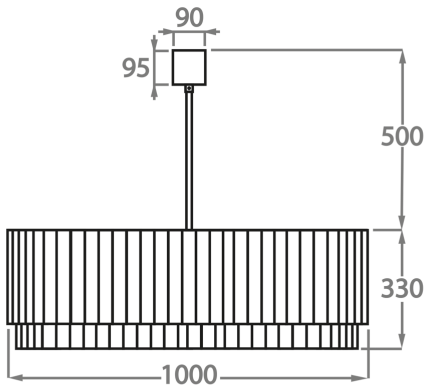

BELLA FIGURA

Oval Drum Chandelier

CL412-OVAL

Collection Name

RETRO MURANO COLLECTION

Drawing stylistic inspiration from our classic drum chandelier, this 33cm high chandelier fits comfortably into rooms with lower ceilings. Despite only being 13" high, this piece does not lose its grandeur and its crafted Murano glass rods capture light from every angle. The Oval Drum chandelier's unique design becomes a captivating focal point within whatever room that it is incorporated into.

Murano Glass Finish

Clear Murano

Smoke
Murano

Satin Murano

Available Sizes

Size One

CL412-O-75,
Height: 33 cm (12.99")
Width: 50 cm (19.69")
Length: 75 cm (29.53")
Bulbs: 8 x 40w E27
Net Weight: 60 kg / 108 lb

Size Two

CL412-O-90,
Height: 33 cm (12.99")
Width: 60 cm (23.62")
Length: 90 cm (35.43")
Bulbs: 9 x 40w E27
Net Weight: 85 kg / 187 lb

Size Three

CL412-O-100,
Height: 33 cm (12.99")
Width: 60 cm (23.62")
Length: 100 cm (39.37")
Bulbs: 10 x 40w E27
Net Weight: 100 kg / 220 lb

Size Four

CL412-O-120,
Height: 33 cm (12.99")
Width: 70 cm (27.56")
Length: 120 cm (47.24")
Bulbs: 12 x 40w E27
Net Weight: 117 kg / 258 lb

The dimensions of the central rod and ceiling rose are not included in the height measurements
The standard rod and ceiling rose is 50cm (20"), but this can be ordered in different sizes by the customer