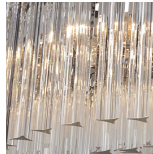

BELLA FIGURA

Oval Drum Chandelier

CL412-OVAL

Collection Name

RETRO MURANO COLLECTION

Drawing stylistic inspiration from our classic drum chandelier, this 33cm high chandelier fits comfortably into rooms with lower ceilings. Despite only being 13" high, this piece does not lose its grandeur and its crafted Murano glass rods capture light from every angle. The Oval Drum chandelier's unique design becomes a captivating focal point within whatever room that it is incorporated into.

Compatible with

Bathroom

CL412-O-90 in Smoke Triangular Flat Cut Murano Glass and Chrome

Available Finishes

Metal Finish

Chrome

Brushed Dark
Bronze

Polished Gold

Murano Glass Finish

Clear Murano

Smoke
Murano

Satin Murano

Available Sizes

Size One

CL412-O-75,
Height: 33 cm (12.99")
Width: 50 cm (19.69")
Length: 75 cm (29.53")
Bulbs: 8 x 40w E27
Net Weight: 60 kg / 108 lb