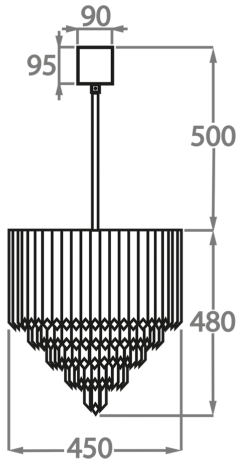

#### Murano Glass Finish

Clear Murano

Smoke Murano

Available Sizes

**Size One**

CL413-LA-25,  
Height: 38 cm (14.96")  
Diameter: 25 cm (9.84")  
Bulbs: 3 x 40w E27  
Net Weight: 13 kg / 29 lb

**Size Two**

CL413-LA-35,  
Height: 42 cm (16.54")  
Diameter: 35 cm (13.78")  
Bulbs: 3 x 40w E27  
Net Weight: 18 kg / 40 lb

**Size Three**

CL413-LA-45,  
Height: 48 cm (18.9")  
Diameter: 45 cm (17.72")  
Bulbs: 4 x 40w E27  
Net Weight: 30 kg / 66 lb

**Size Four**

CL413-LA-60,  
Height: 50 cm (19.69")  
Diameter: 60 cm (23.62")  
Bulbs: 6 x 40w E27  
Net Weight: 38 kg / 84 lb

**Size Five**

CL413-LA-75,  
Height: 65 cm (25.59")  
Diameter: 75 cm (29.53")  
Bulbs: 9 x 40w E27  
Net Weight: 55 kg / 121 lb

**Size Six**

CL413-LA-90,  
Height: 55 cm (21.65")  
Diameter: 90 cm (35.43")  
Bulbs: 12 x 40w E27  
Net Weight: 80 kg / 176 lb

**Size Seven**

CL413-LA-100,  
Height: 60 cm (23.62")  
Diameter: 100 cm (39.37")  
Bulbs: 12 x 40w E27  
Net Weight: 90 kg / 198 lb

**Size Eight**

CL413-LA-120,  
Height: 65 cm (25.59")  
Diameter: 120 cm (47.24")  
Bulbs: 23 x 40w E27  
Net Weight: 120 kg / 264 lb