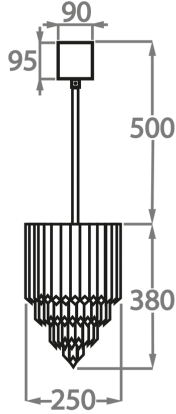

#### Murano Glass Finish

Clear Murano

Smoke Murano

Available Sizes

**Size One**

CL413-LA-25,  
Height: 38 cm (14.96")  
Diameter: 25 cm (9.84")  
Bulbs: 3 x 40w E27  
Net Weight: 13 kg / 29 lb

**Size Two**

CL413-LA-35,  
Height: 42 cm (16.54")  
Diameter: 35 cm (13.78")  
Bulbs: 3 x 40w E27  
Net Weight: 18 kg / 40 lb

**Size Three**

CL413-LA-45,  
Height: 48 cm (18.9")  
Diameter: 45 cm (17.72")  
Bulbs: 4 x 40w E27  
Net Weight: 30 kg / 66 lb

**Size Four**

CL413-LA-60,  
Height: 50 cm (19.69")  
Diameter: 60 cm (23.62")  
Bulbs: 6 x 40w E27  
Net Weight: 38 kg / 84 lb

**Size Five**

CL413-LA-75,  
Height: 65 cm (25.59")  
Diameter: 75 cm (29.53")  
Bulbs: 9 x 40w E27  
Net Weight: 55 kg / 121 lb

**Size Six**

CL413-LA-90,  
Height: 55 cm (21.65")  
Diameter: 90 cm (35.43")  
Bulbs: 12 x 40w E27  
Net Weight: 80 kg / 176 lb

**Size Seven**

CL413-LA-100,  
Height: 60 cm (23.62")  
Diameter: 100 cm (39.37")  
Bulbs: 12 x 40w E27  
Net Weight: 90 kg / 198 lb

**Size Eight**

CL413-LA-120,  
Height: 65 cm (25.59")  
Diameter: 120 cm (47.24")  
Bulbs: 23 x 40w E27  
Net Weight: 120 kg / 264 lb