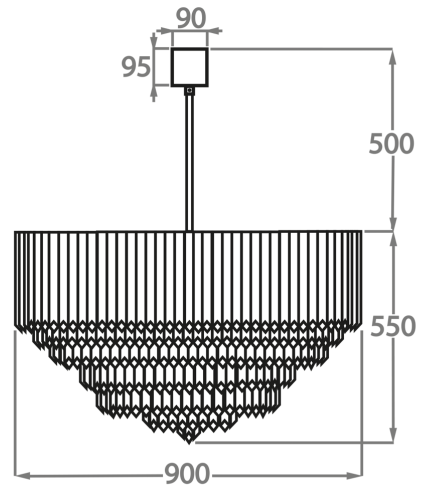

#### Murano Glass Finish

Clear Murano

Smoke Murano

Available Sizes

**Size One**

CL413-LA-25,  
Height: 38 cm (14.96")  
Diameter: 25 cm (9.84")  
Bulbs: 3 x 40w E27  
Net Weight: 13 kg / 29 lb

**Size Two**

CL413-LA-35,  
Height: 42 cm (16.54")  
Diameter: 35 cm (13.78")  
Bulbs: 3 x 40w E27  
Net Weight: 18 kg / 40 lb

**Size Three**

CL413-LA-45,  
Height: 48 cm (18.9")  
Diameter: 45 cm (17.72")  
Bulbs: 4 x 40w E27  
Net Weight: 30 kg / 66 lb

**Size Four**

CL413-LA-60,  
Height: 50 cm (19.69")  
Diameter: 60 cm (23.62")  
Bulbs: 6 x 40w E27  
Net Weight: 38 kg / 84 lb

**Size Five**

CL413-LA-75,  
Height: 65 cm (25.59")  
Diameter: 75 cm (29.53")  
Bulbs: 9 x 40w E27  
Net Weight: 55 kg / 121 lb

**Size Six**

CL413-LA-90,  
Height: 55 cm (21.65")  
Diameter: 90 cm (35.43")  
Bulbs: 12 x 40w E27  
Net Weight: 80 kg / 176 lb

**Size Seven**

CL413-LA-100,  
Height: 60 cm (23.62")  
Diameter: 100 cm (39.37")  
Bulbs: 12 x 40w E27  
Net Weight: 90 kg / 198 lb

**Size Eight**

CL413-LA-120,  
Height: 65 cm (25.59")  
Diameter: 120 cm (47.24")  
Bulbs: 23 x 40w E27  
Net Weight: 120 kg / 264 lb