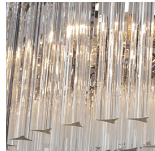

#### Murano Glass Finish

Clear Murano

Smoke Murano

Available Sizes

**Size One**

CL413-LA-25,  
Height: 38 cm (14.96")  
Diameter: 25 cm (9.84")  
Bulbs: 3 x 40w E27  
Net Weight: 13 kg / 29 lb

**Size Two**

CL413-LA-35,  
Height: 42 cm (16.54")  
Diameter: 35 cm (13.78")  
Bulbs: 3 x 40w E27  
Net Weight: 18 kg / 40 lb