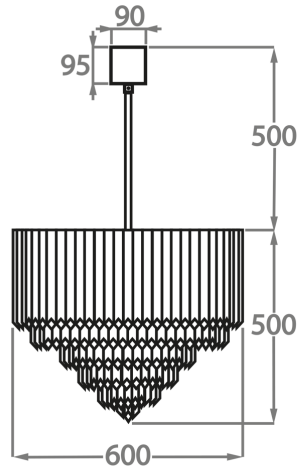

#### Murano Glass Finish

Clear Murano

Smoke Murano

Available Sizes

**Size One**

CL413-LA-25,  
Height: 38 cm (14.96")  
Diameter: 25 cm (9.84")  
Bulbs: 3 x 40w E27  
Net Weight: 13 kg / 29 lb

**Size Two**

CL413-LA-35,  
Height: 42 cm (16.54")  
Diameter: 35 cm (13.78")  
Bulbs: 3 x 40w E27  
Net Weight: 18 kg / 40 lb

**Size Three**

CL413-LA-45,  
Height: 48 cm (18.9")  
Diameter: 45 cm (17.72")  
Bulbs: 4 x 40w E27  
Net Weight: 30 kg / 66 lb

**Size Four**

CL413-LA-60,  
Height: 50 cm (19.69")  
Diameter: 60 cm (23.62")  
Bulbs: 6 x 40w E27  
Net Weight: 38 kg / 84 lb

**Size Five**

CL413-LA-75,  
Height: 65 cm (25.59")  
Diameter: 75 cm (29.53")  
Bulbs: 9 x 40w E27  
Net Weight: 55 kg / 121 lb

**Size Six**

CL413-LA-90,  
Height: 55 cm (21.65")  
Diameter: 90 cm (35.43")  
Bulbs: 12 x 40w E27  
Net Weight: 80 kg / 176 lb

**Size Seven**

CL413-LA-100,  
Height: 60 cm (23.62")  
Diameter: 100 cm (39.37")  
Bulbs: 12 x 40w E27  
Net Weight: 90 kg / 198 lb

**Size Eight**

CL413-LA-120,  
Height: 65 cm (25.59")  
Diameter: 120 cm (47.24")  
Bulbs: 23 x 40w E27  
Net Weight: 120 kg / 264 lb