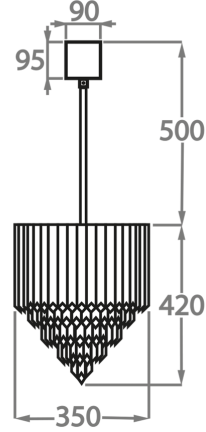

#### Murano Glass Finish

Clear Murano

Smoke Murano

Available Sizes

**Size One**

CL413-LA-25,  
Height: 38 cm (14.96")  
Diameter: 25 cm (9.84")  
Bulbs: 3 x 40w E27  
Net Weight: 13 kg / 29 lb

**Size Two**

CL413-LA-35,  
Height: 42 cm (16.54")  
Diameter: 35 cm (13.78")  
Bulbs: 3 x 40w E27  
Net Weight: 18 kg / 40 lb

**Size Three**

CL413-LA-45,  
Height: 48 cm (18.9")  
Diameter: 45 cm (17.72")  
Bulbs: 4 x 40w E27  
Net Weight: 30 kg / 66 lb

**Size Four**

CL413-LA-60,  
Height: 50 cm (19.69")  
Diameter: 60 cm (23.62")  
Bulbs: 6 x 40w E27  
Net Weight: 38 kg / 84 lb

**Size Five**

CL413-LA-75,  
Height: 65 cm (25.59")  
Diameter: 75 cm (29.53")  
Bulbs: 9 x 40w E27  
Net Weight: 55 kg / 121 lb

**Size Six**

CL413-LA-90,  
Height: 55 cm (21.65")  
Diameter: 90 cm (35.43")  
Bulbs: 12 x 40w E27  
Net Weight: 80 kg / 176 lb

**Size Seven**

CL413-LA-100,  
Height: 60 cm (23.62")  
Diameter: 100 cm (39.37")  
Bulbs: 12 x 40w E27  
Net Weight: 90 kg / 198 lb

**Size Eight**

CL413-LA-120,  
Height: 65 cm (25.59")  
Diameter: 120 cm (47.24")  
Bulbs: 23 x 40w E27  
Net Weight: 120 kg / 264 lb