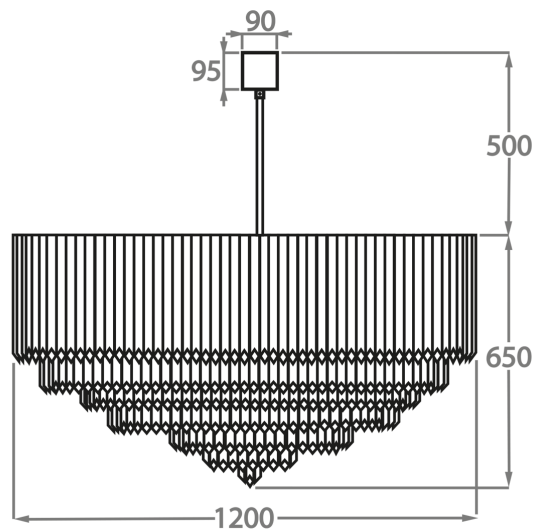

**Size Three**

CL413-LA-45,  
Height: 48 cm (18.9")  
Diameter: 45 cm (17.72")  
Bulbs: 4 x 40w E27  
Net Weight: 30 kg / 66 lb

**Size Four**

CL413-LA-60,  
Height: 50 cm (19.69")  
Diameter: 60 cm (23.62")  
Bulbs: 6 x 40w E27  
Net Weight: 38 kg / 84 lb

**Size Five**

CL413-LA-75,  
Height: 65 cm (25.59")  
Diameter: 75 cm (29.53")  
Bulbs: 9 x 40w E27  
Net Weight: 55 kg / 121 lb

**Size Six**

CL413-LA-90,  
Height: 55 cm (21.65")  
Diameter: 90 cm (35.43")  
Bulbs: 12 x 40w E27  
Net Weight: 80 kg / 176 lb

**Size Seven**

CL413-LA-100,  
Height: 60 cm (23.62")  
Diameter: 100 cm (39.37")  
Bulbs: 12 x 40w E27  
Net Weight: 90 kg / 198 lb

**Size Eight**

CL413-LA-120,  
Height: 65 cm (25.59")  
Diameter: 120 cm (47.24")  
Bulbs: 23 x 40w E27  
Net Weight: 120 kg / 264 lb

The dimensions of the central rod and ceiling rose are not included in the height measurements. Please add a minimum of 15cm (6") to take this into account. The standard rod and ceiling rose is 50cm (20"), but this can be specified in the exact size required by the customer at the time of order.