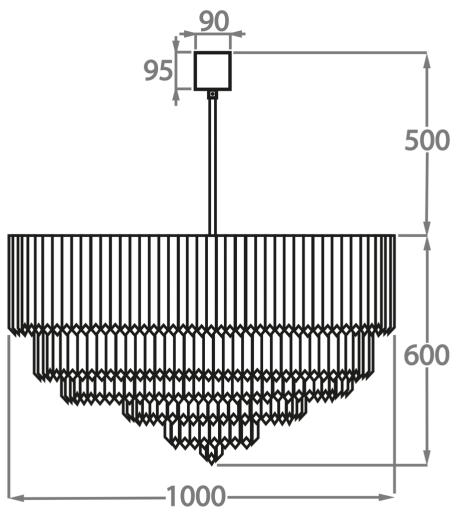

**Size Three**

CL413-LA-45,  
Height: 48 cm (18.9")  
Diameter: 45 cm (17.72")  
Bulbs: 4 x 40w E27  
Net Weight: 30 kg / 66 lb

**Size Four**

CL413-LA-60,  
Height: 50 cm (19.69")  
Diameter: 60 cm (23.62")  
Bulbs: 6 x 40w E27  
Net Weight: 38 kg / 84 lb

**Size Five**

CL413-LA-75,  
Height: 65 cm (25.59")  
Diameter: 75 cm (29.53")  
Bulbs: 9 x 40w E27  
Net Weight: 55 kg / 121 lb

**Size Six**

CL413-LA-90,  
Height: 55 cm (21.65")  
Diameter: 90 cm (35.43")  
Bulbs: 12 x 40w E27  
Net Weight: 80 kg / 176 lb

**Size Seven**

CL413-LA-100,  
Height: 60 cm (23.62")  
Diameter: 100 cm (39.37")  
Bulbs: 12 x 40w E27  
Net Weight: 90 kg / 198 lb

**Size Eight**

CL413-LA-120,  
Height: 65 cm (25.59")  
Diameter: 120 cm (47.24")  
Bulbs: 23 x 40w E27  
Net Weight: 120 kg / 264 lb

The dimensions of the central rod and ceiling rose are not included in the height measurements. Please add a minimum of 15cm (6") to take this into account. The standard rod and ceiling rose is 50cm (20"), but this can be specified in the exact size required by the customer at the time of order.