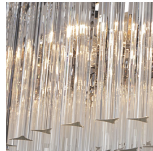

Compatible with

Bathroom

CL413-SM-35 in Clear Quadrangular Angle Cut Murano Glass and Polished Gold

Available Finishes

Metal Finish

Chrome

Brushed Dark
Bronze

Polished Gold

Murano Glass Finish

Clear Murano

Smoke Murano

Available Sizes

Size One

CL413-SM-35,
Height: 30 cm (11.81")
Diameter: 35 cm (13.78")
Bulbs: 3 × 40W E27
Net Weight: 12 kg / 26 lb

Size Two

CL413-SM-45,
Height: 33 cm (12.99")
Diameter: 45 cm (17.72")
Bulbs: 6 × 40W E27
Net Weight: 21 kg / 46 lb