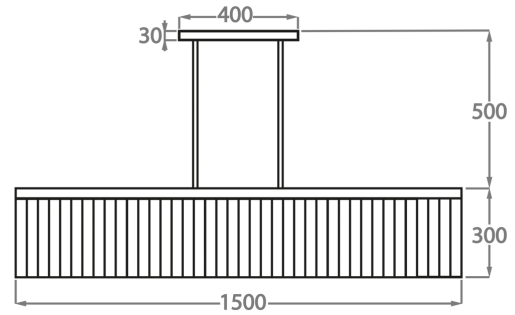

Smoke
Murano

Satin Murano

Available Sizes

Size One

CL414-90,

Height: 30 cm (11.81")

Width: 20 cm (7.87")

Length: 90 cm (35.43")

4 x 40W E27

Max Watt and Lamps: 40W x 4

Net Weight: 40 kg / 88 lb

Size Two

CL414-150,

Height: 30 cm (11.81")

Width: 20 cm (7.87")

Length: 150 cm (59.06")

8 x 40W E27

Max Watt and Lamps: 40W x 8

Net Weight: 45 kg / 99 lb

The dimensions of the central rod and ceiling rose are not included in the height measurements. Please add a minimum of 15cm (6") to take this into account. The standard rod and ceiling rose is 50cm (20"), but this can be specified in the exact size required by the customer at the time of order.