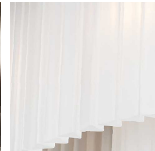

BELLA FIGURA

Rectangular Chandelier

CL414

Collection Name

RETRO MURANO COLLECTION

A contemporary rectangular ceiling light with a filled base - designed for use over dining tables, peninsulars, central islands and breakfast bars.

CL414-90 in Clear Triangular Flat Cut Murano Glass and Chrome

Available Finishes

Metal Finishes

Chrome

Polished Gold

Brushed Dark
Bronze

Murano Glass Colours

Clear Murano

Smoke
Murano

Satin Murano

Available Sizes

Size One

CL414-90,

Height: 30 cm (11.81")

Width: 20 cm (7.87")

Length: 90 cm (35.43")