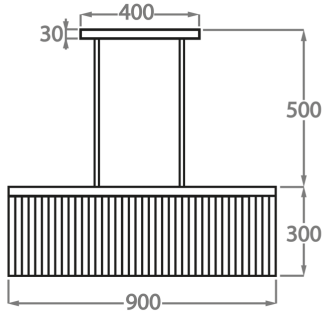

Available Sizes

Size One

CL414-90,

Height: 30 cm (11.81")

Width: 20 cm (7.87")

Length: 90 cm (35.43")

Bulbs: 4 x 40W E27

Net Weight: 40 kg / 88 lb