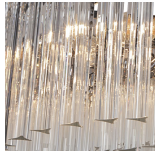

BELLA FIGURA

Rectangular Chandelier

CL414

Collection Name

RETRO MURANO COLLECTION

A contemporary rectangular ceiling light with a filled base - designed for use over dining tables, peninsulars, central islands and breakfast bars.

CL414-90 in Clear Triangular Flat Cut Murano Glass and Chrome

Available Finishes

Metal Finish

Chrome

Polished Gold

Brushed
Bronze

Murano Glass Finish

Clear
Triangular

Smoke
Triangular

Satin
Triangular

Available Sizes

Size One

CL414-90,
Height: 30 cm (11.81")
Width: 20 cm (7.87")
Length: 90 cm (35.43")
Bulbs: 4 x 40W E27
Net Weight: 40 kg / 88 lb

Size Two

CL414-150,
Height: 30 cm (11.81")
Width: 20 cm (7.87")
Length: 150 cm (59.06")
Bulbs: 8 x 40W E27
Net Weight: 45 kg / 99 lb