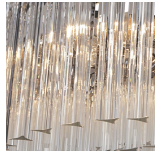

BELLA FIGURA

Rectangular Chandelier

CL414

Collection Name

RETRO MURANO COLLECTION

A contemporary rectangular ceiling light with a filled base - designed for use over dining tables, peninsulars, central islands and breakfast bars.

CL414-90 in Clear Triangular Flat Cut Murano Glass and Chrome

Available Finishes

Metal Finishes

Chrome

Polished Gold

Brushed Dark
Bronze

Murano Glass Colours

Clear Murano

Smoke
Murano

Satin Murano

Available Sizes

Size One

CL414-90,

Height: 30 cm (11.81")

Width: 20 cm (7.87")

Length: 90 cm (35.43")