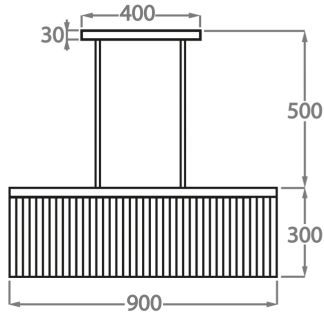

Smoke
Murano

Satin Murano

Available Sizes

Size One

CL414-90,

Height: 30 cm (11.81")

Width: 20 cm (7.87")

Length: 90 cm (35.43")

4 x 40W E27

Max Watt and Lamps: 40W x 4

Net Weight: 40 kg / 88 lb

Size Two

CL414-150,

Height: 30 cm (11.81")

Width: 20 cm (7.87")

Length: 150 cm (59.06")

8 x 40W E27

Max Watt and Lamps: 40W x 8

Net Weight: 45 kg / 99 lb

The dimensions of the central rod and ceiling rose are not included in the height measurements. Please add a minimum of 15cm (6") to take this into account. The standard rod and ceiling rose is 50cm (20"), but this can be specified in the exact size required by the customer at the time of order.