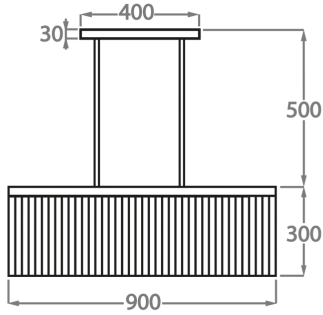

Smoke
Murano

Satin Murano

Available Sizes

Size One

CL414-90,

Height: 30 cm (11.81")

Width: 20 cm (7.87")

Length: 90 cm (35.43")

Bulbs: 4 x 40W E27

Net Weight: 40 kg / 88 lb

Size Two

CL414-150,

Height: 30 cm (11.81")

Width: 20 cm (7.87")

Length: 150 cm (59.06")

Bulbs: 8 x 40W E27

Net Weight: 45 kg / 99 lb

The dimensions of the central rod and ceiling rose are not included in the height measurements. Please add a minimum of 15cm (6") to take this into account. The standard rod and ceiling rose is 50cm (20"), but this can be specified in the exact size required by the customer at the time of order.