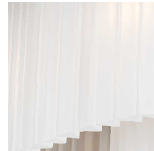

BELLA FIGURA

Rectangular Chandelier

CL414

Collection Name

RETRO MURANO COLLECTION

A contemporary rectangular ceiling light with a filled base - designed for use over dining tables, peninsulars, central islands and breakfast bars.

CL414-90 in Clear Triangular Flat Cut Murano Glass and Chrome

Available Finishes

Metal Finish

Chrome

Polished Gold

Brushed
Bronze

Murano Glass Finish

Clear
Triangular

Smoke
Triangular

Satin
Triangular

Available Sizes

Size One

CL414-90,
Height: 30 cm (11.81")
Width: 20 cm (7.87")
Length: 90 cm (35.43")
Bulbs: 4 x 40W E27
Net Weight: 40 kg / 88 lb

Size Two

CL414-150,
Height: 30 cm (11.81")
Width: 20 cm (7.87")
Length: 150 cm (59.06")
Bulbs: 8 x 40W E27
Net Weight: 45 kg / 99 lb