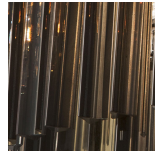

BELLA FIGURA

Rectangular Chandelier

CL414

Collection Name

RETRO MURANO COLLECTION

A contemporary rectangular ceiling light with a filled base - designed for use over dining tables, peninsulars, central islands and breakfast bars.

CL414-90 in Clear Triangular Flat Cut Murano Glass and Chrome

Available Finishes

Metal Finishes

Chrome

Polished Gold

Brushed Dark
Bronze

Murano Glass Colours

Clear Murano

Smoke
Murano

Satin Murano

Available Sizes

Size One

CL414-90,

Height: 30 cm (11.81")

Width: 20 cm (7.87")

Length: 90 cm (35.43")