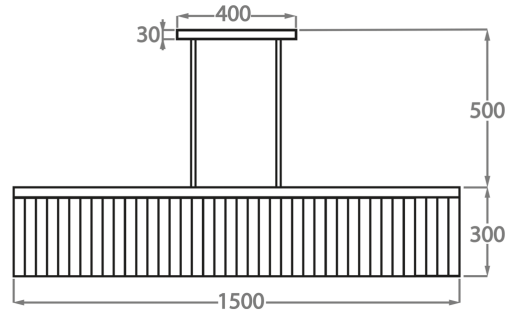

Size Two

CL414-150,

Height: 30 cm (11.81")

Width: 20 cm (7.87")

Length: 150 cm (59.06")

Bulbs: 8 x 40W E27

Net Weight: 45 kg / 99 lb