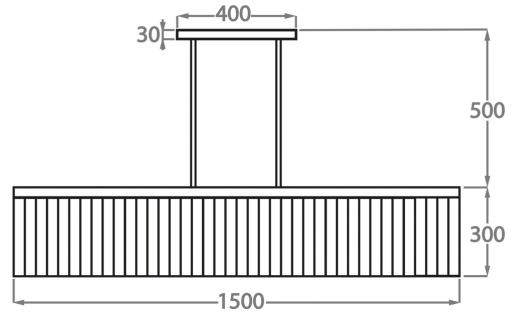

Smoke
Murano

Satin Murano

Available Sizes

Size One

CL414-90,

Height: 30 cm (11.81")

Width: 20 cm (7.87")

Length: 90 cm (35.43")

Bulbs: 4 x 40W E27

Net Weight: 40 kg / 88 lb

Size Two

CL414-150,

Height: 30 cm (11.81")

Width: 20 cm (7.87")

Length: 150 cm (59.06")

Bulbs: 8 x 40W E27

Net Weight: 45 kg / 99 lb

The dimensions of the central rod and ceiling rose are not included in the height measurements. Please add a minimum of 15cm (6") to take this into account. The standard rod and ceiling rose is 50cm (20"), but this can be specified in the exact size required by the customer at the time of order.