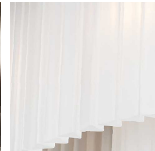

Satin Murano