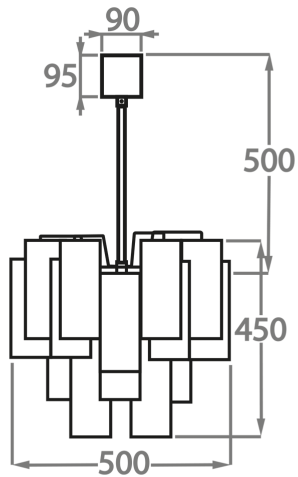

#### Murano Glass Finish

Clear  
Pentagonal  
Glass

Smoke  
Pentagonal  
Glass

**Available Sizes**

---

**Size One**

CL418-35,  
Height: 40 cm (15.75")  
Diameter: 35 cm (13.78")  
4 x 40w E27  
Max Watt and Lamps: 40w x 4  
Net Weight: 8 kg / 18 lb

**Size Two**

CL418-45,  
Height: 40 cm (15.75")  
Diameter: 45 cm (17.72")  
4 x 40W E27  
Max Watt and Lamps: 40W x 4  
Net Weight: 13 kg / 29 lb

**Size Three**

CL418-50,  
Height: 45 cm (17.72")  
Diameter: 50 cm (19.69")  
5 x 40w E27  
Max Watt and Lamps: 40w x 5  
Net Weight: 18 kg / 40 lb

**Size Four**

CL418-60,  
Height: 45 cm (17.72")  
Diameter: 60 cm (23.62")  
7 x 40w E27  
Max Watt and Lamps: 40w x 7  
Net Weight: 31 kg / 68 lb

**Size Five**

CL418-75,  
Height: 60 cm (23.62")  
Diameter: 75 cm (29.53")  
10 x 40w E27  
Max Watt and Lamps: 40w x 10  
Net Weight: 40 kg / 88 lb

**Size Six**

CL418-90,  
Height: 70 cm (27.56")  
Diameter: 90 cm (35.43")  
13 x 40w E27  
Max Watt and Lamps: 40w x 13  
Net Weight: 60 kg / 132 lb

The dimensions of the central rod/chain and ceiling rose are not included in the height measurements.  
Standard rod/chain and ceiling rose is 50cm if not otherwise specified by customer.