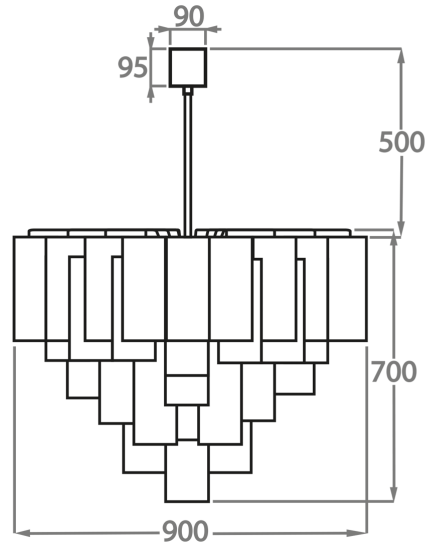

#### Murano Glass Finish

Clear  
Pentagonal  
Glass

Smoke  
Pentagonal  
Glass

Available Sizes

**Size One**

CL418-35,  
Height: 40 cm (15.75")  
Diameter: 35 cm (13.78")  
Bulbs: 4 x 40w E27  
Net Weight: 8 kg / 18 lb

**Size Two**

CL418-45,  
Height: 40 cm (15.75")  
Diameter: 45 cm (17.72")  
Bulbs: 4 x 40W E27  
Net Weight: 13 kg / 29 lb

**Size Three**

CL418-50,  
Height: 45 cm (17.72")  
Diameter: 50 cm (19.69")  
Bulbs: 5 x 40w E27  
Net Weight: 18 kg / 40 lb

**Size Four**

CL418-60,  
Height: 45 cm (17.72")  
Diameter: 60 cm (23.62")  
Bulbs: 7 x 40w E27  
Net Weight: 31 kg / 68 lb

**Size Five**

CL418-75,  
Height: 60 cm (23.62")  
Diameter: 75 cm (29.53")  
Bulbs: 10 x 40w E27  
Net Weight: 40 kg / 88 lb

**Size Six**

CL418-90,  
Height: 70 cm (27.56")  
Diameter: 90 cm (35.43")  
Bulbs: 13 x 40w E27  
Net Weight: 60 kg / 132 lb

The dimensions of the central rod/chain and ceiling rose are not included in the height measurements.  
Standard rod/chain and ceiling rose is 50cm if not otherwise specified by customer.