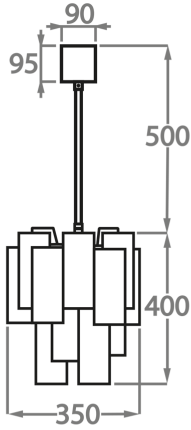

#### Murano Glass Finish

Clear  
Pentagonal  
Glass

Smoke  
Pentagonal  
Glass

**Available Sizes**

---

**Size One**

CL418-35,  
Height: 40 cm (15.75")  
Diameter: 35 cm (13.78")  
4 x 40w E27  
Max Watt and Lamps: 40w x 4  
Net Weight: 8 kg / 18 lb

**Size Two**

CL418-45,  
Height: 40 cm (15.75")  
Diameter: 45 cm (17.72")  
4 x 40W E27  
Max Watt and Lamps: 40W x 4  
Net Weight: 13 kg / 29 lb

**Size Three**

CL418-50,  
Height: 45 cm (17.72")  
Diameter: 50 cm (19.69")  
5 x 40w E27  
Max Watt and Lamps: 40w x 5  
Net Weight: 18 kg / 40 lb

**Size Four**

CL418-60,  
Height: 45 cm (17.72")  
Diameter: 60 cm (23.62")  
7 x 40w E27  
Max Watt and Lamps: 40w x 7  
Net Weight: 31 kg / 68 lb

**Size Five**

CL418-75,  
Height: 60 cm (23.62")  
Diameter: 75 cm (29.53")  
10 x 40w E27  
Max Watt and Lamps: 40w x 10  
Net Weight: 40 kg / 88 lb

**Size Six**

CL418-90,  
Height: 70 cm (27.56")  
Diameter: 90 cm (35.43")  
13 x 40w E27  
Max Watt and Lamps: 40w x 13  
Net Weight: 60 kg / 132 lb

The dimensions of the central rod/chain and ceiling rose are not included in the height measurements.  
Standard rod/chain and ceiling rose is 50cm if not otherwise specified by customer.