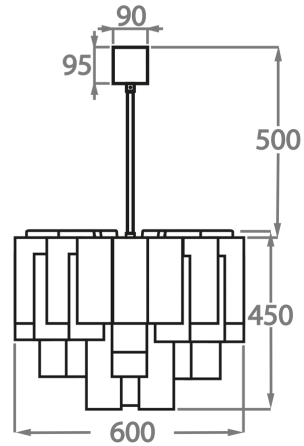

Size Four

CL418-60,
Height: 45 cm (17.72")
Diameter: 60 cm (23.62")
Bulbs: 7 x 40w E27
Net Weight: 31 kg / 68 lb