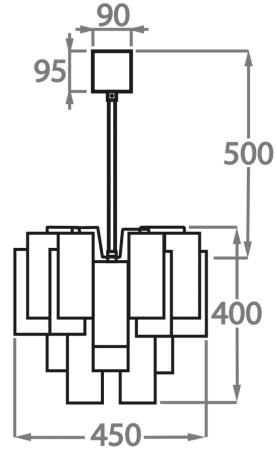

#### Murano Glass Finish

Clear  
Pentagonal  
Glass

Smoke  
Pentagonal  
Glass

**Available Sizes**

---

**Size One**

CL418-35,  
Height: 40 cm (15.75")  
Diameter: 35 cm (13.78")  
4 x 40w E27  
Max Watt and Lamps: 40w x 4  
Net Weight: 8 kg / 18 lb

**Size Two**

CL418-45,  
Height: 40 cm (15.75")  
Diameter: 45 cm (17.72")  
4 x 40W E27  
Max Watt and Lamps: 40W x 4  
Net Weight: 13 kg / 29 lb

**Size Three**

CL418-50,  
Height: 45 cm (17.72")  
Diameter: 50 cm (19.69")  
5 x 40w E27  
Max Watt and Lamps: 40w x 5  
Net Weight: 18 kg / 40 lb

**Size Four**

CL418-60,  
Height: 45 cm (17.72")  
Diameter: 60 cm (23.62")  
7 x 40w E27  
Max Watt and Lamps: 40w x 7  
Net Weight: 31 kg / 68 lb

**Size Five**

CL418-75,  
Height: 60 cm (23.62")  
Diameter: 75 cm (29.53")  
10 x 40w E27  
Max Watt and Lamps: 40w x 10  
Net Weight: 40 kg / 88 lb

**Size Six**

CL418-90,  
Height: 70 cm (27.56")  
Diameter: 90 cm (35.43")  
13 x 40w E27  
Max Watt and Lamps: 40w x 13  
Net Weight: 60 kg / 132 lb

The dimensions of the central rod/chain and ceiling rose are not included in the height measurements.  
Standard rod/chain and ceiling rose is 50cm if not otherwise specified by customer.