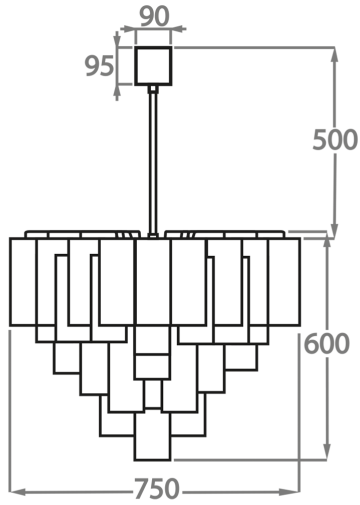

#### Murano Glass Finish

Clear  
Pentagonal  
Glass

Smoke  
Pentagonal  
Glass

Available Sizes

**Size One**

CL418-35,  
Height: 40 cm (15.75")  
Diameter: 35 cm (13.78")  
Bulbs: 4 x 40w E27  
Net Weight: 8 kg / 18 lb

**Size Two**

CL418-45,  
Height: 40 cm (15.75")  
Diameter: 45 cm (17.72")  
Bulbs: 4 x 40W E27  
Net Weight: 13 kg / 29 lb

**Size Three**

CL418-50,  
Height: 45 cm (17.72")  
Diameter: 50 cm (19.69")  
Bulbs: 5 x 40w E27  
Net Weight: 18 kg / 40 lb

**Size Four**

CL418-60,  
Height: 45 cm (17.72")  
Diameter: 60 cm (23.62")  
Bulbs: 7 x 40w E27  
Net Weight: 31 kg / 68 lb

**Size Five**

CL418-75,  
Height: 60 cm (23.62")  
Diameter: 75 cm (29.53")  
Bulbs: 10 x 40w E27  
Net Weight: 40 kg / 88 lb

**Size Six**

CL418-90,  
Height: 70 cm (27.56")  
Diameter: 90 cm (35.43")  
Bulbs: 13 x 40w E27  
Net Weight: 60 kg / 132 lb

The dimensions of the central rod/chain and ceiling rose are not included in the height measurements.  
Standard rod/chain and ceiling rose is 50cm if not otherwise specified by customer.