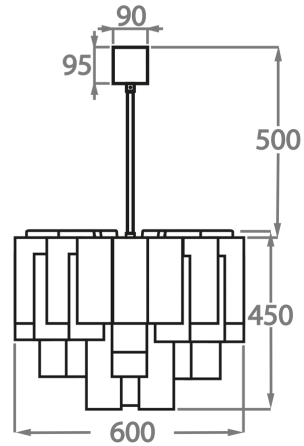

Murano Glass Finish

Clear
Pentagonal
Glass

Smoke
Pentagonal
Glass

Available Sizes

Size One

CL418-35,
Height: 40 cm (15.75")
Diameter: 35 cm (13.78")
Bulbs: 4 x 40w E27
Net Weight: 8 kg / 18 lb

Size Two

CL418-45,
Height: 40 cm (15.75")
Diameter: 45 cm (17.72")
Bulbs: 4 x 40W E27
Net Weight: 13 kg / 29 lb

Size Three

CL418-50,
Height: 45 cm (17.72")
Diameter: 50 cm (19.69")
Bulbs: 5 x 40w E27
Net Weight: 18 kg / 40 lb

Size Four

CL418-60,
Height: 45 cm (17.72")
Diameter: 60 cm (23.62")
Bulbs: 7 x 40w E27
Net Weight: 31 kg / 68 lb

Size Five

CL418-75,

Height: 60 cm (23.62")
Diameter: 75 cm (29.53")
Bulbs: 10 x 40w E27
Net Weight: 40 kg / 88 lb

Size Six

CL418-90,

Height: 70 cm (27.56")
Diameter: 90 cm (35.43")
Bulbs: 13 x 40w E27
Net Weight: 60 kg / 132 lb

The dimensions of the central rod/chain and ceiling rose are not included in the height measurements.
Standard rod/chain and ceiling rose is 50cm if not otherwise specified by customer.