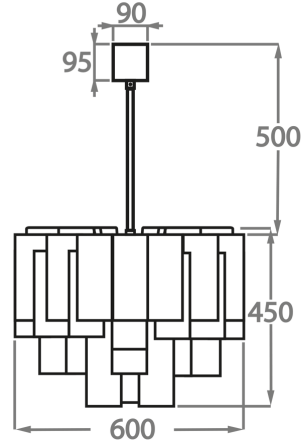

Murano Glass Finish

Clear
Pentagonal
Glass

Smoke
Pentagonal
Glass

Available Sizes

Size Two

CL418-45,
Height: 40 cm (15.75")
Diameter: 45 cm (17.72")
Bulbs: 4 x 40W E27
Net Weight: 13 kg / 29 lb

Size Four

CL418-60,
Height: 45 cm (17.72")
Diameter: 60 cm (23.62")
Bulbs: 7 x 40w E27
Net Weight: 31 kg / 68 lb

Size Five

CL418-75,
Height: 60 cm (23.62")
Diameter: 75 cm (29.53")
Bulbs: 10 x 40w E27
Net Weight: 40 kg / 88 lb

Size Six

CL418-90,
Height: 70 cm (27.56")
Diameter: 90 cm (35.43")
Bulbs: 13 x 40w E27
Net Weight: 60 kg / 132 lb

The dimensions of the central rod/chain and ceiling rose are not included in the height measurements.
Standard rod/chain and ceiling rose is 50cm if not otherwise specified by customer.