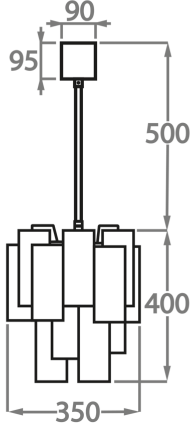

Available Sizes

Size One

CL418-35,
Height: 40 cm (15.75")
Diameter: 35 cm (13.78")
Bulbs: 4 x 40w E27
Net Weight: 8 kg / 18 lb