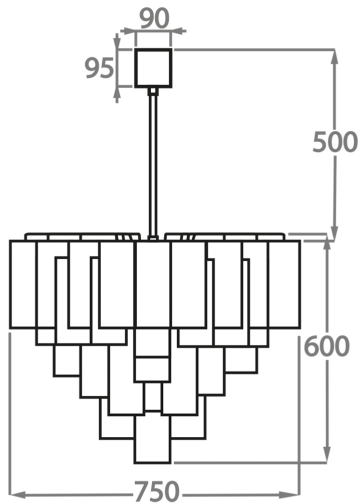

Murano Glass Finish

Clear
Pentagonal
Glass

Smoke
Pentagonal
Glass

Available Sizes

Size Two

CL418-45,
Height: 40 cm (15.75")
Diameter: 45 cm (17.72")
Bulbs: 4 x 40W E27
Net Weight: 13 kg / 29 lb

Size Four

CL418-60,
Height: 45 cm (17.72")
Diameter: 60 cm (23.62")
Bulbs: 7 x 40w E27
Net Weight: 31 kg / 68 lb

Size Five

CL418-75,
Height: 60 cm (23.62")
Diameter: 75 cm (29.53")
Bulbs: 10 x 40w E27
Net Weight: 40 kg / 88 lb

Size Six

CL418-90,
Height: 70 cm (27.56")
Diameter: 90 cm (35.43")
Bulbs: 13 x 40w E27
Net Weight: 60 kg / 132 lb

The dimensions of the central rod/chain and ceiling rose are not included in the height measurements.
Standard rod/chain and ceiling rose is 50cm if not otherwise specified by customer.