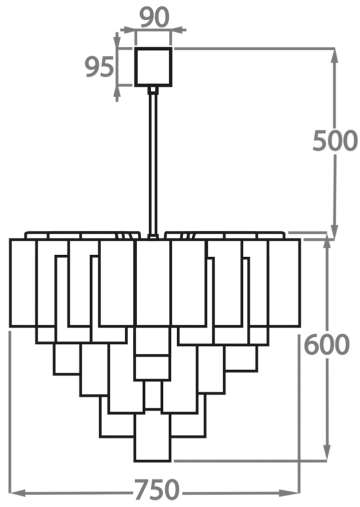

#### Murano Glass Finish

Clear  
Pentagonal  
Glass

Smoke  
Pentagonal  
Glass

**Available Sizes**

---

**Size One**

CL418-35,  
Height: 40 cm (15.75")  
Diameter: 35 cm (13.78")  
4 x 40w E27  
Max Watt and Lamps: 40w x 4  
Net Weight: 8 kg / 18 lb

**Size Two**

CL418-45,  
Height: 40 cm (15.75")  
Diameter: 45 cm (17.72")  
4 x 40W E27  
Max Watt and Lamps: 40W x 4  
Net Weight: 13 kg / 29 lb

**Size Three**

CL418-50,  
Height: 45 cm (17.72")  
Diameter: 50 cm (19.69")  
5 x 40w E27  
Max Watt and Lamps: 40w x 5  
Net Weight: 18 kg / 40 lb

**Size Four**

CL418-60,  
Height: 45 cm (17.72")  
Diameter: 60 cm (23.62")  
7 x 40w E27  
Max Watt and Lamps: 40w x 7  
Net Weight: 31 kg / 68 lb

**Size Five**

CL418-75,  
Height: 60 cm (23.62")  
Diameter: 75 cm (29.53")  
10 x 40w E27  
Max Watt and Lamps: 40w x 10  
Net Weight: 40 kg / 88 lb

**Size Six**

CL418-90,  
Height: 70 cm (27.56")  
Diameter: 90 cm (35.43")  
13 x 40w E27  
Max Watt and Lamps: 40w x 13  
Net Weight: 60 kg / 132 lb

The dimensions of the central rod/chain and ceiling rose are not included in the height measurements.  
Standard rod/chain and ceiling rose is 50cm if not otherwise specified by customer.