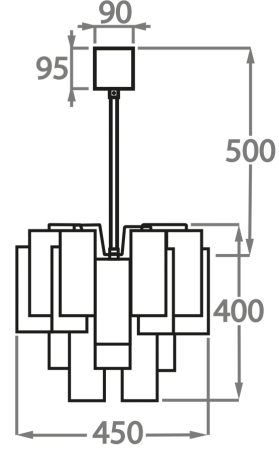

Murano Glass Finish

Clear
Pentagonal
Glass

Smoke
Pentagonal
Glass

Available Sizes

Size One

CL418-35,
Height: 40 cm (15.75")
Diameter: 35 cm (13.78")
Bulbs: 4 x 40w E27
Net Weight: 8 kg / 18 lb

Size Two

CL418-45,
Height: 40 cm (15.75")
Diameter: 45 cm (17.72")
Bulbs: 4 x 40W E27
Net Weight: 13 kg / 29 lb

Size Three

CL418-50,
Height: 45 cm (17.72")
Diameter: 50 cm (19.69")
Bulbs: 5 x 40w E27
Net Weight: 18 kg / 40 lb

Size Four

CL418-60,
Height: 45 cm (17.72")
Diameter: 60 cm (23.62")
Bulbs: 7 x 40w E27
Net Weight: 31 kg / 68 lb

Size Five

CL418-75,

Height: 60 cm (23.62")
Diameter: 75 cm (29.53")
Bulbs: 10 x 40w E27
Net Weight: 40 kg / 88 lb

Size Six

CL418-90,

Height: 70 cm (27.56")
Diameter: 90 cm (35.43")
Bulbs: 13 x 40w E27
Net Weight: 60 kg / 132 lb

The dimensions of the central rod/chain and ceiling rose are not included in the height measurements.
Standard rod/chain and ceiling rose is 50cm if not otherwise specified by customer.