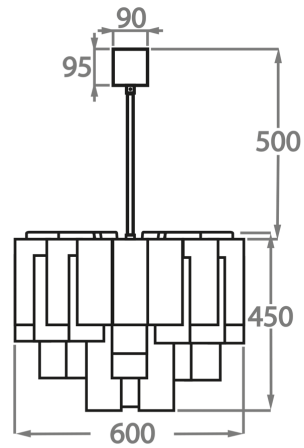

#### Murano Glass Finish

Clear  
Pentagonal  
Glass

Smoke  
Pentagonal  
Glass

**Available Sizes**

---

**Size One**

CL418-35,  
Height: 40 cm (15.75")  
Diameter: 35 cm (13.78")  
4 x 40w E27  
Max Watt and Lamps: 40w x 4  
Net Weight: 8 kg / 18 lb

**Size Two**

CL418-45,  
Height: 40 cm (15.75")  
Diameter: 45 cm (17.72")  
4 x 40W E27  
Max Watt and Lamps: 40W x 4  
Net Weight: 13 kg / 29 lb

**Size Three**

CL418-50,  
Height: 45 cm (17.72")  
Diameter: 50 cm (19.69")  
5 x 40w E27  
Max Watt and Lamps: 40w x 5  
Net Weight: 18 kg / 40 lb

**Size Four**

CL418-60,  
Height: 45 cm (17.72")  
Diameter: 60 cm (23.62")  
7 x 40w E27  
Max Watt and Lamps: 40w x 7  
Net Weight: 31 kg / 68 lb

**Size Five**

CL418-75,  
Height: 60 cm (23.62")  
Diameter: 75 cm (29.53")  
10 x 40w E27  
Max Watt and Lamps: 40w x 10  
Net Weight: 40 kg / 88 lb

**Size Six**

CL418-90,  
Height: 70 cm (27.56")  
Diameter: 90 cm (35.43")  
13 x 40w E27  
Max Watt and Lamps: 40w x 13  
Net Weight: 60 kg / 132 lb

The dimensions of the central rod/chain and ceiling rose are not included in the height measurements.  
Standard rod/chain and ceiling rose is 50cm if not otherwise specified by customer.