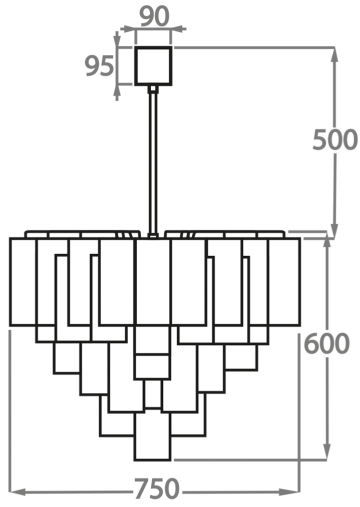

Murano Glass Finish

Clear
Pentagonal
Glass

Smoke
Pentagonal
Glass

Available Sizes

Size One

CL418-35,
Height: 40 cm (15.75")
Diameter: 35 cm (13.78")
Bulbs: 4 x 40w E27
Net Weight: 8 kg / 18 lb

Size Two

CL418-45,
Height: 40 cm (15.75")
Diameter: 45 cm (17.72")
Bulbs: 4 x 40W E27
Net Weight: 13 kg / 29 lb

Size Three

CL418-50,
Height: 45 cm (17.72")
Diameter: 50 cm (19.69")
Bulbs: 5 x 40w E27
Net Weight: 18 kg / 40 lb

Size Four

CL418-60,
Height: 45 cm (17.72")
Diameter: 60 cm (23.62")
Bulbs: 7 x 40w E27
Net Weight: 31 kg / 68 lb

Size Five

CL418-75,

Height: 60 cm (23.62")
Diameter: 75 cm (29.53")
Bulbs: 10 x 40w E27
Net Weight: 40 kg / 88 lb

Size Six

CL418-90,

Height: 70 cm (27.56")
Diameter: 90 cm (35.43")
Bulbs: 13 x 40w E27
Net Weight: 60 kg / 132 lb

The dimensions of the central rod/chain and ceiling rose are not included in the height measurements.
Standard rod/chain and ceiling rose is 50cm if not otherwise specified by customer.