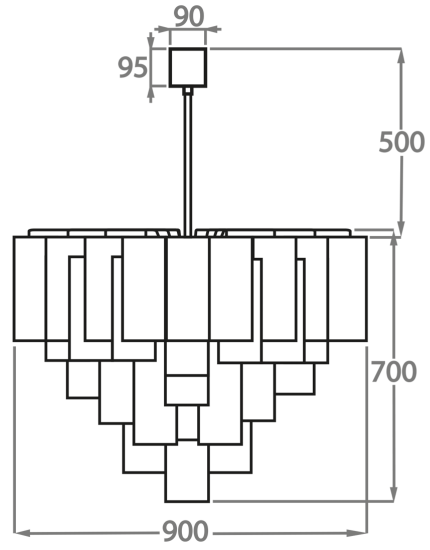

Murano Glass Finish

Clear
Pentagonal
Glass

Smoke
Pentagonal
Glass

Available Sizes

Size One

CL418-35,
Height: 40 cm (15.75")
Diameter: 35 cm (13.78")
Bulbs: 4 x 40w E27
Net Weight: 8 kg / 18 lb

Size Two

CL418-45,
Height: 40 cm (15.75")
Diameter: 45 cm (17.72")
Bulbs: 4 x 40W E27
Net Weight: 13 kg / 29 lb

Size Three

CL418-50,
Height: 45 cm (17.72")
Diameter: 50 cm (19.69")
Bulbs: 5 x 40w E27
Net Weight: 18 kg / 40 lb

Size Four

CL418-60,
Height: 45 cm (17.72")
Diameter: 60 cm (23.62")
Bulbs: 7 x 40w E27
Net Weight: 31 kg / 68 lb

Size Five

CL418-75,

Height: 60 cm (23.62")
Diameter: 75 cm (29.53")
Bulbs: 10 x 40w E27
Net Weight: 40 kg / 88 lb

Size Six

CL418-90,

Height: 70 cm (27.56")
Diameter: 90 cm (35.43")
Bulbs: 13 x 40w E27
Net Weight: 60 kg / 132 lb

The dimensions of the central rod/chain and ceiling rose are not included in the height measurements.
Standard rod/chain and ceiling rose is 50cm if not otherwise specified by customer.