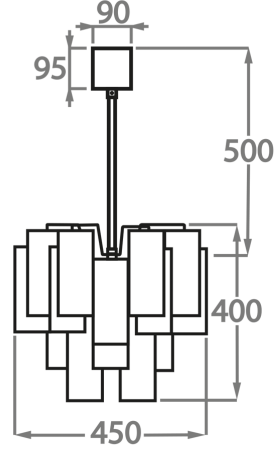

#### Murano Glass Finish

Clear  
Pentagonal  
Glass

Smoke  
Pentagonal  
Glass

Available Sizes

**Size One**

CL418-35,  
Height: 40 cm (15.75")  
Diameter: 35 cm (13.78")  
Bulbs: 4 x 40w E27  
Net Weight: 8 kg / 18 lb

**Size Two**

CL418-45,  
Height: 40 cm (15.75")  
Diameter: 45 cm (17.72")  
Bulbs: 4 x 40W E27  
Net Weight: 13 kg / 29 lb

**Size Three**

CL418-50,  
Height: 45 cm (17.72")  
Diameter: 50 cm (19.69")  
Bulbs: 5 x 40w E27  
Net Weight: 18 kg / 40 lb

**Size Four**

CL418-60,  
Height: 45 cm (17.72")  
Diameter: 60 cm (23.62")  
Bulbs: 7 x 40w E27  
Net Weight: 31 kg / 68 lb

**Size Five**

CL418-75,  
Height: 60 cm (23.62")  
Diameter: 75 cm (29.53")  
Bulbs: 10 x 40w E27  
Net Weight: 40 kg / 88 lb

**Size Six**

CL418-90,  
Height: 70 cm (27.56")  
Diameter: 90 cm (35.43")  
Bulbs: 13 x 40w E27  
Net Weight: 60 kg / 132 lb

The dimensions of the central rod/chain and ceiling rose are not included in the height measurements.  
Standard rod/chain and ceiling rose is 50cm if not otherwise specified by customer.