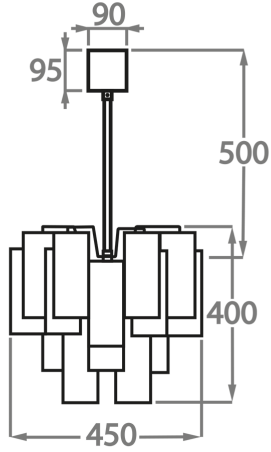

Murano Glass Finish

Clear
Pentagonal
Glass

Smoke
Pentagonal
Glass

Available Sizes

Size Two

CL418-45,
Height: 40 cm (15.75")
Diameter: 45 cm (17.72")
Bulbs: 4 x 40W E27
Net Weight: 13 kg / 29 lb

Size Four

CL418-60,
Height: 45 cm (17.72")
Diameter: 60 cm (23.62")
Bulbs: 7 x 40w E27
Net Weight: 31 kg / 68 lb

Size Five

CL418-75,
Height: 60 cm (23.62")
Diameter: 75 cm (29.53")
Bulbs: 10 x 40w E27
Net Weight: 40 kg / 88 lb

Size Six

CL418-90,
Height: 70 cm (27.56")
Diameter: 90 cm (35.43")
Bulbs: 13 x 40w E27
Net Weight: 60 kg / 132 lb

The dimensions of the central rod/chain and ceiling rose are not included in the height measurements.
Standard rod/chain and ceiling rose is 50cm if not otherwise specified by customer.