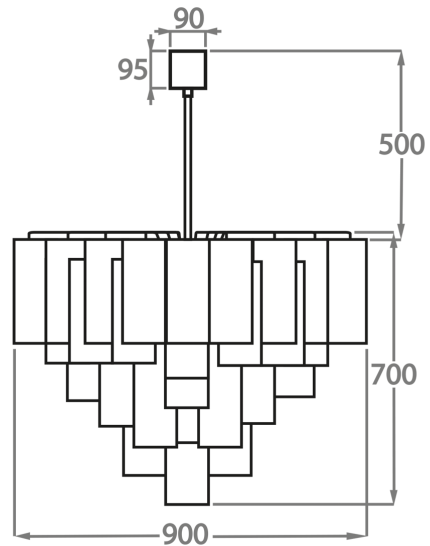

Murano Glass Finish

Clear
Pentagonal
Glass

Smoke
Pentagonal
Glass

Available Sizes

Size Two

CL418-45,
Height: 40 cm (15.75")
Diameter: 45 cm (17.72")
Bulbs: 4 x 40W E27
Net Weight: 13 kg / 29 lb

Size Four

CL418-60,
Height: 45 cm (17.72")
Diameter: 60 cm (23.62")
Bulbs: 7 x 40w E27
Net Weight: 31 kg / 68 lb

Size Five

CL418-75,
Height: 60 cm (23.62")
Diameter: 75 cm (29.53")
Bulbs: 10 x 40w E27
Net Weight: 40 kg / 88 lb

Size Six

CL418-90,
Height: 70 cm (27.56")
Diameter: 90 cm (35.43")
Bulbs: 13 x 40w E27
Net Weight: 60 kg / 132 lb

The dimensions of the central rod/chain and ceiling rose are not included in the height measurements.
Standard rod/chain and ceiling rose is 50cm if not otherwise specified by customer.