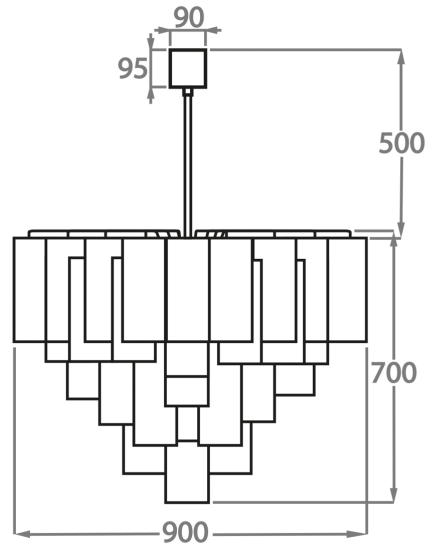

#### Murano Glass Finish

Clear  
Pentagonal  
Glass

Smoke  
Pentagonal  
Glass

**Available Sizes**

---

**Size One**

CL418-35,  
Height: 40 cm (15.75")  
Diameter: 35 cm (13.78")  
4 x 40w E27  
Max Watt and Lamps: 40w x 4  
Net Weight: 8 kg / 18 lb

**Size Two**

CL418-45,  
Height: 40 cm (15.75")  
Diameter: 45 cm (17.72")  
4 x 40W E27  
Max Watt and Lamps: 40W x 4  
Net Weight: 13 kg / 29 lb

**Size Three**

CL418-50,  
Height: 45 cm (17.72")  
Diameter: 50 cm (19.69")  
5 x 40w E27  
Max Watt and Lamps: 40w x 5  
Net Weight: 18 kg / 40 lb

**Size Four**

CL418-60,  
Height: 45 cm (17.72")  
Diameter: 60 cm (23.62")  
7 x 40w E27  
Max Watt and Lamps: 40w x 7  
Net Weight: 31 kg / 68 lb

**Size Five**

CL418-75,  
Height: 60 cm (23.62")  
Diameter: 75 cm (29.53")  
10 x 40w E27  
Max Watt and Lamps: 40w x 10  
Net Weight: 40 kg / 88 lb

**Size Six**

CL418-90,  
Height: 70 cm (27.56")  
Diameter: 90 cm (35.43")  
13 x 40w E27  
Max Watt and Lamps: 40w x 13  
Net Weight: 60 kg / 132 lb

The dimensions of the central rod/chain and ceiling rose are not included in the height measurements.  
Standard rod/chain and ceiling rose is 50cm if not otherwise specified by customer.