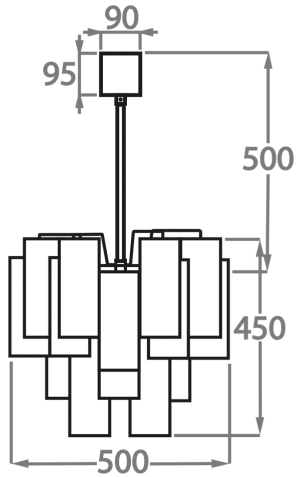

Size Three

CL418-50,
Height: 45 cm (17.72")
Diameter: 50 cm (19.69")
Bulbs: 5 x 40w E27
Net Weight: 18 kg / 40 lb