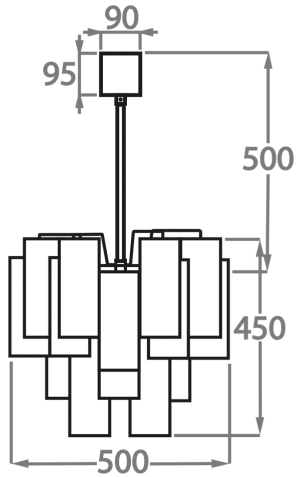

Murano Glass Finish

Clear
Pentagonal
Glass

Smoke
Pentagonal
Glass

Available Sizes

Size One

CL418-35,
Height: 40 cm (15.75")
Diameter: 35 cm (13.78")
Bulbs: 4 x 40w E27
Net Weight: 8 kg / 18 lb

Size Two

CL418-45,
Height: 40 cm (15.75")
Diameter: 45 cm (17.72")
Bulbs: 4 x 40W E27
Net Weight: 13 kg / 29 lb

Size Three

CL418-50,
Height: 45 cm (17.72")
Diameter: 50 cm (19.69")
Bulbs: 5 x 40w E27
Net Weight: 18 kg / 40 lb

Size Four

CL418-60,
Height: 45 cm (17.72")
Diameter: 60 cm (23.62")
Bulbs: 7 x 40w E27
Net Weight: 31 kg / 68 lb

Size Five

CL418-75,

Height: 60 cm (23.62")
Diameter: 75 cm (29.53")
Bulbs: 10 x 40w E27
Net Weight: 40 kg / 88 lb

Size Six

CL418-90,

Height: 70 cm (27.56")
Diameter: 90 cm (35.43")
Bulbs: 13 x 40w E27
Net Weight: 60 kg / 132 lb

The dimensions of the central rod/chain and ceiling rose are not included in the height measurements.
Standard rod/chain and ceiling rose is 50cm if not otherwise specified by customer.