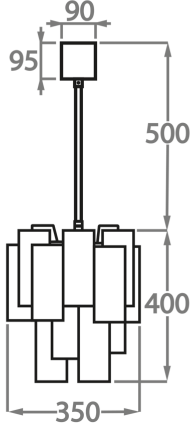

Murano Glass Finish

Clear
Pentagonal
Glass

Smoke
Pentagonal
Glass

Available Sizes

Size One

CL418-35,
Height: 40 cm (15.75")
Diameter: 35 cm (13.78")
Bulbs: 4 x 40w E27
Net Weight: 8 kg / 18 lb

Size Two

CL418-45,
Height: 40 cm (15.75")
Diameter: 45 cm (17.72")
Bulbs: 4 x 40W E27
Net Weight: 13 kg / 29 lb

Size Three

CL418-50,
Height: 45 cm (17.72")
Diameter: 50 cm (19.69")
Bulbs: 5 x 40w E27
Net Weight: 18 kg / 40 lb

Size Four

CL418-60,
Height: 45 cm (17.72")
Diameter: 60 cm (23.62")
Bulbs: 7 x 40w E27
Net Weight: 31 kg / 68 lb

Size Five

CL418-75,

Height: 60 cm (23.62")
Diameter: 75 cm (29.53")
Bulbs: 10 x 40w E27
Net Weight: 40 kg / 88 lb

Size Six

CL418-90,

Height: 70 cm (27.56")
Diameter: 90 cm (35.43")
Bulbs: 13 x 40w E27
Net Weight: 60 kg / 132 lb

The dimensions of the central rod/chain and ceiling rose are not included in the height measurements.
Standard rod/chain and ceiling rose is 50cm if not otherwise specified by customer.