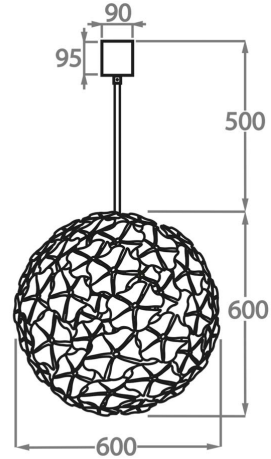

Chandelier Two

CL420-60,
Height: 60 cm (23.62")
Diameter: 60 cm (23.62")
7 x 40w E27
Max Watt and Lamps: 40w x 7
Net Weight: 28 kg / 62 lb