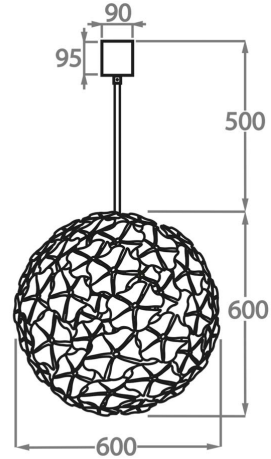

#### Murano Glass Colours

White

**Chandelier One**

CL420-40,  
Height: 40 cm (15.75")  
Diameter: 40 cm (15.75")  
3 x 40w E27  
Max Watt and Lamps: 40w x 3  
Net Weight: 16 kg / 35 lb

**Chandelier Two**

CL420-60,  
Height: 60 cm (23.62")  
Diameter: 60 cm (23.62")  
7 x 40w E27  
Max Watt and Lamps: 40w x 7  
Net Weight: 28 kg / 62 lb

**Chandelier Three**

CL420-80,  
Height: 80 cm (31.5")  
Diameter: 80 cm (31.5")  
12 x 40w E27  
Max Watt and Lamps: 40w x 12  
Net Weight: 40 kg / 88 lb

The dimensions of the central rod/chain and ceiling rose are not included in the height measurements  
Standard rod/chain and ceiling rose is 50cm if not otherwise specified by customer