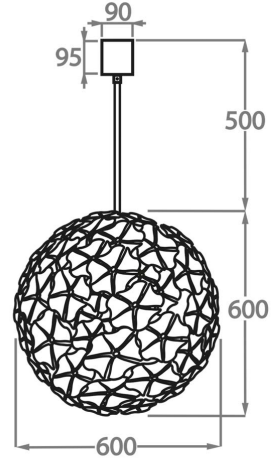

#### Murano Glass Finish

White

**Chandelier One**

CL420-40,  
Height: 40 cm (15.75")  
Diameter: 40 cm (15.75")  
Bulbs: 3 x 40w E27  
Net Weight: 16 kg / 35 lb

**Chandelier Two**

CL420-60,  
Height: 60 cm (23.62")  
Diameter: 60 cm (23.62")  
Bulbs: 7 x 40w E27  
Net Weight: 28 kg / 62 lb

**Chandelier Three**

CL420-80,  
Height: 80 cm (31.5")  
Diameter: 80 cm (31.5")  
Bulbs: 12 x 40w E27  
Net Weight: 40 kg / 88 lb

The dimensions of the central rod/chain and ceiling rose are not included in the height measurements  
Standard rod/chain and ceiling rose is 50cm if not otherwise specified by customer