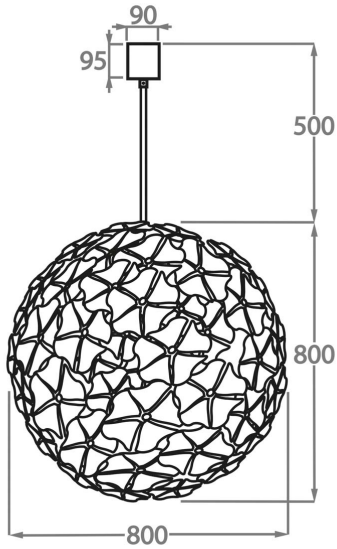

#### Murano Glass Finish

White

**Chandelier One**

CL420-40,  
Height: 40 cm (15.75")  
Diameter: 40 cm (15.75")  
Bulbs: 3 x 40w E27  
Net Weight: 16 kg / 35 lb

**Chandelier Two**

CL420-60,  
Height: 60 cm (23.62")  
Diameter: 60 cm (23.62")  
Bulbs: 7 x 40w E27  
Net Weight: 28 kg / 62 lb

**Chandelier Three**

CL420-80,  
Height: 80 cm (31.5")  
Diameter: 80 cm (31.5")  
Bulbs: 12 x 40w E27  
Net Weight: 40 kg / 88 lb

The dimensions of the central rod/chain and ceiling rose are not included in the height measurements  
Standard rod/chain and ceiling rose is 50cm if not otherwise specified by customer