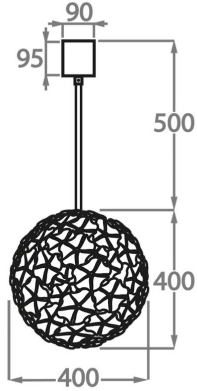

#### Murano Glass Finish

White

**Chandelier One**

CL420-40,  
Height: 40 cm (15.75")  
Diameter: 40 cm (15.75")  
Bulbs: 3 x 40w E27  
Net Weight: 16 kg / 35 lb

**Chandelier Two**

CL420-60,  
Height: 60 cm (23.62")  
Diameter: 60 cm (23.62")  
Bulbs: 7 x 40w E27  
Net Weight: 28 kg / 62 lb

**Chandelier Three**

CL420-80,  
Height: 80 cm (31.5")  
Diameter: 80 cm (31.5")  
Bulbs: 12 x 40w E27  
Net Weight: 40 kg / 88 lb

The dimensions of the central rod/chain and ceiling rose are not included in the height measurements  
Standard rod/chain and ceiling rose is 50cm if not otherwise specified by customer