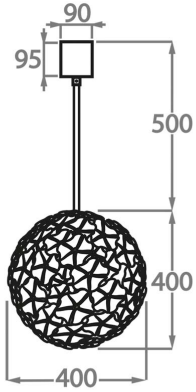

Chandelier One

CL420-40,
Height: 40 cm (15.75")
Diameter: 40 cm (15.75")
3 x 40w E27
Max Watt and Lamps: 40w x 3
Net Weight: 16 kg / 35 lb