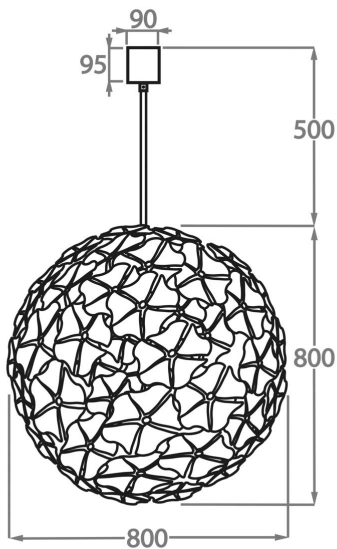

Chandelier Three

CL420-80,
Height: 80 cm (31.5")
Diameter: 80 cm (31.5")
12 x 40w E27
Max Watt and Lamps: 40w x 12
Net Weight: 40 kg / 88 lb