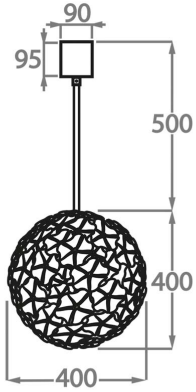

#### Murano Glass Colours

White

**Chandelier One**

CL420-40,  
Height: 40 cm (15.75")  
Diameter: 40 cm (15.75")  
3 x 40w E27  
Max Watt and Lamps: 40w x 3  
Net Weight: 16 kg / 35 lb

**Chandelier Two**

CL420-60,  
Height: 60 cm (23.62")  
Diameter: 60 cm (23.62")  
7 x 40w E27  
Max Watt and Lamps: 40w x 7  
Net Weight: 28 kg / 62 lb

**Chandelier Three**

CL420-80,  
Height: 80 cm (31.5")  
Diameter: 80 cm (31.5")  
12 x 40w E27  
Max Watt and Lamps: 40w x 12  
Net Weight: 40 kg / 88 lb

The dimensions of the central rod/chain and ceiling rose are not included in the height measurements  
Standard rod/chain and ceiling rose is 50cm if not otherwise specified by customer