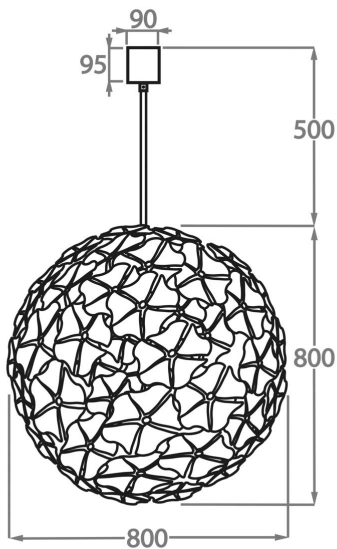

#### Murano Glass Colours

White

**Chandelier One**

CL420-40,  
Height: 40 cm (15.75")  
Diameter: 40 cm (15.75")  
3 x 40w E27  
Max Watt and Lamps: 40w x 3  
Net Weight: 16 kg / 35 lb

**Chandelier Two**

CL420-60,  
Height: 60 cm (23.62")  
Diameter: 60 cm (23.62")  
7 x 40w E27  
Max Watt and Lamps: 40w x 7  
Net Weight: 28 kg / 62 lb

**Chandelier Three**

CL420-80,  
Height: 80 cm (31.5")  
Diameter: 80 cm (31.5")  
12 x 40w E27  
Max Watt and Lamps: 40w x 12  
Net Weight: 40 kg / 88 lb

The dimensions of the central rod/chain and ceiling rose are not included in the height measurements  
Standard rod/chain and ceiling rose is 50cm if not otherwise specified by customer