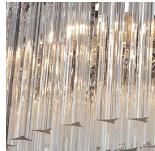

BELLA FIGURA

Column Chandelier

CL421

Collection Name

RETRO MURANO COLLECTION

A very elegant chandelier of classic and symmetrical proportions.
Ideal for use in atriums and stairwells.

Test Certification

IEC (International Electrotechnical Commission) test certificates available - will incur a surcharge
UL (Underwriters Laboratories) test certificates available for the USA - will incur a surcharge

CL421-40 in Clear Quadrangular Angle Cut Murano Glass and Chrome

Available Finishes

Metal Finish

Chrome

Polished Gold

Brushed Dark
Bronze

Murano Glass Finish

Clear Murano

Smoke Murano

Available Sizes

One Size Only

CL421-40,

Height: 150 cm (59.06")

Diameter: 40 cm (15.75")

19 x 40w E27

Max Watt and Lamps: 40w x 19