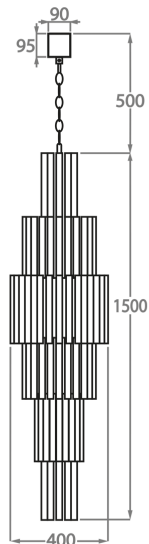

BELLA FIGURA

Column Chandelier

CL421

Collection Name

RETRO MURANO COLLECTION

A very elegant chandelier of classic and symmetrical proportions.
Ideal for use in atriums and stairwells.

Test Certification

IEC (International Electrotechnical Commission) test certificates available - will incur a surcharge
UL (Underwriters Laboratories) test certificates available for the USA - will incur a surcharge

CL421-40 in Clear Quadrangular Angle Cut Murano Glass and Chrome

Available Finishes

Metal Finish

Chrome

Polished Gold

Brushed Dark
Bronze

Murano Glass Finish

Clear Murano

Smoke Murano

Available Sizes

One Size Only

CL421-40,

Height: 150 cm (59.06")

Diameter: 40 cm (15.75")

Bulbs: 19 x 40w E27

Net Weight: 50 kg / 110 lb

The dimensions of the central rod/chain and ceiling rose are not included in the height measurements.
The standard rod/chain and ceiling rose is 50cm if not otherwise specified by customer.