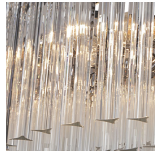

BELLA FIGURA

Column Chandelier

CL421

Collection Name

RETRO MURANO COLLECTION

A very elegant chandelier of classic and symmetrical proportions.
Ideal for use in atriums and stairwells.

Test Certification

IEC (International Electrotechnical Commission) test certificates available - will incur a surcharge
UL (Underwriters Laboratories) test certificates available for the USA - will incur a surcharge

CL421-40 in Clear Quadrangular Angle Cut Murano Glass and Chrome

Available Finishes

Metal Finish

Chrome

Polished Gold

Brushed Dark
Bronze

Murano Glass Finish

Clear Murano

Smoke Murano

Available Sizes

One Size Only

CL421-40,

Height: 150 cm (59.06")

Diameter: 40 cm (15.75")

Bulbs: 19 x 40w E27

Net Weight: 50 kg / 110 lb