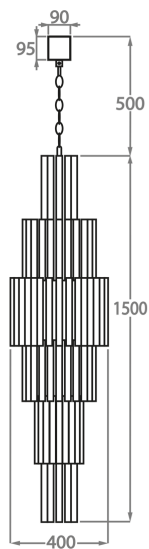

BELLA FIGURA

Column Chandelier

CL421

Collection Name

RETRO MURANO COLLECTION

A very elegant chandelier of classic and symmetrical proportions.
Ideal for use in atriums and stairwells.

Test Certification

IEC (International Electrotechnical Commission) test certificates available - will incur a surcharge
UL (Underwriters Laboratories) test certificates available for the USA - will incur a surcharge

CL421-40 in Clear Quadrangular Angle Cut Murano Glass and Chrome

Available Finishes

Metal Finish

Chrome

Polished Gold

Brushed Dark
Bronze

Murano Glass Finish

Clear Murano

Smoke Murano

Available Sizes

One Size Only

CL421-40,

Height: 150 cm (59.06")

Diameter: 40 cm (15.75")

19 x 40w E27

Max Watt and Lamps: 40w x 19

Net Weight: 50 kg / 110 lb

The dimensions of the central rod/chain and ceiling rose are not included in the height measurements.

The standard rod/chain and ceiling rose is 50cm if not otherwise specified by customer.