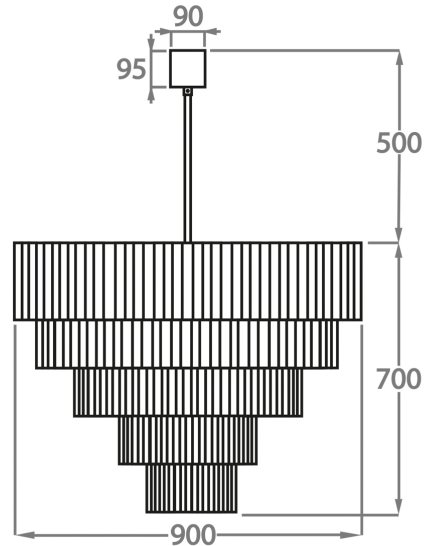

#### Murano Glass Finish

Clear  
Pentagonal  
Glass

Smoke  
Pentagonal  
Glass

Satin  
Pentagonal  
Glass

Available Sizes

**Size Three**

CL429-50,  
Height: 45 cm (17.72")  
Diameter: 50 cm (19.69")  
Bulbs: 5 x 40w E27  
Net Weight: 18 kg / 40 lb

**Size Four**

CL429-60,  
Height: 50 cm (19.69")  
Diameter: 60 cm (23.62")  
Bulbs: 7 x 40w E27  
Net Weight: 21 kg / 46 lb

**Size Five**

CL429-75,  
Height: 60 cm (23.62")  
Diameter: 75 cm (29.53")  
Bulbs: 10 x 40w E27  
Net Weight: 40 kg / 88 lb

**Size Six**

CL429-90,  
Height: 70 cm (27.56")  
Diameter: 90 cm (35.43")  
Bulbs: 13 x 40w E27  
Net Weight: 54 kg / 119 lb

The dimensions of the central chain and ceiling rose are not included in the height measurements. Please add a minimum of 15cm (6") to the height to take this into account. The standard chain and ceiling rose height is 50cm (20") if not otherwise specified by customer.