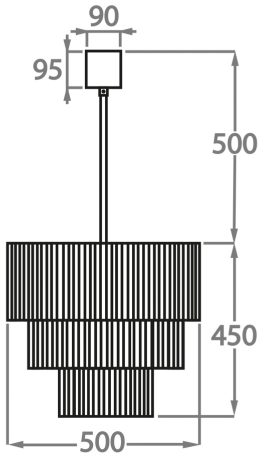

Smoke
Pentagonal
Glass

Satin
Pentagonal
Glass

Available Sizes

Size One

CL429-35,
Height: 35 cm (13.78")
Diameter: 35 cm (13.78")
Bulbs: 4 x 40w E27
Net Weight: 10 kg / 22 lb

Size Two

CL429-45,
Height: 35 cm (13.78")
Diameter: 45 cm (17.72")
Bulbs: 4 x 40w E27
Net Weight: 13 kg / 29 lb

Size Three

CL429-50,
Height: 45 cm (17.72")
Diameter: 50 cm (19.69")
Bulbs: 5 x 40w E27
Net Weight: 18 kg / 40 lb

Size Four

CL429-60,
Height: 50 cm (19.69")
Diameter: 60 cm (23.62")
Bulbs: 7 x 40w E27
Net Weight: 21 kg / 46 lb

Size Five

CL429-75,

Height: 60 cm (23.62")

Diameter: 75 cm (29.53")

Bulbs: 10 x 40w E27

Net Weight: 40 kg / 88 lb

Size Six

CL429-90,

Height: 70 cm (27.56")

Diameter: 90 cm (35.43")

Bulbs: 13 x 40w E27

Net Weight: 54 kg / 119 lb

The dimensions of the central chain and ceiling rose are not included in the height measurements. Please add a minimum of 15cm (6") to the height to take this into account. The standard chain and ceiling rose height is 50cm (20") if not otherwise specified by customer.