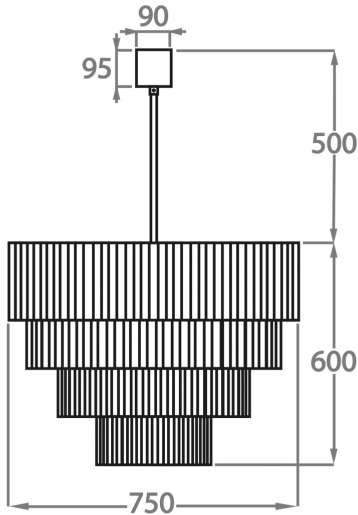

#### Murano Glass Finish

Clear  
Pentagonal  
Glass

Smoke  
Pentagonal  
Glass

Satin  
Pentagonal  
Glass

Available Sizes

**Size Three**

CL429-50,  
Height: 45 cm (17.72")  
Diameter: 50 cm (19.69")  
Bulbs: 5 x 40w E27  
Net Weight: 18 kg / 40 lb

**Size Four**

CL429-60,  
Height: 50 cm (19.69")  
Diameter: 60 cm (23.62")  
Bulbs: 7 x 40w E27  
Net Weight: 21 kg / 46 lb

**Size Five**

CL429-75,  
Height: 60 cm (23.62")  
Diameter: 75 cm (29.53")  
Bulbs: 10 x 40w E27  
Net Weight: 40 kg / 88 lb

**Size Six**

CL429-90,  
Height: 70 cm (27.56")  
Diameter: 90 cm (35.43")  
Bulbs: 13 x 40w E27  
Net Weight: 54 kg / 119 lb

The dimensions of the central chain and ceiling rose are not included in the height measurements. Please add a minimum of 15cm (6") to the height to take this into account. The standard chain and ceiling rose height is 50cm (20") if not otherwise specified by customer.