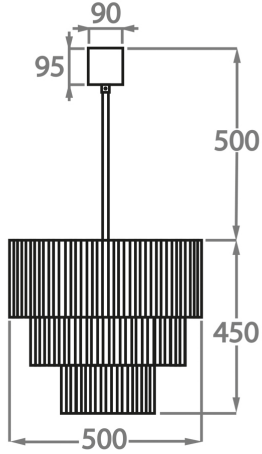

Smoke
Pentagonal
Glass

Satin
Pentagonal
Glass

Available Sizes

Size Three

CL429-50,
Height: 45 cm (17.72")
Diameter: 50 cm (19.69")
Bulbs: 5 x 40w E27
Net Weight: 18 kg / 40 lb

Size Four

CL429-60,
Height: 50 cm (19.69")
Diameter: 60 cm (23.62")
Bulbs: 7 x 40w E27
Net Weight: 21 kg / 46 lb

Size Five

CL429-75,
Height: 60 cm (23.62")
Diameter: 75 cm (29.53")
Bulbs: 10 x 40w E27
Net Weight: 40 kg / 88 lb

Size Six

CL429-90,
Height: 70 cm (27.56")
Diameter: 90 cm (35.43")
Bulbs: 13 x 40w E27
Net Weight: 54 kg / 119 lb

The dimensions of the central chain and ceiling rose are not included in the height measurements. Please add a minimum of 15cm (6") to the height to take this into account. The standard chain and ceiling rose height is 50cm (20") if not otherwise specified by customer.