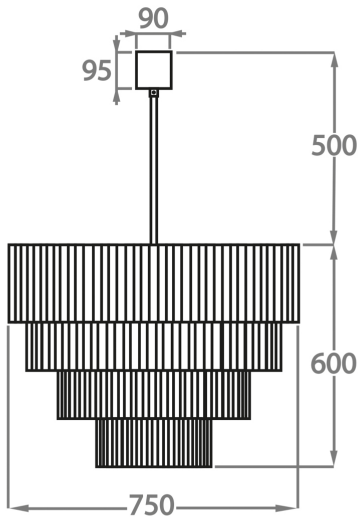

Smoke
Pentagonal
Glass

Satin
Pentagonal
Glass

Available Sizes

Size Three

CL429-50,
Height: 45 cm (17.72")
Diameter: 50 cm (19.69")
Bulbs: 5 x 40w E27
Net Weight: 18 kg / 40 lb

Size Four

CL429-60,
Height: 50 cm (19.69")
Diameter: 60 cm (23.62")
Bulbs: 7 x 40w E27
Net Weight: 21 kg / 46 lb

Size Five

CL429-75,
Height: 60 cm (23.62")
Diameter: 75 cm (29.53")
Bulbs: 10 x 40w E27
Net Weight: 40 kg / 88 lb

Size Six

CL429-90,
Height: 70 cm (27.56")
Diameter: 90 cm (35.43")
Bulbs: 13 x 40w E27
Net Weight: 54 kg / 119 lb

The dimensions of the central chain and ceiling rose are not included in the height measurements. Please add a minimum of 15cm (6") to the height to take this into account. The standard chain and ceiling rose height is 50cm (20") if not otherwise specified by customer.