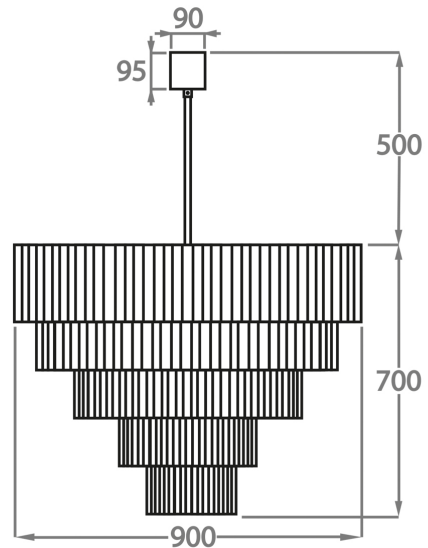

Smoke
Pentagonal
Glass

Satin
Pentagonal
Glass

Available Sizes

Size Three

CL429-50,
Height: 45 cm (17.72")
Diameter: 50 cm (19.69")
Bulbs: 5 x 40w E27
Net Weight: 18 kg / 40 lb

Size Four

CL429-60,
Height: 50 cm (19.69")
Diameter: 60 cm (23.62")
Bulbs: 7 x 40w E27
Net Weight: 21 kg / 46 lb

Size Five

CL429-75,
Height: 60 cm (23.62")
Diameter: 75 cm (29.53")
Bulbs: 10 x 40w E27
Net Weight: 40 kg / 88 lb

Size Six

CL429-90,
Height: 70 cm (27.56")
Diameter: 90 cm (35.43")
Bulbs: 13 x 40w E27
Net Weight: 54 kg / 119 lb

The dimensions of the central chain and ceiling rose are not included in the height measurements. Please add a minimum of 15cm (6") to the height to take this into account. The standard chain and ceiling rose height is 50cm (20") if not otherwise specified by customer.