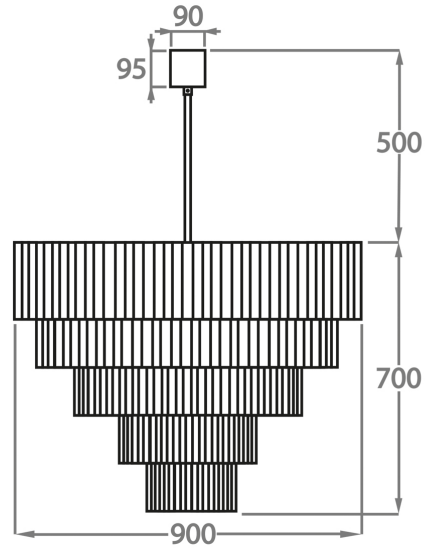

Smoke
Pentagonal
Glass

Satin
Pentagonal
Glass

Available Sizes

Size One

CL429-35,
Height: 35 cm (13.78")
Diameter: 35 cm (13.78")
Bulbs: 4 x 40w E27
Net Weight: 10 kg / 22 lb

Size Two

CL429-45,
Height: 35 cm (13.78")
Diameter: 45 cm (17.72")
Bulbs: 4 x 40w E27
Net Weight: 13 kg / 29 lb

Size Three

CL429-50,
Height: 45 cm (17.72")
Diameter: 50 cm (19.69")
Bulbs: 5 x 40w E27
Net Weight: 18 kg / 40 lb

Size Four

CL429-60,
Height: 50 cm (19.69")
Diameter: 60 cm (23.62")
Bulbs: 7 x 40w E27
Net Weight: 21 kg / 46 lb

Size Five

CL429-75,

Height: 60 cm (23.62")

Diameter: 75 cm (29.53")

Bulbs: 10 x 40w E27

Net Weight: 40 kg / 88 lb

Size Six

CL429-90,

Height: 70 cm (27.56")

Diameter: 90 cm (35.43")

Bulbs: 13 x 40w E27

Net Weight: 54 kg / 119 lb

The dimensions of the central chain and ceiling rose are not included in the height measurements. Please add a minimum of 15cm (6") to the height to take this into account. The standard chain and ceiling rose height is 50cm (20") if not otherwise specified by customer.