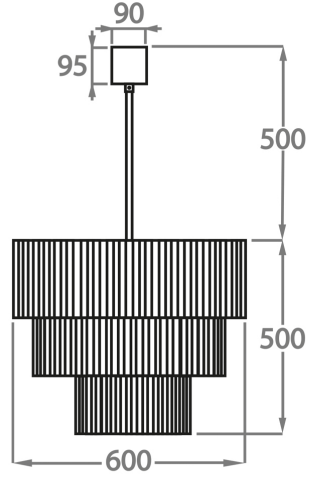

Smoke
Pentagonal
Glass

Satin
Pentagonal
Glass

Available Sizes

Size Three

CL429-50,
Height: 45 cm (17.72")
Diameter: 50 cm (19.69")
Bulbs: 5 x 40w E27
Net Weight: 18 kg / 40 lb

Size Four

CL429-60,
Height: 50 cm (19.69")
Diameter: 60 cm (23.62")
Bulbs: 7 x 40w E27
Net Weight: 21 kg / 46 lb

Size Five

CL429-75,
Height: 60 cm (23.62")
Diameter: 75 cm (29.53")
Bulbs: 10 x 40w E27
Net Weight: 40 kg / 88 lb

Size Six

CL429-90,
Height: 70 cm (27.56")
Diameter: 90 cm (35.43")
Bulbs: 13 x 40w E27
Net Weight: 54 kg / 119 lb

The dimensions of the central chain and ceiling rose are not included in the height measurements. Please add a minimum of 15cm (6") to the height to take this into account. The standard chain and ceiling rose height is 50cm (20") if not otherwise specified by customer.