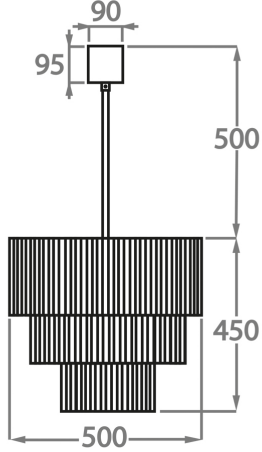

#### Murano Glass Finish

Clear  
Pentagonal  
Glass

Smoke  
Pentagonal  
Glass

Satin  
Pentagonal  
Glass

Available Sizes

**Size Three**

CL429-50,  
Height: 45 cm (17.72")  
Diameter: 50 cm (19.69")  
Bulbs: 5 x 40w E27  
Net Weight: 18 kg / 40 lb

**Size Four**

CL429-60,  
Height: 50 cm (19.69")  
Diameter: 60 cm (23.62")  
Bulbs: 7 x 40w E27  
Net Weight: 21 kg / 46 lb

**Size Five**

CL429-75,  
Height: 60 cm (23.62")  
Diameter: 75 cm (29.53")  
Bulbs: 10 x 40w E27  
Net Weight: 40 kg / 88 lb

**Size Six**

CL429-90,  
Height: 70 cm (27.56")  
Diameter: 90 cm (35.43")  
Bulbs: 13 x 40w E27  
Net Weight: 54 kg / 119 lb

The dimensions of the central chain and ceiling rose are not included in the height measurements. Please add a minimum of 15cm (6") to the height to take this into account. The standard chain and ceiling rose height is 50cm (20") if not otherwise specified by customer.