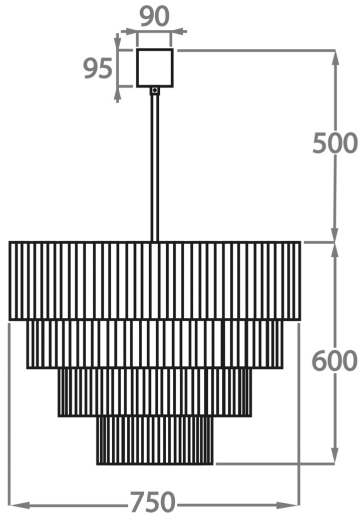

Smoke
Pentagonal
Glass

Satin
Pentagonal
Glass

Available Sizes

Size One

CL429-35,
Height: 35 cm (13.78")
Diameter: 35 cm (13.78")
Bulbs: 4 x 40w E27
Net Weight: 10 kg / 22 lb

Size Two

CL429-45,
Height: 35 cm (13.78")
Diameter: 45 cm (17.72")
Bulbs: 4 x 40w E27
Net Weight: 13 kg / 29 lb

Size Three

CL429-50,
Height: 45 cm (17.72")
Diameter: 50 cm (19.69")
Bulbs: 5 x 40w E27
Net Weight: 18 kg / 40 lb

Size Four

CL429-60,
Height: 50 cm (19.69")
Diameter: 60 cm (23.62")
Bulbs: 7 x 40w E27
Net Weight: 21 kg / 46 lb

Size Five

CL429-75,

Height: 60 cm (23.62")

Diameter: 75 cm (29.53")

Bulbs: 10 x 40w E27

Net Weight: 40 kg / 88 lb

Size Six

CL429-90,

Height: 70 cm (27.56")

Diameter: 90 cm (35.43")

Bulbs: 13 x 40w E27

Net Weight: 54 kg / 119 lb

The dimensions of the central chain and ceiling rose are not included in the height measurements. Please add a minimum of 15cm (6") to the height to take this into account. The standard chain and ceiling rose height is 50cm (20") if not otherwise specified by customer.