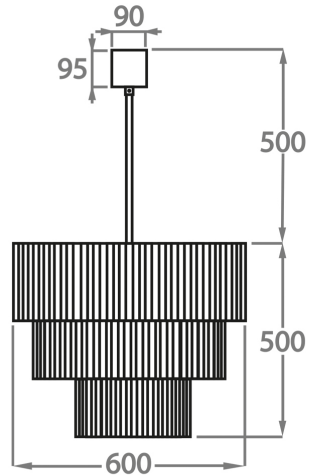

Smoke
Pentagonal
Glass

Satin
Pentagonal
Glass

Available Sizes

Size One

CL429-35,
Height: 35 cm (13.78")
Diameter: 35 cm (13.78")
Bulbs: 4 x 40w E27
Net Weight: 10 kg / 22 lb

Size Two

CL429-45,
Height: 35 cm (13.78")
Diameter: 45 cm (17.72")
Bulbs: 4 x 40w E27
Net Weight: 13 kg / 29 lb

Size Three

CL429-50,
Height: 45 cm (17.72")
Diameter: 50 cm (19.69")
Bulbs: 5 x 40w E27
Net Weight: 18 kg / 40 lb

Size Four

CL429-60,
Height: 50 cm (19.69")
Diameter: 60 cm (23.62")
Bulbs: 7 x 40w E27
Net Weight: 21 kg / 46 lb

Size Five

CL429-75,

Height: 60 cm (23.62")

Diameter: 75 cm (29.53")

Bulbs: 10 x 40w E27

Net Weight: 40 kg / 88 lb

Size Six

CL429-90,

Height: 70 cm (27.56")

Diameter: 90 cm (35.43")

Bulbs: 13 x 40w E27

Net Weight: 54 kg / 119 lb

The dimensions of the central chain and ceiling rose are not included in the height measurements. Please add a minimum of 15cm (6") to the height to take this into account. The standard chain and ceiling rose height is 50cm (20") if not otherwise specified by customer.