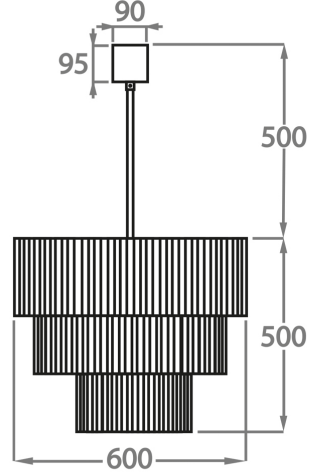

#### Murano Glass Finish

Clear  
Pentagonal  
Glass

Smoke  
Pentagonal  
Glass

Satin  
Pentagonal  
Glass

Available Sizes

**Size Three**

CL429-50,  
Height: 45 cm (17.72")  
Diameter: 50 cm (19.69")  
Bulbs: 5 x 40w E27  
Net Weight: 18 kg / 40 lb

**Size Four**

CL429-60,  
Height: 50 cm (19.69")  
Diameter: 60 cm (23.62")  
Bulbs: 7 x 40w E27  
Net Weight: 21 kg / 46 lb

**Size Five**

CL429-75,  
Height: 60 cm (23.62")  
Diameter: 75 cm (29.53")  
Bulbs: 10 x 40w E27  
Net Weight: 40 kg / 88 lb

**Size Six**

CL429-90,  
Height: 70 cm (27.56")  
Diameter: 90 cm (35.43")  
Bulbs: 13 x 40w E27  
Net Weight: 54 kg / 119 lb

The dimensions of the central chain and ceiling rose are not included in the height measurements. Please add a minimum of 15cm (6") to the height to take this into account. The standard chain and ceiling rose height is 50cm (20") if not otherwise specified by customer.