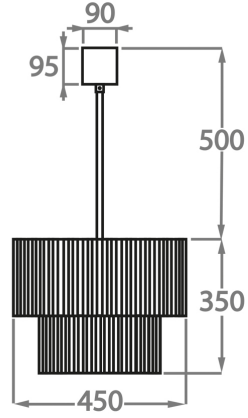

Smoke
Pentagonal
Glass

Satin
Pentagonal
Glass

Available Sizes

Size One

CL429-35,
Height: 35 cm (13.78")
Diameter: 35 cm (13.78")
Bulbs: 4 x 40w E27
Net Weight: 10 kg / 22 lb

Size Two

CL429-45,
Height: 35 cm (13.78")
Diameter: 45 cm (17.72")
Bulbs: 4 x 40W E27
Net Weight: 13 kg / 29 lb

Size Three

CL429-50,
Height: 45 cm (17.72")
Diameter: 50 cm (19.69")
Bulbs: 5 x 40W E27
Net Weight: 19 kg / 42 lb

Size Four

CL429-60,
Height: 50 cm (19.69")
Diameter: 60 cm (23.62")
Bulbs: 7 x 40W E27
Net Weight: 21 kg / 46 lb

Size Five

CL429-75,
Height: 60 cm (23.62")
Diameter: 75 cm (29.53")
Bulbs: 10 x 40W E27
Net Weight: 34 kg / 75 lb

Size Six

CL429-90,
Height: 70 cm (27.56")
Diameter: 90 cm (35.43")
Bulbs: 13 x 40W E27
Net Weight: 54 kg / 120 lb

The dimensions of the central chain and ceiling rose are not included in the height measurements. Please add a minimum of 15cm (6") to the height to take this into account. The standard chain and ceiling rose height is 50cm (20") if not otherwise specified by customer.