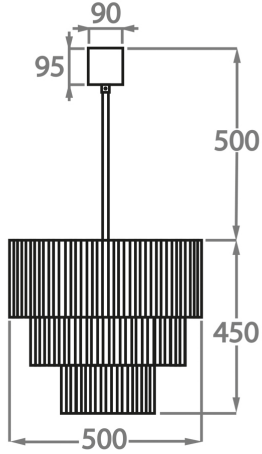

Smoke
Pentagonal
Glass

Satin
Pentagonal
Glass

Available Sizes

Size Three

CL429-50,
Height: 45 cm (17.72")
Diameter: 50 cm (19.69")
Bulbs: 5 x 40W E27
Net Weight: 19 kg / 42 lb

Size Four

CL429-60,
Height: 50 cm (19.69")
Diameter: 60 cm (23.62")
Bulbs: 7 x 40W E27
Net Weight: 21 kg / 46 lb

Size Five

CL429-75,
Height: 60 cm (23.62")
Diameter: 75 cm (29.53")
Bulbs: 10 x 40W E27
Net Weight: 34 kg / 75 lb

Size Six

CL429-90,
Height: 70 cm (27.56")
Diameter: 90 cm (35.43")
Bulbs: 13 x 40W E27
Net Weight: 54 kg / 120 lb

The dimensions of the central chain and ceiling rose are not included in the height measurements. Please add a minimum of 15cm (6") to the height to take this into account. The standard chain and ceiling rose height is 50cm (20") if not otherwise specified by customer.