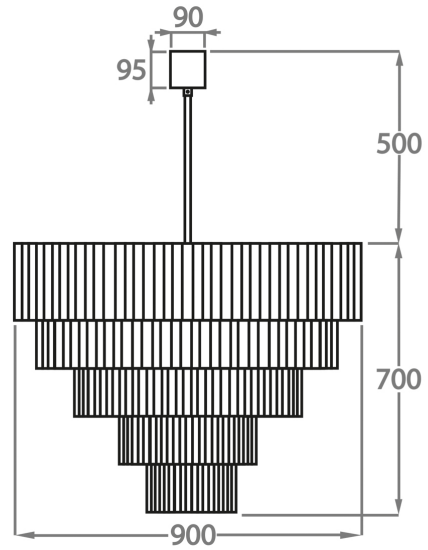

Smoke
Pentagonal
Glass

Satin
Pentagonal
Glass

Available Sizes

Size One

CL429-35,
Height: 35 cm (13.78")
Diameter: 35 cm (13.78")
4 x 40w E27
Max Watt and Lamps: 40w x 4
Net Weight: 10 kg / 22 lb

Size Two

CL429-45,
Height: 35 cm (13.78")
Diameter: 45 cm (17.72")
4 x 40W E27
Max Watt and Lamps: 40W x 4
Net Weight: 13 kg / 29 lb

Size Three

CL429-50,
Height: 45 cm (17.72")
Diameter: 50 cm (19.69")
5 x 40W E27
Max Watt and Lamps: 40W x 5
Net Weight: 19 kg / 42 lb

Size Four

CL429-60,
Height: 50 cm (19.69")
Diameter: 60 cm (23.62")
7 x 40W E27
Max Watt and Lamps: 40W x 7
Net Weight: 21 kg / 46 lb

Size Five

CL429-75,

Height: 60 cm (23.62")

Diameter: 75 cm (29.53")

10 x 40W E27

Max Watt and Lamps: 40W x 10

Net Weight: 34 kg / 75 lb

Size Six

CL429-90,

Height: 70 cm (27.56")

Diameter: 90 cm (35.43")

13 x 40W E27

Max Watt and Lamps: 40W x 13

Net Weight: 54 kg / 120 lb

The dimensions of the central chain and ceiling rose are not included in the height measurements. Please add a minimum of 15cm (6") to the height to take this into account. The standard chain and ceiling rose height is 50cm (20") if not otherwise specified by customer.