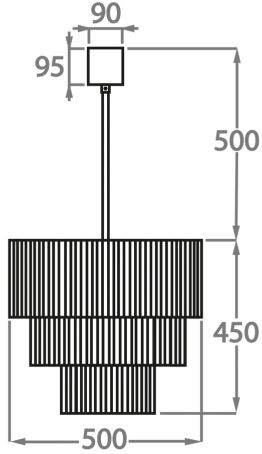

#### Murano Glass Finish

Clear  
Pentagonal  
Glass

Smoke  
Pentagonal  
Glass

Satin  
Pentagonal  
Glass

**Available Sizes**

**Size Three**

CL429-50,  
Height: 45 cm (17.72")  
Diameter: 50 cm (19.69")  
Bulbs: 5 x 40W E27  
Net Weight: 19 kg / 42 lb

**Size Four**

CL429-60,  
Height: 50 cm (19.69")  
Diameter: 60 cm (23.62")  
Bulbs: 7 x 40W E27  
Net Weight: 21 kg / 46 lb

**Size Five**

CL429-75,  
Height: 60 cm (23.62")  
Diameter: 75 cm (29.53")  
Bulbs: 10 x 40W E27  
Net Weight: 34 kg / 75 lb

**Size Six**

CL429-90,  
Height: 70 cm (27.56")  
Diameter: 90 cm (35.43")  
Bulbs: 13 x 40W E27  
Net Weight: 54 kg / 120 lb

The dimensions of the central chain and ceiling rose are not included in the height measurements. Please add a minimum of 15cm (6") to the height to take this into account. The standard chain and ceiling rose height is 50cm (20") if not otherwise specified by customer.