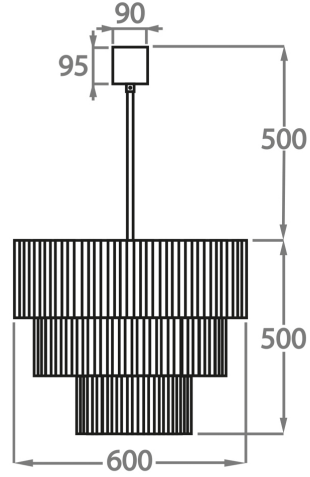

#### Murano Glass Finish

Clear  
Pentagonal  
Glass

Smoke  
Pentagonal  
Glass

Satin  
Pentagonal  
Glass

**Available Sizes**

**Size Three**

CL429-50,  
Height: 45 cm (17.72")  
Diameter: 50 cm (19.69")  
Bulbs: 5 x 40W E27  
Net Weight: 19 kg / 42 lb

**Size Four**

CL429-60,  
Height: 50 cm (19.69")  
Diameter: 60 cm (23.62")  
Bulbs: 7 x 40W E27  
Net Weight: 21 kg / 46 lb

**Size Five**

CL429-75,  
Height: 60 cm (23.62")  
Diameter: 75 cm (29.53")  
Bulbs: 10 x 40W E27  
Net Weight: 34 kg / 75 lb

**Size Six**

CL429-90,  
Height: 70 cm (27.56")  
Diameter: 90 cm (35.43")  
Bulbs: 13 x 40W E27  
Net Weight: 54 kg / 120 lb

The dimensions of the central chain and ceiling rose are not included in the height measurements. Please add a minimum of 15cm (6") to the height to take this into account. The standard chain and ceiling rose height is 50cm (20") if not otherwise specified by customer.