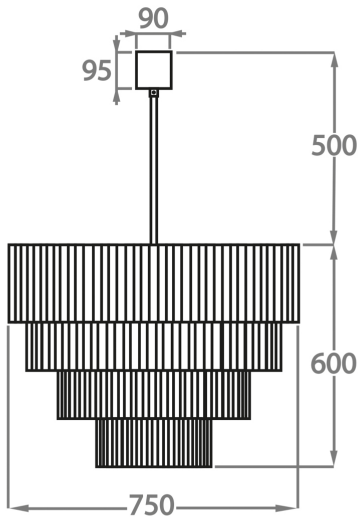

Smoke
Pentagonal
Glass

Satin
Pentagonal
Glass

Available Sizes

Size Three

CL429-50,
Height: 45 cm (17.72")
Diameter: 50 cm (19.69")
Bulbs: 5 x 40W E27
Net Weight: 19 kg / 42 lb

Size Four

CL429-60,
Height: 50 cm (19.69")
Diameter: 60 cm (23.62")
Bulbs: 7 x 40W E27
Net Weight: 21 kg / 46 lb

Size Five

CL429-75,
Height: 60 cm (23.62")
Diameter: 75 cm (29.53")
Bulbs: 10 x 40W E27
Net Weight: 34 kg / 75 lb

Size Six

CL429-90,
Height: 70 cm (27.56")
Diameter: 90 cm (35.43")
Bulbs: 13 x 40W E27
Net Weight: 54 kg / 120 lb

The dimensions of the central chain and ceiling rose are not included in the height measurements. Please add a minimum of 15cm (6") to the height to take this into account. The standard chain and ceiling rose height is 50cm (20") if not otherwise specified by customer.