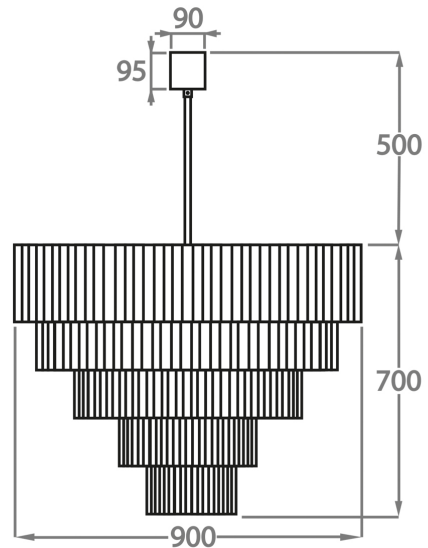

#### Murano Glass Finish

Clear  
Pentagonal  
Glass

Smoke  
Pentagonal  
Glass

Satin  
Pentagonal  
Glass

**Available Sizes**

**Size Three**

CL429-50,  
Height: 45 cm (17.72")  
Diameter: 50 cm (19.69")  
Bulbs: 5 x 40W E27  
Net Weight: 19 kg / 42 lb

**Size Four**

CL429-60,  
Height: 50 cm (19.69")  
Diameter: 60 cm (23.62")  
Bulbs: 7 x 40W E27  
Net Weight: 21 kg / 46 lb

**Size Five**

CL429-75,  
Height: 60 cm (23.62")  
Diameter: 75 cm (29.53")  
Bulbs: 10 x 40W E27  
Net Weight: 34 kg / 75 lb

**Size Six**

CL429-90,  
Height: 70 cm (27.56")  
Diameter: 90 cm (35.43")  
Bulbs: 13 x 40W E27  
Net Weight: 54 kg / 120 lb

The dimensions of the central chain and ceiling rose are not included in the height measurements. Please add a minimum of 15cm (6") to the height to take this into account. The standard chain and ceiling rose height is 50cm (20") if not otherwise specified by customer.