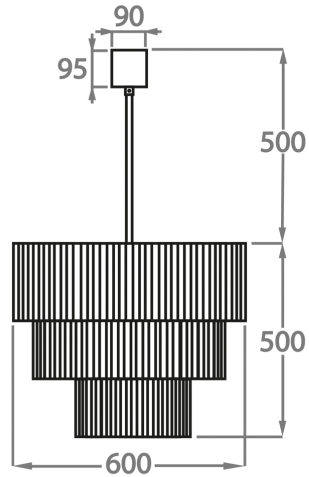

Smoke
Pentagonal
Glass

Satin
Pentagonal
Glass

Available Sizes

Size One

CL429-35,
Height: 35 cm (13.78")
Diameter: 35 cm (13.78")
Bulbs: 4 x 40w E27
Net Weight: 10 kg / 22 lb

Size Two

CL429-45,
Height: 35 cm (13.78")
Diameter: 45 cm (17.72")
Bulbs: 4 x 40W E27
Net Weight: 13 kg / 29 lb

Size Three

CL429-50,
Height: 45 cm (17.72")
Diameter: 50 cm (19.69")
Bulbs: 5 x 40W E27
Net Weight: 19 kg / 42 lb

Size Four

CL429-60,
Height: 50 cm (19.69")
Diameter: 60 cm (23.62")
Bulbs: 7 x 40W E27
Net Weight: 21 kg / 46 lb

Size Five

CL429-75,

Height: 60 cm (23.62")

Diameter: 75 cm (29.53")

Bulbs: 10 x 40W E27

Net Weight: 34 kg / 75 lb

Size Six

CL429-90,

Height: 70 cm (27.56")

Diameter: 90 cm (35.43")

Bulbs: 13 x 40W E27

Net Weight: 54 kg / 120 lb

The dimensions of the central chain and ceiling rose are not included in the height measurements. Please add a minimum of 15cm (6") to the height to take this into account. The standard chain and ceiling rose height is 50cm (20") if not otherwise specified by customer.