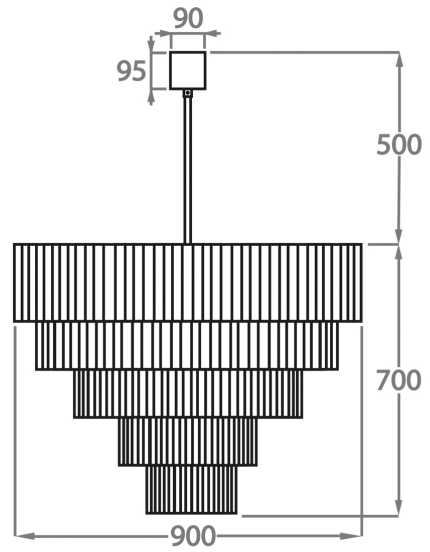

Smoke
Pentagonal
Glass

Satin
Pentagonal
Glass

Available Sizes

Size One

CL429-35,
Height: 35 cm (13.78")
Diameter: 35 cm (13.78")
Bulbs: 4 x 40w E27
Net Weight: 10 kg / 22 lb

Size Two

CL429-45,
Height: 35 cm (13.78")
Diameter: 45 cm (17.72")
Bulbs: 4 x 40W E27
Net Weight: 13 kg / 29 lb

Size Three

CL429-50,
Height: 45 cm (17.72")
Diameter: 50 cm (19.69")
Bulbs: 5 x 40W E27
Net Weight: 19 kg / 42 lb

Size Four

CL429-60,
Height: 50 cm (19.69")
Diameter: 60 cm (23.62")
Bulbs: 7 x 40W E27
Net Weight: 21 kg / 46 lb

Size Five

CL429-75,

Height: 60 cm (23.62")

Diameter: 75 cm (29.53")

Bulbs: 10 x 40W E27

Net Weight: 34 kg / 75 lb

Size Six

CL429-90,

Height: 70 cm (27.56")

Diameter: 90 cm (35.43")

Bulbs: 13 x 40W E27

Net Weight: 54 kg / 120 lb

The dimensions of the central chain and ceiling rose are not included in the height measurements. Please add a minimum of 15cm (6") to the height to take this into account. The standard chain and ceiling rose height is 50cm (20") if not otherwise specified by customer.