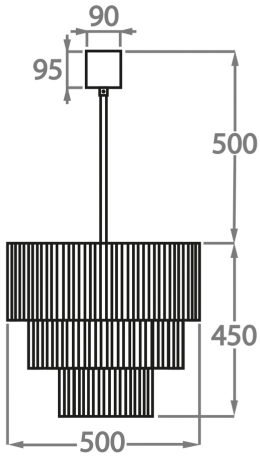

Smoke
Pentagonal
Glass

Satin
Pentagonal
Glass

Available Sizes

Size One

CL429-35,
Height: 35 cm (13.78")
Diameter: 35 cm (13.78")
Bulbs: 4 x 40w E27
Net Weight: 10 kg / 22 lb

Size Two

CL429-45,
Height: 35 cm (13.78")
Diameter: 45 cm (17.72")
Bulbs: 4 x 40W E27
Net Weight: 13 kg / 29 lb

Size Three

CL429-50,
Height: 45 cm (17.72")
Diameter: 50 cm (19.69")
Bulbs: 5 x 40W E27
Net Weight: 19 kg / 42 lb

Size Four

CL429-60,
Height: 50 cm (19.69")
Diameter: 60 cm (23.62")
Bulbs: 7 x 40W E27
Net Weight: 21 kg / 46 lb

Size Five

CL429-75,
Height: 60 cm (23.62")
Diameter: 75 cm (29.53")
Bulbs: 10 x 40W E27
Net Weight: 34 kg / 75 lb

Size Six

CL429-90,
Height: 70 cm (27.56")
Diameter: 90 cm (35.43")
Bulbs: 13 x 40W E27
Net Weight: 54 kg / 120 lb

The dimensions of the central chain and ceiling rose are not included in the height measurements. Please add a minimum of 15cm (6") to the height to take this into account. The standard chain and ceiling rose height is 50cm (20") if not otherwise specified by customer.