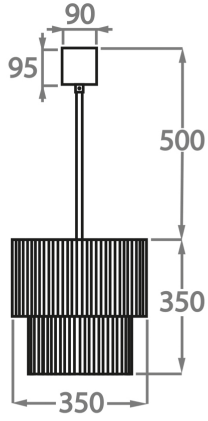

Smoke
Pentagonal
Glass

Satin
Pentagonal
Glass

Available Sizes

Size One

CL429-35,
Height: 35 cm (13.78")
Diameter: 35 cm (13.78")
4 x 40w E27
Max Watt and Lamps: 40w x 4
Net Weight: 10 kg / 22 lb

Size Two

CL429-45,
Height: 35 cm (13.78")
Diameter: 45 cm (17.72")
4 x 40W E27
Max Watt and Lamps: 40W x 4
Net Weight: 13 kg / 29 lb

Size Three

CL429-50,
Height: 45 cm (17.72")
Diameter: 50 cm (19.69")
5 x 40W E27
Max Watt and Lamps: 40W x 5
Net Weight: 19 kg / 42 lb

Size Four

CL429-60,
Height: 50 cm (19.69")
Diameter: 60 cm (23.62")
7 x 40W E27
Max Watt and Lamps: 40W x 7
Net Weight: 21 kg / 46 lb

Size Five

CL429-75,

Height: 60 cm (23.62")

Diameter: 75 cm (29.53")

10 x 40W E27

Max Watt and Lamps: 40W x 10

Net Weight: 34 kg / 75 lb

Size Six

CL429-90,

Height: 70 cm (27.56")

Diameter: 90 cm (35.43")

13 x 40W E27

Max Watt and Lamps: 40W x 13

Net Weight: 54 kg / 120 lb

The dimensions of the central chain and ceiling rose are not included in the height measurements. Please add a minimum of 15cm (6") to the height to take this into account. The standard chain and ceiling rose height is 50cm (20") if not otherwise specified by customer.