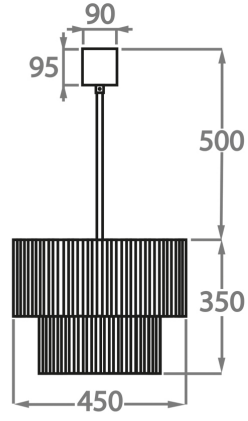

Smoke
Pentagonal
Glass

Satin
Pentagonal
Glass

Available Sizes

Size One

CL429-35,
Height: 35 cm (13.78")
Diameter: 35 cm (13.78")
4 x 40w E27
Max Watt and Lamps: 40w x 4
Net Weight: 10 kg / 22 lb

Size Two

CL429-45,
Height: 35 cm (13.78")
Diameter: 45 cm (17.72")
4 x 40W E27
Max Watt and Lamps: 40W x 4
Net Weight: 13 kg / 29 lb

Size Three

CL429-50,
Height: 45 cm (17.72")
Diameter: 50 cm (19.69")
5 x 40W E27
Max Watt and Lamps: 40W x 5
Net Weight: 19 kg / 42 lb

Size Four

CL429-60,
Height: 50 cm (19.69")
Diameter: 60 cm (23.62")
7 x 40W E27
Max Watt and Lamps: 40W x 7
Net Weight: 21 kg / 46 lb

Size Five

CL429-75,

Height: 60 cm (23.62")

Diameter: 75 cm (29.53")

10 x 40W E27

Max Watt and Lamps: 40W x 10

Net Weight: 34 kg / 75 lb

Size Six

CL429-90,

Height: 70 cm (27.56")

Diameter: 90 cm (35.43")

13 x 40W E27

Max Watt and Lamps: 40W x 13

Net Weight: 54 kg / 120 lb

The dimensions of the central chain and ceiling rose are not included in the height measurements. Please add a minimum of 15cm (6") to the height to take this into account. The standard chain and ceiling rose height is 50cm (20") if not otherwise specified by customer.