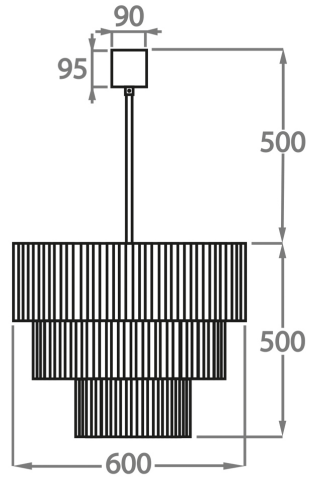

Smoke
Pentagonal
Glass

Satin
Pentagonal
Glass

Available Sizes

Size One

CL429-35,
Height: 35 cm (13.78")
Diameter: 35 cm (13.78")
Bulbs: 4 x 40w E27
Net Weight: 10 kg / 22 lb

Size Two

CL429-45,
Height: 35 cm (13.78")
Diameter: 45 cm (17.72")
Bulbs: 4 x 40W E27
Net Weight: 13 kg / 29 lb

Size Three

CL429-50,
Height: 45 cm (17.72")
Diameter: 50 cm (19.69")
Bulbs: 5 x 40W E27
Net Weight: 19 kg / 42 lb

Size Four

CL429-60,
Height: 50 cm (19.69")
Diameter: 60 cm (23.62")
Bulbs: 7 x 40W E27
Net Weight: 21 kg / 46 lb

Size Five

CL429-75,
Height: 60 cm (23.62")
Diameter: 75 cm (29.53")
Bulbs: 10 x 40W E27
Net Weight: 34 kg / 75 lb

Size Six

CL429-90,
Height: 70 cm (27.56")
Diameter: 90 cm (35.43")
Bulbs: 13 x 40W E27
Net Weight: 54 kg / 120 lb

The dimensions of the central chain and ceiling rose are not included in the height measurements. Please add a minimum of 15cm (6") to the height to take this into account. The standard chain and ceiling rose height is 50cm (20") if not otherwise specified by customer.