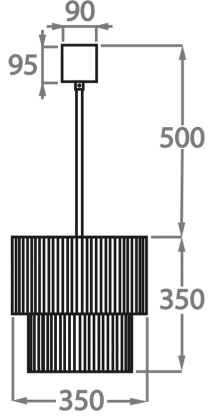

Smoke
Pentagonal
Glass

Satin
Pentagonal
Glass

Available Sizes

Size One

CL429-35,
Height: 35 cm (13.78")
Diameter: 35 cm (13.78")
Bulbs: 4 x 40w E27
Net Weight: 10 kg / 22 lb

Size Two

CL429-45,
Height: 35 cm (13.78")
Diameter: 45 cm (17.72")
Bulbs: 4 x 40W E27
Net Weight: 13 kg / 29 lb

Size Three

CL429-50,
Height: 45 cm (17.72")
Diameter: 50 cm (19.69")
Bulbs: 5 x 40W E27
Net Weight: 19 kg / 42 lb

Size Four

CL429-60,
Height: 50 cm (19.69")
Diameter: 60 cm (23.62")
Bulbs: 7 x 40W E27
Net Weight: 21 kg / 46 lb

Size Five

CL429-75,

Height: 60 cm (23.62")

Diameter: 75 cm (29.53")

Bulbs: 10 x 40W E27

Net Weight: 34 kg / 75 lb

Size Six

CL429-90,

Height: 70 cm (27.56")

Diameter: 90 cm (35.43")

Bulbs: 13 x 40W E27

Net Weight: 54 kg / 120 lb

The dimensions of the central chain and ceiling rose are not included in the height measurements. Please add a minimum of 15cm (6") to the height to take this into account. The standard chain and ceiling rose height is 50cm (20") if not otherwise specified by customer.