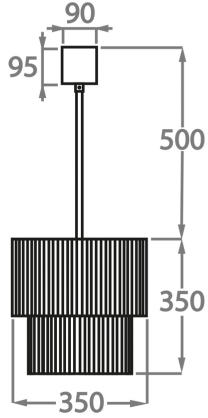

Smoke
Pentagonal
Glass

Satin
Pentagonal
Glass

Available Sizes

Size One

CL429-35,
Height: 35 cm (13.78")
Diameter: 35 cm (13.78")
Bulbs: 4 x 40w E27
Net Weight: 10 kg / 22 lb

Size Two

CL429-45,
Height: 35 cm (13.78")
Diameter: 45 cm (17.72")
Bulbs: 4 x 40W E27
Net Weight: 13 kg / 29 lb

Size Three

CL429-50,
Height: 45 cm (17.72")
Diameter: 50 cm (19.69")
Bulbs: 5 x 40W E27
Net Weight: 19 kg / 42 lb

Size Four

CL429-60,
Height: 50 cm (19.69")
Diameter: 60 cm (23.62")
Bulbs: 7 x 40W E27
Net Weight: 21 kg / 46 lb

Size Five

CL429-75,
Height: 60 cm (23.62")
Diameter: 75 cm (29.53")
Bulbs: 10 x 40W E27
Net Weight: 34 kg / 75 lb

Size Six

CL429-90,
Height: 70 cm (27.56")
Diameter: 90 cm (35.43")
Bulbs: 13 x 40W E27
Net Weight: 54 kg / 120 lb

The dimensions of the central chain and ceiling rose are not included in the height measurements. Please add a minimum of 15cm (6") to the height to take this into account. The standard chain and ceiling rose height is 50cm (20") if not otherwise specified by customer.