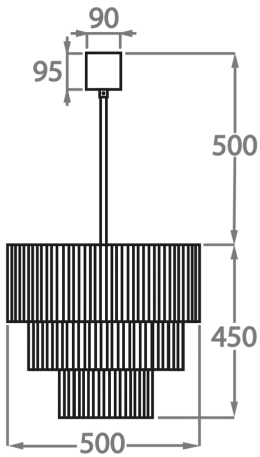

Smoke
Pentagonal
Glass

Satin
Pentagonal
Glass

Available Sizes

Size One

CL429-35,
Height: 35 cm (13.78")
Diameter: 35 cm (13.78")
4 x 40w E27
Max Watt and Lamps: 40w x 4
Net Weight: 10 kg / 22 lb

Size Two

CL429-45,
Height: 35 cm (13.78")
Diameter: 45 cm (17.72")
4 x 40W E27
Max Watt and Lamps: 40W x 4
Net Weight: 13 kg / 29 lb

Size Three

CL429-50,
Height: 45 cm (17.72")
Diameter: 50 cm (19.69")
5 x 40W E27
Max Watt and Lamps: 40W x 5
Net Weight: 19 kg / 42 lb

Size Four

CL429-60,
Height: 50 cm (19.69")
Diameter: 60 cm (23.62")
7 x 40W E27
Max Watt and Lamps: 40W x 7
Net Weight: 21 kg / 46 lb

Size Five

CL429-75,

Height: 60 cm (23.62")

Diameter: 75 cm (29.53")

10 x 40W E27

Max Watt and Lamps: 40W x 10

Net Weight: 34 kg / 75 lb

Size Six

CL429-90,

Height: 70 cm (27.56")

Diameter: 90 cm (35.43")

13 x 40W E27

Max Watt and Lamps: 40W x 13

Net Weight: 54 kg / 120 lb

The dimensions of the central chain and ceiling rose are not included in the height measurements. Please add a minimum of 15cm (6") to the height to take this into account. The standard chain and ceiling rose height is 50cm (20") if not otherwise specified by customer.