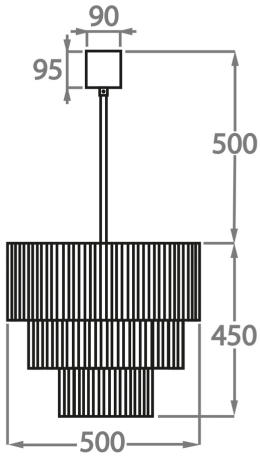

Smoke
Pentagonal
Glass

Satin
Pentagonal
Glass

Available Sizes

Size One

CL429-35,
Height: 35 cm (13.78")
Diameter: 35 cm (13.78")
Bulbs: 4 x 40w E27
Net Weight: 10 kg / 22 lb

Size Two

CL429-45,
Height: 35 cm (13.78")
Diameter: 45 cm (17.72")
Bulbs: 4 x 40W E27
Net Weight: 13 kg / 29 lb

Size Three

CL429-50,
Height: 45 cm (17.72")
Diameter: 50 cm (19.69")
Bulbs: 5 x 40W E27
Net Weight: 19 kg / 42 lb

Size Four

CL429-60,
Height: 50 cm (19.69")
Diameter: 60 cm (23.62")
Bulbs: 7 x 40W E27
Net Weight: 21 kg / 46 lb

Size Five

CL429-75,

Height: 60 cm (23.62")

Diameter: 75 cm (29.53")

Bulbs: 10 x 40W E27

Net Weight: 34 kg / 75 lb

Size Six

CL429-90,

Height: 70 cm (27.56")

Diameter: 90 cm (35.43")

Bulbs: 13 x 40W E27

Net Weight: 54 kg / 120 lb

The dimensions of the central chain and ceiling rose are not included in the height measurements. Please add a minimum of 15cm (6") to the height to take this into account. The standard chain and ceiling rose height is 50cm (20") if not otherwise specified by customer.