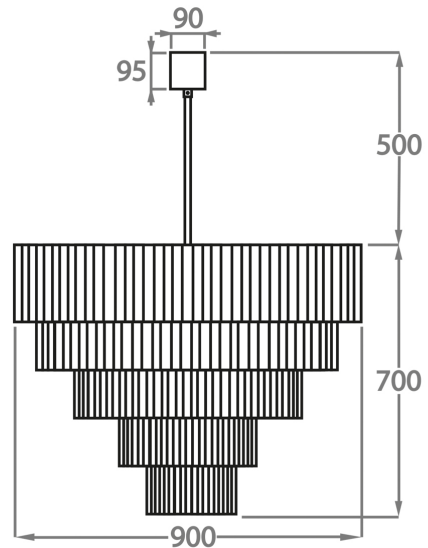

Smoke
Pentagonal
Glass

Satin
Pentagonal
Glass

Available Sizes

Size Three

CL429-50,
Height: 45 cm (17.72")
Diameter: 50 cm (19.69")
Bulbs: 5 x 40W E27
Net Weight: 19 kg / 42 lb

Size Four

CL429-60,
Height: 50 cm (19.69")
Diameter: 60 cm (23.62")
Bulbs: 7 x 40W E27
Net Weight: 21 kg / 46 lb

Size Five

CL429-75,
Height: 60 cm (23.62")
Diameter: 75 cm (29.53")
Bulbs: 10 x 40W E27
Net Weight: 34 kg / 75 lb

Size Six

CL429-90,
Height: 70 cm (27.56")
Diameter: 90 cm (35.43")
Bulbs: 13 x 40W E27
Net Weight: 54 kg / 120 lb

The dimensions of the central chain and ceiling rose are not included in the height measurements. Please add a minimum of 15cm (6") to the height to take this into account. The standard chain and ceiling rose height is 50cm (20") if not otherwise specified by customer.