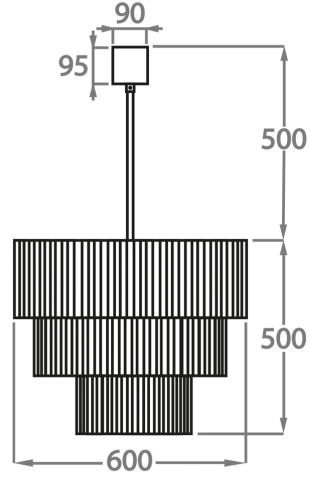

Smoke
Pentagonal
Glass

Satin
Pentagonal
Glass

Available Sizes

Size Three

CL429-50,
Height: 45 cm (17.72")
Diameter: 50 cm (19.69")
Bulbs: 5 x 40W E27
Net Weight: 19 kg / 42 lb

Size Four

CL429-60,
Height: 50 cm (19.69")
Diameter: 60 cm (23.62")
Bulbs: 7 x 40W E27
Net Weight: 21 kg / 46 lb

Size Five

CL429-75,
Height: 60 cm (23.62")
Diameter: 75 cm (29.53")
Bulbs: 10 x 40W E27
Net Weight: 34 kg / 75 lb

Size Six

CL429-90,
Height: 70 cm (27.56")
Diameter: 90 cm (35.43")
Bulbs: 13 x 40W E27
Net Weight: 54 kg / 120 lb

The dimensions of the central chain and ceiling rose are not included in the height measurements. Please add a minimum of 15cm (6") to the height to take this into account. The standard chain and ceiling rose height is 50cm (20") if not otherwise specified by customer.