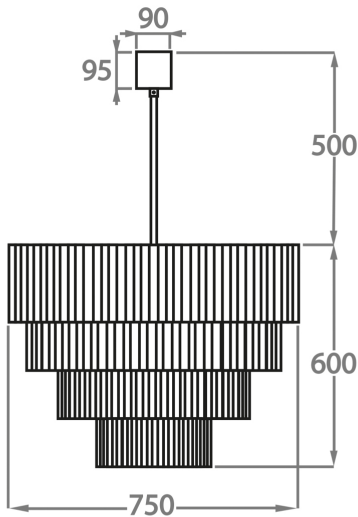

#### Murano Glass Finish

Clear  
Pentagonal  
Glass

Smoke  
Pentagonal  
Glass

Satin  
Pentagonal  
Glass

**Available Sizes**

**Size Three**

CL429-50,  
Height: 45 cm (17.72")  
Diameter: 50 cm (19.69")  
Bulbs: 5 x 40W E27  
Net Weight: 19 kg / 42 lb

**Size Four**

CL429-60,  
Height: 50 cm (19.69")  
Diameter: 60 cm (23.62")  
Bulbs: 7 x 40W E27  
Net Weight: 21 kg / 46 lb

**Size Five**

CL429-75,  
Height: 60 cm (23.62")  
Diameter: 75 cm (29.53")  
Bulbs: 10 x 40W E27  
Net Weight: 34 kg / 75 lb

**Size Six**

CL429-90,  
Height: 70 cm (27.56")  
Diameter: 90 cm (35.43")  
Bulbs: 13 x 40W E27  
Net Weight: 54 kg / 120 lb

The dimensions of the central chain and ceiling rose are not included in the height measurements. Please add a minimum of 15cm (6") to the height to take this into account. The standard chain and ceiling rose height is 50cm (20") if not otherwise specified by customer.