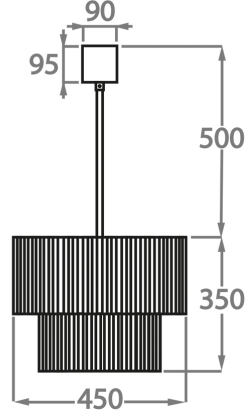

Smoke
Pentagonal
Glass

Satin
Pentagonal
Glass

Available Sizes

Size One

CL429-35,
Height: 35 cm (13.78")
Diameter: 35 cm (13.78")
Bulbs: 4 x 40w E27
Net Weight: 10 kg / 22 lb

Size Two

CL429-45,
Height: 35 cm (13.78")
Diameter: 45 cm (17.72")
Bulbs: 4 x 40W E27
Net Weight: 13 kg / 29 lb

Size Three

CL429-50,
Height: 45 cm (17.72")
Diameter: 50 cm (19.69")
Bulbs: 5 x 40W E27
Net Weight: 19 kg / 42 lb

Size Four

CL429-60,
Height: 50 cm (19.69")
Diameter: 60 cm (23.62")
Bulbs: 7 x 40W E27
Net Weight: 21 kg / 46 lb

Size Five

CL429-75,

Height: 60 cm (23.62")

Diameter: 75 cm (29.53")

Bulbs: 10 x 40W E27

Net Weight: 34 kg / 75 lb

Size Six

CL429-90,

Height: 70 cm (27.56")

Diameter: 90 cm (35.43")

Bulbs: 13 x 40W E27

Net Weight: 54 kg / 120 lb

The dimensions of the central chain and ceiling rose are not included in the height measurements. Please add a minimum of 15cm (6") to the height to take this into account. The standard chain and ceiling rose height is 50cm (20") if not otherwise specified by customer.