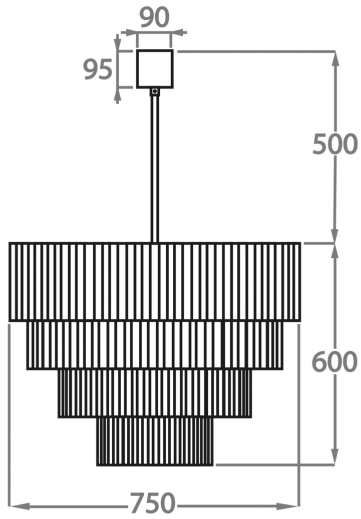

Smoke
Pentagonal
Glass

Satin
Pentagonal
Glass

Available Sizes

Size One

CL429-35,
Height: 35 cm (13.78")
Diameter: 35 cm (13.78")
4 x 40w E27
Max Watt and Lamps: 40w x 4
Net Weight: 10 kg / 22 lb

Size Two

CL429-45,
Height: 35 cm (13.78")
Diameter: 45 cm (17.72")
4 x 40W E27
Max Watt and Lamps: 40W x 4
Net Weight: 13 kg / 29 lb

Size Three

CL429-50,
Height: 45 cm (17.72")
Diameter: 50 cm (19.69")
5 x 40W E27
Max Watt and Lamps: 40W x 5
Net Weight: 19 kg / 42 lb

Size Four

CL429-60,
Height: 50 cm (19.69")
Diameter: 60 cm (23.62")
7 x 40W E27
Max Watt and Lamps: 40W x 7
Net Weight: 21 kg / 46 lb

Size Five

CL429-75,

Height: 60 cm (23.62")

Diameter: 75 cm (29.53")

10 x 40W E27

Max Watt and Lamps: 40W x 10

Net Weight: 34 kg / 75 lb

Size Six

CL429-90,

Height: 70 cm (27.56")

Diameter: 90 cm (35.43")

13 x 40W E27

Max Watt and Lamps: 40W x 13

Net Weight: 54 kg / 120 lb

The dimensions of the central chain and ceiling rose are not included in the height measurements. Please add a minimum of 15cm (6") to the height to take this into account. The standard chain and ceiling rose height is 50cm (20") if not otherwise specified by customer.