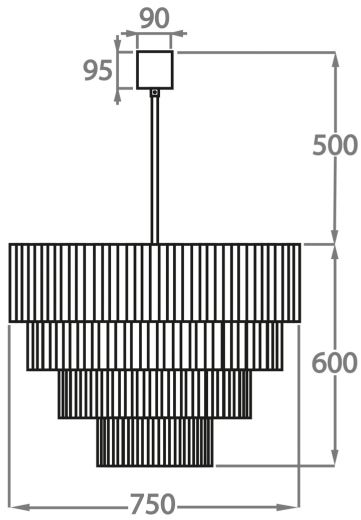

Smoke
Pentagonal
Glass

Satin
Pentagonal
Glass

Available Sizes

Size One

CL429-35,
Height: 35 cm (13.78")
Diameter: 35 cm (13.78")
Bulbs: 4 x 40w E27
Net Weight: 10 kg / 22 lb

Size Two

CL429-45,
Height: 35 cm (13.78")
Diameter: 45 cm (17.72")
Bulbs: 4 x 40W E27
Net Weight: 13 kg / 29 lb

Size Three

CL429-50,
Height: 45 cm (17.72")
Diameter: 50 cm (19.69")
Bulbs: 5 x 40W E27
Net Weight: 19 kg / 42 lb

Size Four

CL429-60,
Height: 50 cm (19.69")
Diameter: 60 cm (23.62")
Bulbs: 7 x 40W E27
Net Weight: 21 kg / 46 lb

Size Five

CL429-75,

Height: 60 cm (23.62")

Diameter: 75 cm (29.53")

Bulbs: 10 x 40W E27

Net Weight: 34 kg / 75 lb

Size Six

CL429-90,

Height: 70 cm (27.56")

Diameter: 90 cm (35.43")

Bulbs: 13 x 40W E27

Net Weight: 54 kg / 120 lb

The dimensions of the central chain and ceiling rose are not included in the height measurements. Please add a minimum of 15cm (6") to the height to take this into account. The standard chain and ceiling rose height is 50cm (20") if not otherwise specified by customer.