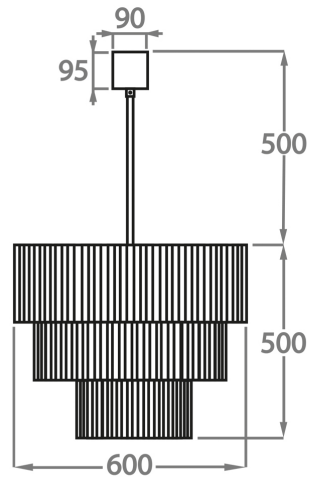

Smoke
Pentagonal
Glass

Satin
Pentagonal
Glass

Available Sizes

Size One

CL429-35,
Height: 35 cm (13.78")
Diameter: 35 cm (13.78")
4 x 40w E27
Max Watt and Lamps: 40w x 4
Net Weight: 10 kg / 22 lb

Size Two

CL429-45,
Height: 35 cm (13.78")
Diameter: 45 cm (17.72")
4 x 40W E27
Max Watt and Lamps: 40W x 4
Net Weight: 13 kg / 29 lb

Size Three

CL429-50,
Height: 45 cm (17.72")
Diameter: 50 cm (19.69")
5 x 40W E27
Max Watt and Lamps: 40W x 5
Net Weight: 19 kg / 42 lb

Size Four

CL429-60,
Height: 50 cm (19.69")
Diameter: 60 cm (23.62")
7 x 40W E27
Max Watt and Lamps: 40W x 7
Net Weight: 21 kg / 46 lb

Size Five

CL429-75,

Height: 60 cm (23.62")

Diameter: 75 cm (29.53")

10 x 40W E27

Max Watt and Lamps: 40W x 10

Net Weight: 34 kg / 75 lb

Size Six

CL429-90,

Height: 70 cm (27.56")

Diameter: 90 cm (35.43")

13 x 40W E27

Max Watt and Lamps: 40W x 13

Net Weight: 54 kg / 120 lb

The dimensions of the central chain and ceiling rose are not included in the height measurements. Please add a minimum of 15cm (6") to the height to take this into account. The standard chain and ceiling rose height is 50cm (20") if not otherwise specified by customer.