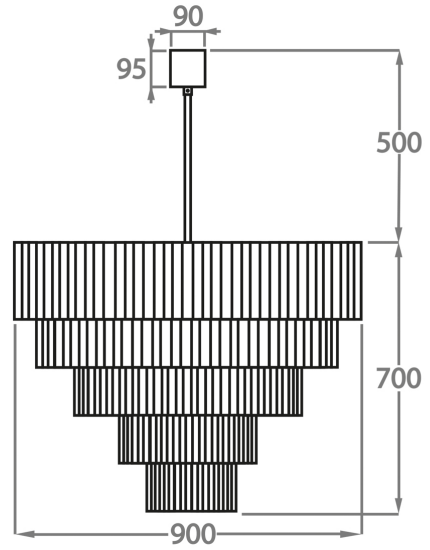

Smoke
Pentagonal
Glass

Satin
Pentagonal
Glass

Available Sizes

Size One

CL429-35,
Height: 35 cm (13.78")
Diameter: 35 cm (13.78")
Bulbs: 4 x 40w E27
Net Weight: 10 kg / 22 lb

Size Two

CL429-45,
Height: 35 cm (13.78")
Diameter: 45 cm (17.72")
Bulbs: 4 x 40W E27
Net Weight: 13 kg / 29 lb

Size Three

CL429-50,
Height: 45 cm (17.72")
Diameter: 50 cm (19.69")
Bulbs: 5 x 40W E27
Net Weight: 19 kg / 42 lb

Size Four

CL429-60,
Height: 50 cm (19.69")
Diameter: 60 cm (23.62")
Bulbs: 7 x 40W E27
Net Weight: 21 kg / 46 lb

Size Five

CL429-75,
Height: 60 cm (23.62")
Diameter: 75 cm (29.53")
Bulbs: 10 x 40W E27
Net Weight: 34 kg / 75 lb

Size Six

CL429-90,
Height: 70 cm (27.56")
Diameter: 90 cm (35.43")
Bulbs: 13 x 40W E27
Net Weight: 54 kg / 120 lb

The dimensions of the central chain and ceiling rose are not included in the height measurements. Please add a minimum of 15cm (6") to the height to take this into account. The standard chain and ceiling rose height is 50cm (20") if not otherwise specified by customer.