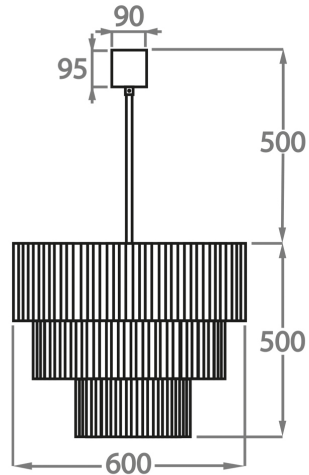

Smoke
Pentagonal
Glass

Satin
Pentagonal
Glass

Available Sizes

Size One

CL429-35,
Height: 35 cm (13.78")
Diameter: 35 cm (13.78")
Bulbs: 4 x 40w E27
Net Weight: 10 kg / 22 lb

Size Two

CL429-45,
Height: 35 cm (13.78")
Diameter: 45 cm (17.72")
Bulbs: 4 x 40W E27
Net Weight: 13 kg / 29 lb

Size Three

CL429-50,
Height: 45 cm (17.72")
Diameter: 50 cm (19.69")
Bulbs: 5 x 40W E27
Net Weight: 19 kg / 42 lb

Size Four

CL429-60,
Height: 50 cm (19.69")
Diameter: 60 cm (23.62")
Bulbs: 7 x 40W E27
Net Weight: 21 kg / 46 lb

Size Five

CL429-75,
Height: 60 cm (23.62")
Diameter: 75 cm (29.53")
Bulbs: 10 x 40W E27
Net Weight: 34 kg / 75 lb

Size Six

CL429-90,
Height: 70 cm (27.56")
Diameter: 90 cm (35.43")
Bulbs: 13 x 40W E27
Net Weight: 54 kg / 120 lb

The dimensions of the central chain and ceiling rose are not included in the height measurements. Please add a minimum of 15cm (6") to the height to take this into account. The standard chain and ceiling rose height is 50cm (20") if not otherwise specified by customer.