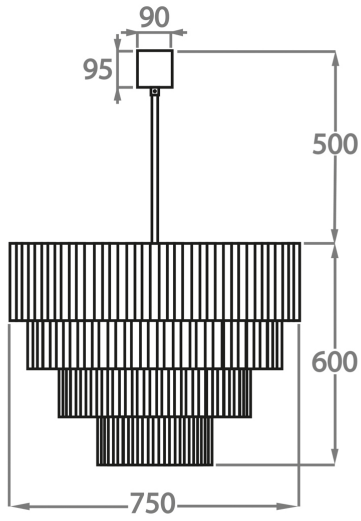

#### Murano Glass Colours

Clear  
Pentagonal  
Glass

Smoke  
Pentagonal  
Glass

Satin  
Pentagonal  
Glass

Available Sizes

**Size One**

CL429-35,  
Height: 35 cm (13.78")  
Diameter: 35 cm (13.78")  
4 x 40w E27  
Max Watt and Lamps: 40w x 4  
Net Weight: 10 kg / 22 lb

**Size Two**

CL429-45,  
Height: 35 cm (13.78")  
Diameter: 45 cm (17.72")  
4 x 40W E27  
Max Watt and Lamps: 40W x 4  
Net Weight: 13 kg / 29 lb

**Size Three**

CL429-50,  
Height: 45 cm (17.72")  
Diameter: 50 cm (19.69")  
5 x 40W E27  
Max Watt and Lamps: 40W x 5  
Net Weight: 19 kg / 42 lb

**Size Four**

CL429-60,  
Height: 50 cm (19.69")  
Diameter: 60 cm (23.62")  
7 x 40W E27  
Max Watt and Lamps: 40W x 7  
Net Weight: 21 kg / 46 lb

**Size Five**

CL429-75,

Height: 60 cm (23.62")

Diameter: 75 cm (29.53")

10 x 40W E27

Max Watt and Lamps: 40W x 10

Net Weight: 34 kg / 75 lb

**Size Six**

CL429-90,

Height: 70 cm (27.56")

Diameter: 90 cm (35.43")

13 x 40W E27