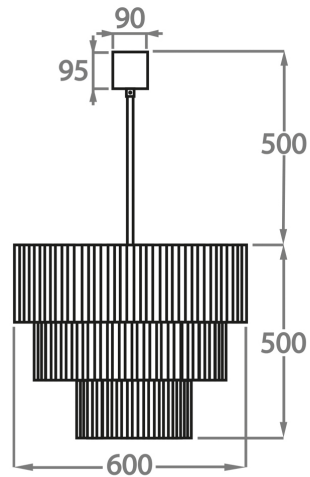

#### Murano Glass Colours

Clear  
Pentagonal  
Glass

Smoke  
Pentagonal  
Glass

Satin  
Pentagonal  
Glass

Available Sizes

**Size One**

CL429-35,  
Height: 35 cm (13.78")  
Diameter: 35 cm (13.78")  
4 x 40w E27  
Max Watt and Lamps: 40w x 4  
Net Weight: 10 kg / 22 lb

**Size Two**

CL429-45,  
Height: 35 cm (13.78")  
Diameter: 45 cm (17.72")  
4 x 40W E27  
Max Watt and Lamps: 40W x 4  
Net Weight: 13 kg / 29 lb

**Size Three**

CL429-50,  
Height: 45 cm (17.72")  
Diameter: 50 cm (19.69")  
5 x 40W E27  
Max Watt and Lamps: 40W x 5  
Net Weight: 19 kg / 42 lb

**Size Four**

CL429-60,  
Height: 50 cm (19.69")  
Diameter: 60 cm (23.62")  
7 x 40W E27  
Max Watt and Lamps: 40W x 7  
Net Weight: 21 kg / 46 lb

**Size Five**

CL429-75,

Height: 60 cm (23.62")

Diameter: 75 cm (29.53")

10 x 40W E27

Max Watt and Lamps: 40W x 10

Net Weight: 34 kg / 75 lb

**Size Six**

CL429-90,

Height: 70 cm (27.56")

Diameter: 90 cm (35.43")

13 x 40W E27