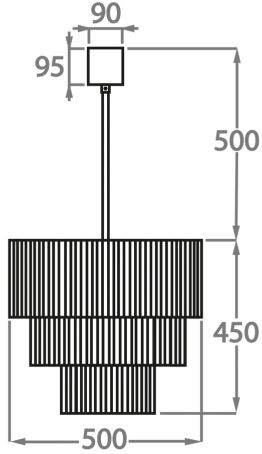

#### Murano Glass Finish

Clear  
Pentagonal  
Glass

Smoke  
Pentagonal  
Glass

Satin  
Pentagonal  
Glass

Available Sizes

**Size Three**

CL429-50,  
Height: 45 cm (17.72")  
Diameter: 50 cm (19.69")  
Bulbs: 5 x 40W E27  
Net Weight: 19 kg / 42 lb

**Size Four**

CL429-60,  
Height: 50 cm (19.69")  
Diameter: 60 cm (23.62")  
Bulbs: 7 x 40W E27  
Net Weight: 21 kg / 46 lb

**Size Five**

CL429-75,  
Height: 60 cm (23.62")  
Diameter: 75 cm (29.53")  
Bulbs: 10 x 40W E27  
Net Weight: 34 kg / 75 lb

**Size Six**

CL429-90,  
Height: 70 cm (27.56")  
Diameter: 90 cm (35.43")  
Bulbs: 13 x 40W E27  
Net Weight: 54 kg / 120 lb

The dimensions of the central chain and ceiling rose are not included in the height measurements. Please add a minimum of 15cm (6") to the height to take this into account. The standard chain and ceiling rose height is 50cm (20") if not otherwise specified by customer.