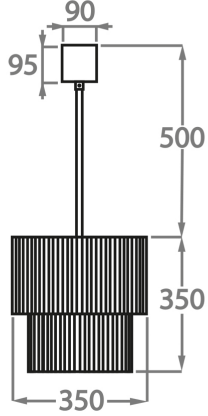

Smoke
Pentagonal
Glass

Satin
Pentagonal
Glass

Available Sizes

Size One

CL429-35,
Height: 35 cm (13.78")
Diameter: 35 cm (13.78")
Bulbs: 4 x 40w E27
Net Weight: 10 kg / 22 lb

Size Two

CL429-45,
Height: 35 cm (13.78")
Diameter: 45 cm (17.72")
Bulbs: 4 x 40W E27
Net Weight: 13 kg / 29 lb

Size Three

CL429-50,
Height: 45 cm (17.72")
Diameter: 50 cm (19.69")
Bulbs: 5 x 40W E27
Net Weight: 19 kg / 42 lb

Size Four

CL429-60,
Height: 50 cm (19.69")
Diameter: 60 cm (23.62")
Bulbs: 7 x 40W E27
Net Weight: 21 kg / 46 lb

Size Five

CL429-75,
Height: 60 cm (23.62")
Diameter: 75 cm (29.53")
Bulbs: 10 x 40W E27
Net Weight: 34 kg / 75 lb

Size Six

CL429-90,
Height: 70 cm (27.56")
Diameter: 90 cm (35.43")
Bulbs: 13 x 40W E27
Net Weight: 54 kg / 120 lb

The dimensions of the central chain and ceiling rose are not included in the height measurements. Please add a minimum of 15cm (6") to the height to take this into account. The standard chain and ceiling rose height is 50cm (20") if not otherwise specified by customer.