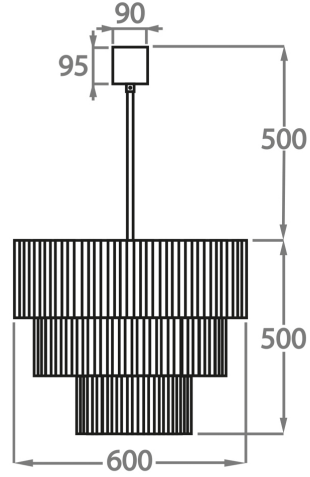

#### Murano Glass Finish

Clear  
Pentagonal  
Glass

Smoke  
Pentagonal  
Glass

Satin  
Pentagonal  
Glass

Available Sizes

**Size Three**

CL429-50,  
Height: 45 cm (17.72")  
Diameter: 50 cm (19.69")  
Bulbs: 5 x 40W E27  
Net Weight: 19 kg / 42 lb

**Size Four**

CL429-60,  
Height: 50 cm (19.69")  
Diameter: 60 cm (23.62")  
Bulbs: 7 x 40W E27  
Net Weight: 21 kg / 46 lb

**Size Five**

CL429-75,  
Height: 60 cm (23.62")  
Diameter: 75 cm (29.53")  
Bulbs: 10 x 40W E27  
Net Weight: 34 kg / 75 lb

**Size Six**

CL429-90,  
Height: 70 cm (27.56")  
Diameter: 90 cm (35.43")  
Bulbs: 13 x 40W E27  
Net Weight: 54 kg / 120 lb

The dimensions of the central chain and ceiling rose are not included in the height measurements. Please add a minimum of 15cm (6") to the height to take this into account. The standard chain and ceiling rose height is 50cm (20") if not otherwise specified by customer.