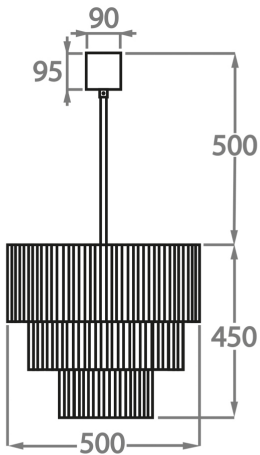

#### Murano Glass Colours

Clear  
Pentagonal  
Glass

Smoke  
Pentagonal  
Glass

Satin  
Pentagonal  
Glass

Available Sizes

**Size One**

CL429-35,  
Height: 35 cm (13.78")  
Diameter: 35 cm (13.78")  
4 x 40w E27  
Max Watt and Lamps: 40w x 4  
Net Weight: 10 kg / 22 lb

**Size Two**

CL429-45,  
Height: 35 cm (13.78")  
Diameter: 45 cm (17.72")  
4 x 40W E27  
Max Watt and Lamps: 40W x 4  
Net Weight: 13 kg / 29 lb

**Size Three**

CL429-50,  
Height: 45 cm (17.72")  
Diameter: 50 cm (19.69")  
5 x 40W E27  
Max Watt and Lamps: 40W x 5  
Net Weight: 19 kg / 42 lb

**Size Four**

CL429-60,  
Height: 50 cm (19.69")  
Diameter: 60 cm (23.62")  
7 x 40W E27  
Max Watt and Lamps: 40W x 7  
Net Weight: 21 kg / 46 lb

**Size Five**

CL429-75,

Height: 60 cm (23.62")

Diameter: 75 cm (29.53")

10 x 40W E27

Max Watt and Lamps: 40W x 10

Net Weight: 34 kg / 75 lb

**Size Six**

CL429-90,

Height: 70 cm (27.56")

Diameter: 90 cm (35.43")

13 x 40W E27