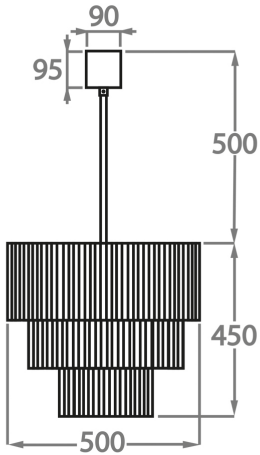

Smoke
Pentagonal
Glass

Satin
Pentagonal
Glass

Available Sizes

Size One

CL429-35,
Height: 35 cm (13.78")
Diameter: 35 cm (13.78")
Bulbs: 4 x 40w E27
Net Weight: 10 kg / 22 lb

Size Two

CL429-45,
Height: 35 cm (13.78")
Diameter: 45 cm (17.72")
Bulbs: 4 x 40W E27
Net Weight: 13 kg / 29 lb

Size Three

CL429-50,
Height: 45 cm (17.72")
Diameter: 50 cm (19.69")
Bulbs: 5 x 40W E27
Net Weight: 19 kg / 42 lb

Size Four

CL429-60,
Height: 50 cm (19.69")
Diameter: 60 cm (23.62")
Bulbs: 7 x 40W E27
Net Weight: 21 kg / 46 lb

Size Five

CL429-75,
Height: 60 cm (23.62")
Diameter: 75 cm (29.53")
Bulbs: 10 x 40W E27
Net Weight: 34 kg / 75 lb

Size Six

CL429-90,
Height: 70 cm (27.56")
Diameter: 90 cm (35.43")
Bulbs: 13 x 40W E27
Net Weight: 54 kg / 120 lb

The dimensions of the central chain and ceiling rose are not included in the height measurements. Please add a minimum of 15cm (6") to the height to take this into account. The standard chain and ceiling rose height is 50cm (20") if not otherwise specified by customer.