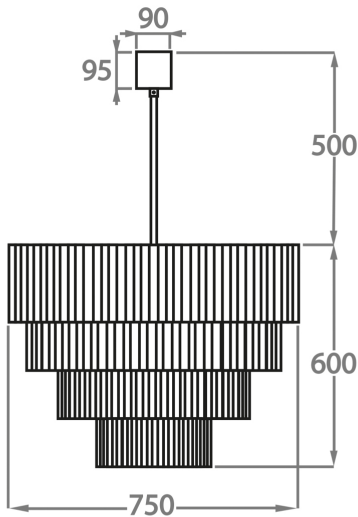

#### Murano Glass Finish

Clear  
Pentagonal  
Glass

Smoke  
Pentagonal  
Glass

Satin  
Pentagonal  
Glass

Available Sizes

**Size Three**

CL429-50,  
Height: 45 cm (17.72")  
Diameter: 50 cm (19.69")  
Bulbs: 5 x 40W E27  
Net Weight: 19 kg / 42 lb

**Size Four**

CL429-60,  
Height: 50 cm (19.69")  
Diameter: 60 cm (23.62")  
Bulbs: 7 x 40W E27  
Net Weight: 21 kg / 46 lb

**Size Five**

CL429-75,  
Height: 60 cm (23.62")  
Diameter: 75 cm (29.53")  
Bulbs: 10 x 40W E27  
Net Weight: 34 kg / 75 lb

**Size Six**

CL429-90,  
Height: 70 cm (27.56")  
Diameter: 90 cm (35.43")  
Bulbs: 13 x 40W E27  
Net Weight: 54 kg / 120 lb

The dimensions of the central chain and ceiling rose are not included in the height measurements. Please add a minimum of 15cm (6") to the height to take this into account. The standard chain and ceiling rose height is 50cm (20") if not otherwise specified by customer.