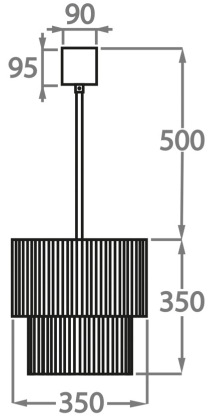

#### Murano Glass Colours

Clear  
Pentagonal  
Glass

Smoke  
Pentagonal  
Glass

Satin  
Pentagonal  
Glass

Available Sizes

**Size One**

CL429-35,  
Height: 35 cm (13.78")  
Diameter: 35 cm (13.78")  
4 x 40w E27  
Max Watt and Lamps: 40w x 4  
Net Weight: 10 kg / 22 lb

**Size Two**

CL429-45,  
Height: 35 cm (13.78")  
Diameter: 45 cm (17.72")  
4 x 40W E27  
Max Watt and Lamps: 40W x 4  
Net Weight: 13 kg / 29 lb

**Size Three**

CL429-50,  
Height: 45 cm (17.72")  
Diameter: 50 cm (19.69")  
5 x 40W E27  
Max Watt and Lamps: 40W x 5  
Net Weight: 19 kg / 42 lb

**Size Four**

CL429-60,  
Height: 50 cm (19.69")  
Diameter: 60 cm (23.62")  
7 x 40W E27  
Max Watt and Lamps: 40W x 7  
Net Weight: 21 kg / 46 lb

**Size Five**

CL429-75,

Height: 60 cm (23.62")

Diameter: 75 cm (29.53")

10 x 40W E27

Max Watt and Lamps: 40W x 10

Net Weight: 34 kg / 75 lb

**Size Six**

CL429-90,

Height: 70 cm (27.56")

Diameter: 90 cm (35.43")

13 x 40W E27