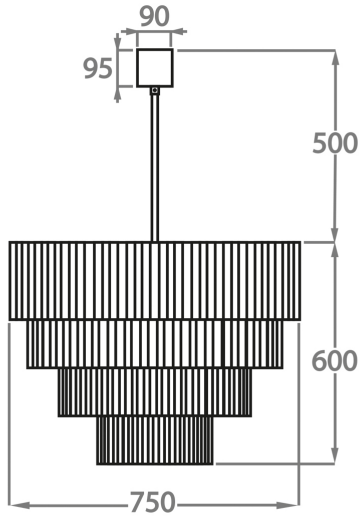

Smoke
Pentagonal
Glass

Satin
Pentagonal
Glass

Available Sizes

Size One

CL429-35,
Height: 35 cm (13.78")
Diameter: 35 cm (13.78")
Bulbs: 4 x 40w E27
Net Weight: 10 kg / 22 lb

Size Two

CL429-45,
Height: 35 cm (13.78")
Diameter: 45 cm (17.72")
Bulbs: 4 x 40W E27
Net Weight: 13 kg / 29 lb

Size Three

CL429-50,
Height: 45 cm (17.72")
Diameter: 50 cm (19.69")
Bulbs: 5 x 40W E27
Net Weight: 19 kg / 42 lb

Size Four

CL429-60,
Height: 50 cm (19.69")
Diameter: 60 cm (23.62")
Bulbs: 7 x 40W E27
Net Weight: 21 kg / 46 lb

Size Five

CL429-75,
Height: 60 cm (23.62")
Diameter: 75 cm (29.53")
Bulbs: 10 x 40W E27
Net Weight: 34 kg / 75 lb

Size Six

CL429-90,
Height: 70 cm (27.56")
Diameter: 90 cm (35.43")
Bulbs: 13 x 40W E27
Net Weight: 54 kg / 120 lb

The dimensions of the central chain and ceiling rose are not included in the height measurements. Please add a minimum of 15cm (6") to the height to take this into account. The standard chain and ceiling rose height is 50cm (20") if not otherwise specified by customer.