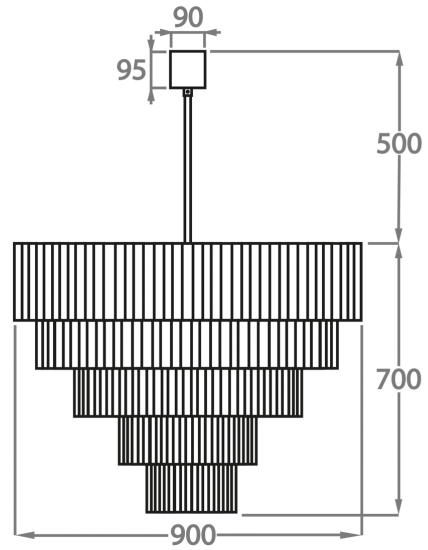

**Size Two**

CL429-45,  
Height: 35 cm (13.78")  
Diameter: 45 cm (17.72")  
4 x 40W E27  
Max Watt and Lamps: 40W x 4  
Net Weight: 13 kg / 29 lb

**Size Three**

CL429-50,  
Height: 45 cm (17.72")  
Diameter: 50 cm (19.69")  
5 x 40W E27  
Max Watt and Lamps: 40W x 5  
Net Weight: 19 kg / 42 lb

**Size Four**

CL429-60,  
Height: 50 cm (19.69")  
Diameter: 60 cm (23.62")  
7 x 40W E27  
Max Watt and Lamps: 40W x 7  
Net Weight: 21 kg / 46 lb

**Size Five**

CL429-75,

Height: 60 cm (23.62")

Diameter: 75 cm (29.53")

10 x 40W E27

Max Watt and Lamps: 40W x 10

Net Weight: 34 kg / 75 lb

**Size Six**

CL429-90,

Height: 70 cm (27.56")

Diameter: 90 cm (35.43")

13 x 40W E27

Max Watt and Lamps: 40W x 13

Net Weight: 54 kg / 120 lb

The dimensions of the central chain and ceiling rose are not included in the height measurements. Please add a minimum of 15cm (6") to the height to take this into account. The standard chain and ceiling rose height is 50cm (20") if not otherwise specified by customer.