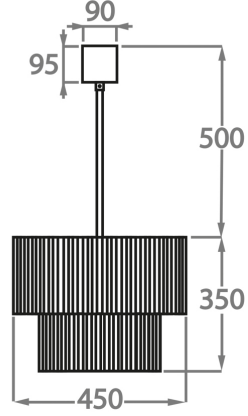

Smoke
Pentagonal
Glass

Satin
Pentagonal
Glass

Available Sizes

Size One

CL429-35,
Height: 35 cm (13.78")
Diameter: 35 cm (13.78")
Bulbs: 4 x 40w E27
Net Weight: 10 kg / 22 lb

Size Two

CL429-45,
Height: 35 cm (13.78")
Diameter: 45 cm (17.72")
Bulbs: 4 x 40W E27
Net Weight: 13 kg / 29 lb

Size Three

CL429-50,
Height: 45 cm (17.72")
Diameter: 50 cm (19.69")
Bulbs: 5 x 40W E27
Net Weight: 19 kg / 42 lb

Size Four

CL429-60,
Height: 50 cm (19.69")
Diameter: 60 cm (23.62")
Bulbs: 7 x 40W E27
Net Weight: 21 kg / 46 lb

Size Five

CL429-75,
Height: 60 cm (23.62")
Diameter: 75 cm (29.53")
Bulbs: 10 x 40W E27
Net Weight: 34 kg / 75 lb

Size Six

CL429-90,
Height: 70 cm (27.56")
Diameter: 90 cm (35.43")
Bulbs: 13 x 40W E27
Net Weight: 54 kg / 120 lb

The dimensions of the central chain and ceiling rose are not included in the height measurements. Please add a minimum of 15cm (6") to the height to take this into account. The standard chain and ceiling rose height is 50cm (20") if not otherwise specified by customer.