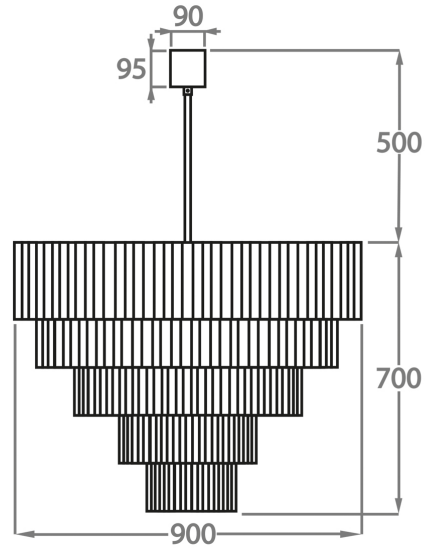

Smoke
Pentagonal
Glass

Satin
Pentagonal
Glass

Available Sizes

Size One

CL429-35,
Height: 35 cm (13.78")
Diameter: 35 cm (13.78")
Bulbs: 4 x 40w E27
Net Weight: 10 kg / 22 lb

Size Two

CL429-45,
Height: 35 cm (13.78")
Diameter: 45 cm (17.72")
Bulbs: 4 x 40W E27
Net Weight: 13 kg / 29 lb

Size Three

CL429-50,
Height: 45 cm (17.72")
Diameter: 50 cm (19.69")
Bulbs: 5 x 40W E27
Net Weight: 19 kg / 42 lb

Size Four

CL429-60,
Height: 50 cm (19.69")
Diameter: 60 cm (23.62")
Bulbs: 7 x 40W E27
Net Weight: 21 kg / 46 lb

Size Five

CL429-75,
Height: 60 cm (23.62")
Diameter: 75 cm (29.53")
Bulbs: 10 x 40W E27
Net Weight: 34 kg / 75 lb

Size Six

CL429-90,
Height: 70 cm (27.56")
Diameter: 90 cm (35.43")
Bulbs: 13 x 40W E27
Net Weight: 54 kg / 120 lb

The dimensions of the central chain and ceiling rose are not included in the height measurements. Please add a minimum of 15cm (6") to the height to take this into account. The standard chain and ceiling rose height is 50cm (20") if not otherwise specified by customer.