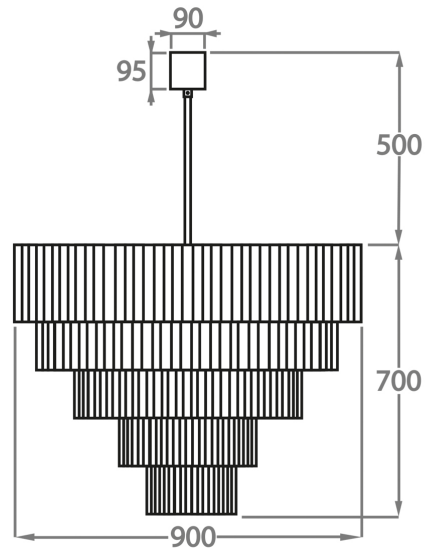

Smoke
Pentagonal
Glass

Satin
Pentagonal
Glass

Available Sizes

Size Three

CL429-50,
Height: 45 cm (17.72")
Diameter: 50 cm (19.69")
Bulbs: 5 x 40W E27
Net Weight: 19 kg / 42 lb

Size Four

CL429-60,
Height: 50 cm (19.69")
Diameter: 60 cm (23.62")
Bulbs: 7 x 40W E27
Net Weight: 21 kg / 46 lb

Size Five

CL429-75,
Height: 60 cm (23.62")
Diameter: 75 cm (29.53")
Bulbs: 10 x 40W E27
Net Weight: 34 kg / 75 lb

Size Six

CL429-90,
Height: 70 cm (27.56")
Diameter: 90 cm (35.43")
Bulbs: 13 x 40W E27
Net Weight: 54 kg / 120 lb

The dimensions of the central chain and ceiling rose are not included in the height measurements. Please add a minimum of 15cm (6") to the height to take this into account. The standard chain and ceiling rose height is 50cm (20") if not otherwise specified by customer.