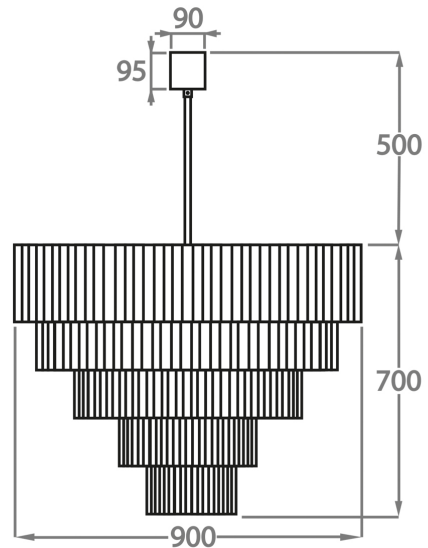

#### Murano Glass Finish

Clear  
Pentagonal  
Glass

Smoke  
Pentagonal  
Glass

Satin  
Pentagonal  
Glass

Available Sizes

**Size Three**

CL429-50,  
Height: 45 cm (17.72")  
Diameter: 50 cm (19.69")  
Bulbs: 5 x 40W E27  
Net Weight: 19 kg / 42 lb

**Size Four**

CL429-60,  
Height: 50 cm (19.69")  
Diameter: 60 cm (23.62")  
Bulbs: 7 x 40W E27  
Net Weight: 21 kg / 46 lb

**Size Five**

CL429-75,  
Height: 60 cm (23.62")  
Diameter: 75 cm (29.53")  
Bulbs: 10 x 40W E27  
Net Weight: 34 kg / 75 lb

**Size Six**

CL429-90,  
Height: 70 cm (27.56")  
Diameter: 90 cm (35.43")  
Bulbs: 13 x 40W E27  
Net Weight: 54 kg / 120 lb

The dimensions of the central chain and ceiling rose are not included in the height measurements. Please add a minimum of 15cm (6") to the height to take this into account. The standard chain and ceiling rose height is 50cm (20") if not otherwise specified by customer.