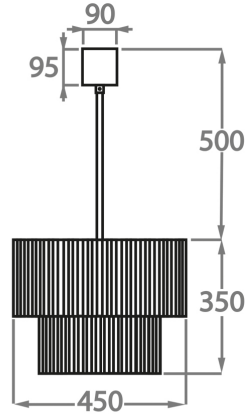

#### Murano Glass Colours

Clear  
Pentagonal  
Glass

Smoke  
Pentagonal  
Glass

Satin  
Pentagonal  
Glass

Available Sizes

**Size One**

CL429-35,  
Height: 35 cm (13.78")  
Diameter: 35 cm (13.78")  
4 x 40w E27  
Max Watt and Lamps: 40w x 4  
Net Weight: 10 kg / 22 lb

**Size Two**

CL429-45,  
Height: 35 cm (13.78")  
Diameter: 45 cm (17.72")  
4 x 40W E27  
Max Watt and Lamps: 40W x 4  
Net Weight: 13 kg / 29 lb

**Size Three**

CL429-50,  
Height: 45 cm (17.72")  
Diameter: 50 cm (19.69")  
5 x 40W E27  
Max Watt and Lamps: 40W x 5  
Net Weight: 19 kg / 42 lb

**Size Four**

CL429-60,  
Height: 50 cm (19.69")  
Diameter: 60 cm (23.62")  
7 x 40W E27  
Max Watt and Lamps: 40W x 7  
Net Weight: 21 kg / 46 lb

**Size Five**

CL429-75,

Height: 60 cm (23.62")

Diameter: 75 cm (29.53")

10 x 40W E27

Max Watt and Lamps: 40W x 10

Net Weight: 34 kg / 75 lb

**Size Six**

CL429-90,

Height: 70 cm (27.56")

Diameter: 90 cm (35.43")

13 x 40W E27