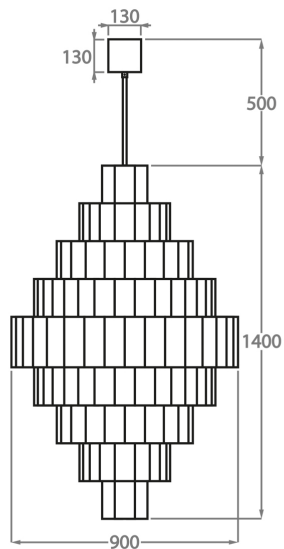

Available Sizes

Size One

CL429-COL-90,

Height: 140 cm (55.12")

Diameter: 90 cm (35.43")

Bulbs: 18 x 40W E27

Net Weight: 106 kg / 234 lb

The dimensions of the central chain and ceiling rose are not included in the height measurements. Please add a minimum of 15cm (6") to the height to take this into account. The standard chain and ceiling rose height is 50cm (20") if not otherwise specified by customer.