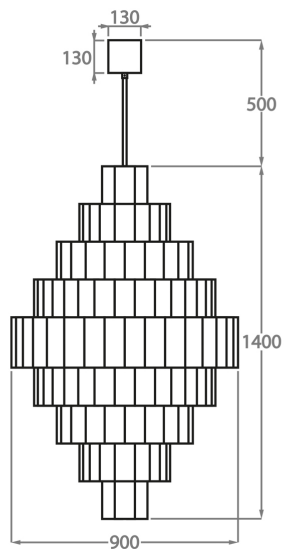

Available Sizes

Size One

CL429-COL-90,

Height: 140 cm (55.12")

Diameter: 90 cm (35.43")

18 x 40W E27

Max Watt and Lamps: 40W x 18

Net Weight: 106 kg / 234 lb

The dimensions of the central chain and ceiling rose are not included in the height measurements. Please add a minimum of 15cm (6") to the height to take this into account. The standard chain and ceiling rose height is 50cm (20") if not otherwise specified by customer.