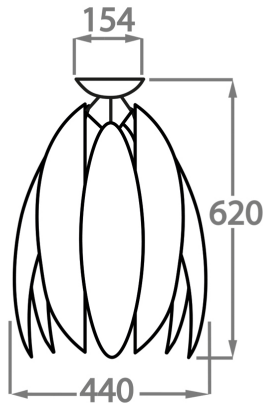

##### Murano Glass Finish

Gold Murano  
Glass

Milk White  
Murano Glass

Silver Murano  
Glass

**Available Sizes**

---

**Size One**

CL430-FM-44,  
Height: 62 cm (24.41")  
Diameter: 44 cm (17.32")  
Bulbs: 1 x 40w E27  
Net Weight: 8 kg / 18 lb

**Size Two**

CL430-FM-65,  
Height: 20 cm (7.87")  
Diameter: 65 cm (25.59")  
Bulbs: 6 x 25w or 4w G9 or G9 LED  
Net Weight: 15 kg / 34 lb

**Size Three**

CL430-FM-90,  
Height: 20 cm (7.87")  
Diameter: 90 cm (35.43")  
Bulbs: 12 x 25w or 4w G9 or G9 LED  
Net Weight: 18 kg / 40 lb