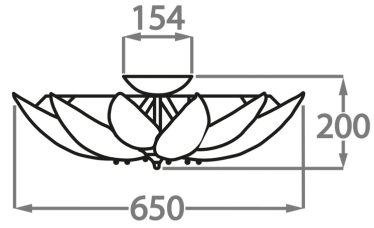

CL430-FM-44,
Height: 62 cm (24.41")
Diameter: 44 cm (17.32")
Bulbs: 1 x 40w E27
Net Weight: 8 kg / 18 lb

Size Two

CL430-FM-65,
Height: 20 cm (7.87")
Diameter: 65 cm (25.59")
Bulbs: 6 x 25w or 4w G9 or G9 LED
Net Weight: 15 kg / 34 lb

Size Three

CL430-FM-90,
Height: 20 cm (7.87")
Diameter: 90 cm (35.43")
Bulbs: 12 x 25w or 4w G9 or G9 LED
Net Weight: 18 kg / 40 lb