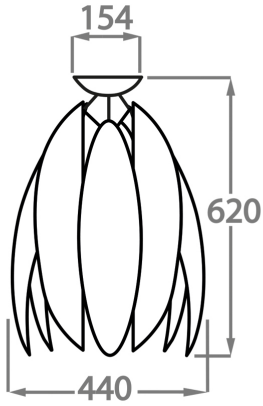

CL430-FM-44,
Height: 62 cm (24.41")
Diameter: 44 cm (17.32")
Bulbs: 1 x 40w E27
Net Weight: 8 kg / 18 lb

Size Two

CL430-FM-65,
Height: 20 cm (7.87")
Diameter: 65 cm (25.59")
Bulbs: 6 x 25w or 4w G9 or G9 LED
Net Weight: 15 kg / 34 lb

Size Three

CL430-FM-90,
Height: 20 cm (7.87")
Diameter: 90 cm (35.43")
Bulbs: 12 x 25w or 4w G9 or G9 LED
Net Weight: 18 kg / 40 lb