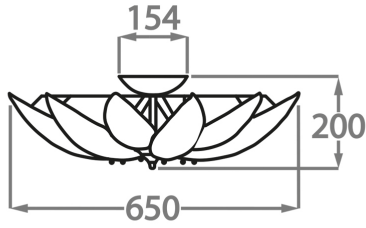

Height: 20 cm (7.87")

Diameter: 65 cm (25.59")

Bulbs: 6 x 25w or 4w G9 or G9 LED

Net Weight: 15 kg / 34 lb

**Size Three**

CL430-FM-90,

Height: 20 cm (7.87")

Diameter: 90 cm (35.43")