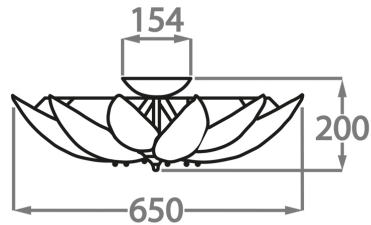

##### Murano Glass Finish

Gold Murano  
Glass

Milk White  
Murano Glass

Silver Murano  
Glass

**Available Sizes**

---

**Size One**

CL430-FM-44,  
Height: 62 cm (24.41")  
Diameter: 44 cm (17.32")  
Bulbs: 1 x 40w E27  
Net Weight: 8 kg / 18 lb

**Size Two**

CL430-FM-65,  
Height: 20 cm (7.87")  
Diameter: 65 cm (25.59")  
Bulbs: 6 x 25w or 4w G9 or G9 LED  
Net Weight: 15 kg / 34 lb

**Size Three**

CL430-FM-90,  
Height: 20 cm (7.87")  
Diameter: 90 cm (35.43")  
Bulbs: 12 x 25w or 4w G9 or G9 LED  
Net Weight: 18 kg / 40 lb