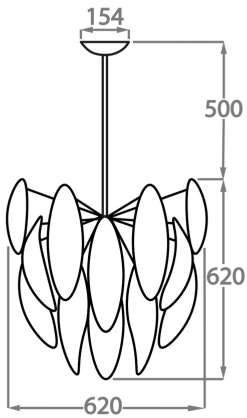

Chandelier Size Three

CL430-62,
Height: 62 cm (24.41")
Diameter: 62 cm (24.41")
Bulbs: 10 x 5W G9 LED
Net Weight: 26 kg / 57 lb