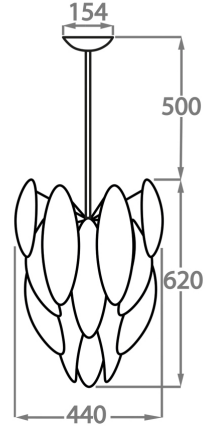

#### Murano Glass Finish

Gold Murano Glass

Milk White Murano Glass

Silver Murano Glass

**Chandelier Size One**

CL430-24,  
Height: 62 cm (24.41")  
Diameter: 24 cm (9.45")  
Bulbs: 1 x 5W G9 LED  
Net Weight: 8 kg / 18 lb

**Chandelier Size Two**

CL430-44,  
Height: 62 cm (24.41")  
Diameter: 44 cm (17.32")  
Bulbs: 1 x 5W G9 LED  
Net Weight: 14 kg / 30 lb

**Chandelier Size Three**

CL430-62,  
Height: 62 cm (24.41")  
Diameter: 62 cm (24.41")  
Bulbs: 10 x 5W G9 LED  
Net Weight: 26 kg / 57 lb

**Chandelier Size Four**

CL430-100,  
Height: 85 cm (33.46")  
Diameter: 100 cm (39.37")  
Bulbs: 18 x 5W G9 LED  
Net Weight: 50 kg / 110 lb

**Chandelier Size Five**

CL430-120,

Height: 95 cm (37.4")

Diameter: 120 cm (47.24")

Bulbs: 18 x 5W G9 LED

Net Weight: 80 kg / 176 lb

The dimensions of the central rod and ceiling rose are not included in the height measurements. Please add a minimum of 15cm (6") to take this into account. The standard rod and ceiling rose is 50cm (20"), but this can be specified in the exact size required by the customer at the time of order.