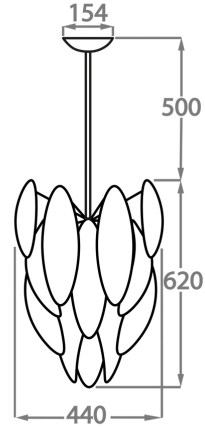

Gold Murano Glass

Milk White Murano Glass

Silver Murano Glass

Available Sizes

Chandelier Size One

CL430-24,
Height: 62 cm (24.41")
Diameter: 24 cm (9.45")
1 x 5W G9 LED
Max Watt and Lamps: 5W x 1
Net Weight: 8 kg / 18 lb

Chandelier Size Two

CL430-44,
Height: 62 cm (24.41")
Diameter: 44 cm (17.32")
1 x 5W G9 LED
Max Watt and Lamps: 5W x 1
Net Weight: 14 kg / 30 lb

Chandelier Size Three

CL430-62,
Height: 62 cm (24.41")
Diameter: 62 cm (24.41")
10 x 5W G9 LED
Max Watt and Lamps: 5W x 10
Net Weight: 26 kg / 57 lb

Chandelier Size Four

CL430-100,
Height: 85 cm (33.46")
Diameter: 100 cm (39.37")
18 x 5W G9 LED
Max Watt and Lamps: 5W x 18
Net Weight: 50 kg / 110 lb

Chandelier Size Five

CL430-120,

Height: 95 cm (37.4")

Diameter: 120 cm (47.24")

18 x 5W G9 LED

Max Watt and Lamps: 5W x 18

Net Weight: 80 kg / 176 lb

The dimensions of the central rod and ceiling rose are not included in the height measurements. Please add a minimum of 15cm (6") to take this into account. The standard rod and ceiling rose is 50cm (20"), but this can be specified in the exact size required by the customer at the time of order.