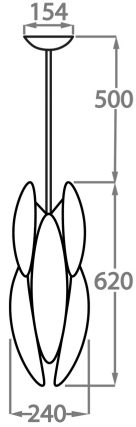

#### Murano Glass Finish

Gold Murano Glass

Milk White Murano Glass

Silver Murano Glass

**Chandelier Size One**

CL430-24,  
Height: 62 cm (24.41")  
Diameter: 24 cm (9.45")  
Bulbs: 1 x 5W G9 LED  
Net Weight: 8 kg / 18 lb

**Chandelier Size Two**

CL430-44,  
Height: 62 cm (24.41")  
Diameter: 44 cm (17.32")  
Bulbs: 1 x 5W G9 LED  
Net Weight: 14 kg / 30 lb

**Chandelier Size Three**

CL430-62,  
Height: 62 cm (24.41")  
Diameter: 62 cm (24.41")  
Bulbs: 10 x 5W G9 LED  
Net Weight: 26 kg / 57 lb

**Chandelier Size Four**

CL430-100,  
Height: 85 cm (33.46")  
Diameter: 100 cm (39.37")  
Bulbs: 18 x 5W G9 LED  
Net Weight: 50 kg / 110 lb

**Chandelier Size Five**

CL430-120,

Height: 95 cm (37.4")

Diameter: 120 cm (47.24")

Bulbs: 18 x 5W G9 LED

Net Weight: 80 kg / 176 lb

The dimensions of the central rod and ceiling rose are not included in the height measurements. Please add a minimum of 15cm (6") to take this into account. The standard rod and ceiling rose is 50cm (20"), but this can be specified in the exact size required by the customer at the time of order.