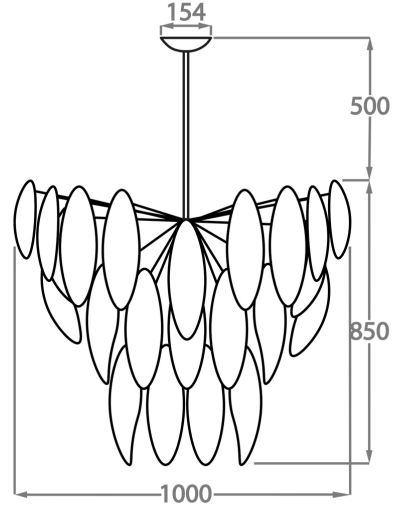

Gold Murano
Glass

Milk White
Murano Glass

Silver Murano
Glass

Available Sizes

Chandelier Size Three

CL430-62,
Height: 62 cm (24.41")
Diameter: 62 cm (24.41")
Bulbs: 10 x 5W G9 LED
Net Weight: 26 kg / 57 lb

Chandelier Size Four

CL430-100,
Height: 85 cm (33.46")
Diameter: 100 cm (39.37")
Bulbs: 18 x 5W G9 LED
Net Weight: 50 kg / 110 lb

Chandelier Size Five

CL430-120,
Height: 95 cm (37.4")
Diameter: 120 cm (47.24")
Bulbs: 18 x 5W G9 LED
Net Weight: 80 kg / 176 lb

The dimensions of the central rod and ceiling rose are not included in the height measurements. Please add a minimum of 15cm (6") to take this into account. The standard rod and ceiling rose is 50cm (20"), but this can be specified in the exact size required by the customer at the time of order.