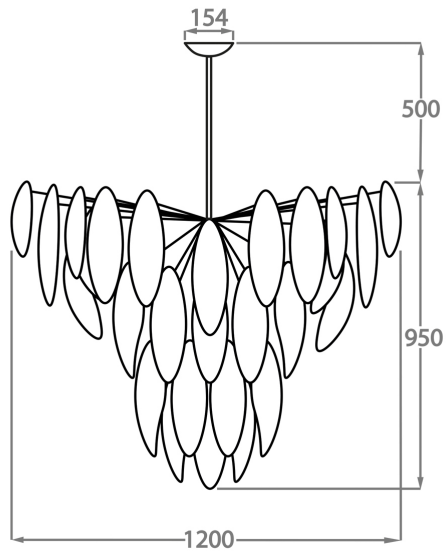

Gold Murano Glass

Milk White Murano Glass

Silver Murano Glass

Available Sizes

Chandelier Size One

CL430-24,
Height: 62 cm (24.41")
Diameter: 24 cm (9.45")
1 x 5W G9 LED
Max Watt and Lamps: 5W x 1
Net Weight: 8 kg / 18 lb

Chandelier Size Two

CL430-44,
Height: 62 cm (24.41")
Diameter: 44 cm (17.32")
1 x 5W G9 LED
Max Watt and Lamps: 5W x 1
Net Weight: 14 kg / 30 lb

Chandelier Size Three

CL430-62,
Height: 62 cm (24.41")
Diameter: 62 cm (24.41")
10 x 5W G9 LED
Max Watt and Lamps: 5W x 10
Net Weight: 26 kg / 57 lb

Chandelier Size Four

CL430-100,
Height: 85 cm (33.46")
Diameter: 100 cm (39.37")
18 x 5W G9 LED
Max Watt and Lamps: 5W x 18
Net Weight: 50 kg / 110 lb

Chandelier Size Five

CL430-120,

Height: 95 cm (37.4")

Diameter: 120 cm (47.24")

18 x 5W G9 LED

Max Watt and Lamps: 5W x 18

Net Weight: 80 kg / 176 lb

The dimensions of the central rod and ceiling rose are not included in the height measurements. Please add a minimum of 15cm (6") to take this into account. The standard rod and ceiling rose is 50cm (20"), but this can be specified in the exact size required by the customer at the time of order.