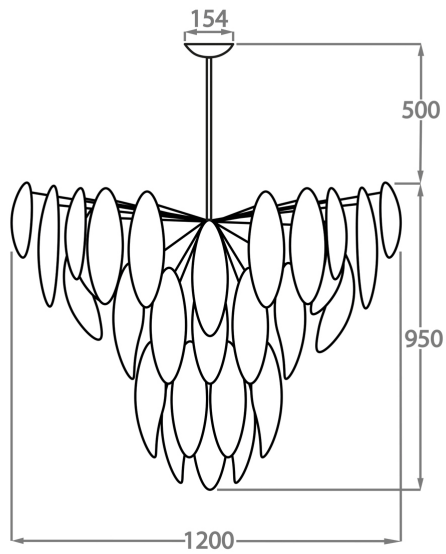

Chandelier Size Five

CL430-120,

Height: 95 cm (37.4")

Diameter: 120 cm (47.24")

Bulbs: 18 x 5W G9 LED

Net Weight: 80 kg / 176 lb

The dimensions of the central rod and ceiling rose are not included in the height measurements. Please add a minimum of 15cm (6") to take this into account. The standard rod and ceiling rose is 50cm (20"), but this can be specified in the exact size required by the customer at the time of order.