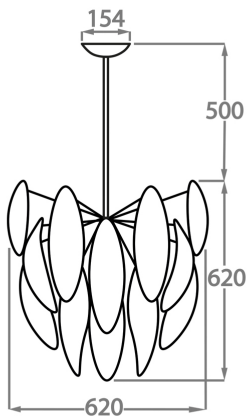

Gold Murano Glass

Milk White Murano Glass

Silver Murano Glass

Available Sizes

Chandelier Size One

CL430-24,
Height: 62 cm (24.41")
Diameter: 24 cm (9.45")
1 x 5W G9 LED
Max Watt and Lamps: 5W x 1
Net Weight: 8 kg / 18 lb

Chandelier Size Two

CL430-44,
Height: 62 cm (24.41")
Diameter: 44 cm (17.32")
1 x 5W G9 LED
Max Watt and Lamps: 5W x 1
Net Weight: 14 kg / 30 lb

Chandelier Size Three

CL430-62,
Height: 62 cm (24.41")
Diameter: 62 cm (24.41")
10 x 5W G9 LED
Max Watt and Lamps: 5W x 10
Net Weight: 26 kg / 57 lb

Chandelier Size Four

CL430-100,
Height: 85 cm (33.46")
Diameter: 100 cm (39.37")
18 x 5W G9 LED
Max Watt and Lamps: 5W x 18
Net Weight: 50 kg / 110 lb

Chandelier Size Five

CL430-120,

Height: 95 cm (37.4")

Diameter: 120 cm (47.24")

18 x 5W G9 LED

Max Watt and Lamps: 5W x 18

Net Weight: 80 kg / 176 lb

The dimensions of the central rod and ceiling rose are not included in the height measurements. Please add a minimum of 15cm (6") to take this into account. The standard rod and ceiling rose is 50cm (20"), but this can be specified in the exact size required by the customer at the time of order.