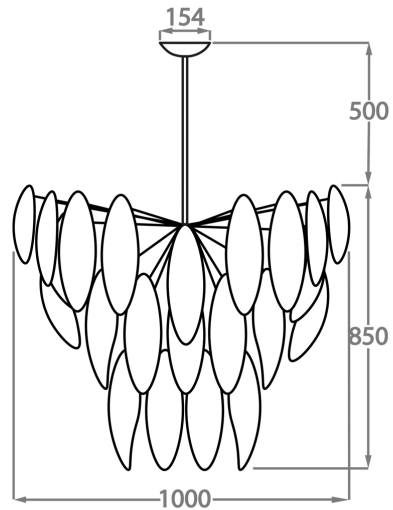

#### Murano Glass Finish

Gold Murano Glass

Milk White Murano Glass

Silver Murano Glass

**Chandelier Size One**

CL430-24,  
Height: 62 cm (24.41")  
Diameter: 24 cm (9.45")  
Bulbs: 1 x 5W G9 LED  
Net Weight: 8 kg / 18 lb

**Chandelier Size Two**

CL430-44,  
Height: 62 cm (24.41")  
Diameter: 44 cm (17.32")  
Bulbs: 1 x 5W G9 LED  
Net Weight: 14 kg / 30 lb

**Chandelier Size Three**

CL430-62,  
Height: 62 cm (24.41")  
Diameter: 62 cm (24.41")  
Bulbs: 10 x 5W G9 LED  
Net Weight: 26 kg / 57 lb

**Chandelier Size Four**

CL430-100,  
Height: 85 cm (33.46")  
Diameter: 100 cm (39.37")  
Bulbs: 18 x 5W G9 LED  
Net Weight: 50 kg / 110 lb

**Chandelier Size Five**

CL430-120,

Height: 95 cm (37.4")

Diameter: 120 cm (47.24")

Bulbs: 18 x 5W G9 LED

Net Weight: 80 kg / 176 lb

The dimensions of the central rod and ceiling rose are not included in the height measurements. Please add a minimum of 15cm (6") to take this into account. The standard rod and ceiling rose is 50cm (20"), but this can be specified in the exact size required by the customer at the time of order.