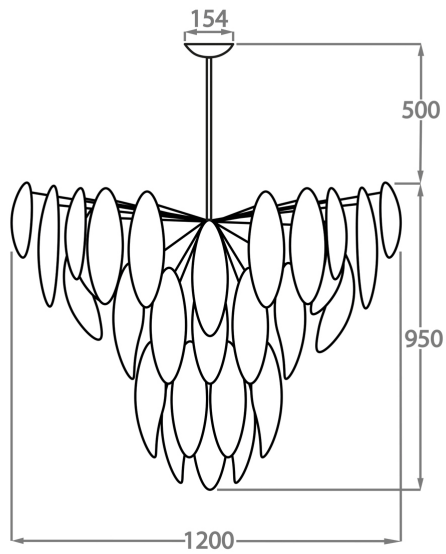

#### Murano Glass Finish

Gold Murano Glass

Milk White Murano Glass

Silver Murano Glass

**Chandelier Size One**

CL430-24,  
Height: 62 cm (24.41")  
Diameter: 24 cm (9.45")  
Bulbs: 1 x 5W G9 LED  
Net Weight: 8 kg / 18 lb

**Chandelier Size Two**

CL430-44,  
Height: 62 cm (24.41")  
Diameter: 44 cm (17.32")  
Bulbs: 1 x 5W G9 LED  
Net Weight: 14 kg / 30 lb

**Chandelier Size Three**

CL430-62,  
Height: 62 cm (24.41")  
Diameter: 62 cm (24.41")  
Bulbs: 10 x 5W G9 LED  
Net Weight: 26 kg / 57 lb

**Chandelier Size Four**

CL430-100,  
Height: 85 cm (33.46")  
Diameter: 100 cm (39.37")  
Bulbs: 18 x 5W G9 LED  
Net Weight: 50 kg / 110 lb

**Chandelier Size Five**

CL430-120,

Height: 95 cm (37.4")

Diameter: 120 cm (47.24")

Bulbs: 18 x 5W G9 LED

Net Weight: 80 kg / 176 lb

The dimensions of the central rod and ceiling rose are not included in the height measurements. Please add a minimum of 15cm (6") to take this into account. The standard rod and ceiling rose is 50cm (20"), but this can be specified in the exact size required by the customer at the time of order.