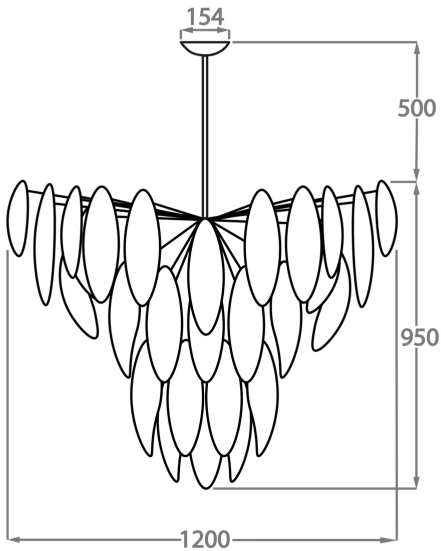

Gold Murano
Glass

Milk White
Murano Glass

Silver Murano
Glass

Available Sizes

Chandelier Size Three

CL430-62,
Height: 62 cm (24.41")
Diameter: 62 cm (24.41")
Bulbs: 10 x 5W G9 LED
Net Weight: 26 kg / 57 lb

Chandelier Size Four

CL430-100,
Height: 85 cm (33.46")
Diameter: 100 cm (39.37")
Bulbs: 18 x 5W G9 LED
Net Weight: 50 kg / 110 lb

Chandelier Size Five

CL430-120,
Height: 95 cm (37.4")
Diameter: 120 cm (47.24")
Bulbs: 18 x 5W G9 LED
Net Weight: 80 kg / 176 lb

The dimensions of the central rod and ceiling rose are not included in the height measurements. Please add a minimum of 15cm (6") to take this into account. The standard rod and ceiling rose is 50cm (20"), but this can be specified in the exact size required by the customer at the time of order.