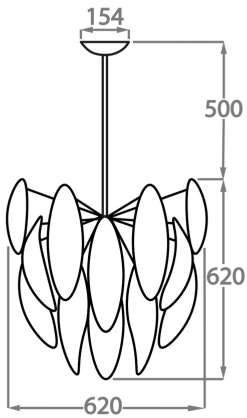

#### Murano Glass Finish

Gold Murano Glass

Milk White Murano Glass

Silver Murano Glass

**Chandelier Size One**

CL430-24,  
Height: 62 cm (24.41")  
Diameter: 24 cm (9.45")  
Bulbs: 1 x 5W G9 LED  
Net Weight: 8 kg / 18 lb

**Chandelier Size Two**

CL430-44,  
Height: 62 cm (24.41")  
Diameter: 44 cm (17.32")  
Bulbs: 1 x 5W G9 LED  
Net Weight: 14 kg / 30 lb

**Chandelier Size Three**

CL430-62,  
Height: 62 cm (24.41")  
Diameter: 62 cm (24.41")  
Bulbs: 10 x 5W G9 LED  
Net Weight: 26 kg / 57 lb

**Chandelier Size Four**

CL430-100,  
Height: 85 cm (33.46")  
Diameter: 100 cm (39.37")  
Bulbs: 18 x 5W G9 LED  
Net Weight: 50 kg / 110 lb

**Chandelier Size Five**

CL430-120,

Height: 95 cm (37.4")

Diameter: 120 cm (47.24")

Bulbs: 18 x 5W G9 LED

Net Weight: 80 kg / 176 lb

The dimensions of the central rod and ceiling rose are not included in the height measurements. Please add a minimum of 15cm (6") to take this into account. The standard rod and ceiling rose is 50cm (20"), but this can be specified in the exact size required by the customer at the time of order.