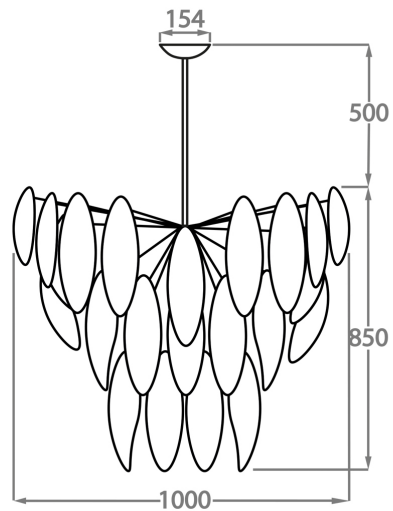

Gold Murano Glass

Milk White Murano Glass

Silver Murano Glass

Available Sizes

Chandelier Size One

CL430-24,
Height: 62 cm (24.41")
Diameter: 24 cm (9.45")
1 x 5W G9 LED
Max Watt and Lamps: 5W x 1
Net Weight: 8 kg / 18 lb

Chandelier Size Two

CL430-44,
Height: 62 cm (24.41")
Diameter: 44 cm (17.32")
1 x 5W G9 LED
Max Watt and Lamps: 5W x 1
Net Weight: 14 kg / 30 lb

Chandelier Size Three

CL430-62,
Height: 62 cm (24.41")
Diameter: 62 cm (24.41")
10 x 5W G9 LED
Max Watt and Lamps: 5W x 10
Net Weight: 26 kg / 57 lb

Chandelier Size Four

CL430-100,
Height: 85 cm (33.46")
Diameter: 100 cm (39.37")
18 x 5W G9 LED
Max Watt and Lamps: 5W x 18
Net Weight: 50 kg / 110 lb

Chandelier Size Five

CL430-120,

Height: 95 cm (37.4")

Diameter: 120 cm (47.24")

18 x 5W G9 LED

Max Watt and Lamps: 5W x 18

Net Weight: 80 kg / 176 lb

The dimensions of the central rod and ceiling rose are not included in the height measurements. Please add a minimum of 15cm (6") to take this into account. The standard rod and ceiling rose is 50cm (20"), but this can be specified in the exact size required by the customer at the time of order.