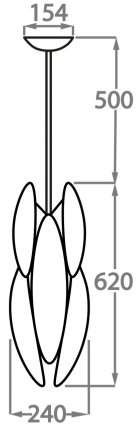

Gold Murano Glass

Milk White Murano Glass

Silver Murano Glass

Available Sizes

Chandelier Size One

CL430-24,
Height: 62 cm (24.41")
Diameter: 24 cm (9.45")
1 x 5W G9 LED
Max Watt and Lamps: 5W x 1
Net Weight: 8 kg / 18 lb

Chandelier Size Two

CL430-44,
Height: 62 cm (24.41")
Diameter: 44 cm (17.32")
1 x 5W G9 LED
Max Watt and Lamps: 5W x 1
Net Weight: 14 kg / 30 lb

Chandelier Size Three

CL430-62,
Height: 62 cm (24.41")
Diameter: 62 cm (24.41")
10 x 5W G9 LED
Max Watt and Lamps: 5W x 10
Net Weight: 26 kg / 57 lb

Chandelier Size Four

CL430-100,
Height: 85 cm (33.46")
Diameter: 100 cm (39.37")
18 x 5W G9 LED
Max Watt and Lamps: 5W x 18
Net Weight: 50 kg / 110 lb

Chandelier Size Five

CL430-120,

Height: 95 cm (37.4")

Diameter: 120 cm (47.24")

18 x 5W G9 LED

Max Watt and Lamps: 5W x 18

Net Weight: 80 kg / 176 lb

The dimensions of the central rod and ceiling rose are not included in the height measurements. Please add a minimum of 15cm (6") to take this into account. The standard rod and ceiling rose is 50cm (20"), but this can be specified in the exact size required by the customer at the time of order.