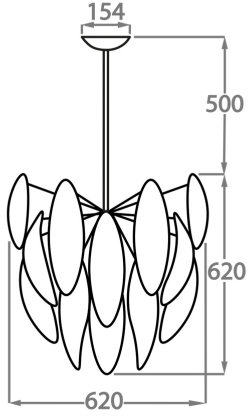

Gold Murano
Glass

Milk White
Murano Glass

Silver Murano
Glass

Available Sizes

Chandelier Size Three

CL430-62,
Height: 62 cm (24.41")
Diameter: 62 cm (24.41")
Bulbs: 10 x 5W G9 LED
Net Weight: 26 kg / 57 lb

Chandelier Size Four

CL430-100,
Height: 85 cm (33.46")
Diameter: 100 cm (39.37")
Bulbs: 18 x 5W G9 LED
Net Weight: 50 kg / 110 lb

Chandelier Size Five

CL430-120,
Height: 95 cm (37.4")
Diameter: 120 cm (47.24")
Bulbs: 18 x 5W G9 LED
Net Weight: 80 kg / 176 lb

The dimensions of the central rod and ceiling rose are not included in the height measurements. Please add a minimum of 15cm (6") to take this into account. The standard rod and ceiling rose is 50cm (20"), but this can be specified in the exact size required by the customer at the time of order.