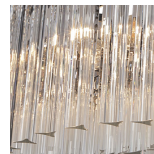

BELLA FIGURA

Rectangular Two Tier Chandelier

CL438

Collection Name

RETRO MURANO COLLECTION

Based on our best selling Rectangular Chandelier (CL414), this stunning contemporary ceiling light is perfect over a breakfast bar or central island. Available in a number of glass and metal finishes, this chandelier can be tailored to perfectly fit into any design.

CL438-150 in Clear Triangular Flat and Angle Cut Murano Glass and Chrome

Available Finishes

Glass Shape

Smooth Triangular - Angle Cut

Metal Finish

Chrome

Brushed Dark Bronze

Polished Gold

Murano Glass Finish

Clear Murano

Smoke Murano

Available Sizes

Size One

CL438-90,

Height: 37 cm (14.57")

Width: 20 cm (7.87")