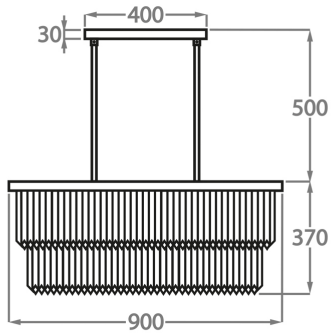

Murano Glass Colours

Clear Murano

Smoke Murano

Available Sizes

Size One

CL438-90,

Height: 37 cm (14.57")

Width: 20 cm (7.87")

Length: 90 cm (35.43")

4 x 40W E27

Max Watt and Lamps: 40W x 4

Net Weight: 50 kg / 110 lb

Size Two

CL438-150,

Height: 37 cm (14.57")

Width: 20 cm (7.87")

Length: 150 cm (59.06")

8 x 40w E27

Max Watt and Lamps: 40w x 8

Net Weight: 58 kg / 128 lb

The dimensions of the central rods and ceiling rose are not included in the height measurements.

The standard rods and ceiling rose are 50cm (20"), but these can be ordered in different sizes by the customer.