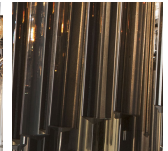

BELLA FIGURA

Rectangular Two Tier Chandelier

CL438

Collection Name

RETRO MURANO COLLECTION

Based on our best selling Rectangular Chandelier (CL414), this stunning contemporary ceiling light is perfect over a breakfast bar or central island. Available in a number of glass and metal finishes, this chandelier can be tailored to perfectly fit into any design.

CL438-150 in Clear Triangular Flat and Angle Cut Murano Glass and Chrome

Available Finishes

Glass Shape

Smooth Triangular - Angle Cut

Metal Finish

Chrome

Brushed Dark Bronze

Polished Gold

Murano Glass Finish

Clear Murano

Smoke Murano

Available Sizes

Size One

CL438-90,

Height: 37 cm (14.57")

Width: 20 cm (7.87")