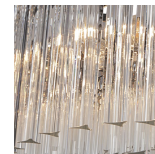

BELLA FIGURA

Rectangular Two Tier Chandelier

CL438

Collection Name

RETRO MURANO COLLECTION

Based on our best selling Rectangular Chandelier (CL414), this stunning contemporary ceiling light is perfect over a breakfast bar or central island. Available in a number of glass and metal finishes, this chandelier can be tailored to perfectly fit into any design.

CL438-150 in Clear Triangular Flat and Angle Cut Murano Glass and Chrome

Available Finishes

Glass Shape

Smooth Triangular - Angle Cut

Metal Finishes

Chrome

Brushed Dark Bronze

Polished Gold

Murano Glass Colours

Clear Murano

Smoke Murano

Available Sizes

Size One

CL438-90,

Height: 37 cm (14.57")

Width: 20 cm (7.87")