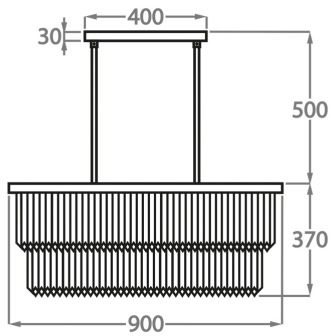

## Available Sizes

---

### Size One

CL438-90,

Height: 37 cm (14.57")

Width: 20 cm (7.87")

Length: 90 cm (35.43")

Bulbs: 4 x 40W E27

Net Weight: 50 kg / 110 lb

### Size Two

CL438-150,

Height: 37 cm (14.57")

Width: 20 cm (7.87")

Length: 150 cm (59.06")

Bulbs: 8 x 40w E27

Net Weight: 58 kg / 128 lb

The dimensions of the central rods and ceiling rose are not included in the height measurements.

The standard rods and ceiling rose are 50cm (20"), but these can be ordered in different sizes by the customer.