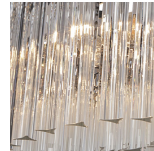

BELLA FIGURA

Rectangular Two Tier Chandelier

CL438

Collection Name

RETRO MURANO COLLECTION

Based on our best selling Rectangular Chandelier (CL414), this stunning contemporary ceiling light is perfect over a breakfast bar or central island. Available in a number of glass and metal finishes, this chandelier can be tailored to perfectly fit into any design.

CL438-150 in Clear Triangular Flat and Angle Cut Murano Glass and Chrome

Available Finishes

Glass Shape

Smooth Triangular - Angle Cut

Metal Finish

Chrome

Brushed Dark Bronze

Polished Gold

Murano Glass Finish

Clear Murano

Smoke Murano

Available Sizes

Size One

CL438-90,

Height: 37 cm (14.57")

Width: 20 cm (7.87")