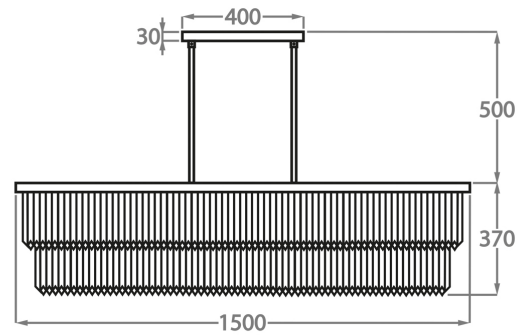

### Size One

CL438-90,

Height: 37 cm (14.57")

Width: 20 cm (7.87")

Length: 90 cm (35.43")

Bulbs: 4 x 40W E27

Net Weight: 50 kg / 110 lb

### Size Two

CL438-150,

Height: 37 cm (14.57")

Width: 20 cm (7.87")

Length: 150 cm (59.06")

Bulbs: 8 x 40w E27

Net Weight: 58 kg / 128 lb

The dimensions of the central rods and ceiling rose are not included in the height measurements.

The standard rods and ceiling rose are 50cm (20"), but these can be ordered in different sizes by the customer.