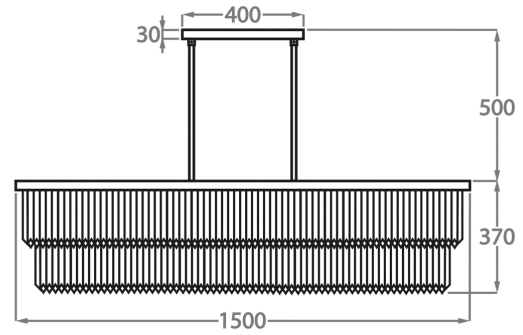

Murano Glass Colours

Clear Murano

Smoke Murano

Available Sizes

Size One

CL438-90,

Height: 37 cm (14.57")

Width: 20 cm (7.87")

Length: 90 cm (35.43")

4 x 40W E27

Max Watt and Lamps: 40W x 4

Net Weight: 50 kg / 110 lb

Size Two

CL438-150,

Height: 37 cm (14.57")

Width: 20 cm (7.87")

Length: 150 cm (59.06")

8 x 40w E27

Max Watt and Lamps: 40w x 8

Net Weight: 58 kg / 128 lb

The dimensions of the central rods and ceiling rose are not included in the height measurements.

The standard rods and ceiling rose are 50cm (20"), but these can be ordered in different sizes by the customer.