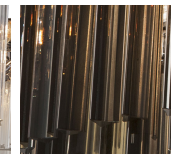

BELLA FIGURA

Rectangular Two Tier Chandelier

CL438

Collection Name

RETRO MURANO COLLECTION

Based on our best selling Rectangular Chandelier (CL414), this stunning contemporary ceiling light is perfect over a breakfast bar or central island. Available in a number of glass and metal finishes, this chandelier can be tailored to perfectly fit into any design.

CL438-150 in Clear Triangular Flat and Angle Cut Murano Glass and Chrome

Available Finishes

Glass Shape

Smooth Triangular - Angle Cut

Metal Finishes

Chrome

Brushed Dark Bronze

Polished Gold

Murano Glass Colours

Clear Murano

Smoke Murano

Available Sizes

Size One

CL438-90,

Height: 37 cm (14.57")

Width: 20 cm (7.87")