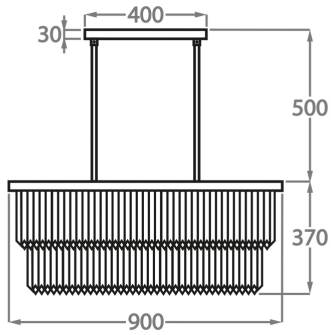

Murano Glass Colours

Clear Murano

Smoke Murano

Available Sizes

Size One

CL438-90,

Height: 37 cm (14.57")

Width: 20 cm (7.87")

Length: 90 cm (35.43")

4 x 40W E27

Max Watt and Lamps: 40W x 4

Net Weight: 50 kg / 110 lb

Size Two

CL438-150,

Height: 37 cm (14.57")

Width: 20 cm (7.87")

Length: 150 cm (59.06")

8 x 40W E27

Max Watt and Lamps: 40w x 8

Net Weight: 58 kg / 128 lb

The dimensions of the central rods and ceiling rose are not included in the height measurements.

The standard rods and ceiling rose are 50cm (20"), but these can be ordered in different sizes by the customer.