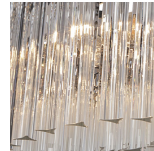

BELLA FIGURA

Rectangular Two Tier Chandelier

CL438

Collection Name

RETRO MURANO COLLECTION

Based on our best selling Rectangular Chandelier (CL414), this stunning contemporary ceiling light is perfect over a breakfast bar or central island. Available in a number of glass and metal finishes, this chandelier can be tailored to perfectly fit into any design.

CL438-90 in Smoke Triangular Flat and Angle Cut Murano Glass and Chrome

Available Finishes

Glass Shape

Smooth Triangular - Angle Cut

Metal Finish

Chrome

Brushed Dark Bronze

Polished Gold

Murano Glass Finish

Clear Murano

Smoke Murano

Available Sizes

Size One

CL438-90,

Height: 37 cm (14.57")

Width: 20 cm (7.87")