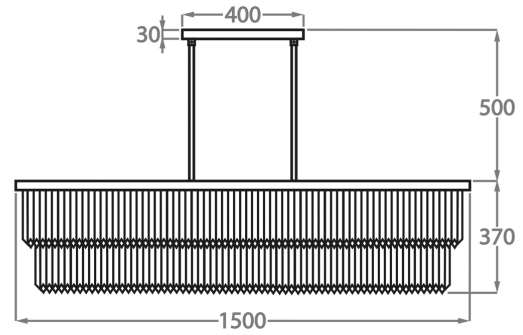

Murano Glass Colours

Clear Murano

Smoke Murano

Available Sizes

Size One

CL438-90,

Height: 37 cm (14.57")

Width: 20 cm (7.87")

Length: 90 cm (35.43")

4 x 40W E27

Max Watt and Lamps: 40W x 4

Net Weight: 50 kg / 110 lb

Size Two

CL438-150,

Height: 37 cm (14.57")

Width: 20 cm (7.87")

Length: 150 cm (59.06")

8 x 40W E27

Max Watt and Lamps: 40w x 8

Net Weight: 58 kg / 128 lb

The dimensions of the central rods and ceiling rose are not included in the height measurements.

The standard rods and ceiling rose are 50cm (20"), but these can be ordered in different sizes by the customer.