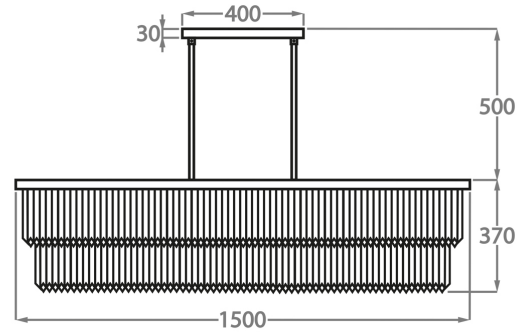

Murano Glass Finish

Clear Murano

Smoke Murano

Available Sizes

Size One

CL438-90,

Height: 37 cm (14.57")

Width: 20 cm (7.87")

Length: 90 cm (35.43")

Bulbs: 4 x 40W E27

Net Weight: 50 kg / 110 lb

Size Two

CL438-150,

Height: 37 cm (14.57")

Width: 20 cm (7.87")

Length: 150 cm (59.06")

Bulbs: 8 x 40w E27

Net Weight: 58 kg / 128 lb

The dimensions of the central rods and ceiling rose are not included in the height measurements.

The standard rods and ceiling rose are 50cm (20"), but these can be ordered in different sizes by the customer.