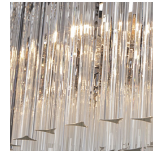

BELLA FIGURA

Rectangular Two Tier Chandelier

CL438

Collection Name

RETRO MURANO COLLECTION

Based on our best selling Rectangular Chandelier (CL414), this stunning contemporary ceiling light is perfect over a breakfast bar or central island. Available in a number of glass and metal finishes, this chandelier can be tailored to perfectly fit into any design.

CL438-90 in Smoke Triangular Flat and Angle Cut Murano Glass and Chrome

Available Finishes

Glass Shape

Smooth Triangular - Angle Cut

Metal Finishes

Chrome

Brushed Dark Bronze

Polished Gold

Murano Glass Colours

Clear Murano

Smoke Murano

Available Sizes

Size One

CL438-90,

Height: 37 cm (14.57")

Width: 20 cm (7.87")