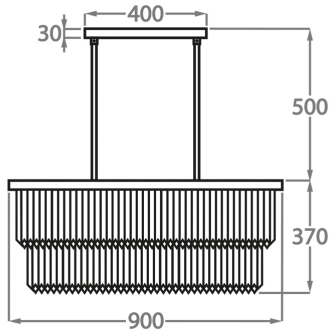

Murano Glass Finish

Clear Murano

Smoke Murano

Available Sizes

Size One

CL438-90,

Height: 37 cm (14.57")

Width: 20 cm (7.87")

Length: 90 cm (35.43")

Bulbs: 4 x 40W E27

Net Weight: 50 kg / 110 lb

Size Two

CL438-150,

Height: 37 cm (14.57")

Width: 20 cm (7.87")

Length: 150 cm (59.06")

Bulbs: 8 x 40w E27

Net Weight: 58 kg / 128 lb

The dimensions of the central rods and ceiling rose are not included in the height measurements.

The standard rods and ceiling rose are 50cm (20"), but these can be ordered in different sizes by the customer.