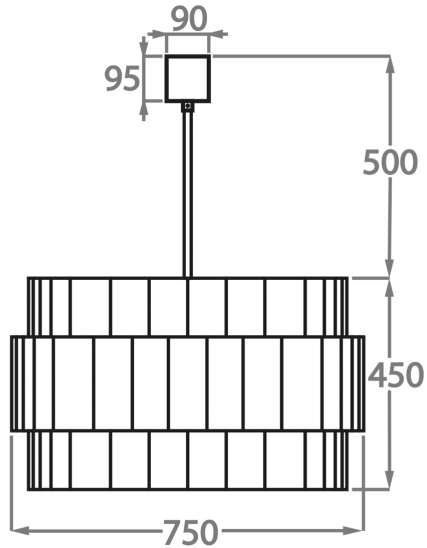

Murano Glass Colours

Clear
Pentagonal
Glass

Smoke
Pentagonal
Glass

Available Sizes

Size One

CL439-75,

Height: 45 cm (17.72")

Diameter: 75 cm (29.53")

6 x 40w E27

Max Watt and Lamps: 40w x 6

Net Weight: 42 kg / 93 lb

Size Two

CL439-90,

Height: 45 cm (17.72")

Diameter: 90 cm (35.43")

8 x 40w E27

Max Watt and Lamps: 40w x 8

Net Weight: 60 kg / 132 lb

The dimensions of the central rod and ceiling rose are not included in the height measurements

The standard rod and ceiling rose is 50cm (20"), but this can be ordered in different sizes by the customer