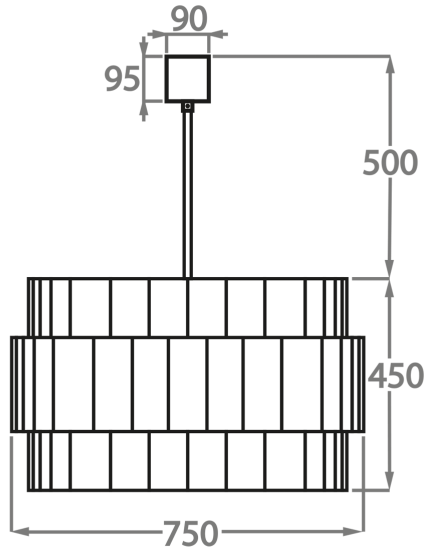

Murano Glass Finish

Clear
Pentagonal
Glass

Smoke
Pentagonal
Glass

Available Sizes

Size One

CL439-75,
Height: 45 cm (17.72")
Diameter: 75 cm (29.53")
Bulbs: 6 x 40w E27
Net Weight: 42 kg / 93 lb

Size Two

CL439-90,
Height: 45 cm (17.72")
Diameter: 90 cm (35.43")
Bulbs: 8 x 40w E27
Net Weight: 60 kg / 132 lb

The dimensions of the central rod and ceiling rose are not included in the height measurements
The standard rod and ceiling rose is 50cm (20"), but this can be ordered in different sizes by the customer