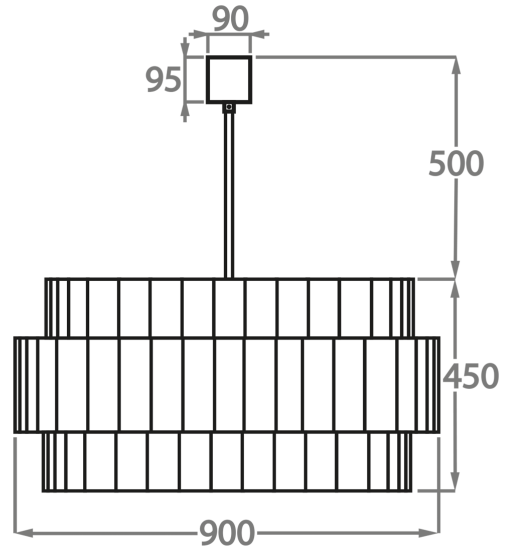

Murano Glass Finish

Clear
Pentagonal
Glass

Smoke
Pentagonal
Glass

Available Sizes

Size One

CL439-75,
Height: 45 cm (17.72")
Diameter: 75 cm (29.53")
Bulbs: 6 x 40w E27
Net Weight: 42 kg / 93 lb

Size Two

CL439-90,
Height: 45 cm (17.72")
Diameter: 90 cm (35.43")
Bulbs: 8 x 40w E27
Net Weight: 60 kg / 132 lb

The dimensions of the central rod and ceiling rose are not included in the height measurements
The standard rod and ceiling rose is 50cm (20"), but this can be ordered in different sizes by the customer