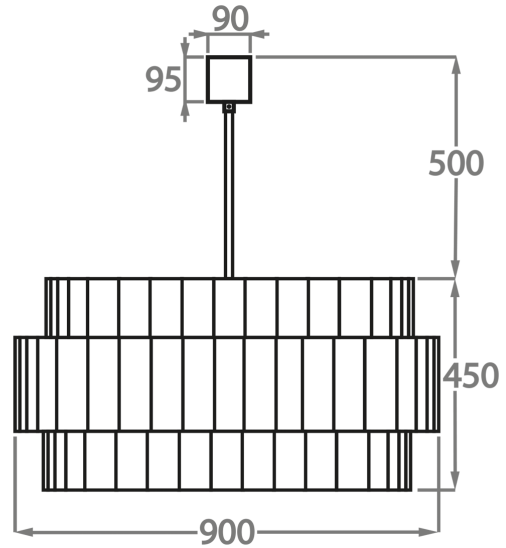

Murano Glass Colours

Clear
Pentagonal
Glass

Smoke
Pentagonal
Glass

Available Sizes

Size One

CL439-75,

Height: 45 cm (17.72")

Diameter: 75 cm (29.53")

6 x 40w E27

Max Watt and Lamps: 40w x 6

Net Weight: 42 kg / 93 lb

Size Two

CL439-90,

Height: 45 cm (17.72")

Diameter: 90 cm (35.43")

8 x 40w E27

Max Watt and Lamps: 40w x 8

Net Weight: 60 kg / 132 lb

The dimensions of the central rod and ceiling rose are not included in the height measurements

The standard rod and ceiling rose is 50cm (20"), but this can be ordered in different sizes by the customer