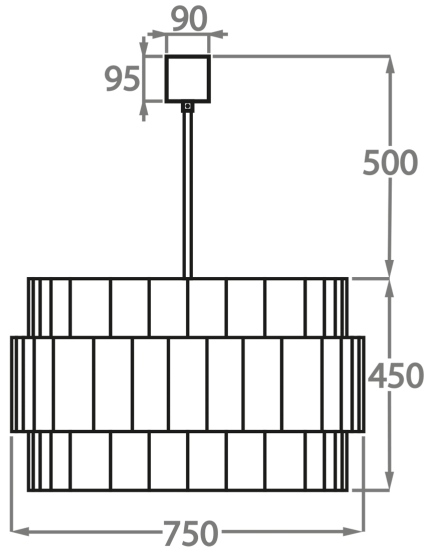

Murano Glass Finish

Clear
Pentagonal
Glass

Smoke
Pentagonal
Glass

Available Sizes

Size One

CL439-75,
Height: 45 cm (17.72")
Diameter: 75 cm (29.53")
Bulbs: 6 x 40w E27
Net Weight: 42 kg / 93 lb

Size Two

CL439-90,
Height: 45 cm (17.72")
Diameter: 90 cm (35.43")
Bulbs: 8 x 40w E27
Net Weight: 60 kg / 132 lb

The dimensions of the central rod and ceiling rose are not included in the height measurements.
The standard rod and ceiling rose is 50cm (20"), but this can be ordered in different sizes by the customer.