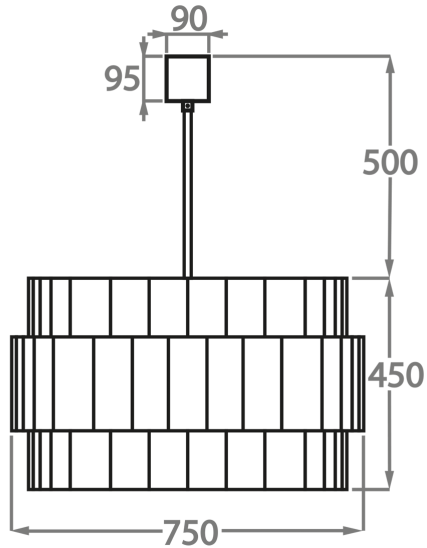

Murano Glass Finish

Clear
Pentagonal
Glass

Smoke
Pentagonal
Glass

Available Sizes

Size One

CL439-75,

Height: 45 cm (17.72")

Diameter: 75 cm (29.53")

6 x 40w E27

Max Watt and Lamps: 40w x 6

Net Weight: 42 kg / 93 lb

Size Two

CL439-90,

Height: 45 cm (17.72")

Diameter: 90 cm (35.43")

8 x 40w E27

Max Watt and Lamps: 40w x 8

Net Weight: 60 kg / 132 lb

The dimensions of the central rod and ceiling rose are not included in the height measurements.

The standard rod and ceiling rose is 50cm (20"), but this can be ordered in different sizes by the customer.