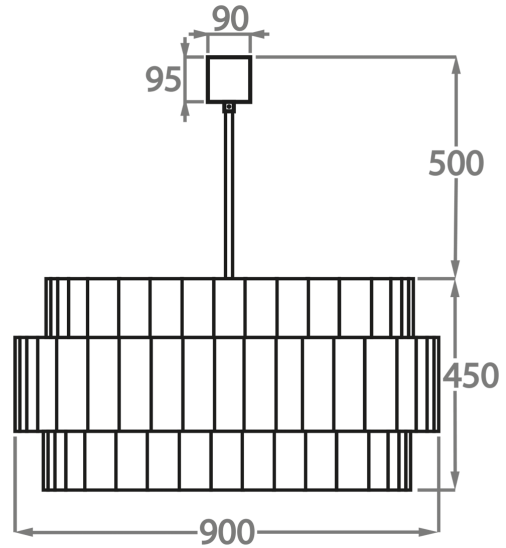

Murano Glass Finish

Clear
Pentagonal
Glass

Smoke
Pentagonal
Glass

Available Sizes

Size One

CL439-75,

Height: 45 cm (17.72")

Diameter: 75 cm (29.53")

6 x 40w E27

Max Watt and Lamps: 40w x 6

Net Weight: 42 kg / 93 lb

Size Two

CL439-90,

Height: 45 cm (17.72")

Diameter: 90 cm (35.43")

8 x 40w E27

Max Watt and Lamps: 40w x 8

Net Weight: 60 kg / 132 lb

The dimensions of the central rod and ceiling rose are not included in the height measurements.

The standard rod and ceiling rose is 50cm (20"), but this can be ordered in different sizes by the customer.