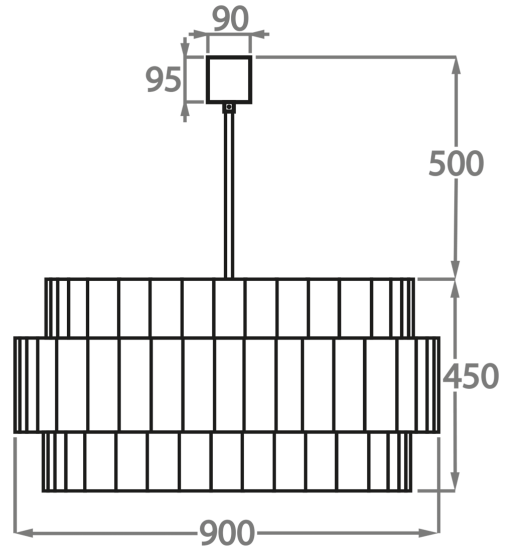

Murano Glass Finish

Clear
Pentagonal
Glass

Smoke
Pentagonal
Glass

Available Sizes

Size One

CL439-75,
Height: 45 cm (17.72")
Diameter: 75 cm (29.53")
Bulbs: 6 x 40w E27
Net Weight: 42 kg / 93 lb

Size Two

CL439-90,
Height: 45 cm (17.72")
Diameter: 90 cm (35.43")
Bulbs: 8 x 40w E27
Net Weight: 60 kg / 132 lb

The dimensions of the central rod and ceiling rose are not included in the height measurements.
The standard rod and ceiling rose is 50cm (20"), but this can be ordered in different sizes by the customer.