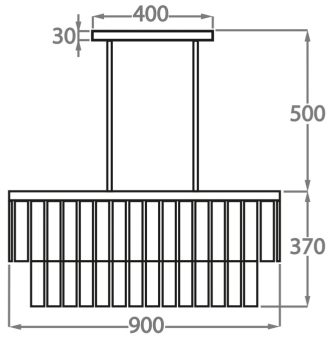

## Available Sizes

---

### Size One

CL440-90,

Height: 37 cm (14.57")

Width: 30 cm (11.81")

Length: 90 cm (35.43")

Bulbs: 4 × 40w E27

Net Weight: 45 kg / 99 lb

### Size Two

CL440-150,

Height: 37 cm (14.57")

Width: 30 cm (11.81")

Length: 150 cm (59.06")

Bulbs: 6 × 40w E27

Net Weight: 62 kg / 136 lb

The dimensions of the central rods and ceiling rose are not included in the height measurements.

The standard rods and ceiling rose are 50cm (20"), but these can be ordered in different sizes by the customer.