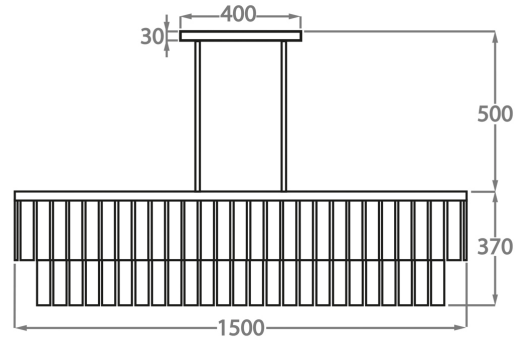

### Size One

CL440-90,

Height: 37 cm (14.57")

Width: 30 cm (11.81")

Length: 90 cm (35.43")

Bulbs: 4 × 40w E27

Net Weight: 45 kg / 99 lb

### Size Two

CL440-150,

Height: 37 cm (14.57")

Width: 30 cm (11.81")

Length: 150 cm (59.06")

Bulbs: 6 × 40w E27

Net Weight: 62 kg / 136 lb

The dimensions of the central rods and ceiling rose are not included in the height measurements.

The standard rods and ceiling rose are 50cm (20"), but these can be ordered in different sizes by the customer.