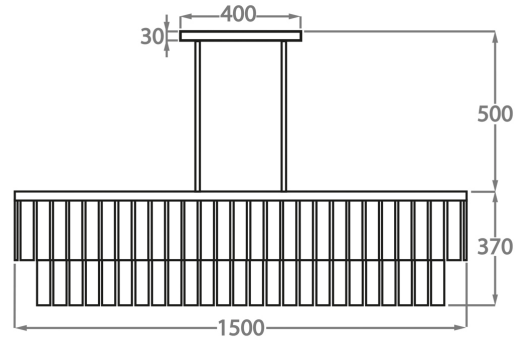

Size Two

CL440-150,

Height: 37 cm (14.57")

Width: 30 cm (11.81")

Length: 150 cm (59.06")

Bulbs: 6 × 40w E27

Net Weight: 62 kg / 136 lb