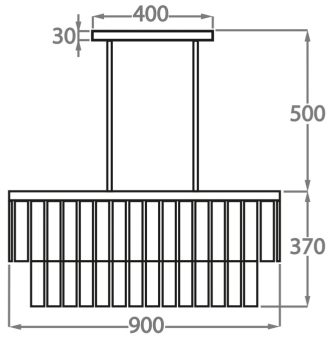

Available Sizes

Size One

CL440-90,

Height: 37 cm (14.57")

Width: 30 cm (11.81")

Length: 90 cm (35.43")

Bulbs: 4 × 40w E27

Net Weight: 45 kg / 99 lb