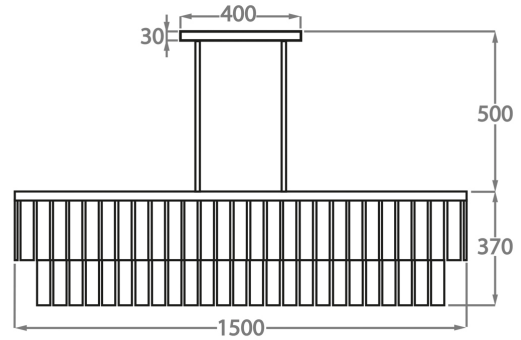

Smoke
Pentagonal
Glass

Available Sizes

Size One

CL440-90,

Height: 37 cm (14.57")

Width: 30 cm (11.81")

Length: 90 cm (35.43")

Bulbs: 4 × 40w E27

Net Weight: 45 kg / 99 lb

Size Two

CL440-150,

Height: 37 cm (14.57")

Width: 30 cm (11.81")

Length: 150 cm (59.06")

Bulbs: 6 × 40w E27

Net Weight: 62 kg / 136 lb

The dimensions of the central rods and ceiling rose are not included in the height measurements.

The standard rods and ceiling rose are 50cm (20"), but these can be ordered in different sizes by the customer.