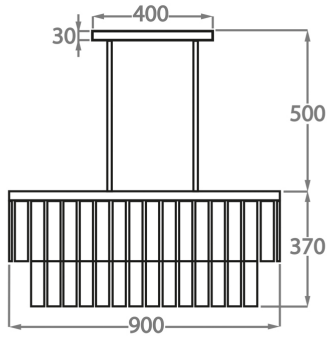

Smoke
Pentagonal
Glass

Available Sizes

Size One

CL440-90,

Height: 37 cm (14.57")

Width: 30 cm (11.81")

Length: 90 cm (35.43")

Bulbs: 4 × 40w E27

Net Weight: 45 kg / 99 lb

Size Two

CL440-150,

Height: 37 cm (14.57")

Width: 30 cm (11.81")

Length: 150 cm (59.06")

Bulbs: 6 × 40w E27

Net Weight: 62 kg / 136 lb

The dimensions of the central rods and ceiling rose are not included in the height measurements.

The standard rods and ceiling rose are 50cm (20"), but these can be ordered in different sizes by the customer.