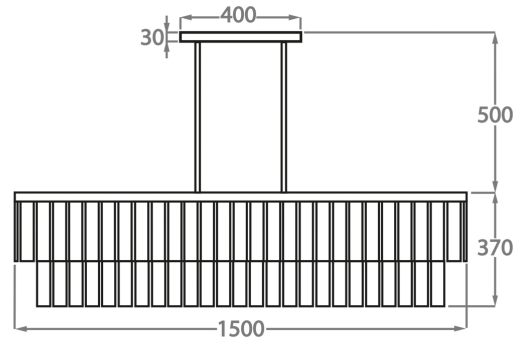

Smoke
Pentagonal
Glass

Available Sizes

Size One

CL440-90,

Height: 37 cm (14.57")

Width: 30 cm (11.81")

Length: 90 cm (35.43")

4 x 40w E27

Max Watt and Lamps: 40w x 4

Net Weight: 45 kg / 99 lb

Size Two

CL440-150,

Height: 37 cm (14.57")

Width: 30 cm (11.81")

Length: 150 cm (59.06")

6 x 40w E27

Max Watt and Lamps: 40w x 6

Net Weight: 62 kg / 136 lb

The dimensions of the central rods and ceiling rose are not included in the height measurements.

The standard rods and ceiling rose are 50cm (20"), but these can be ordered in different sizes by the customer.