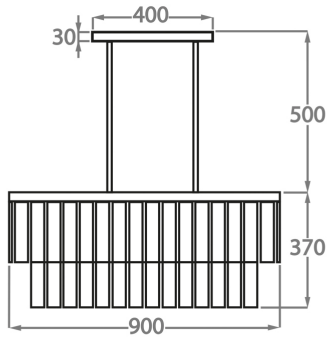

Smoke
Pentagonal
Glass

Available Sizes

Size One

CL440-90,

Height: 37 cm (14.57")

Width: 30 cm (11.81")

Length: 90 cm (35.43")

4 x 40w E27

Max Watt and Lamps: 40w x 4

Net Weight: 45 kg / 99 lb

Size Two

CL440-150,

Height: 37 cm (14.57")

Width: 30 cm (11.81")

Length: 150 cm (59.06")

6 x 40w E27

Max Watt and Lamps: 40w x 6

Net Weight: 62 kg / 136 lb

The dimensions of the central rods and ceiling rose are not included in the height measurements.

The standard rods and ceiling rose are 50cm (20"), but these can be ordered in different sizes by the customer.