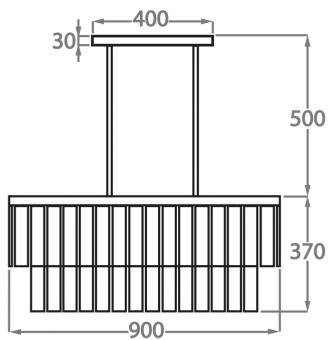

Smoke
Pentagonal
Glass

Available Sizes

Size One

CL440-90,

Height: 37 cm (14.57")

Width: 30 cm (11.81")

Length: 90 cm (35.43")

Bulbs: 4 × 40w E27

Net Weight: 45 kg / 99 lb

Size Two

CL440-150,

Height: 37 cm (14.57")

Width: 30 cm (11.81")

Length: 150 cm (59.06")

Bulbs: 6 × 40w E27

Net Weight: 62 kg / 136 lb

The dimensions of the central rods and ceiling rose are not included in the height measurements

The standard rods and ceiling rose are 50cm (20"), but these can be ordered in different sizes by the customer