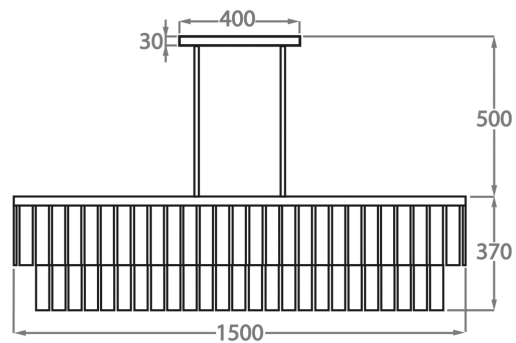

Smoke
Pentagonal
Glass

Available Sizes

Size One

CL440-90,

Height: 37 cm (14.57")

Width: 30 cm (11.81")

Length: 90 cm (35.43")

Bulbs: 4 × 40w E27

Net Weight: 45 kg / 99 lb

Size Two

CL440-150,

Height: 37 cm (14.57")

Width: 30 cm (11.81")

Length: 150 cm (59.06")

Bulbs: 6 × 40w E27

Net Weight: 62 kg / 136 lb

The dimensions of the central rods and ceiling rose are not included in the height measurements

The standard rods and ceiling rose are 50cm (20"), but these can be ordered in different sizes by the customer