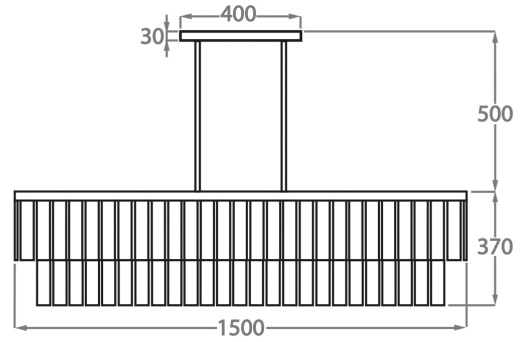

Smoke
Pentagonal
Glass

Available Sizes

Size One

CL440-90,

Height: 37 cm (14.57")

Width: 30 cm (11.81")

Length: 90 cm (35.43")

Bulbs: 4 × 40w E27

Net Weight: 45 kg / 99 lb

Size Two

CL440-150,

Height: 37 cm (14.57")

Width: 30 cm (11.81")

Length: 150 cm (59.06")

Bulbs: 6 × 40w E27

Net Weight: 62 kg / 136 lb

The dimensions of the central rods and ceiling rose are not included in the height measurements

The standard rods and ceiling rose are 50cm (20"), but these can be ordered in different sizes by the customer