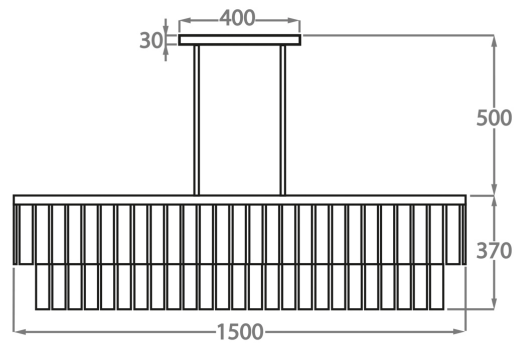

Smoke
Pentagonal
Glass

Available Sizes

Size One

CL440-90,

Height: 37 cm (14.57")

Width: 30 cm (11.81")

Length: 90 cm (35.43")

4 x 40w E27

Max Watt and Lamps: 40w x 4

Net Weight: 45 kg / 99 lb

Size Two

CL440-150,

Height: 37 cm (14.57")

Width: 30 cm (11.81")

Length: 150 cm (59.06")

6 x 40w E27

Max Watt and Lamps: 40w x 6

Net Weight: 62 kg / 136 lb

The dimensions of the central rods and ceiling rose are not included in the height measurements

The standard rods and ceiling rose are 50cm (20"), but these can be ordered in different sizes by the customer