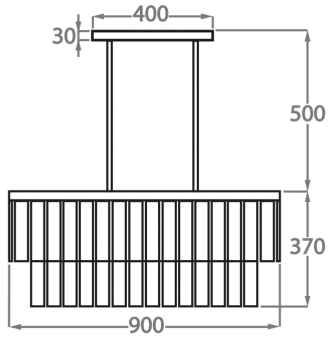

Smoke
Pentagonal
Glass

Available Sizes

Size One

CL440-90,

Height: 37 cm (14.57")

Width: 30 cm (11.81")

Length: 90 cm (35.43")

Bulbs: 4 × 40w E27

Net Weight: 45 kg / 99 lb

Size Two

CL440-150,

Height: 37 cm (14.57")

Width: 30 cm (11.81")

Length: 150 cm (59.06")

Bulbs: 6 × 40w E27

Net Weight: 62 kg / 136 lb

The dimensions of the central rods and ceiling rose are not included in the height measurements

The standard rods and ceiling rose are 50cm (20"), but these can be ordered in different sizes by the customer