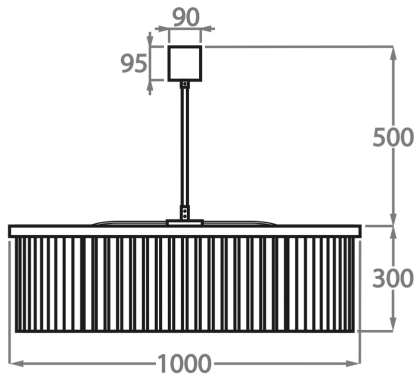

CL443-LA-60,

Height: 30 cm (11.81")

Diameter: 60 cm (23.62")

Bulbs: 8 x 25W or 4W G9 or G9 LED Net Weight: 24 kg / 53 lb

**Size Two**

CL443-LA-75,

Height: 30 cm (11.81")

Diameter: 75 cm (29.53")

Bulbs: 9 x 25W or 4W G9 or G9 LED Net Weight: 40 kg / 88 lb

**Size Three**

CL443-LA-100,

Height: 30 cm (11.81")

Diameter: 100 cm (39.37")

Bulbs: 12 x 25w or 4w G9 or G9 LED Net Weight: 47 kg / 104 lb

**Size Four**

CL443-LA-125,

Height: 30 cm (11.81")

Diameter: 125 cm (49.21")

Bulbs: 18 x 25W or 4W G9 or G9 LED Net Weight: 70 kg / 154 lb

The dimensions of the central rod and ceiling rose are not included in the height measurements. Please add a minimum of 15cm (6") to the height to take this into account. The standard rod and ceiling rose height is 50cm (20") if not otherwise specified by customer.