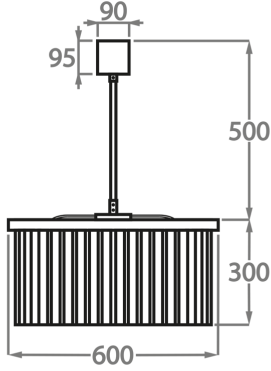

CL443-LA-60,

Height: 30 cm (11.81")

Diameter: 60 cm (23.62")

Bulbs: 8 x 25W or 4W G9 or G9 LED Net Weight: 24 kg / 53 lb

**Size Two**

CL443-LA-75,

Height: 30 cm (11.81")

Diameter: 75 cm (29.53")

Bulbs: 9 x 25W or 4W G9 or G9 LED Net Weight: 40 kg / 88 lb

**Size Three**

CL443-LA-100,

Height: 30 cm (11.81")

Diameter: 100 cm (39.37")

Bulbs: 12 x 25w or 4w G9 or G9 LED Net Weight: 47 kg / 104 lb

**Size Four**

CL443-LA-125,

Height: 30 cm (11.81")

Diameter: 125 cm (49.21")

Bulbs: 18 x 25W or 4W G9 or G9 LED Net Weight: 70 kg / 154 lb

The dimensions of the central rod and ceiling rose are not included in the height measurements. Please add a minimum of 15cm (6") to the height to take this into account. The standard rod and ceiling rose height is 50cm (20") if not otherwise specified by customer.