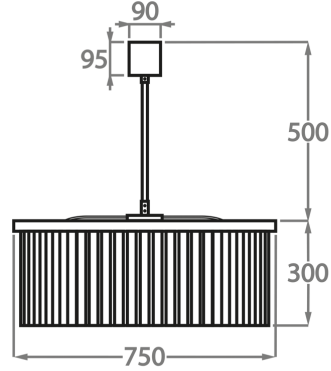

CL443-LA-60,

Height: 30 cm (11.81")

Diameter: 60 cm (23.62")

Bulbs: 8 x 25W or 4W G9 or G9 LED Net Weight: 24 kg / 53 lb

**Size Two**

CL443-LA-75,

Height: 30 cm (11.81")

Diameter: 75 cm (29.53")

Bulbs: 9 x 25W or 4W G9 or G9 LED Net Weight: 40 kg / 88 lb

**Size Three**

CL443-LA-100,

Height: 30 cm (11.81")

Diameter: 100 cm (39.37")

Bulbs: 12 x 25w or 4w G9 or G9 LED Net Weight: 47 kg / 104 lb

**Size Four**

CL443-LA-125,

Height: 30 cm (11.81")

Diameter: 125 cm (49.21")

Bulbs: 18 x 25W or 4W G9 or G9 LED Net Weight: 70 kg / 154 lb

The dimensions of the central rod and ceiling rose are not included in the height measurements. Please add a minimum of 15cm (6") to the height to take this into account. The standard rod and ceiling rose height is 50cm (20") if not otherwise specified by customer.