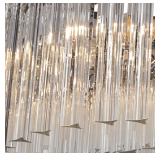

BELLA FIGURA

Large Double Drum Chandelier

CL443-LA

Collection Name
RETRO MURANO COLLECTION

Ideal for rooms with slightly lower ceiling height, this contemporary chandelier subtly modernises any setting and is a unique design within the retro Murano collection. Created in our Italian family-owned workshops, this breath-taking piece is now available in a satin glass finish, giving an almost frosted look. This chandelier refreshes the room while maintaining the elegant style that is visible throughout this collection.

Murano Glass Finish

Clear
Triangular

Smoke
Triangular

Satin
Triangular

Clear Crackled
(Flat)

Hammered
Glass

Available Sizes

Size One