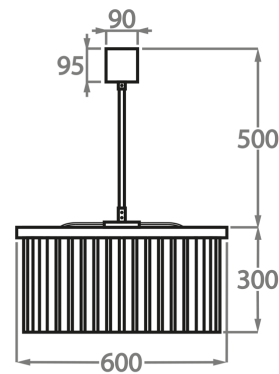

CL443-LA-75,

Height: 30 cm (11.81")

Diameter: 75 cm (29.53")

9 x 25W or 4W G9 or G9 LED Max Watt and Lamps: 25W or  
4W G9 or G9 LED x 9

Net Weight: 40 kg / 88 lb

**Size Three**

CL443-LA-100,

Height: 30 cm (11.81")

Diameter: 100 cm (39.37")

12 x 25w or 4w G9 or G9 LED Max Watt and Lamps: 25w or  
4w G9 or G9 LED x 12

Net Weight: 47 kg / 104 lb

**Size Four**

CL443-LA-125,

Height: 30 cm (11.81")

Diameter: 125 cm (49.21")

18 x 25W or 4W G9 or G9 LED Max Watt and Lamps: 25W or  
4W G9 or G9 LED x 18

Net Weight: 70 kg / 154 lb

**Size One**

CL443-LA-60,

Height: 30 cm (11.81")

Diameter: 60 cm (23.62")

8 x 25W or 4W G9 or G9 LED Max Watt and Lamps: 25W or  
4W G9 or G9 LED x 8

Net Weight: 24 kg / 53 lb

The dimensions of the central rod and ceiling rose are not included in the height measurements. Please add a minimum of 15cm (6") to the height to take this into account. The standard rod and ceiling rose height is 50cm (20") if not otherwise specified by customer.