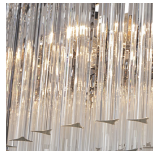

Murano Glass Finish

Clear Murano