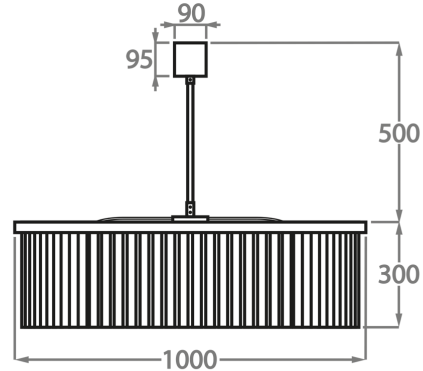

CL443-LA-75,

Height: 30 cm (11.81")

Diameter: 75 cm (29.53")

9 x 25W or 4W G9 or G9 LED Max Watt and Lamps: 25W or  
4W G9 or G9 LED x 9

Net Weight: 40 kg / 88 lb

**Size Three**

CL443-LA-100,

Height: 30 cm (11.81")

Diameter: 100 cm (39.37")

12 x 25w or 4w G9 or G9 LED Max Watt and Lamps: 25w or  
4w G9 or G9 LED x 12

Net Weight: 47 kg / 104 lb

**Size Four**

CL443-LA-125,

Height: 30 cm (11.81")

Diameter: 125 cm (49.21")

18 x 25W or 4W G9 or G9 LED Max Watt and Lamps: 25W or  
4W G9 or G9 LED x 18

Net Weight: 70 kg / 154 lb

**Size One**

CL443-LA-60,

Height: 30 cm (11.81")

Diameter: 60 cm (23.62")

8 x 25W or 4W G9 or G9 LED Max Watt and Lamps: 25W or  
4W G9 or G9 LED x 8

Net Weight: 24 kg / 53 lb

The dimensions of the central rod and ceiling rose are not included in the height measurements. Please add a minimum of 15cm (6") to the height to take this into account. The standard rod and ceiling rose height is 50cm (20") if not otherwise specified by customer.