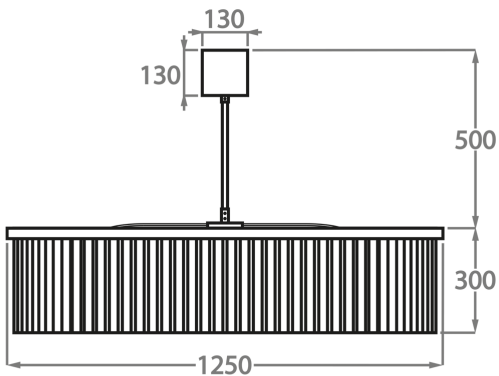

CL443-LA-75,

Height: 30 cm (11.81")

Diameter: 75 cm (29.53")

9 x 25W or 4W G9 or G9 LED Max Watt and Lamps: 25W or  
4W G9 or G9 LED x 9

Net Weight: 40 kg / 88 lb

**Size Three**

CL443-LA-100,

Height: 30 cm (11.81")

Diameter: 100 cm (39.37")

12 x 25w or 4w G9 or G9 LED Max Watt and Lamps: 25w or  
4w G9 or G9 LED x 12

Net Weight: 47 kg / 104 lb

**Size Four**

CL443-LA-125,

Height: 30 cm (11.81")

Diameter: 125 cm (49.21")

18 x 25W or 4W G9 or G9 LED Max Watt and Lamps: 25W or  
4W G9 or G9 LED x 18

Net Weight: 70 kg / 154 lb

**Size One**

CL443-LA-60,

Height: 30 cm (11.81")

Diameter: 60 cm (23.62")

8 x 25W or 4W G9 or G9 LED Max Watt and Lamps: 25W or  
4W G9 or G9 LED x 8

Net Weight: 24 kg / 53 lb

The dimensions of the central rod and ceiling rose are not included in the height measurements. Please add a minimum of 15cm (6") to the height to take this into account. The standard rod and ceiling rose height is 50cm (20") if not otherwise specified by customer.