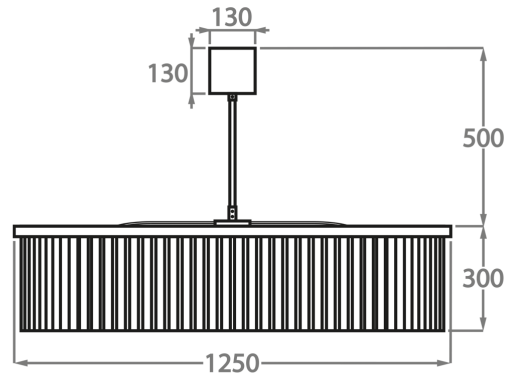

CL443-LA-60,

Height: 30 cm (11.81")

Diameter: 60 cm (23.62")

Bulbs: 8 x 25W or 4W G9 or G9 LED Net Weight: 24 kg / 53 lb

**Size Two**

CL443-LA-75,

Height: 30 cm (11.81")

Diameter: 75 cm (29.53")

Bulbs: 9 x 25W or 4W G9 or G9 LED Net Weight: 40 kg / 88 lb

**Size Three**

CL443-LA-100,

Height: 30 cm (11.81")

Diameter: 100 cm (39.37")

Bulbs: 12 x 25w or 4w G9 or G9 LED Net Weight: 47 kg / 104 lb

**Size Four**

CL443-LA-125,

Height: 30 cm (11.81")

Diameter: 125 cm (49.21")

Bulbs: 18 x 25W or 4W G9 or G9 LED Net Weight: 70 kg / 154 lb

The dimensions of the central rod and ceiling rose are not included in the height measurements. Please add a minimum of 15cm (6") to the height to take this into account. The standard rod and ceiling rose height is 50cm (20") if not otherwise specified by customer.