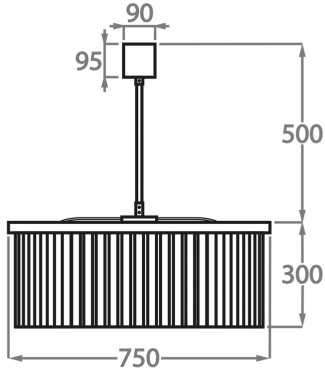

CL443-LA-75,

Height: 30 cm (11.81")

Diameter: 75 cm (29.53")

9 x 25W or 4W G9 or G9 LED Max Watt and Lamps: 25W or  
4W G9 or G9 LED x 9

Net Weight: 40 kg / 88 lb

**Size Three**

CL443-LA-100,

Height: 30 cm (11.81")

Diameter: 100 cm (39.37")

12 x 25w or 4w G9 or G9 LED Max Watt and Lamps: 25w or  
4w G9 or G9 LED x 12

Net Weight: 47 kg / 104 lb

**Size Four**

CL443-LA-125,

Height: 30 cm (11.81")

Diameter: 125 cm (49.21")

18 x 25W or 4W G9 or G9 LED Max Watt and Lamps: 25W or  
4W G9 or G9 LED x 18

Net Weight: 70 kg / 154 lb

**Size One**

CL443-LA-60,

Height: 30 cm (11.81")

Diameter: 60 cm (23.62")

8 x 25W or 4W G9 or G9 LED Max Watt and Lamps: 25W or  
4W G9 or G9 LED x 8