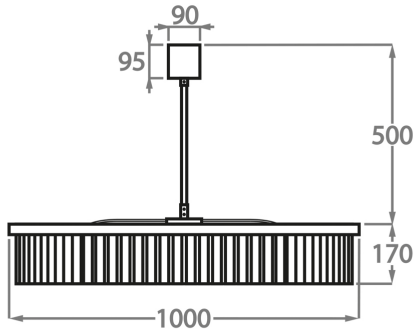

CL443-SM-60,
Height: 17 cm (6.69")
Diameter: 60 cm (23.62")
Bulbs: 9 x 25W or 4W G9 or G9 LED
Net Weight: 16 kg / 36 lb

Size Two

CL443-SM-75,
Height: 17 cm (6.69")
Diameter: 75 cm (29.53")
Bulbs: 9 x 25W or 4W G9 or G9 LED
Net Weight: 25 kg / 55 lb

Size Three

CL443-SM-100,
Height: 17 cm (6.69")
Diameter: 100 cm (39.37")
Bulbs: 12 x 25W or 4W G9 or G9 LED
Net Weight: 30 kg / 66 lb

Size Four

CL443-SM-125,
Height: 17 cm (6.69")
Diameter: 125 cm (49.21")
Bulbs: 18 x 25W or 4W G9 or G9 LED

The dimensions of the central rod and ceiling rose are not included in the height measurements. Please add a minimum of 15cm (6") to the height to take this into account. The standard rod and ceiling rose height is 50cm (20") if not otherwise specified by customer.