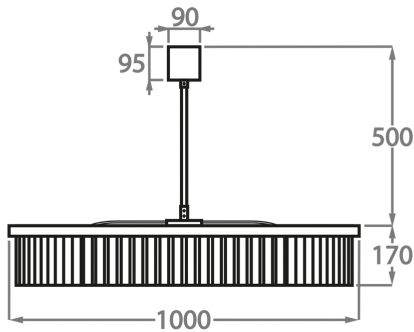

CL443-SM-60,
Height: 17 cm (6.69")
Diameter: 60 cm (23.62")
9 x 25W or 4W G9 or G9 LED
Max Watt and Lamps: 25W or 4W x 9
Net Weight: 16 kg / 36 lb

Size Two

CL443-SM-75,
Height: 17 cm (6.69")
Diameter: 75 cm (29.53")
9 x 25W or 4W G9 or G9 LED
Max Watt and Lamps: 25W or 4W x 9
Net Weight: 25 kg / 55 lb

Size Three

CL443-SM-100,
Height: 17 cm (6.69")
Diameter: 100 cm (39.37")
12 x 25W or 4W G9 or G9 LED
Max Watt and Lamps: 25W or 4W x 12
Net Weight: 30 kg / 66 lb

Size Four

CL443-SM-125,
Height: 17 cm (6.69")
Diameter: 125 cm (49.21")
18 x 25W or 4W G9 or G9 LED
Max Watt and Lamps: 25W or 4W x 18

The dimensions of the central rod and ceiling rose are not included in the height measurements. Please add a minimum of 15cm (6") to the height to take this into account. The standard rod and ceiling rose height is 50cm (20") if not otherwise specified by customer.