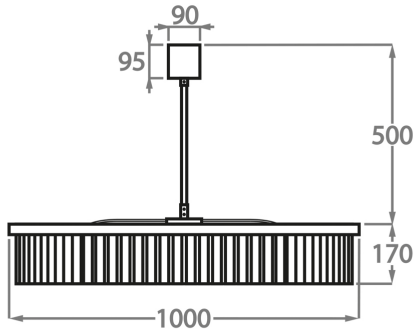

**Size One**

CL443-SM-60,  
Height: 17 cm (6.69")  
Diameter: 60 cm (23.62")  
Bulbs: 9 x 25W or 4W G9 or G9 LED  
Net Weight: 16 kg / 36 lb

**Size Two**

CL443-SM-75,  
Height: 17 cm (6.69")  
Diameter: 75 cm (29.53")  
Bulbs: 9 x 25W or 4W G9 or G9 LED  
Net Weight: 25 kg / 55 lb

**Size Three**

CL443-SM-100,  
Height: 17 cm (6.69")  
Diameter: 100 cm (39.37")  
Bulbs: 12 x 25W or 4W G9 or G9 LED  
Net Weight: 30 kg / 66 lb

**Size Four**

CL443-SM-125,  
Height: 17 cm (6.69")  
Diameter: 125 cm (49.21")  
Bulbs: 18 x 25W or 4W G9 or G9 LED

The dimensions of the central rod and ceiling rose are not included in the height measurements. Please add a minimum of 15cm (6") to the height to take this into account. The standard rod and ceiling rose height is 50cm (20") if not otherwise specified by customer.