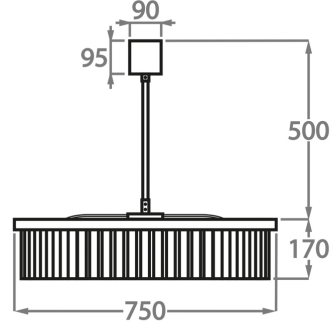

**Size One**

CL443-SM-60,  
Height: 17 cm (6.69")  
Diameter: 60 cm (23.62")  
Bulbs: 9 x 25W or 4W G9 or G9 LED  
Net Weight: 16 kg / 36 lb

**Size Two**

CL443-SM-75,  
Height: 17 cm (6.69")  
Diameter: 75 cm (29.53")  
Bulbs: 9 x 25W or 4W G9 or G9 LED  
Net Weight: 25 kg / 55 lb

**Size Three**

CL443-SM-100,  
Height: 17 cm (6.69")  
Diameter: 100 cm (39.37")  
Bulbs: 12 x 25W or 4W G9 or G9 LED  
Net Weight: 30 kg / 66 lb

**Size Four**

CL443-SM-125,  
Height: 17 cm (6.69")  
Diameter: 125 cm (49.21")  
Bulbs: 18 x 25W or 4W G9 or G9 LED

The dimensions of the central rod and ceiling rose are not included in the height measurements. Please add a minimum of 15cm (6") to the height to take this into account. The standard rod and ceiling rose height is 50cm (20") if not otherwise specified by customer.