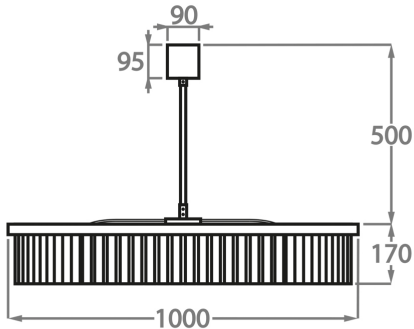

CL443-SM-60,
Height: 17 cm (6.69")
Diameter: 60 cm (23.62")
Bulbs: 9 x 25W or 4W G9 or G9 LED
Net Weight: 16 kg / 36 lb

Size Two

CL443-SM-75,
Height: 17 cm (6.69")
Diameter: 75 cm (29.53")
Bulbs: 9 x 25W or 4W G9 or G9 LED
Net Weight: 25 kg / 55 lb

Size Three

CL443-SM-100,
Height: 17 cm (6.69")
Diameter: 100 cm (39.37")
Bulbs: 12 x 25W or 4W G9 or G9 LED
Net Weight: 30 kg / 66 lb

Size Four

CL443-SM-125,
Height: 17 cm (6.69")
Diameter: 125 cm (49.21")
Bulbs: 18 x 25W or 4W G9 or G9 LED

The dimensions of the central rod and ceiling rose are not included in the height measurements. Please add a minimum of 15cm (6") to the height to take this into account. The standard rod and ceiling rose height is 50cm (20") if not otherwise specified by customer.