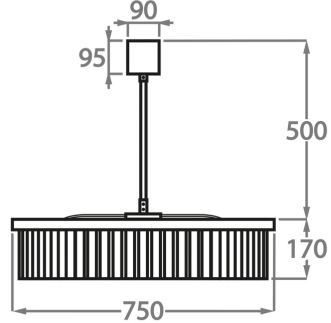

CL443-SM-60,
Height: 17 cm (6.69")
Diameter: 60 cm (23.62")
Bulbs: 9 x 25W or 4W G9 or G9 LED
Net Weight: 16 kg / 36 lb

Size Two

CL443-SM-75,
Height: 17 cm (6.69")
Diameter: 75 cm (29.53")
Bulbs: 9 x 25W or 4W G9 or G9 LED
Net Weight: 25 kg / 55 lb

Size Three

CL443-SM-100,
Height: 17 cm (6.69")
Diameter: 100 cm (39.37")
Bulbs: 12 x 25W or 4W G9 or G9 LED
Net Weight: 30 kg / 66 lb

Size Four

CL443-SM-125,
Height: 17 cm (6.69")
Diameter: 125 cm (49.21")
Bulbs: 18 x 25W or 4W G9 or G9 LED

The dimensions of the central rod and ceiling rose are not included in the height measurements. Please add a minimum of 15cm (6") to the height to take this into account. The standard rod and ceiling rose height is 50cm (20") if not otherwise specified by customer.