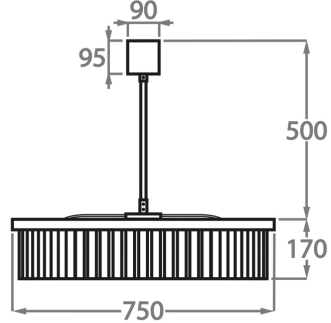

**Size One**

CL443-SM-60,  
Height: 17 cm (6.69")  
Diameter: 60 cm (23.62")  
Bulbs: 9 x 25W or 4W G9 or G9 LED  
Net Weight: 16 kg / 36 lb

**Size Two**

CL443-SM-75,  
Height: 17 cm (6.69")  
Diameter: 75 cm (29.53")  
Bulbs: 9 x 25W or 4W G9 or G9 LED  
Net Weight: 25 kg / 55 lb

**Size Three**

CL443-SM-100,  
Height: 17 cm (6.69")  
Diameter: 100 cm (39.37")  
Bulbs: 12 x 25W or 4W G9 or G9 LED  
Net Weight: 30 kg / 66 lb

**Size Four**

CL443-SM-125,  
Height: 17 cm (6.69")  
Diameter: 125 cm (49.21")  
Bulbs: 18 x 25W or 4W G9 or G9 LED

The dimensions of the central rod and ceiling rose are not included in the height measurements. Please add a minimum of 15cm (6") to the height to take this into account. The standard rod and ceiling rose height is 50cm (20") if not otherwise specified by customer.