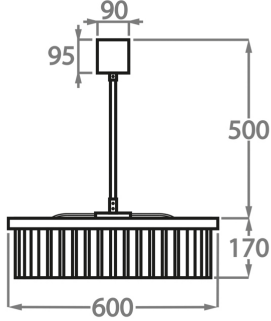

CL443-SM-60,
Height: 17 cm (6.69")
Diameter: 60 cm (23.62")
Bulbs: 9 x 25W or 4W G9 or G9 LED
Net Weight: 16 kg / 36 lb

Size Two

CL443-SM-75,
Height: 17 cm (6.69")
Diameter: 75 cm (29.53")
Bulbs: 9 x 25W or 4W G9 or G9 LED
Net Weight: 25 kg / 55 lb

Size Three

CL443-SM-100,
Height: 17 cm (6.69")
Diameter: 100 cm (39.37")
Bulbs: 12 x 25W or 4W G9 or G9 LED
Net Weight: 30 kg / 66 lb

Size Four

CL443-SM-125,
Height: 17 cm (6.69")
Diameter: 125 cm (49.21")
Bulbs: 18 x 25W or 4W G9 or G9 LED

The dimensions of the central rod and ceiling rose are not included in the height measurements. Please add a minimum of 15cm (6") to the height to take this into account. The standard rod and ceiling rose height is 50cm (20") if not otherwise specified by customer.