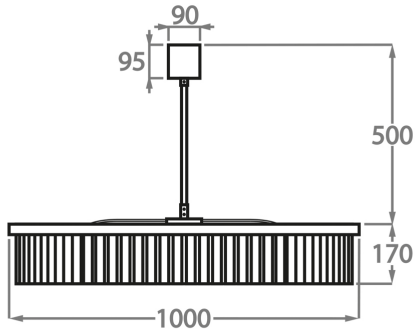

**Size One**

CL443-SM-60,  
Height: 17 cm (6.69")  
Diameter: 60 cm (23.62")  
Bulbs: 9 x 25W or 4W G9 or G9 LED  
Net Weight: 16 kg / 36 lb

**Size Two**

CL443-SM-75,  
Height: 17 cm (6.69")  
Diameter: 75 cm (29.53")  
Bulbs: 9 x 25W or 4W G9 or G9 LED  
Net Weight: 25 kg / 55 lb

**Size Three**

CL443-SM-100,  
Height: 17 cm (6.69")  
Diameter: 100 cm (39.37")  
Bulbs: 12 x 25W or 4W G9 or G9 LED  
Net Weight: 30 kg / 66 lb

**Size Four**

CL443-SM-125,  
Height: 17 cm (6.69")  
Diameter: 125 cm (49.21")  
Bulbs: 18 x 25W or 4W G9 or G9 LED

The dimensions of the central rod and ceiling rose are not included in the height measurements. Please add a minimum of 15cm (6") to the height to take this into account. The standard rod and ceiling rose height is 50cm (20") if not otherwise specified by customer.