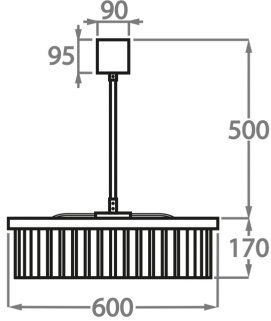

**Size One**

CL443-SM-60,  
Height: 17 cm (6.69")  
Diameter: 60 cm (23.62")  
Bulbs: 9 x 25W or 4W G9 or G9 LED  
Net Weight: 16 kg / 36 lb

**Size Two**

CL443-SM-75,  
Height: 17 cm (6.69")  
Diameter: 75 cm (29.53")  
Bulbs: 9 x 25W or 4W G9 or G9 LED  
Net Weight: 25 kg / 55 lb

**Size Three**

CL443-SM-100,  
Height: 17 cm (6.69")  
Diameter: 100 cm (39.37")  
Bulbs: 12 x 25W or 4W G9 or G9 LED  
Net Weight: 30 kg / 66 lb

**Size Four**

CL443-SM-125,  
Height: 17 cm (6.69")  
Diameter: 125 cm (49.21")  
Bulbs: 18 x 25W or 4W G9 or G9 LED

The dimensions of the central rod and ceiling rose are not included in the height measurements. Please add a minimum of 15cm (6") to the height to take this into account. The standard rod and ceiling rose height is 50cm (20") if not otherwise specified by customer.