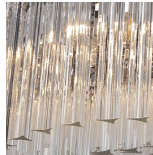

BELLA FIGURA

Small Double Drum

CL443-SM

Collection Name

RETRO MURANO COLLECTION

An ultra-chic two ring drum chandelier with a metal top band. This new smaller version of one of our most popular ceiling lights is only 17cm (6.7") high in all sizes, making this chandelier ideal for rooms with slightly lower ceiling heights.

Murano Glass Finish

Clear
Triangular Flat
Cut

Smoke
Triangular Flat
Cut

Clear Cracked
(Flat)

Satin
Triangular Flat
Cut

Hammered
Glass

Available Sizes

Size One