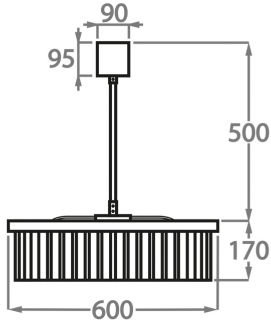

CL443-SM-60,
Height: 17 cm (6.69")
Diameter: 60 cm (23.62")
9 x 25W or 4W G9 or G9 LED
Max Watt and Lamps: 25W or 4W x 9
Net Weight: 16 kg / 36 lb

Size Two

CL443-SM-75,
Height: 17 cm (6.69")
Diameter: 75 cm (29.53")
9 x 25W or 4W G9 or G9 LED
Max Watt and Lamps: 25W or 4W x 9
Net Weight: 25 kg / 55 lb

Size Three

CL443-SM-100,
Height: 17 cm (6.69")
Diameter: 100 cm (39.37")
12 x 25W or 4W G9 or G9 LED
Max Watt and Lamps: 25W or 4W x 12
Net Weight: 30 kg / 66 lb

Size Four

CL443-SM-125,
Height: 17 cm (6.69")
Diameter: 125 cm (49.21")
18 x 25W or 4W G9 or G9 LED
Max Watt and Lamps: 25W or 4W x 18

The dimensions of the central rod and ceiling rose are not included in the height measurements. Please add a minimum of 15cm (6") to the height to take this into account. The standard rod and ceiling rose height is 50cm (20") if not otherwise specified by customer.