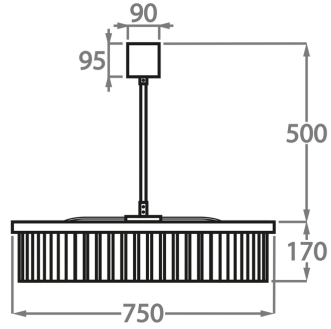

CL443-SM-60,
Height: 17 cm (6.69")
Diameter: 60 cm (23.62")
9 x 25W or 4W G9 or G9 LED
Max Watt and Lamps: 25W or 4W x 9
Net Weight: 16 kg / 36 lb

Size Two

CL443-SM-75,
Height: 17 cm (6.69")
Diameter: 75 cm (29.53")
9 x 25W or 4W G9 or G9 LED
Max Watt and Lamps: 25W or 4W x 9
Net Weight: 25 kg / 55 lb

Size Three

CL443-SM-100,
Height: 17 cm (6.69")
Diameter: 100 cm (39.37")
12 x 25W or 4W G9 or G9 LED
Max Watt and Lamps: 25W or 4W x 12
Net Weight: 30 kg / 66 lb

Size Four

CL443-SM-125,
Height: 17 cm (6.69")
Diameter: 125 cm (49.21")
18 x 25W or 4W G9 or G9 LED
Max Watt and Lamps: 25W or 4W x 18

The dimensions of the central rod and ceiling rose are not included in the height measurements. Please add a minimum of 15cm (6") to the height to take this into account. The standard rod and ceiling rose height is 50cm (20") if not otherwise specified by customer.