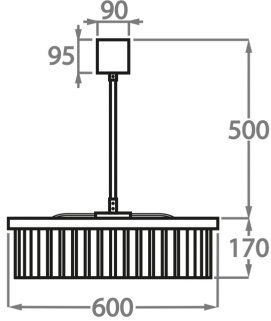

Murano Glass Finish

Clear
Triangular

Smoke
Triangular

Clear Cracked
(Flat)

Satin
Triangular

Available Sizes

Size One

CL443-SM-60,
Height: 17 cm (6.69")
Diameter: 60 cm (23.62")
Bulbs: 9 x 25W or 4W G9 or G9 LED
Net Weight: 16 kg / 35 lb

Size Two

CL443-SM-75,
Height: 17 cm (6.69")
Diameter: 75 cm (29.53")
Bulbs: 9 x 25W or 4W G9 or G9 LED
Net Weight: 25 kg / 55 lb

Size Three

CL443-SM-100,
Height: 17 cm (6.69")
Diameter: 100 cm (39.37")
Bulbs: 12 x 25W or 4W G9 or G9 LED
Net Weight: 30 kg / 66 lb

Size Four

CL443-SM-125,
Height: 17 cm (6.69")
Diameter: 125 cm (49.21")
Bulbs: 18 x 25W or 4W G9 or G9 LED

The dimensions of the central rod and ceiling rose are not included in the height measurements. Please add a minimum of 15cm (6") to the height to take this into account. The standard rod and ceiling rose height is 50cm (20") if not otherwise specified by customer.