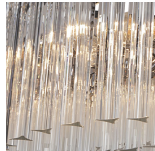

BELLA FIGURA

Small Double Drum Chandelier

CL443-SM

Collection Name
RETRO MURANO COLLECTION

An ultra-chic two ring drum chandelier with a metal top band. This new smaller version of one of our most popular ceiling lights is only 17cm (6.7") high in all sizes, making this chandelier ideal for rooms with slightly lower ceiling heights.

Murano Glass Finish

Clear
Triangular

Smoke
Triangular

Clear Cracked
(Flat)

Satin
Triangular

Available Sizes

Size One

CL443-SM-60,
Height: 17 cm (6.69")
Diameter: 60 cm (23.62")
Bulbs: 9 x 25W or 4W G9 or G9 LED
Net Weight: 16 kg / 35 lb