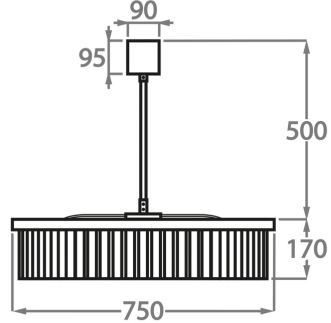

CL443-SM-60,  
Height: 17 cm (6.69")  
Diameter: 60 cm (23.62")  
Bulbs: 9 x 25W or 4W G9 or G9 LED  
Net Weight: 16 kg / 35 lb

**Size Two**

CL443-SM-75,  
Height: 17 cm (6.69")  
Diameter: 75 cm (29.53")  
Bulbs: 9 x 25W or 4W G9 or G9 LED  
Net Weight: 25 kg / 55 lb

**Size Three**

CL443-SM-100,  
Height: 17 cm (6.69")  
Diameter: 100 cm (39.37")  
Bulbs: 12 x 25W or 4W G9 or G9 LED  
Net Weight: 30 kg / 66 lb

**Size Four**

CL443-SM-125,  
Height: 17 cm (6.69")  
Diameter: 125 cm (49.21")  
Bulbs: 18 x 25W or 4W G9 or G9 LED

The dimensions of the central rod and ceiling rose are not included in the height measurements. Please add a minimum of 15cm (6") to the height to take this into account. The standard rod and ceiling rose height is 50cm (20") if not otherwise specified by customer.