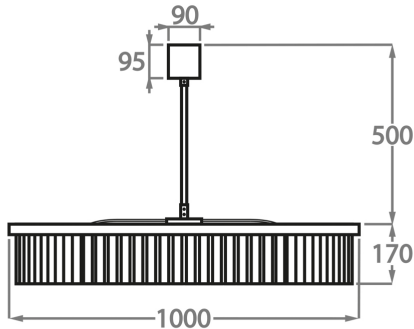

CL443-SM-60,  
Height: 17 cm (6.69")  
Diameter: 60 cm (23.62")  
Bulbs: 9 x 25W or 4W G9 or G9 LED  
Net Weight: 16 kg / 35 lb

**Size Two**

CL443-SM-75,  
Height: 17 cm (6.69")  
Diameter: 75 cm (29.53")  
Bulbs: 9 x 25W or 4W G9 or G9 LED  
Net Weight: 25 kg / 55 lb

**Size Three**

CL443-SM-100,  
Height: 17 cm (6.69")  
Diameter: 100 cm (39.37")  
Bulbs: 12 x 25W or 4W G9 or G9 LED  
Net Weight: 30 kg / 66 lb

**Size Four**

CL443-SM-125,  
Height: 17 cm (6.69")  
Diameter: 125 cm (49.21")  
Bulbs: 18 x 25W or 4W G9 or G9 LED

The dimensions of the central rod and ceiling rose are not included in the height measurements. Please add a minimum of 15cm (6") to the height to take this into account. The standard rod and ceiling rose height is 50cm (20") if not otherwise specified by customer.