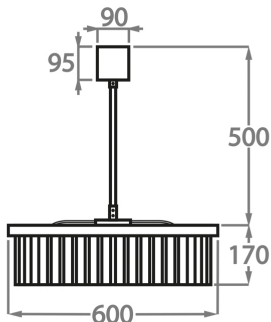

Murano Glass Finish

Clear
Triangular

Smoke
Triangular

Clear Cracked
(Flat)

Satin
Triangular

Available Sizes

Size One

CL443-SM-60,
Height: 17 cm (6.69")
Diameter: 60 cm (23.62")
Bulbs: 9 x 25W or 4W G9 or G9 LED
Net Weight: 16 kg / 35 lb

Size Two

CL443-SM-75,
Height: 17 cm (6.69")
Diameter: 75 cm (29.53")
Bulbs: 9 x 25W or 4W G9 or G9 LED
Net Weight: 25 kg / 55 lb

Size Three

CL443-SM-100,
Height: 17 cm (6.69")
Diameter: 100 cm (39.37")
Bulbs: 12 x 25W or 4W G9 or G9 LED
Net Weight: 30 kg / 66 lb

Size Four

CL443-SM-125,
Height: 17 cm (6.69")
Diameter: 125 cm (49.21")
Bulbs: 18 x 25W or 4W G9 or G9 LED

The dimensions of the central rod and ceiling rose are not included in the height measurements. Please add a minimum of 15cm (6") to the height to take this into account. The standard rod and ceiling rose height is 50cm (20") if not otherwise specified by customer.