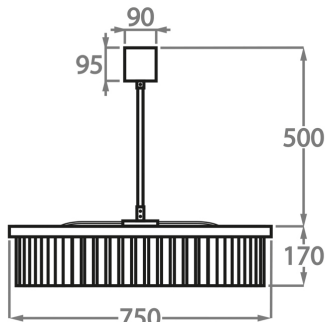

Murano Glass Finish

Clear
Triangular

Smoke
Triangular

Clear Cracked
(Flat)

Satin
Triangular

Available Sizes

Size One

CL443-SM-60,
Height: 17 cm (6.69")
Diameter: 60 cm (23.62")
Bulbs: 9 x 25W or 4W G9 or G9 LED
Net Weight: 16 kg / 35 lb

Size Two

CL443-SM-75,
Height: 17 cm (6.69")
Diameter: 75 cm (29.53")
Bulbs: 9 x 25W or 4W G9 or G9 LED
Net Weight: 25 kg / 55 lb

Size Three

CL443-SM-100,
Height: 17 cm (6.69")
Diameter: 100 cm (39.37")
Bulbs: 12 x 25W or 4W G9 or G9 LED
Net Weight: 30 kg / 66 lb

Size Four

CL443-SM-125,
Height: 17 cm (6.69")
Diameter: 125 cm (49.21")
Bulbs: 18 x 25W or 4W G9 or G9 LED

The dimensions of the central rod and ceiling rose are not included in the height measurements. Please add a minimum of 15cm (6") to the height to take this into account. The standard rod and ceiling rose height is 50cm (20") if not otherwise specified by customer.