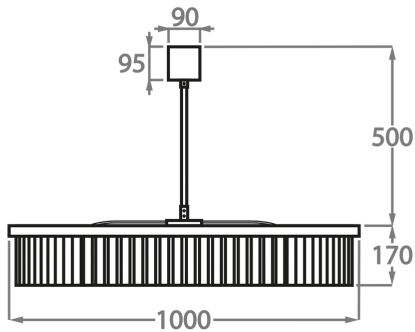

Murano Glass Colours

Clear Murano

Smoke
Murano

Clear Cracked

Satin Murano

Available Sizes

Size One

CL443-SM-60,
Height: 17 cm (6.69")
Diameter: 60 cm (23.62")
9 x 25W or 4W G9 or G9 LED
Max Watt and Lamps: 25W or 4W x 9
Net Weight: 16 kg / 35 lb

Size Two

CL443-SM-75,
Height: 17 cm (6.69")
Diameter: 75 cm (29.53")
9 x 25W or 4W G9 or G9 LED
Max Watt and Lamps: 25W or 4W x 9
Net Weight: 25 kg / 55 lb

Size Three

CL443-SM-100,
Height: 17 cm (6.69")
Diameter: 100 cm (39.37")
12 x 25W or 4W G9 or G9 LED
Max Watt and Lamps: 25W or 4W x 12
Net Weight: 30 kg / 66 lb

Size Four

CL443-SM-125,
Height: 17 cm (6.69")
Diameter: 125 cm (49.21")
18 x 25W or 4W G9 or G9 LED
Max Watt and Lamps: 25W or 4W x 18

The dimensions of the central rod and ceiling rose are not included in the height measurements. Please add a minimum of 15cm (6") to the height to take this into account. The standard rod and ceiling rose height is 50cm (20") if not otherwise specified by customer.