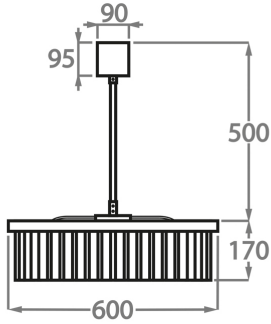

Murano Glass Colours

Clear Murano

Smoke
Murano

Clear Cracked

Satin Murano

Available Sizes

Size One

CL443-SM-60,
Height: 17 cm (6.69")
Diameter: 60 cm (23.62")
9 x 25W or 4W G9 or G9 LED
Max Watt and Lamps: 25W or 4W x 9
Net Weight: 16 kg / 35 lb

Size Two

CL443-SM-75,
Height: 17 cm (6.69")
Diameter: 75 cm (29.53")
9 x 25W or 4W G9 or G9 LED
Max Watt and Lamps: 25W or 4W x 9
Net Weight: 25 kg / 55 lb

Size Three

CL443-SM-100,
Height: 17 cm (6.69")
Diameter: 100 cm (39.37")
12 x 25W or 4W G9 or G9 LED
Max Watt and Lamps: 25W or 4W x 12
Net Weight: 30 kg / 66 lb

Size Four

CL443-SM-125,
Height: 17 cm (6.69")
Diameter: 125 cm (49.21")
18 x 25W or 4W G9 or G9 LED
Max Watt and Lamps: 25W or 4W x 18

The dimensions of the central rod and ceiling rose are not included in the height measurements. Please add a minimum of 15cm (6") to the height to take this into account. The standard rod and ceiling rose height is 50cm (20") if not otherwise specified by customer.