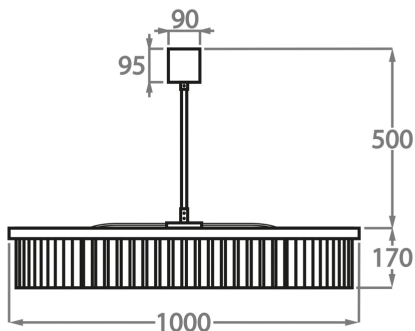

Murano Glass Finish

Clear
Triangular

Smoke
Triangular

Clear Cracked
(Flat)

Satin
Triangular

Available Sizes

Size One

CL443-SM-60,
Height: 17 cm (6.69")
Diameter: 60 cm (23.62")
Bulbs: 9 x 25W or 4W G9 or G9 LED
Net Weight: 16 kg / 35 lb

Size Two

CL443-SM-75,
Height: 17 cm (6.69")
Diameter: 75 cm (29.53")
Bulbs: 9 x 25W or 4W G9 or G9 LED
Net Weight: 25 kg / 55 lb

Size Three

CL443-SM-100,
Height: 17 cm (6.69")
Diameter: 100 cm (39.37")
Bulbs: 12 x 25W or 4W G9 or G9 LED
Net Weight: 30 kg / 66 lb

Size Four

CL443-SM-125,
Height: 17 cm (6.69")
Diameter: 125 cm (49.21")
Bulbs: 18 x 25W or 4W G9 or G9 LED

The dimensions of the central rod and ceiling rose are not included in the height measurements. Please add a minimum of 15cm (6") to the height to take this into account. The standard rod and ceiling rose height is 50cm (20") if not otherwise specified by customer.