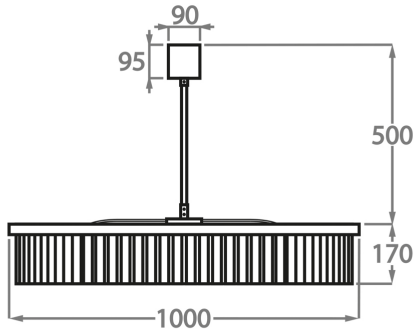

Murano Glass Finish

Clear
Triangular

Smoke
Triangular

Clear Cracked
(Flat)

Satin
Triangular

Available Sizes

Size One

CL443-SM-60,
Height: 17 cm (6.69")
Diameter: 60 cm (23.62")
Bulbs: 9 x 25W or 4W G9 or G9 LED
Net Weight: 16 kg / 35 lb

Size Two

CL443-SM-75,
Height: 17 cm (6.69")
Diameter: 75 cm (29.53")
Bulbs: 9 x 25W or 4W G9 or G9 LED
Net Weight: 25 kg / 55 lb

Size Three

CL443-SM-100,
Height: 17 cm (6.69")
Diameter: 100 cm (39.37")
Bulbs: 12 x 25W or 4W G9 or G9 LED
Net Weight: 30 kg / 66 lb

Size Four

CL443-SM-125,
Height: 17 cm (6.69")
Diameter: 125 cm (49.21")
Bulbs: 18 x 25W or 4W G9 or G9 LED

The dimensions of the central rod and ceiling rose are not included in the height measurements. Please add a minimum of 15cm (6") to the height to take this into account. The standard rod and ceiling rose height is 50cm (20") if not otherwise specified by customer.