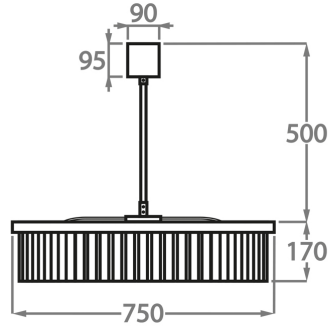

Murano Glass Colours

Clear Murano

Smoke
Murano

Clear Cracked

Satin Murano

Available Sizes

Size One

CL443-SM-60,
Height: 17 cm (6.69")
Diameter: 60 cm (23.62")
9 x 25W or 4W G9 or G9 LED
Max Watt and Lamps: 25W or 4W x 9
Net Weight: 16 kg / 35 lb

Size Two

CL443-SM-75,
Height: 17 cm (6.69")
Diameter: 75 cm (29.53")
9 x 25W or 4W G9 or G9 LED
Max Watt and Lamps: 25W or 4W x 9
Net Weight: 25 kg / 55 lb

Size Three

CL443-SM-100,
Height: 17 cm (6.69")
Diameter: 100 cm (39.37")
12 x 25W or 4W G9 or G9 LED
Max Watt and Lamps: 25W or 4W x 12
Net Weight: 30 kg / 66 lb

Size Four

CL443-SM-125,
Height: 17 cm (6.69")
Diameter: 125 cm (49.21")
18 x 25W or 4W G9 or G9 LED
Max Watt and Lamps: 25W or 4W x 18

The dimensions of the central rod and ceiling rose are not included in the height measurements. Please add a minimum of 15cm (6") to the height to take this into account. The standard rod and ceiling rose height is 50cm (20") if not otherwise specified by customer.