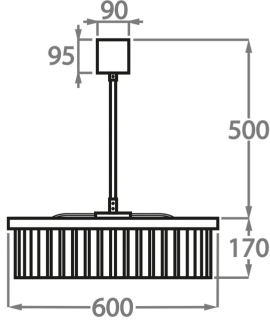

CL443-SM-60,  
Height: 17 cm (6.69")  
Diameter: 60 cm (23.62")  
Bulbs: 9 x 25W or 4W G9 or G9 LED  
Net Weight: 16 kg / 35 lb

**Size Two**

CL443-SM-75,  
Height: 17 cm (6.69")  
Diameter: 75 cm (29.53")  
Bulbs: 9 x 25W or 4W G9 or G9 LED  
Net Weight: 25 kg / 55 lb

**Size Three**

CL443-SM-100,  
Height: 17 cm (6.69")  
Diameter: 100 cm (39.37")  
Bulbs: 12 x 25W or 4W G9 or G9 LED  
Net Weight: 30 kg / 66 lb

**Size Four**

CL443-SM-125,  
Height: 17 cm (6.69")  
Diameter: 125 cm (49.21")  
Bulbs: 18 x 25W or 4W G9 or G9 LED

The dimensions of the central rod and ceiling rose are not included in the height measurements. Please add a minimum of 15cm (6") to the height to take this into account. The standard rod and ceiling rose height is 50cm (20") if not otherwise specified by customer.