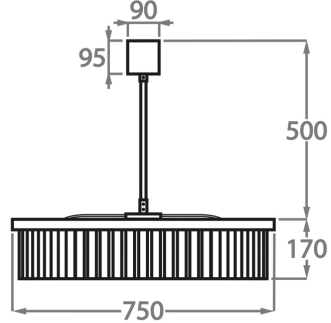

Murano Glass Finish

Clear
Triangular

Smoke
Triangular

Clear Cracked
(Flat)

Satin
Triangular

Available Sizes

Size One

CL443-SM-60,
Height: 17 cm (6.69")
Diameter: 60 cm (23.62")
Bulbs: 9 x 25W or 4W G9 or G9 LED
Net Weight: 16 kg / 35 lb

Size Two

CL443-SM-75,
Height: 17 cm (6.69")
Diameter: 75 cm (29.53")
Bulbs: 9 x 25W or 4W G9 or G9 LED
Net Weight: 25 kg / 55 lb

Size Three

CL443-SM-100,
Height: 17 cm (6.69")
Diameter: 100 cm (39.37")
Bulbs: 12 x 25W or 4W G9 or G9 LED
Net Weight: 30 kg / 66 lb

Size Four

CL443-SM-125,
Height: 17 cm (6.69")
Diameter: 125 cm (49.21")
Bulbs: 18 x 25W or 4W G9 or G9 LED

The dimensions of the central rod and ceiling rose are not included in the height measurements. Please add a minimum of 15cm (6") to the height to take this into account. The standard rod and ceiling rose height is 50cm (20") if not otherwise specified by customer.