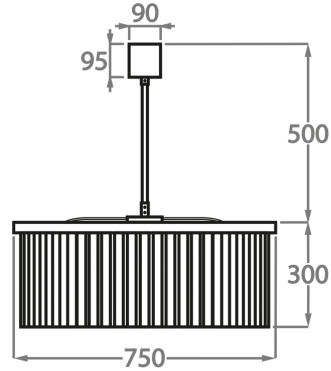

CL443-LA-60,

Height: 30 cm (11.81")

Diameter: 60 cm (23.62")

8 x 25W or 4W G9 or G9 LED Max Watt and Lamps: 25W or  
4W G9 or G9 LED x 8

Net Weight: 24 kg / 53 lb

**Size Two**

CL443-LA-75,

Height: 30 cm (11.81")

Diameter: 75 cm (29.53")

9 x 25W or 4W G9 or G9 LED Max Watt and Lamps: 25W or  
4W G9 or G9 LED x 9

Net Weight: 40 kg / 88 lb

**Size Three**

CL443-LA-100,

Height: 30 cm (11.81")

Diameter: 100 cm (39.37")

12 x 25W or 4W G9 or G9 LED Max Watt and Lamps: 25W or  
4W G9 or G9 LED x 12

Net Weight: 47 kg / 104 lb

**Size Four**

CL443-LA-125,

Height: 30 cm (11.81")

Diameter: 125 cm (49.21")

18 x 25W or 4W G9 or G9 LED Max Watt and Lamps: 25W or  
4W G9 or G9 LED x 18

Net Weight: 70 kg / 154 lb

The dimensions of the central rod and ceiling rose are not included in the height measurements. Please add a minimum of 15cm (6") to the height to take this into account. The standard rod and ceiling rose height is 50cm (20") if not otherwise specified by customer.