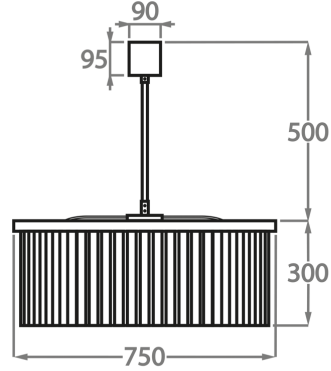

CL443-LA-60,

Height: 30 cm (11.81")

Diameter: 60 cm (23.62")

Bulbs: 8 x 25W or 4W G9 or G9 LED Net Weight: 24 kg / 53 lb

Size Two

CL443-LA-75,

Height: 30 cm (11.81")

Diameter: 75 cm (29.53")

Bulbs: 9 x 25W or 4W G9 or G9 LED Net Weight: 40 kg / 88 lb

Size Three

CL443-LA-100,

Height: 30 cm (11.81")

Diameter: 100 cm (39.37")

Bulbs: 12 x 25W or 4W G9 or G9 LED Net Weight: 47 kg / 104 lb

Size Four

CL443-LA-125,

Height: 30 cm (11.81")

Diameter: 125 cm (49.21")

Bulbs: 18 x 25W or 4W G9 or G9 LED Net Weight: 70 kg / 154 lb

The dimensions of the central rod and ceiling rose are not included in the height measurements. Please add a minimum of 15cm (6") to the height to take this into account. The standard rod and ceiling rose height is 50cm (20") if not otherwise specified by customer.