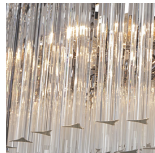

BELLA FIGURA

Large Double Drum Chandelier

CL443-LA

Collection Name
RETRO MURANO COLLECTION

Ideal for rooms with slightly lower ceiling height, this contemporary chandelier subtly modernises any setting and is a unique design within the Retro Murano collection. Create in our Italian family-owned workshops, the breath-taking piece is now available in satin glass finish, giving an almost frosted look. This chandelier refreshes the room while maintaining the elegant style that is visible throughout this collection

Murano Glass Finish

Clear
Triangular

Smoke
Triangular

Satin
Triangular

Clear Cracked
(Flat)

Hammered
Glass

Available Sizes

Size One