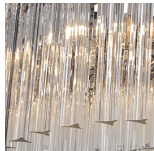

## Large Double Drum Chandelier

CL443-LA

Collection Name

**RETRO MURANO COLLECTION**

Ideal for rooms with slightly lower ceiling height, this contemporary chandelier subtly modernises any setting and is a unique design within the Retro Murano collection. Create in our Italian family-owned workshops, the breath-taking piece is now available in satin glass finish, giving an almost frosted look. This chandelier refreshes the room while maintaining the elegant style that is visible throughout this collection

#### Murano Glass Colours

Clear Murano

Smoke Murano

Satin Murano

Clear Crackled

Hammered Glass

**Available Sizes**

**Size One**