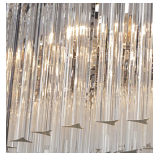

BELLA FIGURA

Large Double Drum Chandelier

CL443-LA

Collection Name
RETRO MURANO COLLECTION

Ideal for rooms with slightly lower ceiling height, this contemporary chandelier subtly modernises any setting and is a unique design within the Retro Murano collection. Create in our Italian family-owned workshops, the breath-taking piece is now available in satin glass finish, giving an almost frosted look. This chandelier refreshes the room while maintaining the elegant style that is visible throughout this collection

Murano Glass Finish

Clear Murano

Smoke Murano

Satin Murano

Clear Crackled

Hammered Glass

Available Sizes

Size One