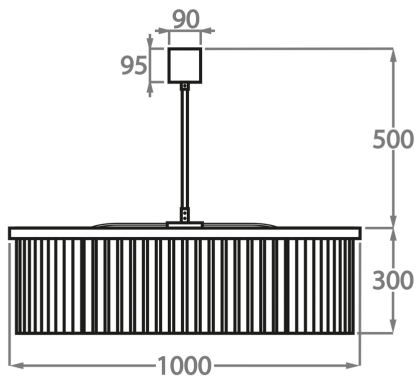

CL443-LA-60,

Height: 30 cm (11.81")

Diameter: 60 cm (23.62")

8 x 25W or 4W G9 or G9 LED Max Watt and Lamps: 25W or  
4W G9 or G9 LED x 8

Net Weight: 24 kg / 53 lb

**Size Two**

CL443-LA-75,

Height: 30 cm (11.81")

Diameter: 75 cm (29.53")

9 x 25W or 4W G9 or G9 LED Max Watt and Lamps: 25W or  
4W G9 or G9 LED x 9

Net Weight: 40 kg / 88 lb

**Size Three**

CL443-LA-100,

Height: 30 cm (11.81")

Diameter: 100 cm (39.37")

12 x 25W or 4W G9 or G9 LED Max Watt and Lamps: 25W or  
4W G9 or G9 LED x 12

Net Weight: 47 kg / 104 lb

**Size Four**

CL443-LA-125,

Height: 30 cm (11.81")

Diameter: 125 cm (49.21")

18 x 25W or 4W G9 or G9 LED Max Watt and Lamps: 25W or  
4W G9 or G9 LED x 18

Net Weight: 70 kg / 154 lb

The dimensions of the central rod and ceiling rose are not included in the height measurements. Please add a minimum of 15cm (6") to the height to take this into account. The standard rod and ceiling rose height is 50cm (20") if not otherwise specified by customer.