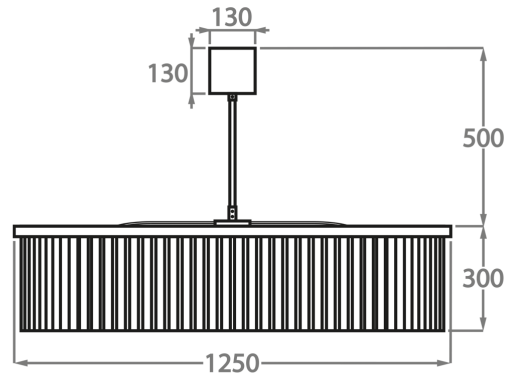

CL443-LA-60,

Height: 30 cm (11.81")

Diameter: 60 cm (23.62")

Bulbs: 8 x 25W or 4W G9 or G9 LED Net Weight: 24 kg / 53 lb

Size Two

CL443-LA-75,

Height: 30 cm (11.81")

Diameter: 75 cm (29.53")

Bulbs: 9 x 25W or 4W G9 or G9 LED Net Weight: 40 kg / 88 lb

Size Three

CL443-LA-100,

Height: 30 cm (11.81")

Diameter: 100 cm (39.37")

Bulbs: 12 x 25W or 4W G9 or G9 LED Net Weight: 47 kg / 104 lb

Size Four

CL443-LA-125,

Height: 30 cm (11.81")

Diameter: 125 cm (49.21")

Bulbs: 18 x 25W or 4W G9 or G9 LED Net Weight: 70 kg / 154 lb

The dimensions of the central rod and ceiling rose are not included in the height measurements. Please add a minimum of 15cm (6") to the height to take this into account. The standard rod and ceiling rose height is 50cm (20") if not otherwise specified by customer.