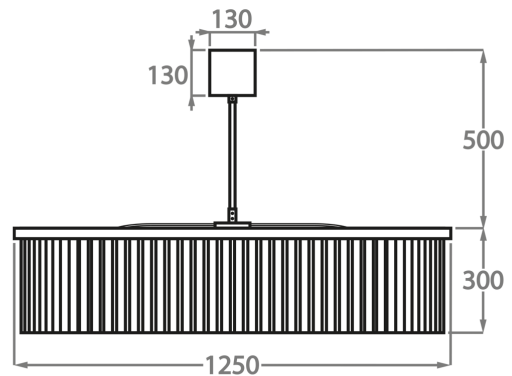

CL443-LA-60,

Height: 30 cm (11.81")

Diameter: 60 cm (23.62")

8 x 25W or 4W G9 or G9 LED Max Watt and Lamps: 25W or  
4W G9 or G9 LED x 8

Net Weight: 24 kg / 53 lb

**Size Two**

CL443-LA-75,

Height: 30 cm (11.81")

Diameter: 75 cm (29.53")

9 x 25W or 4W G9 or G9 LED Max Watt and Lamps: 25W or  
4W G9 or G9 LED x 9

Net Weight: 40 kg / 88 lb

**Size Three**

CL443-LA-100,

Height: 30 cm (11.81")

Diameter: 100 cm (39.37")

12 x 25W or 4W G9 or G9 LED Max Watt and Lamps: 25W or  
4W G9 or G9 LED x 12

Net Weight: 47 kg / 104 lb

**Size Four**

CL443-LA-125,

Height: 30 cm (11.81")

Diameter: 125 cm (49.21")

18 x 25W or 4W G9 or G9 LED Max Watt and Lamps: 25W or  
4W G9 or G9 LED x 18

Net Weight: 70 kg / 154 lb

The dimensions of the central rod and ceiling rose are not included in the height measurements. Please add a minimum of 15cm (6") to the height to take this into account. The standard rod and ceiling rose height is 50cm (20") if not otherwise specified by customer.