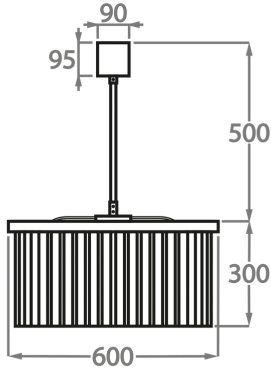

CL443-LA-60,

Height: 30 cm (11.81")

Diameter: 60 cm (23.62")

8 x 25W or 4W G9 or G9 LED Max Watt and Lamps: 25W or  
4W G9 or G9 LED x 8

Net Weight: 24 kg / 53 lb

**Size Two**

CL443-LA-75,

Height: 30 cm (11.81")

Diameter: 75 cm (29.53")

9 x 25W or 4W G9 or G9 LED Max Watt and Lamps: 25W or  
4W G9 or G9 LED x 9

Net Weight: 40 kg / 88 lb

**Size Three**

CL443-LA-100,

Height: 30 cm (11.81")

Diameter: 100 cm (39.37")

12 x 25W or 4W G9 or G9 LED Max Watt and Lamps: 25W or  
4W G9 or G9 LED x 12

Net Weight: 47 kg / 104 lb

**Size Four**

CL443-LA-125,

Height: 30 cm (11.81")

Diameter: 125 cm (49.21")

18 x 25W or 4W G9 or G9 LED Max Watt and Lamps: 25W or  
4W G9 or G9 LED x 18

Net Weight: 70 kg / 154 lb

The dimensions of the central rod and ceiling rose are not included in the height measurements. Please add a minimum of 15cm (6") to the height to take this into account. The standard rod and ceiling rose height is 50cm (20") if not otherwise specified by customer.