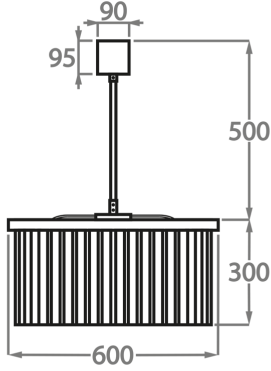

CL443-LA-60,

Height: 30 cm (11.81")

Diameter: 60 cm (23.62")

Bulbs: 8 x 25W or 4W G9 or G9 LED Net Weight: 24 kg / 53 lb

Size Two

CL443-LA-75,

Height: 30 cm (11.81")

Diameter: 75 cm (29.53")

Bulbs: 9 x 25W or 4W G9 or G9 LED Net Weight: 40 kg / 88 lb

Size Three

CL443-LA-100,

Height: 30 cm (11.81")

Diameter: 100 cm (39.37")

Bulbs: 12 x 25W or 4W G9 or G9 LED Net Weight: 47 kg / 104 lb

Size Four

CL443-LA-125,

Height: 30 cm (11.81")

Diameter: 125 cm (49.21")

Bulbs: 18 x 25W or 4W G9 or G9 LED Net Weight: 70 kg / 154 lb

The dimensions of the central rod and ceiling rose are not included in the height measurements. Please add a minimum of 15cm (6") to the height to take this into account. The standard rod and ceiling rose height is 50cm (20") if not otherwise specified by customer.