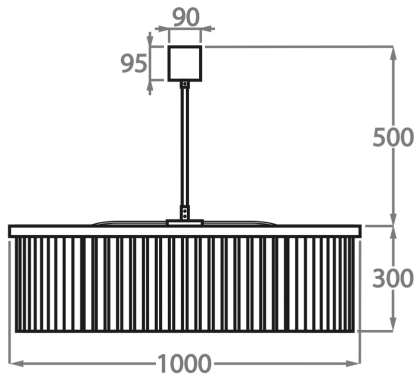

CL443-LA-60,

Height: 30 cm (11.81")

Diameter: 60 cm (23.62")

Bulbs: 8 x 25W or 4W G9 or G9 LED Net Weight: 24 kg / 53 lb

Size Two

CL443-LA-75,

Height: 30 cm (11.81")

Diameter: 75 cm (29.53")

Bulbs: 9 x 25W or 4W G9 or G9 LED Net Weight: 40 kg / 88 lb

Size Three

CL443-LA-100,

Height: 30 cm (11.81")

Diameter: 100 cm (39.37")

Bulbs: 12 x 25W or 4W G9 or G9 LED Net Weight: 47 kg / 104 lb

Size Four

CL443-LA-125,

Height: 30 cm (11.81")

Diameter: 125 cm (49.21")

Bulbs: 18 x 25W or 4W G9 or G9 LED Net Weight: 70 kg / 154 lb

The dimensions of the central rod and ceiling rose are not included in the height measurements. Please add a minimum of 15cm (6") to the height to take this into account. The standard rod and ceiling rose height is 50cm (20") if not otherwise specified by customer.