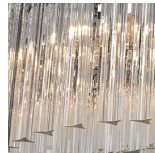

BELLA FIGURA

Large Double Drum Chandelier

CL443-LA

Collection Name
RETRO MURANO COLLECTION

Ideal for rooms with slightly lower ceiling height, this contemporary chandelier subtly modernises any setting and is a unique design within the retro Murano collection. Created in our Italian family-owned workshops, this breath-taking piece is now available in a satin glass finish, giving an almost frosted look. This chandelier refreshes the room while maintaining the elegant style that is visible throughout this collection

Compatible with

Bathroom

CL443-LA-60 in Satin Triangular Flat Cut Murano Glass and Brushed Dark Bronze

Available Finishes

Metal Finish

Chrome

Brushed Dark Bronze

Polished Gold

Murano Glass Finish

Smoke Murano

Clear Murano

Clear Cracked

Satin Murano

Hammered Glass

Available Sizes

Size One