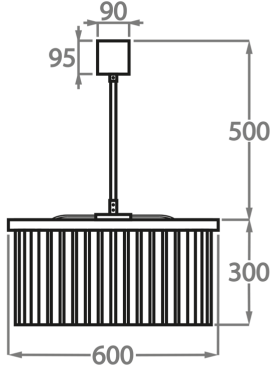

CL443-LA-60,

Height: 30 cm (11.81")

Diameter: 60 cm (23.62")

Bulbs: 9 x 25W or 4W G9 or G9 LED Net Weight: 24 kg / 53 lb

Size Two

CL443-LA-75,

Height: 30 cm (11.81")

Diameter: 75 cm (29.53")

Bulbs: 9 x 25W or 4W G9 or G9 LED Net Weight: 40 kg / 88 lb

Size Three

CL443-LA-100,

Height: 30 cm (11.81")

Diameter: 100 cm (39.37")

Bulbs: 12 x 25W or 4W G9 or G9 LED Net Weight: 47 kg / 104 lb

Size Four

CL443-LA-125,

Height: 30 cm (11.81")

Diameter: 125 cm (49.21")

Bulbs: 18 x 25W or 4W G9 or G9 LED Net Weight: 70 kg / 154 lb

The dimensions of the central rod and ceiling rose are not included in the height measurements. Please add a minimum of 15cm (6") to the height to take this into account. The standard rod and ceiling rose height is 50cm (20") if not otherwise specified by customer.