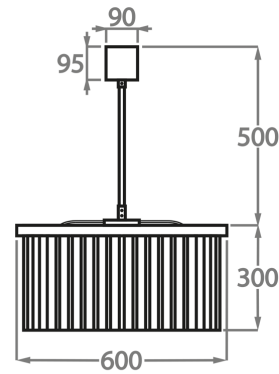

CL443-LA-75,

Height: 30 cm (11.81")

Diameter: 75 cm (29.53")

9 x 25W or 4W G9 or G9 LED Max Watt and Lamps: 25W or  
4W G9 or G9 LED x 9

Net Weight: 40 kg / 88 lb

**Size Three**

CL443-LA-100,

Height: 30 cm (11.81")

Diameter: 100 cm (39.37")

12 x 25W or 4W G9 or G9 LED Max Watt and Lamps: 25W or  
4W G9 or G9 LED x 12

Net Weight: 47 kg / 104 lb

**Size Four**

CL443-LA-125,

Height: 30 cm (11.81")

Diameter: 125 cm (49.21")

18 x 25W or 4W G9 or G9 LED Max Watt and Lamps: 25W or  
4W G9 or G9 LED x 18

Net Weight: 70 kg / 154 lb

**Size One**

CL443-LA-60,

Height: 30 cm (11.81")

Diameter: 60 cm (23.62")

9 x 25W or 4W G9 or G9 LED Max Watt and Lamps: 25W or  
4W G9 or G9 LED x 9

Net Weight: 24 kg / 53 lb

The dimensions of the central rod and ceiling rose are not included in the height measurements. Please add a minimum of 15cm (6") to the height to take this into account. The standard rod and ceiling rose height is 50cm (20") if not otherwise specified by customer.