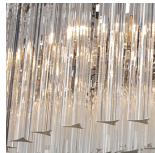

BELLA FIGURA

Large Double Drum Chandelier

CL443-LA

Collection Name

RETRO MURANO COLLECTION

Ideal for rooms with slightly lower ceiling height, this contemporary chandelier subtly modernises any setting and is a unique design within the retro Murano collection. Created in our Italian family-owned workshops, this breath-taking piece is now available in a satin glass finish, giving an almost frosted look. This chandelier refreshes the room while maintaining the elegant style that is visible throughout this collection

Compatible with

Bathroom

CL443-LA-60 in Satin Triangular Flat Cut Murano Glass and Brushed Dark Bronze

Available Finishes

Metal Finish

Chrome

Brushed Dark Bronze

Polished Gold

Murano Glass Finish

Smoke Murano

Clear Murano

Clear Cracked

Satin Murano

Hammered Glass

Available Sizes

Size One