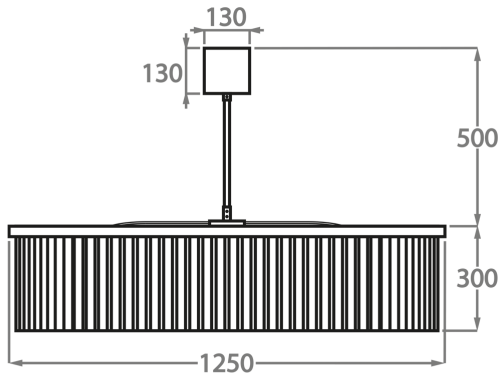

CL443-LA-75,

Height: 30 cm (11.81")

Diameter: 75 cm (29.53")

9 x 25W or 4W G9 or G9 LED Max Watt and Lamps: 25W or  
4W G9 or G9 LED x 9

Net Weight: 40 kg / 88 lb

**Size Three**

CL443-LA-100,

Height: 30 cm (11.81")

Diameter: 100 cm (39.37")

12 x 25W or 4W G9 or G9 LED Max Watt and Lamps: 25W or  
4W G9 or G9 LED x 12

Net Weight: 47 kg / 104 lb

**Size Four**

CL443-LA-125,

Height: 30 cm (11.81")

Diameter: 125 cm (49.21")

18 x 25W or 4W G9 or G9 LED Max Watt and Lamps: 25W or  
4W G9 or G9 LED x 18

Net Weight: 70 kg / 154 lb

**Size One**

CL443-LA-60,

Height: 30 cm (11.81")

Diameter: 60 cm (23.62")

9 x 25W or 4W G9 or G9 LED Max Watt and Lamps: 25W or  
4W G9 or G9 LED x 9

Net Weight: 24 kg / 53 lb

The dimensions of the central rod and ceiling rose are not included in the height measurements. Please add a minimum of 15cm (6") to the height to take this into account. The standard rod and ceiling rose height is 50cm (20") if not otherwise specified by customer.