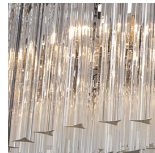

BELLA FIGURA

Large Double Drum Chandelier

CL443-LA

Collection Name

RETRO MURANO COLLECTION

Ideal for rooms with slightly lower ceiling height, this contemporary chandelier subtly modernises any setting and is a unique design within the retro Murano collection. Created in our Italian family-owned workshops, this breath-taking piece is now available in a satin glass finish, giving an almost frosted look. This chandelier refreshes the room while maintaining the elegant style that is visible throughout this collection

Murano Glass Finish

Smoke
Triangular

Clear
Triangular

Clear Cracked

Satin
Triangular

Hammered
Glass

Available Sizes

Size One