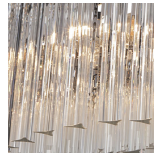

## Large Double Drum Chandelier

CL443-LA

Collection Name

**RETRO MURANO COLLECTION**

Ideal for rooms with slightly lower ceiling height, this contemporary chandelier subtly modernises any setting and is a unique design within the retro Murano collection. Created in our Italian family-owned workshops, this breath-taking piece is now available in a satin glass finish, giving an almost frosted look. This chandelier refreshes the room while maintaining the elegant style that is visible throughout this collection

#### Murano Glass Colours

Smoke  
Murano

Clear Murano

Clear Cracked

Satin Murano

Hammered  
Glass

**Available Sizes**

**Size Two**