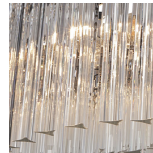

BELLA FIGURA

Large Double Drum Chandelier

CL443-LA

Collection Name

RETRO MURANO COLLECTION

Ideal for rooms with slightly lower ceiling height, this contemporary chandelier subtly modernises any setting and is a unique design within the retro Murano collection. Created in our Italian family-owned workshops, this breath-taking piece is now available in a satin glass finish, giving an almost frosted look. This chandelier refreshes the room while maintaining the elegant style that is visible throughout this collection

Murano Glass Finish

Smoke Murano

Clear Murano

Clear Cracked

Satin Murano

Hammered Glass

Available Sizes

Size One