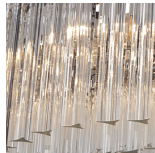

BELLA FIGURA

Large Double Drum Chandelier

CL443-LA

Collection Name

RETRO MURANO COLLECTION

Ideal for rooms with slightly lower ceiling height, this contemporary chandelier subtly modernises any setting and is a unique design within the retro Murano collection. Created in our Italian family-owned workshops, this breath-taking piece is now available in a satin glass finish, giving an almost frosted look. This chandelier refreshes the room while maintaining the elegant style that is visible throughout this collection

Murano Glass Finish

Smoke
Triangular Flat
Cut

Clear
Triangular Flat
Cut

Clear Cracked

Satin
Triangular Flat
Cut

Hammered
Glass

Available Sizes

Size One