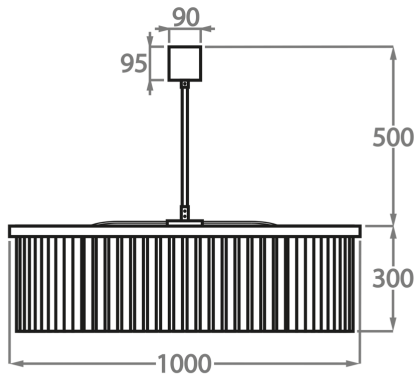

Size Three

CL443-LA-100,

Height: 30 cm (11.81")

Diameter: 100 cm (39.37")

Bulbs: 12 x 25W or 4W G9 or G9 LED Net Weight: 47 kg / 104 lb