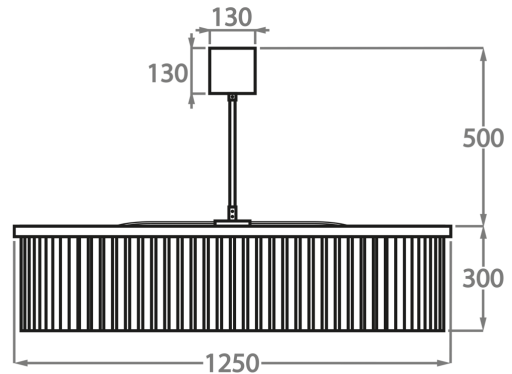

Height: 30 cm (11.81")

Diameter: 60 cm (23.62")

Bulbs: 9 x 25W or 4W G9 or G9 LED Net Weight: 24 kg / 53 lb

Size Two

CL443-LA-75,

Height: 30 cm (11.81")

Diameter: 75 cm (29.53")

Bulbs: 9 x 25W or 4W G9 or G9 LED Net Weight: 40 kg / 88 lb

Size Three

CL443-LA-100,

Height: 30 cm (11.81")

Diameter: 100 cm (39.37")

Bulbs: 12 x 25W or 4W G9 or G9 LED Net Weight: 47 kg / 104 lb

Size Four

CL443-LA-125,

Height: 30 cm (11.81")

Diameter: 125 cm (49.21")

Bulbs: 18 x 25W or 4W G9 or G9 LED Net Weight: 70 kg / 154 lb

The dimensions of the central rod and ceiling rose are not included in the height measurements. Please add a minimum of 15cm (6") to the height to take this into account. The standard rod and ceiling rose height is 50cm (20") if not otherwise specified by customer.