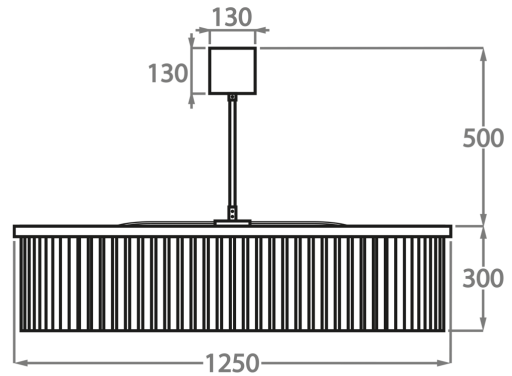

CL443-LA-60,

Height: 30 cm (11.81")

Diameter: 60 cm (23.62")

Bulbs: 9 x 25W or 4W G9 or G9 LED Net Weight: 24 kg / 53 lb

Size Two

CL443-LA-75,

Height: 30 cm (11.81")

Diameter: 75 cm (29.53")

Bulbs: 9 x 25W or 4W G9 or G9 LED Net Weight: 40 kg / 88 lb

Size Three

CL443-LA-100,

Height: 30 cm (11.81")

Diameter: 100 cm (39.37")

Bulbs: 12 x 25W or 4W G9 or G9 LED Net Weight: 47 kg / 104 lb

Size Four

CL443-LA-125,

Height: 30 cm (11.81")

Diameter: 125 cm (49.21")

Bulbs: 18 x 25W or 4W G9 or G9 LED Net Weight: 70 kg / 154 lb

The dimensions of the central rod and ceiling rose are not included in the height measurements. Please add a minimum of 15cm (6") to the height to take this into account. The standard rod and ceiling rose height is 50cm (20") if not otherwise specified by customer.