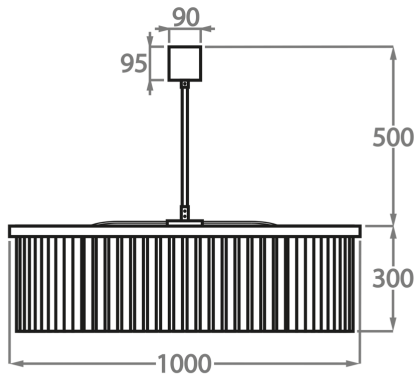

CL443-LA-60,

Height: 30 cm (11.81")

Diameter: 60 cm (23.62")

Bulbs: 9 x 25W or 4W G9 or G9 LED Net Weight: 24 kg / 53 lb

Size Two

CL443-LA-75,

Height: 30 cm (11.81")

Diameter: 75 cm (29.53")

Bulbs: 9 x 25W or 4W G9 or G9 LED Net Weight: 40 kg / 88 lb

Size Three

CL443-LA-100,

Height: 30 cm (11.81")

Diameter: 100 cm (39.37")

Bulbs: 12 x 25W or 4W G9 or G9 LED Net Weight: 47 kg / 104 lb

Size Four

CL443-LA-125,

Height: 30 cm (11.81")

Diameter: 125 cm (49.21")

Bulbs: 18 x 25W or 4W G9 or G9 LED Net Weight: 70 kg / 154 lb

The dimensions of the central rod and ceiling rose are not included in the height measurements. Please add a minimum of 15cm (6") to the height to take this into account. The standard rod and ceiling rose height is 50cm (20") if not otherwise specified by customer.