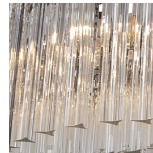

BELLA FIGURA

Large Double Drum Chandelier

CL443-LA

Collection Name
RETRO MURANO COLLECTION

Ideal for rooms with slightly lower ceiling height, this contemporary chandelier subtly modernises any setting and is a unique design within the retro Murano collection. Created in our Italian family-owned workshops, this breath-taking piece is now available in a satin glass finish, giving an almost frosted look. This chandelier refreshes the room while maintaining the elegant style that is visible throughout this collection.

Smoke
Triangular

Clear
Triangular

Clear Cracked

Satin
Triangular

Hammered
Glass

Available Sizes

Size One

CL443-LA-60,