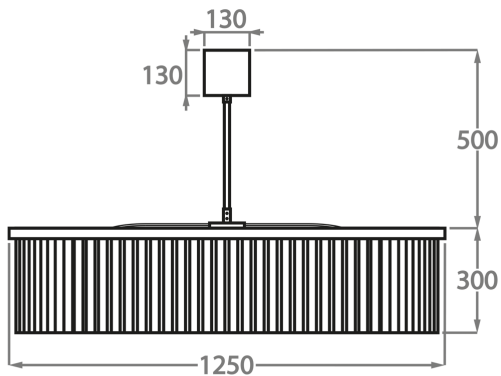

CL443-LA-75,

Height: 30 cm (11.81")

Diameter: 75 cm (29.53")

9 x 25W or 4W G9 or G9 LED Max Watt and Lamps: 25W or  
4W G9 or G9 LED x 9

Net Weight: 40 kg / 88 lb

**Size Three**

CL443-LA-100,

Height: 30 cm (11.81")

Diameter: 100 cm (39.37")

12 x 25W or 4W G9 or G9 LED Max Watt and Lamps: 25W or  
4W G9 or G9 LED x 12

Net Weight: 47 kg / 104 lb

**Size Four**

CL443-LA-125,

Height: 30 cm (11.81")

Diameter: 125 cm (49.21")

18 x 25W or 4W G9 or G9 LED Max Watt and Lamps: 25W or  
4W G9 or G9 LED x 18

Net Weight: 70 kg / 154 lb

**Size One**

CL443-LA-60,

Height: 30 cm (11.81")

Diameter: 60 cm (23.62")

9 x 25W or 4W G9 or G9 LED Max Watt and Lamps: 25W or  
4W G9 or G9 LED x 9

Net Weight: 24 kg / 53 lb

The dimensions of the central rod and ceiling rose are not included in the height measurements. Please add a minimum of 15cm (6") to the height to take this into account. The standard rod and ceiling rose height is 50cm (20") if not otherwise specified by customer.