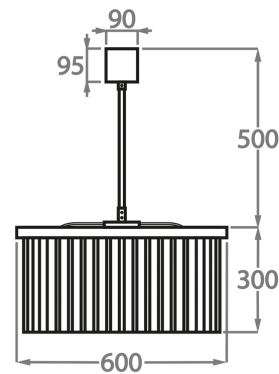

CL443-LA-75,

Height: 30 cm (11.81")

Diameter: 75 cm (29.53")

9 x 25W or 4W G9 or G9 LED Max Watt and Lamps: 25W or  
4W G9 or G9 LED x 9

Net Weight: 40 kg / 88 lb

**Size Three**

CL443-LA-100,

Height: 30 cm (11.81")

Diameter: 100 cm (39.37")

12 x 25W or 4W G9 or G9 LED Max Watt and Lamps: 25W or  
4W G9 or G9 LED x 12

Net Weight: 47 kg / 104 lb

**Size Four**

CL443-LA-125,

Height: 30 cm (11.81")

Diameter: 125 cm (49.21")

18 x 25W or 4W G9 or G9 LED Max Watt and Lamps: 25W or  
4W G9 or G9 LED x 18

Net Weight: 70 kg / 154 lb

**Size One**

CL443-LA-60,

Height: 30 cm (11.81")

Diameter: 60 cm (23.62")

9 x 25W or 4W G9 or G9 LED Max Watt and Lamps: 25W or  
4W G9 or G9 LED x 9

Net Weight: 24 kg / 53 lb

The dimensions of the central rod and ceiling rose are not included in the height measurements. Please add a minimum of 15cm (6") to the height to take this into account. The standard rod and ceiling rose height is 50cm (20") if not otherwise specified by customer.