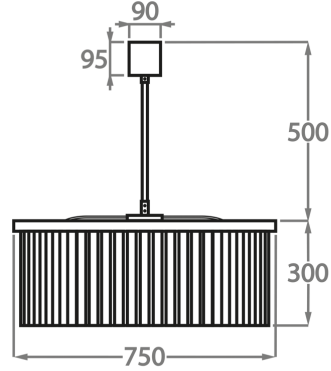

Size Two

CL443-LA-75,

Height: 30 cm (11.81")

Diameter: 75 cm (29.53")

Bulbs: 9 x 25W or 4W G9 or G9 LED Net Weight: 40 kg / 88 lb