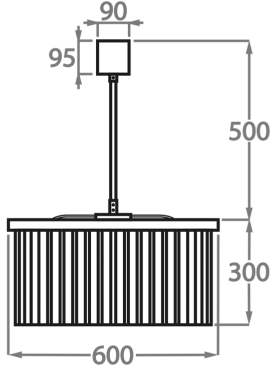

CL443-LA-60,

Height: 30 cm (11.81")

Diameter: 60 cm (23.62")

Bulbs: 9 x 25W or 4W G9 or G9 LED Net Weight: 24 kg / 53 lb

Size Two

CL443-LA-75,

Height: 30 cm (11.81")

Diameter: 75 cm (29.53")

Bulbs: 9 x 25W or 4W G9 or G9 LED Net Weight: 40 kg / 88 lb

Size Three

CL443-LA-100,

Height: 30 cm (11.81")

Diameter: 100 cm (39.37")

Bulbs: 12 x 25W or 4W G9 or G9 LED Net Weight: 47 kg / 104 lb

Size Four

CL443-LA-125,

Height: 30 cm (11.81")

Diameter: 125 cm (49.21")

Bulbs: 18 x 25W or 4W G9 or G9 LED Net Weight: 70 kg / 154 lb

The dimensions of the central rod and ceiling rose are not included in the height measurements. Please add a minimum of 15cm (6") to the height to take this into account. The standard rod and ceiling rose height is 50cm (20") if not otherwise specified by customer.