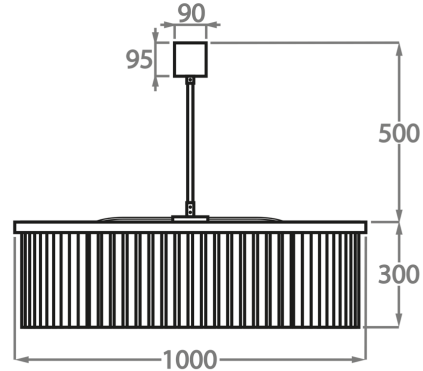

CL443-LA-75,

Height: 30 cm (11.81")

Diameter: 75 cm (29.53")

9 x 25W or 4W G9 or G9 LED Max Watt and Lamps: 25W or  
4W G9 or G9 LED x 9

Net Weight: 40 kg / 88 lb

**Size Three**

CL443-LA-100,

Height: 30 cm (11.81")

Diameter: 100 cm (39.37")

12 x 25W or 4W G9 or G9 LED Max Watt and Lamps: 25W or  
4W G9 or G9 LED x 12

Net Weight: 47 kg / 104 lb

**Size Four**

CL443-LA-125,

Height: 30 cm (11.81")

Diameter: 125 cm (49.21")

18 x 25W or 4W G9 or G9 LED Max Watt and Lamps: 25W or  
4W G9 or G9 LED x 18

Net Weight: 70 kg / 154 lb

**Size One**

CL443-LA-60,

Height: 30 cm (11.81")

Diameter: 60 cm (23.62")

9 x 25W or 4W G9 or G9 LED Max Watt and Lamps: 25W or  
4W G9 or G9 LED x 9

Net Weight: 24 kg / 53 lb

The dimensions of the central rod and ceiling rose are not included in the height measurements. Please add a minimum of 15cm (6") to the height to take this into account. The standard rod and ceiling rose height is 50cm (20") if not otherwise specified by customer.