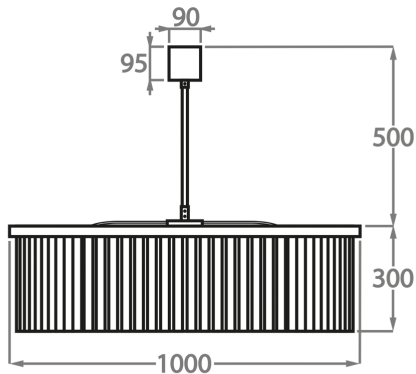

Height: 30 cm (11.81")

Diameter: 60 cm (23.62")

Bulbs: 9 x 25W or 4W G9 or G9 LED Net Weight: 24 kg / 53 lb

Size Two

CL443-LA-75,

Height: 30 cm (11.81")

Diameter: 75 cm (29.53")

Bulbs: 9 x 25W or 4W G9 or G9 LED Net Weight: 40 kg / 88 lb

Size Three

CL443-LA-100,

Height: 30 cm (11.81")

Diameter: 100 cm (39.37")

Bulbs: 12 x 25W or 4W G9 or G9 LED Net Weight: 47 kg / 104 lb

Size Four

CL443-LA-125,

Height: 30 cm (11.81")

Diameter: 125 cm (49.21")

Bulbs: 18 x 25W or 4W G9 or G9 LED Net Weight: 70 kg / 154 lb

The dimensions of the central rod and ceiling rose are not included in the height measurements. Please add a minimum of 15cm (6") to the height to take this into account. The standard rod and ceiling rose height is 50cm (20") if not otherwise specified by customer.