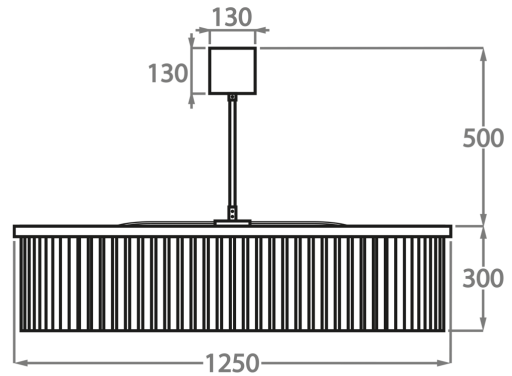

Size Four

CL443-LA-125,

Height: 30 cm (11.81")

Diameter: 125 cm (49.21")

Bulbs: 18 x 25W or 4W G9 or G9 LED Net Weight: 70 kg / 154 lb