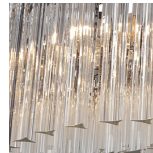

BELLA FIGURA

Large Double Drum Chandelier

CL443-LA

Collection Name
RETRO MURANO COLLECTION

Ideal for rooms with slightly lower ceiling height, this contemporary chandelier subtly modernises any setting and is a unique design within the retro Murano collection. Created in our Italian family-owned workshops, this breath-taking piece is now available in a satin glass finish, giving an almost frosted look. This chandelier refreshes the room while maintaining the elegant style that is visible throughout this collection.

Smoke
Triangular Flat
Cut

Clear
Triangular Flat
Cut

Clear Cracked

Satin
Triangular Flat
Cut

Hammered
Glass

Available Sizes

Size One

CL443-LA-60,
Height: 30 cm (11.81")
Diameter: 60 cm (23.62")
Bulbs: 9 x 25W or 4W G9 or G9
LED Net Weight: 24 kg / 53 lb