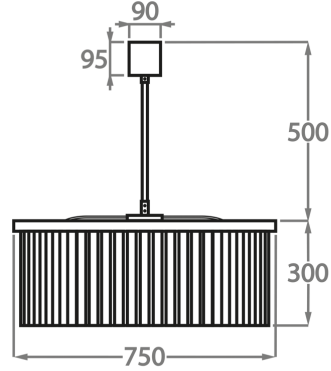

CL443-LA-60,

Height: 30 cm (11.81")

Diameter: 60 cm (23.62")

Bulbs: 9 x 25W or 4W G9 or G9 LED Net Weight: 24 kg / 53 lb

Size Two

CL443-LA-75,

Height: 30 cm (11.81")

Diameter: 75 cm (29.53")

Bulbs: 9 x 25W or 4W G9 or G9 LED Net Weight: 40 kg / 88 lb

Size Three

CL443-LA-100,

Height: 30 cm (11.81")

Diameter: 100 cm (39.37")

Bulbs: 12 x 25W or 4W G9 or G9 LED Net Weight: 47 kg / 104 lb

Size Four

CL443-LA-125,

Height: 30 cm (11.81")

Diameter: 125 cm (49.21")

Bulbs: 18 x 25W or 4W G9 or G9 LED Net Weight: 70 kg / 154 lb

The dimensions of the central rod and ceiling rose are not included in the height measurements. Please add a minimum of 15cm (6") to the height to take this into account. The standard rod and ceiling rose height is 50cm (20") if not otherwise specified by customer.