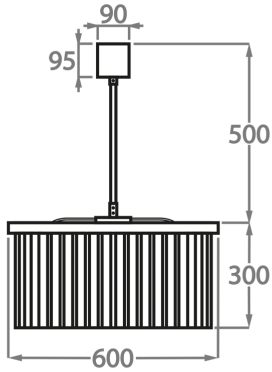

Smoke
Triangular

Clear
Triangular

Clear Cracked

Satin
Triangular

Hammered
Glass

Available Sizes

Size One

CL443-LA-60,

Height: 30 cm (11.81")

Diameter: 60 cm (23.62")

Bulbs: 9 x 25W or 4W G9 or G9 LED Net Weight: 24 kg / 53 lb

Size Two

CL443-LA-75,

Height: 30 cm (11.81")

Diameter: 75 cm (29.53")

Bulbs: 9 x 25W or 4W G9 or G9 LED Net Weight: 40 kg / 88 lb

Size Three

CL443-LA-100,

Height: 30 cm (11.81")

Diameter: 100 cm (39.37")

Bulbs: 12 x 25W or 4W G9 or G9 LED Net Weight: 47 kg / 104 lb

Size Four

CL443-LA-125,

Height: 30 cm (11.81")

Diameter: 125 cm (49.21")

Bulbs: 18 x 25W or 4W G9 or G9 LED Net Weight: 70 kg / 154 lb

The dimensions of the central rod and ceiling rose are not included in the height measurements. Please add a minimum of 15cm (6") to the height to take this into account. The standard rod and ceiling rose height is 50cm (20") if not otherwise specified by customer.