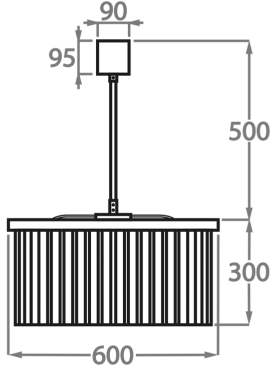

Available Sizes

Size One

CL443-LA-60,

Height: 30 cm (11.81")

Diameter: 60 cm (23.62")

Bulbs: 9 x 25W or 4W G9 or G9 LED Net Weight: 24 kg / 53 lb