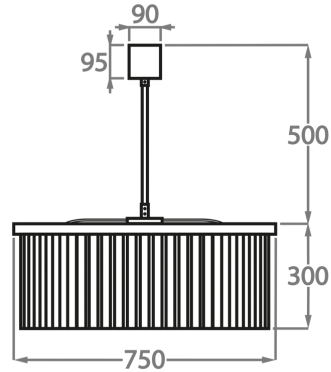

Height: 30 cm (11.81")

Diameter: 60 cm (23.62")

Bulbs: 9 x 25W or 4W G9 or G9 LED Net Weight: 24 kg / 53 lb

Size Two

CL443-LA-75,

Height: 30 cm (11.81")

Diameter: 75 cm (29.53")

Bulbs: 9 x 25W or 4W G9 or G9 LED Net Weight: 40 kg / 88 lb

Size Three

CL443-LA-100,

Height: 30 cm (11.81")

Diameter: 100 cm (39.37")

Bulbs: 12 x 25W or 4W G9 or G9 LED Net Weight: 47 kg / 104 lb

Size Four

CL443-LA-125,

Height: 30 cm (11.81")

Diameter: 125 cm (49.21")

Bulbs: 18 x 25W or 4W G9 or G9 LED Net Weight: 70 kg / 154 lb

The dimensions of the central rod and ceiling rose are not included in the height measurements. Please add a minimum of 15cm (6") to the height to take this into account. The standard rod and ceiling rose height is 50cm (20") if not otherwise specified by customer.