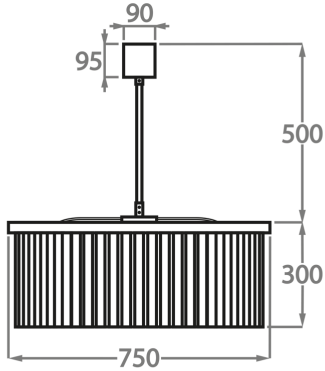

CL443-LA-75,

Height: 30 cm (11.81")

Diameter: 75 cm (29.53")

9 x 25W or 4W G9 or G9 LED Max Watt and Lamps: 25W or  
4W G9 or G9 LED x 9

Net Weight: 40 kg / 88 lb

**Size Three**

CL443-LA-100,

Height: 30 cm (11.81")

Diameter: 100 cm (39.37")

12 x 25W or 4W G9 or G9 LED Max Watt and Lamps: 25W or  
4W G9 or G9 LED x 12

Net Weight: 47 kg / 104 lb

**Size Four**

CL443-LA-125,

Height: 30 cm (11.81")

Diameter: 125 cm (49.21")

18 x 25W or 4W G9 or G9 LED Max Watt and Lamps: 25W or  
4W G9 or G9 LED x 18

Net Weight: 70 kg / 154 lb

**Size One**

CL443-LA-60,

Height: 30 cm (11.81")

Diameter: 60 cm (23.62")

9 x 25W or 4W G9 or G9 LED Max Watt and Lamps: 25W or  
4W G9 or G9 LED x 9