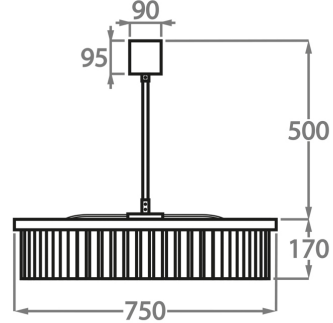

Murano Glass Finish

Clear Murano

Smoke
Murano

Clear Cracked

Satin Murano

Available Sizes

Size One

CL443-SM-60,
Height: 17 cm (6.69")
Diameter: 60 cm (23.62")
Bulbs: 9 x 25W or 4W G9 or G9 LED
Net Weight: 16 kg / 35 lb

Size Two

CL443-SM-75,
Height: 17 cm (6.69")
Diameter: 75 cm (29.53")
Bulbs: 9 x 25W or 4W G9 or G9 LED
Net Weight: 25 kg / 55 lb

Size Three

CL443-SM-100,
Height: 17 cm (6.69")
Diameter: 100 cm (39.37")
Bulbs: 12 x 25W or 4W G9 or G9 LED
Net Weight: 30 kg / 66 lb

Size Four

CL443-SM-125,
Height: 17 cm (6.69")
Diameter: 125 cm (49.21")
Bulbs: 18 x 25W or 4W G9 or G9 LED

The dimensions of the central rod and ceiling rose are not included in the height measurements. Please add a minimum of 15cm (6") to the height to take this into account. The standard rod and ceiling rose height is 50cm (20") if not otherwise specified by customer.