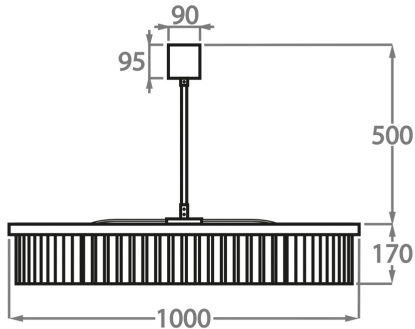

Murano Glass Finish

Clear Murano

Smoke
Murano

Clear Cracked

Satin Murano

Available Sizes

Size One

CL443-SM-60,
Height: 17 cm (6.69")
Diameter: 60 cm (23.62")
Bulbs: 9 x 25W or 4W G9 or G9 LED
Net Weight: 16 kg / 35 lb

Size Two

CL443-SM-75,
Height: 17 cm (6.69")
Diameter: 75 cm (29.53")
Bulbs: 9 x 25W or 4W G9 or G9 LED
Net Weight: 25 kg / 55 lb

Size Three

CL443-SM-100,
Height: 17 cm (6.69")
Diameter: 100 cm (39.37")
Bulbs: 12 x 25W or 4W G9 or G9 LED
Net Weight: 30 kg / 66 lb

Size Four

CL443-SM-125,
Height: 17 cm (6.69")
Diameter: 125 cm (49.21")
Bulbs: 18 x 25W or 4W G9 or G9 LED

The dimensions of the central rod and ceiling rose are not included in the height measurements. Please add a minimum of 15cm (6") to the height to take this into account. The standard rod and ceiling rose height is 50cm (20") if not otherwise specified by customer.