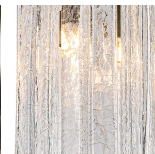

BELLA FIGURA

Small Double Drum Chandelier

CL443-SM

Collection Name

RETRO MURANO COLLECTION

An ultra-chic two ring drum chandelier with a metal top band. This new smaller version of one of our most popular ceiling lights is only 17cm (6.7") high in all sizes, making this chandelier ideal for rooms with slightly lower ceiling heights.

Compatible with

Bathroom

CL443-SM-75 in Smoke Triangular Flat Cut Murano Glass and Polished Gold

Available Finishes

Metal Finish

Chrome

Brushed Dark
Bronze

Polished Gold

Murano Glass Finish

Clear Murano

Smoke
Murano

Clear Cracked

Satin Murano

Available Sizes

Size One

CL443-SM-60,
Height: 17 cm (6.69")
Diameter: 60 cm (23.62")
Bulbs: 9 x 25W or 4W G9 or G9 LED
Net Weight: 16 kg / 35 lb