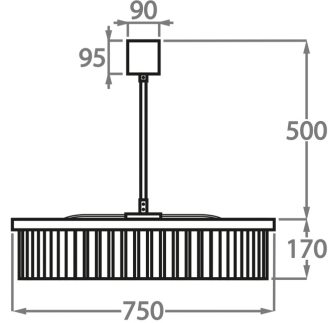

Murano Glass Finish

Clear Murano

Smoke
Murano

Clear Cracked

Satin Murano

Available Sizes

Size One

CL443-SM-60,
Height: 17 cm (6.69")
Diameter: 60 cm (23.62")
Bulbs: 9 x 25W or 4W G9 or G9 LED
Net Weight: 16 kg / 35 lb

Size Two

CL443-SM-75,
Height: 17 cm (6.69")
Diameter: 75 cm (29.53")
Bulbs: 9 x 25W or 4W G9 or G9 LED
Net Weight: 25 kg / 55 lb

Size Three

CL443-SM-100,
Height: 17 cm (6.69")
Diameter: 100 cm (39.37")
Bulbs: 12 x 25W or 4W G9 or G9 LED
Net Weight: 30 kg / 66 lb

Size Four

CL443-SM-125,
Height: 17 cm (6.69")
Diameter: 125 cm (49.21")
Bulbs: 18 x 25W or 4W G9 or G9 LED

The dimensions of the central rod and ceiling rose are not included in the height measurements. Please add a minimum of 15cm (6") to the height to take this into account. The standard rod and ceiling rose height is 50cm (20") if not otherwise specified by customer.