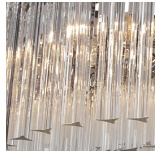

BELLA FIGURA

Small Double Drum Chandelier

CL443-SM

Collection Name
RETRO MURANO COLLECTION

An ultra-chic two ring drum chandelier with a metal top band. This new smaller version of one of our most popular ceiling lights is only 17cm (6.7") high in all sizes, making this chandelier ideal for rooms with slightly lower ceiling heights.

Compatible with

Bathroom

CL443-SM-75 in Smoke Triangular Flat Cut Murano Glass and Polished Gold

Available Finishes

Metal Finish

Chrome

Brushed Dark
Bronze

Polished Gold

Murano Glass Finish

Clear Murano

Smoke
Murano

Clear Cracked

Satin Murano

Available Sizes

Size One

CL443-SM-60,
Height: 17 cm (6.69")
Diameter: 60 cm (23.62")
Bulbs: 9 x 25W or 4W G9 or G9 LED
Net Weight: 16 kg / 35 lb