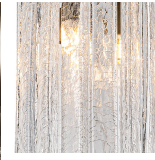

BELLA FIGURA

Small Double Drum Chandelier

CL443-SM

Collection Name
RETRO MURANO COLLECTION

An ultra-chic two ring drum chandelier with a metal top band. This new smaller version of one of our most popular ceiling lights is only 17cm (6.7") high in all sizes, making this chandelier ideal for rooms with slightly lower ceiling heights.

Compatible with

Bathroom

CL443-SM-75 in Smoke Triangular Flat Cut Murano Glass and Polished Gold

Available Finishes

Metal Finish

Chrome

Brushed
Bronze

Polished Gold

Murano Glass Finish

Clear
Triangular

Smoke
Triangular

Clear Cracked
(Flat)

Satin
Triangular

Available Sizes

Size One

CL443-SM-60,
Height: 17 cm (6.69")
Diameter: 60 cm (23.62")
Bulbs: 9 x 25W or 4W G9 or G9
LED
Net Weight: 16 kg / 35 lb