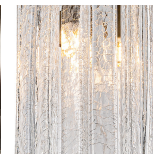

BELLA FIGURA

Small Double Drum Chandelier

CL443-SM

Collection Name
RETRO MURANO COLLECTION

An ultra-chic two ring drum chandelier with a metal top band. This new smaller version of one of our most popular ceiling lights is only 17cm (6.7") high in all sizes, making this chandelier ideal for rooms with slightly lower ceiling heights.

Compatible with

Bathroom

CL443-SM-75 in Smoke Triangular Flat Cut Murano Glass and Polished Gold

Available Finishes

Metal Finishes

Chrome

Brushed Dark
Bronze

Polished Gold

Murano Glass Colours

Clear Murano

Smoke
Murano

Clear Cracked

Satin Murano

Available Sizes

Size One

CL443-SM-60,
Height: 17 cm (6.69")
Diameter: 60 cm (23.62")
9 x 25W or 4W G9 or G9 LED
Max Watt and Lamps: 25W or 4W x 9
Net Weight: 16 kg / 35 lb