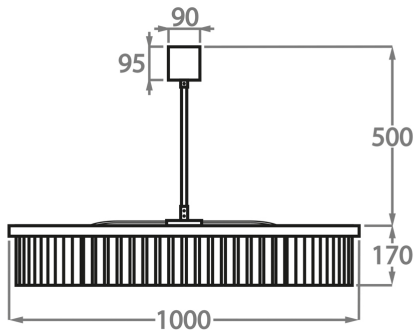

Murano Glass Colours

Clear Murano

Smoke
Murano

Clear Cracked

Satin Murano

Available Sizes

Size One

CL443-SM-60,
Height: 17 cm (6.69")
Diameter: 60 cm (23.62")
9 x 25W or 4W G9 or G9 LED
Max Watt and Lamps: 25W or 4W x 9
Net Weight: 16 kg / 35 lb

Size Two

CL443-SM-75,
Height: 17 cm (6.69")
Diameter: 75 cm (29.53")
9 x 25W or 4W G9 or G9 LED
Max Watt and Lamps: 25W or 4W x 9
Net Weight: 25 kg / 55 lb

Size Three

CL443-SM-100,
Height: 17 cm (6.69")
Diameter: 100 cm (39.37")
12 x 25W or 4W G9 or G9 LED
Max Watt and Lamps: 25W or 4W x 12
Net Weight: 30 kg / 66 lb

Size Four

CL443-SM-125,
Height: 17 cm (6.69")
Diameter: 125 cm (49.21")
18 x 25W or 4W G9 or G9 LED
Max Watt and Lamps: 25W or 4W x 18

The dimensions of the central rod and ceiling rose are not included in the height measurements. Please add a minimum of 15cm (6") to the height to take this into account. The standard rod and ceiling rose height is 50cm (20") if not otherwise specified by customer.