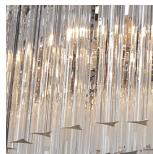

BELLA FIGURA

Small Double Drum Chandelier

CL443-SM

Collection Name
RETRO MURANO COLLECTION

An ultra-chic two ring drum chandelier with a metal top band. This new smaller version of one of our most popular ceiling lights is only 17cm (6.7") high in all sizes, making this chandelier ideal for rooms with slightly lower ceiling heights.

Compatible with

Bathroom

CL443-SM-75 in Smoke Triangular Flat Cut Murano Glass and Polished Gold

Available Finishes

Metal Finishes

Chrome

Brushed Dark
Bronze

Polished Gold

Murano Glass Colours

Clear Murano

Smoke
Murano

Clear Cracked

Satin Murano

Available Sizes

Size One

CL443-SM-60,
Height: 17 cm (6.69")
Diameter: 60 cm (23.62")
9 x 25W or 4W G9 or G9 LED
Max Watt and Lamps: 25W or 4W x 9
Net Weight: 16 kg / 35 lb