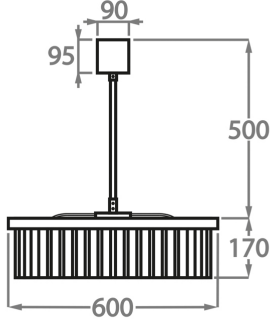

Murano Glass Finish

Clear Murano

Smoke
Murano

Clear Cracked

Satin Murano

Available Sizes

Size One

CL443-SM-60,
Height: 17 cm (6.69")
Diameter: 60 cm (23.62")
Bulbs: 9 x 25W or 4W G9 or G9 LED
Net Weight: 16 kg / 35 lb

Size Two

CL443-SM-75,
Height: 17 cm (6.69")
Diameter: 75 cm (29.53")
Bulbs: 9 x 25W or 4W G9 or G9 LED
Net Weight: 25 kg / 55 lb

Size Three

CL443-SM-100,
Height: 17 cm (6.69")
Diameter: 100 cm (39.37")
Bulbs: 12 x 25W or 4W G9 or G9 LED
Net Weight: 30 kg / 66 lb

Size Four

CL443-SM-125,
Height: 17 cm (6.69")
Diameter: 125 cm (49.21")
Bulbs: 18 x 25W or 4W G9 or G9 LED

The dimensions of the central rod and ceiling rose are not included in the height measurements. Please add a minimum of 15cm (6") to the height to take this into account. The standard rod and ceiling rose height is 50cm (20") if not otherwise specified by customer.