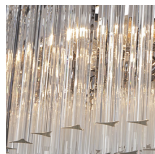

BELLA FIGURA

Small Double Drum Chandelier

CL443-SM

Collection Name

RETRO MURANO COLLECTION

An ultra-chic two ring drum chandelier with a metal top band. This new smaller version of one of our most popular ceiling lights is only 17cm (6.7") high in all sizes, making this chandelier ideal for rooms with slightly lower ceiling heights.

Compatible with

Bathroom

CL443-SM-75 in Smoke Triangular Flat Cut Murano Glass and Polished Gold

Available Finishes

Metal Finish

Chrome

Brushed Dark
Bronze

Polished Gold

Murano Glass Finish

Clear Murano

Smoke
Murano

Clear Cracked

Satin Murano

Available Sizes

Size One

CL443-SM-60,
Height: 17 cm (6.69")
Diameter: 60 cm (23.62")
Bulbs: 9 x 25W or 4W G9 or G9 LED
Net Weight: 16 kg / 35 lb