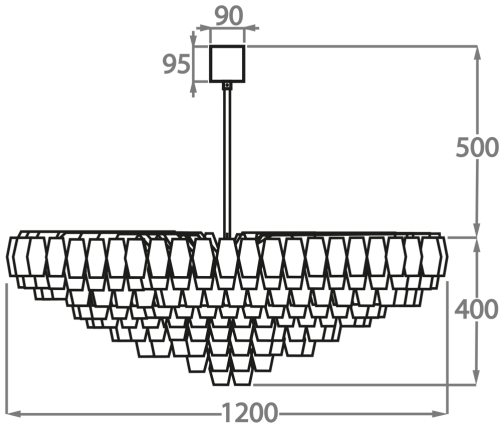

Poly Smoke

Poly Satin

Available Sizes

Size One

CL446-60,
Height: 40 cm (15.75")
Diameter: 60 cm (23.62")
Bulbs: 5 x 40w E27
Net Weight: 22 kg / 48 lb

Size Two

CL446-90,
Height: 40 cm (15.75")
Diameter: 90 cm (35.43")
Bulbs: 6 x 40w E27
Net Weight: 34 kg / 75 lb

Size Three

CL446-120,
Height: 40 cm (15.75")
Diameter: 120 cm (47.24")
Bulbs: 12 x 40w E27
Net Weight: 48 kg / 106 lb

The dimensions of the central rod/chain and ceiling rose are not included in the height measurements.
Standard rod/chain and ceiling rose is 50cm if not otherwise specified by customer.