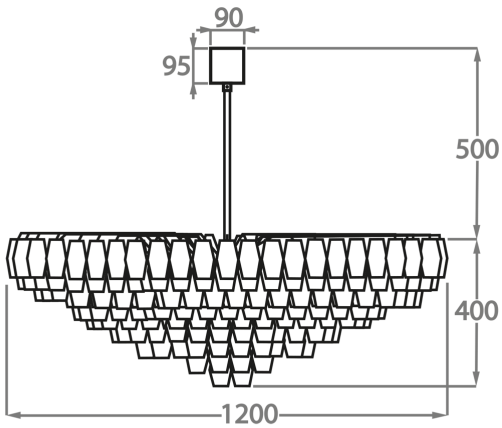

Poly Smoke

Poly Satin

Available Sizes

Size One

CL446-60,
Height: 40 cm (15.75")
Diameter: 60 cm (23.62")
5 x 40w E27
Max Watt and Lamps: 40w x 5
Net Weight: 22 kg / 48 lb

Size Two

CL446-90,
Height: 40 cm (15.75")
Diameter: 90 cm (35.43")
6 x 40w E27
Max Watt and Lamps: 40w x 6
Net Weight: 34 kg / 75 lb

Size Three

CL446-120,
Height: 40 cm (15.75")
Diameter: 120 cm (47.24")
12 x 40w E27
Max Watt and Lamps: 40w x 12
Net Weight: 48 kg / 106 lb

The dimensions of the central rod/chain and ceiling rose are not included in the height measurements.
Standard rod/chain and ceiling rose is 50cm if not otherwise specified by customer.