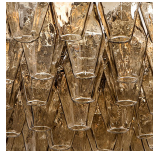

CL446-90 in Clear 'Polyhedral' Murano Glass and Chrome

Available Finishes

Metal Finish

Chrome

Brushed Dark
Bronze

Polished Gold

Murano Glass Finish

Poly Clear

Poly Smoke

Poly Satin

Available Sizes

Size One

CL446-60,
Height: 40 cm (15.75")
Diameter: 60 cm (23.62")
Bulbs: 5 x 40w E27
Net Weight: 22 kg / 48 lb

Size Two

CL446-90,
Height: 40 cm (15.75")
Diameter: 90 cm (35.43")
Bulbs: 6 x 40w E27
Net Weight: 34 kg / 75 lb