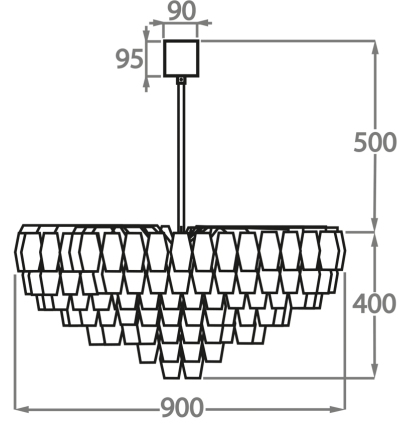

Poly Smoke

Poly Satin

Available Sizes

Size One

CL446-60,
Height: 40 cm (15.75")
Diameter: 60 cm (23.62")
Bulbs: 5 x 40w E27
Net Weight: 22 kg / 48 lb

Size Two

CL446-90,
Height: 40 cm (15.75")
Diameter: 90 cm (35.43")
Bulbs: 6 x 40w E27
Net Weight: 34 kg / 75 lb

Size Three

CL446-120,
Height: 40 cm (15.75")
Diameter: 120 cm (47.24")
Bulbs: 12 x 40w E27
Net Weight: 48 kg / 106 lb

The dimensions of the central rod/chain and ceiling rose are not included in the height measurements.
Standard rod/chain and ceiling rose is 50cm if not otherwise specified by customer.