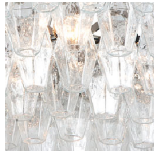

BELLA FIGURA

Poly Chandelier

CL446

Collection Name

RETRO MURANO COLLECTION

A spectacular and slender chandelier incorporating the famous "Polyhedral" Murano glass diamond shaped tubes. Retro and yet still beautifully elegant & contemporary.

CL446-90 in Clear 'Polyhedral' Murano Glass and Chrome

Available Finishes

Metal Finish

Chrome

Brushed Dark
Bronze

Polished Gold

Murano Glass Finish

Poly Clear

Poly Smoke

Poly Satin

Available Sizes

Size One

CL446-60,
Height: 40 cm (15.75")
Diameter: 60 cm (23.62")
Bulbs: 5 x 40w E27
Net Weight: 22 kg / 48 lb

Size Two

CL446-90,
Height: 40 cm (15.75")
Diameter: 90 cm (35.43")
Bulbs: 6 x 40w E27
Net Weight: 34 kg / 75 lb