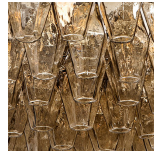

BELLA FIGURA

Poly Chandelier

CL446

Collection Name

RETRO MURANO COLLECTION

A spectacular and slender chandelier incorporating the famous "Polyhedral" Murano glass diamond shaped tubes. Retro and yet still beautifully elegant & contemporary.

CL446-90 in Clear 'Polyhedral' Murano Glass and Chrome

Available Finishes

Metal Finishes

Chrome

Brushed Dark
Bronze

Polished Gold

Murano Glass Colours

Poly Clear

Poly Smoke

Poly Satin

Available Sizes

Size One

CL446-60,
Height: 40 cm (15.75")
Diameter: 60 cm (23.62")
5 x 40w E27
Max Watt and Lamps: 40w x 5
Net Weight: 22 kg / 48 lb

Size Two

CL446-90,
Height: 40 cm (15.75")
Diameter: 90 cm (35.43")
6 x 40w E27
Max Watt and Lamps: 40w x 6
Net Weight: 34 kg / 75 lb