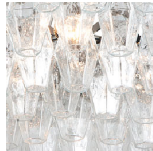

BELLA FIGURA

Poly Chandelier

CL446

Collection Name

RETRO MURANO COLLECTION

A spectacular and slender chandelier incorporating the famous "Polyhedral" Murano glass diamond shaped tubes. Retro and yet still beautifully elegant & contemporary.

CL446-90 in Clear 'Polyhedral' Murano Glass and Chrome

Available Finishes

Metal Finishes

Chrome

Brushed Dark
Bronze

Polished Gold

Murano Glass Colours

Poly Clear

Poly Smoke

Poly Satin

Available Sizes

Size One

CL446-60,
Height: 40 cm (15.75")
Diameter: 60 cm (23.62")
5 x 40w E27
Max Watt and Lamps: 40w x 5
Net Weight: 22 kg / 48 lb

Size Two

CL446-90,
Height: 40 cm (15.75")
Diameter: 90 cm (35.43")
6 x 40w E27
Max Watt and Lamps: 40w x 6
Net Weight: 34 kg / 75 lb