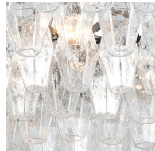

BELLA FIGURA

Poly Chandelier

CL446

Collection Name

RETRO MURANO COLLECTION

A spectacular and slender chandelier incorporating the famous "Polyhedral" Murano glass diamond shaped tubes. Retro and yet still beautifully elegant & contemporary.

CL446-90 in Clear 'Polyhedral' Murano Glass and Chrome

Available Finishes

Metal Finish

Chrome

Brushed Dark
Bronze

Polished Gold

Murano Glass Finish

Poly Clear

Poly Smoke

Poly Satin

Available Sizes

Size One

CL446-60,
Height: 40 cm (15.75")
Diameter: 60 cm (23.62")
Bulbs: 5 x 40w E27
Net Weight: 22 kg / 48 lb

Size Two

CL446-90,
Height: 40 cm (15.75")
Diameter: 90 cm (35.43")
Bulbs: 6 x 40w E27
Net Weight: 34 kg / 75 lb