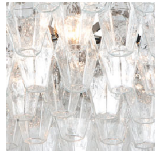

BELLA FIGURA

Poly Chandelier

CL446

Collection Name

RETRO MURANO COLLECTION

A spectacular and slender chandelier incorporating the famous "Polyhedral" Murano glass diamond shaped tubes. Retro and yet still beautifully elegant & contemporary.

CL446-90 in Clear 'Polyhedral' Murano Glass and Chrome

Available Finishes

Metal Finish

Chrome

Brushed
Bronze

Polished Gold

Murano Glass Finish

Poly Clear

Poly Smoke

Poly Satin

Available Sizes

Size One

CL446-60,
Height: 40 cm (15.75")
Diameter: 60 cm (23.62")
Bulbs: 5 x 40w E27
Net Weight: 22 kg / 48 lb

Size Two

CL446-90,
Height: 40 cm (15.75")
Diameter: 90 cm (35.43")
Bulbs: 6 x 40w E27
Net Weight: 34 kg / 75 lb