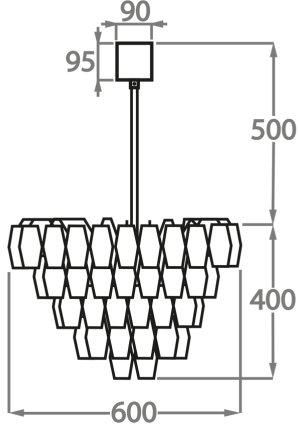

Poly Smoke

Poly Satin

Available Sizes

Size One

CL446-60,
Height: 40 cm (15.75")
Diameter: 60 cm (23.62")
Bulbs: 5 x 40w E27
Net Weight: 22 kg / 48 lb

Size Two

CL446-90,
Height: 40 cm (15.75")
Diameter: 90 cm (35.43")
Bulbs: 6 x 40w E27
Net Weight: 34 kg / 75 lb

Size Three

CL446-120,
Height: 40 cm (15.75")
Diameter: 120 cm (47.24")
Bulbs: 12 x 40w E27
Net Weight: 48 kg / 106 lb

The dimensions of the central rod/chain and ceiling rose are not included in the height measurements.
Standard rod/chain and ceiling rose is 50cm if not otherwise specified by customer.