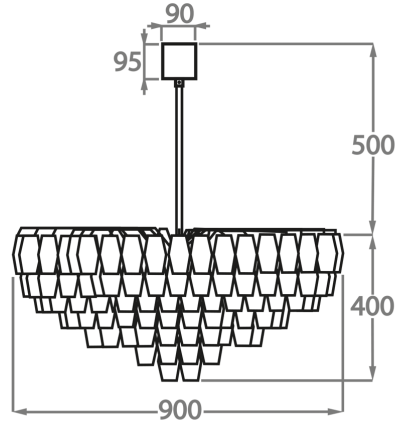

Poly Smoke

Poly Satin

Available Sizes

Size One

CL446-60,
Height: 40 cm (15.75")
Diameter: 60 cm (23.62")
5 x 40w E27
Max Watt and Lamps: 40w x 5
Net Weight: 22 kg / 48 lb

Size Two

CL446-90,
Height: 40 cm (15.75")
Diameter: 90 cm (35.43")
6 x 40w E27
Max Watt and Lamps: 40w x 6
Net Weight: 34 kg / 75 lb

Size Three

CL446-120,
Height: 40 cm (15.75")
Diameter: 120 cm (47.24")
12 x 40w E27
Max Watt and Lamps: 40w x 12
Net Weight: 48 kg / 106 lb

The dimensions of the central rod/chain and ceiling rose are not included in the height measurements.
Standard rod/chain and ceiling rose is 50cm if not otherwise specified by customer.