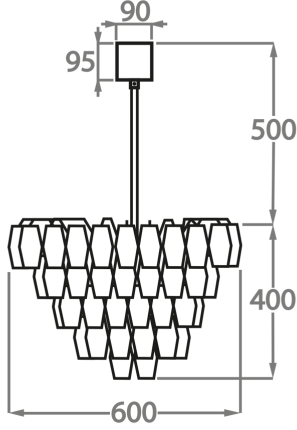

Poly Smoke

Poly Satin

Available Sizes

Size One

CL446-60,
Height: 40 cm (15.75")
Diameter: 60 cm (23.62")
Bulbs: 5 x 40w E27
Net Weight: 22 kg / 48 lb

Size Two

CL446-90,
Height: 40 cm (15.75")
Diameter: 90 cm (35.43")
Bulbs: 6 x 40w E27
Net Weight: 34 kg / 75 lb

Size Three

CL446-120,
Height: 40 cm (15.75")
Diameter: 120 cm (47.24")
Bulbs: 12 x 40w E27
Net Weight: 48 kg / 106 lb

The dimensions of the central rod/chain and ceiling rose are not included in the height measurements.
Standard rod/chain and ceiling rose is 50cm if not otherwise specified by customer.