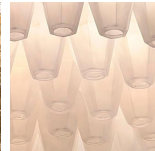

CL446-90 in Clear 'Polyhedral' Murano Glass and Chrome

Available Finishes

Metal Finish

Chrome

Brushed Dark
Bronze

Polished Gold

Murano Glass Finish

Poly Clear

Poly Smoke

Poly Satin

Available Sizes

Size One

CL446-60,
Height: 40 cm (15.75")
Diameter: 60 cm (23.62")
Bulbs: 5 x 40w E27
Net Weight: 22 kg / 48 lb

Size Two

CL446-90,
Height: 40 cm (15.75")
Diameter: 90 cm (35.43")
Bulbs: 6 x 40w E27
Net Weight: 34 kg / 75 lb