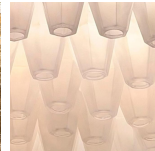

CL446-90 in Clear 'Polyhedral' Murano Glass and Chrome

Available Finishes

Metal Finish

Chrome

Brushed
Bronze

Polished Gold

Murano Glass Finish

Poly Clear

Poly Smoke

Poly Satin

Available Sizes

Size One

CL446-60,
Height: 40 cm (15.75")
Diameter: 60 cm (23.62")
Bulbs: 5 x 40w E27
Net Weight: 22 kg / 48 lb

Size Two

CL446-90,
Height: 40 cm (15.75")
Diameter: 90 cm (35.43")
Bulbs: 6 x 40w E27
Net Weight: 34 kg / 75 lb