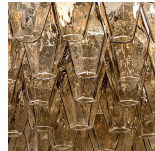

CL446-90 in Clear 'Polyhedral' Murano Glass and Chrome

Available Finishes

Metal Finish

Chrome

Brushed
Bronze

Polished Gold

Murano Glass Finish

Poly Clear

Poly Smoke

Poly Satin

Available Sizes

Size One

CL446-60,
Height: 40 cm (15.75")
Diameter: 60 cm (23.62")
Bulbs: 5 x 40w E27
Net Weight: 22 kg / 48 lb

Size Two

CL446-90,
Height: 40 cm (15.75")
Diameter: 90 cm (35.43")
Bulbs: 6 x 40w E27
Net Weight: 34 kg / 75 lb