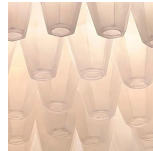

CL446-90 in Clear 'Polyhedral' Murano Glass and Chrome

Available Finishes

Metal Finish

Chrome

Brushed Dark
Bronze

Polished Gold

Murano Glass Finish

Poly Clear

Poly Smoke

Poly Satin

Available Sizes

Size One

CL446-60,
Height: 40 cm (15.75")
Diameter: 60 cm (23.62")
Bulbs: 5 x 40w E27
Net Weight: 22 kg / 48 lb

Size Two

CL446-90,
Height: 40 cm (15.75")
Diameter: 90 cm (35.43")
Bulbs: 6 x 40w E27
Net Weight: 34 kg / 75 lb