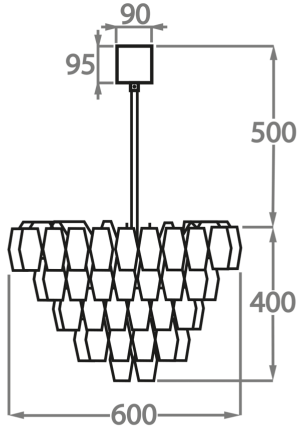

Poly Smoke

Poly Satin

Available Sizes

Size One

CL446-60,
Height: 40 cm (15.75")
Diameter: 60 cm (23.62")
5 x 40w E27
Max Watt and Lamps: 40w x 5
Net Weight: 22 kg / 48 lb

Size Two

CL446-90,
Height: 40 cm (15.75")
Diameter: 90 cm (35.43")
6 x 40w E27
Max Watt and Lamps: 40w x 6
Net Weight: 34 kg / 75 lb

Size Three

CL446-120,
Height: 40 cm (15.75")
Diameter: 120 cm (47.24")
12 x 40w E27
Max Watt and Lamps: 40w x 12
Net Weight: 48 kg / 106 lb

The dimensions of the central rod/chain and ceiling rose are not included in the height measurements.
Standard rod/chain and ceiling rose is 50cm if not otherwise specified by customer.