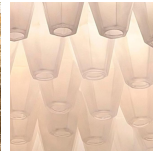

CL446-90 in Clear 'Polyhedral' Murano Glass and Chrome

Available Finishes

Metal Finishes

Chrome

Brushed Dark
Bronze

Polished Gold

Murano Glass Colours

Poly Clear

Poly Smoke

Poly Satin

Available Sizes

Size One

CL446-60,
Height: 40 cm (15.75")
Diameter: 60 cm (23.62")
5 x 40w E27
Max Watt and Lamps: 40w x 5
Net Weight: 22 kg / 48 lb

Size Two

CL446-90,
Height: 40 cm (15.75")
Diameter: 90 cm (35.43")
6 x 40w E27
Max Watt and Lamps: 40w x 6
Net Weight: 34 kg / 75 lb