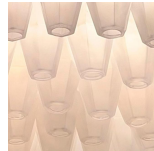

CL446-90 in Smoke 'Polyhedral' Murano Glass and Chrome

Available Finishes

Metal Finish

Chrome

Brushed Dark
Bronze

Polished Gold

Murano Glass Finish

Poly Clear

Poly Smoke

Poly Satin

Available Sizes

Size One

CL446-60,
Height: 40 cm (15.75")
Diameter: 60 cm (23.62")
Bulbs: 5 x 40w E27
Net Weight: 22 kg / 48 lb

Size Two

CL446-90,
Height: 40 cm (15.75")
Diameter: 90 cm (35.43")
Bulbs: 6 x 40w E27
Net Weight: 34 kg / 75 lb