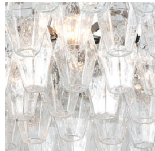

BELLA FIGURA

Poly Chandelier

CL446

Collection Name

RETRO MURANO COLLECTION

A spectacular and slender chandelier incorporating the famous "Polyhedral" Murano glass diamond shaped tubes. Retro and yet still beautifully elegant & contemporary.

CL446-90 in Smoke 'Polyhedral' Murano Glass and Chrome

Available Finishes

Metal Finish

Chrome

Brushed Dark
Bronze

Polished Gold

Murano Glass Finish

Poly Clear

Poly Smoke

Poly Satin

Available Sizes

Size One

CL446-60,
Height: 40 cm (15.75")
Diameter: 60 cm (23.62")
Bulbs: 5 x 40w E27
Net Weight: 22 kg / 48 lb

Size Two

CL446-90,
Height: 40 cm (15.75")
Diameter: 90 cm (35.43")
Bulbs: 6 x 40w E27
Net Weight: 34 kg / 75 lb