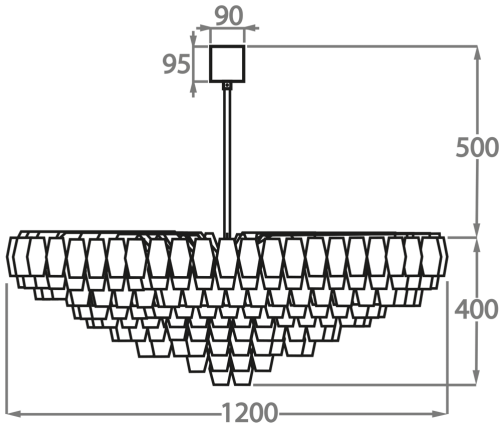

Poly Smoke

Poly Satin

Available Sizes

Size One

CL446-60,
Height: 40 cm (15.75")
Diameter: 60 cm (23.62")
Bulbs: 5 x 40w E27
Net Weight: 22 kg / 48 lb

Size Two

CL446-90,
Height: 40 cm (15.75")
Diameter: 90 cm (35.43")
Bulbs: 6 x 40w E27
Net Weight: 34 kg / 75 lb

Size Three

CL446-120,
Height: 40 cm (15.75")
Diameter: 120 cm (47.24")
Bulbs: 12 x 40w E27
Net Weight: 48 kg / 106 lb

The dimensions of the central rod/chain and ceiling rose are not included in the height measurements
Standard rod/chain and ceiling rose is 50cm if not otherwise specified by customer