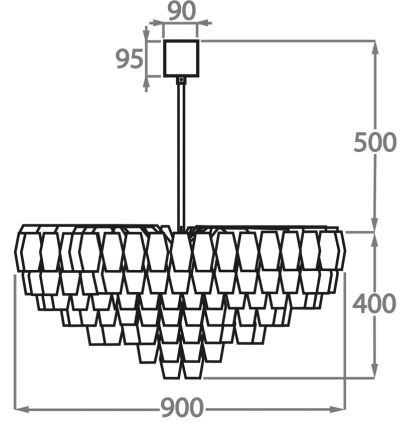

Poly Smoke

Poly Satin

Available Sizes

Size One

CL446-60,
Height: 40 cm (15.75")
Diameter: 60 cm (23.62")
Bulbs: 5 x 40w E27
Net Weight: 22 kg / 48 lb

Size Two

CL446-90,
Height: 40 cm (15.75")
Diameter: 90 cm (35.43")
Bulbs: 6 x 40w E27
Net Weight: 34 kg / 75 lb

Size Three

CL446-120,
Height: 40 cm (15.75")
Diameter: 120 cm (47.24")
Bulbs: 12 x 40w E27
Net Weight: 48 kg / 106 lb

The dimensions of the central rod/chain and ceiling rose are not included in the height measurements
Standard rod/chain and ceiling rose is 50cm if not otherwise specified by customer