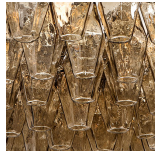

CL446-90 in Smoke 'Polyhedral' Murano Glass and Chrome

Available Finishes

Metal Finish

Chrome

Brushed Dark
Bronze

Polished Gold

Murano Glass Finish

Poly Clear

Poly Smoke

Poly Satin

Available Sizes

Size One

CL446-60,
Height: 40 cm (15.75")
Diameter: 60 cm (23.62")
Bulbs: 5 x 40w E27
Net Weight: 22 kg / 48 lb

Size Two

CL446-90,
Height: 40 cm (15.75")
Diameter: 90 cm (35.43")
Bulbs: 6 x 40w E27
Net Weight: 34 kg / 75 lb