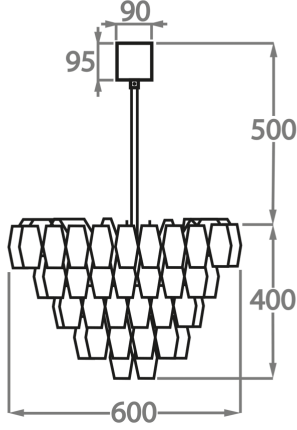

Poly Smoke

Poly Satin

Available Sizes

Size One

CL446-60,
Height: 40 cm (15.75")
Diameter: 60 cm (23.62")
Bulbs: 5 x 40w E27
Net Weight: 22 kg / 48 lb

Size Two

CL446-90,
Height: 40 cm (15.75")
Diameter: 90 cm (35.43")
Bulbs: 6 x 40w E27
Net Weight: 34 kg / 75 lb

Size Three

CL446-120,
Height: 40 cm (15.75")
Diameter: 120 cm (47.24")
Bulbs: 12 x 40w E27
Net Weight: 48 kg / 106 lb

The dimensions of the central rod/chain and ceiling rose are not included in the height measurements
Standard rod/chain and ceiling rose is 50cm if not otherwise specified by customer