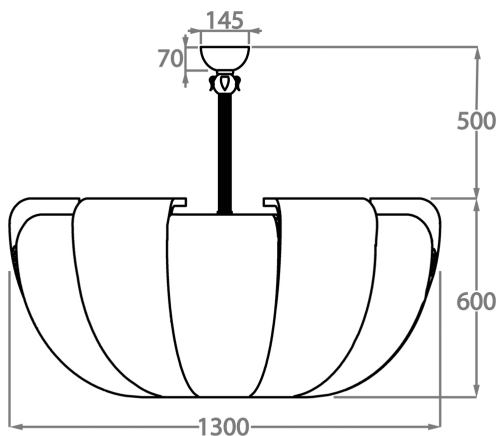

Chrome

Polished Gold

Murano Glass Colours

Riviera Clear

Available Sizes

Size One

CL447-70,
Height: 30 cm (11.81")
Diameter: 70 cm (27.56")
7 x 40w E27
Max Watt and Lamps: 40w x 7
Net Weight: 25 kg / 55 lb

Size Two

CL447-100 ,
Height: 30 cm (11.81")
Diameter: 100 cm (39.37")
10 x 40w E27
Max Watt and Lamps: 40w x 10
Net Weight: 47 kg / 104 lb

Size Three

CL447-130,
Height: 60 cm (23.62")
Diameter: 130 cm (51.18")
12 x 40 E27
Max Watt and Lamps: 40 x 12
Net Weight: 40 kg / 88 lb

The dimensions of the central rod/chain and ceiling rose are not included in the height measurements
Standard rod/chain and ceiling rose is 50cm if not otherwise specified by customer