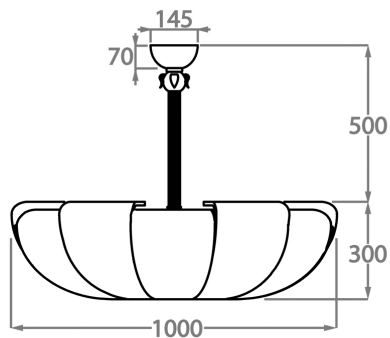

Chrome

Polished Gold

Murano Glass Colours

Riviera Clear

Available Sizes

Size One

CL447-70,
Height: 30 cm (11.81")
Diameter: 70 cm (27.56")
7 x 40w E27
Max Watt and Lamps: 40w x 7
Net Weight: 25 kg / 55 lb

Size Two

CL447-100 ,
Height: 30 cm (11.81")
Diameter: 100 cm (39.37")
10 x 40w E27
Max Watt and Lamps: 40w x 10
Net Weight: 47 kg / 104 lb

Size Three

CL447-130,
Height: 60 cm (23.62")
Diameter: 130 cm (51.18")
12 x 40 E27
Max Watt and Lamps: 40 x 12
Net Weight: 40 kg / 88 lb

The dimensions of the central rod/chain and ceiling rose are not included in the height measurements
Standard rod/chain and ceiling rose is 50cm if not otherwise specified by customer