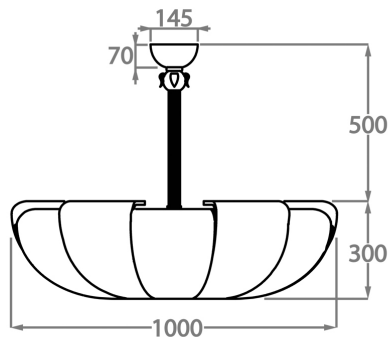

#### Murano Glass Finish

Riviera Clear

**Available Sizes**

**Size One**

CL447-70,  
Height: 30 cm (11.81")  
Diameter: 70 cm (27.56")  
Bulbs: 7 x 40w E27  
Net Weight: 25 kg / 55 lb

**Size Two**

CL447-100 ,  
Height: 30 cm (11.81")  
Diameter: 100 cm (39.37")  
Bulbs: 10 x 40w E27  
Net Weight: 47 kg / 104 lb

**Size Three**

CL447-130,  
Height: 60 cm (23.62")  
Diameter: 130 cm (51.18")  
Bulbs: 12 x 40 E27  
Net Weight: 40 kg / 88 lb

The dimensions of the central rod/chain and ceiling rose are not included in the height measurements  
Standard rod/chain and ceiling rose is 50cm if not otherwise specified by customer