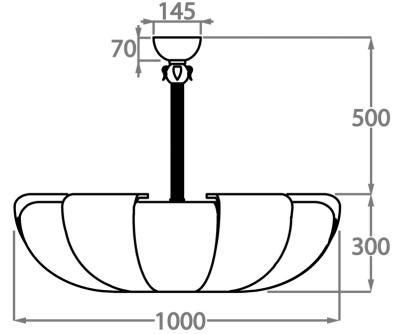

Chrome

Polished Gold

Murano Glass Finish

Riviera Clear

Available Sizes

Size One

CL447-70,
Height: 30 cm (11.81")
Diameter: 70 cm (27.56")
Bulbs: 7 x 40w E27
Net Weight: 25 kg / 55 lb

Size Two

CL447-100 ,
Height: 30 cm (11.81")
Diameter: 100 cm (39.37")
Bulbs: 10 x 40w E27
Net Weight: 47 kg / 104 lb

Size Three

CL447-130,
Height: 60 cm (23.62")
Diameter: 130 cm (51.18")
Bulbs: 12 x 40 E27
Net Weight: 40 kg / 88 lb

The dimensions of the central rod/chain and ceiling rose are not included in the height measurements
Standard rod/chain and ceiling rose is 50cm if not otherwise specified by customer