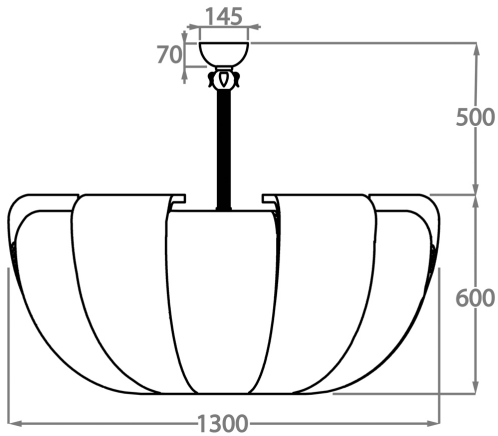

Chrome

Polished Gold

Murano Glass Finish

Riviera Clear

Available Sizes

Size One

CL447-70,
Height: 30 cm (11.81")
Diameter: 70 cm (27.56")
Bulbs: 7 x 40w E27
Net Weight: 25 kg / 55 lb

Size Two

CL447-100 ,
Height: 30 cm (11.81")
Diameter: 100 cm (39.37")
Bulbs: 10 x 40w E27
Net Weight: 47 kg / 104 lb

Size Three

CL447-130,
Height: 60 cm (23.62")
Diameter: 130 cm (51.18")
Bulbs: 12 x 40 E27
Net Weight: 40 kg / 88 lb

The dimensions of the central rod/chain and ceiling rose are not included in the height measurements
Standard rod/chain and ceiling rose is 50cm if not otherwise specified by customer