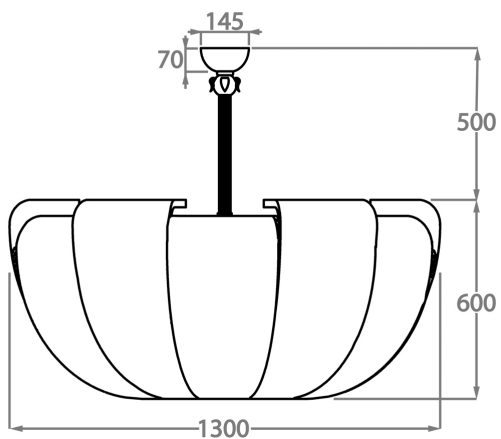

#### Murano Glass Finish

Riviera Clear

**Available Sizes**

**Size One**

CL447-70,  
Height: 30 cm (11.81")  
Diameter: 70 cm (27.56")  
Bulbs: 7 x 40w E27  
Net Weight: 25 kg / 55 lb

**Size Two**

CL447-100 ,  
Height: 30 cm (11.81")  
Diameter: 100 cm (39.37")  
Bulbs: 10 x 40w E27  
Net Weight: 47 kg / 104 lb

**Size Three**

CL447-130,  
Height: 60 cm (23.62")  
Diameter: 130 cm (51.18")  
Bulbs: 12 x 40 E27  
Net Weight: 40 kg / 88 lb

The dimensions of the central rod/chain and ceiling rose are not included in the height measurements  
Standard rod/chain and ceiling rose is 50cm if not otherwise specified by customer