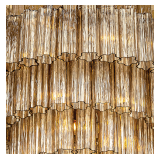

#### Metal Finish

Chrome

Brushed Dark  
Bronze

Polished Gold

#### Murano Glass Finish

Clear  
Pentagonal  
Glass

Smoke  
Pentagonal  
Glass

**Available Sizes**

**Size One**

CL449-75,  
Height: 30 cm (11.81")  
Diameter: 75 cm (29.53")  
Bulbs: 6 x 40w E27  
Net Weight: 40 kg / 88 lb