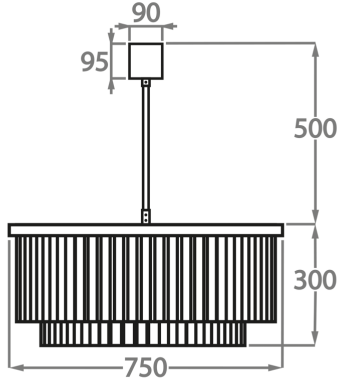

#### Murano Glass Finish

Clear  
Pentagonal  
Glass

Smoke  
Pentagonal  
Glass

**Available Sizes**

**Size One**

CL449-75,  
Height: 30 cm (11.81")  
Diameter: 75 cm (29.53")  
Bulbs: 6 x 40w E27  
Net Weight: 40 kg / 88 lb

**Size Two**

CL449-90,  
Height: 30 cm (11.81")  
Diameter: 90 cm (35.43")  
Bulbs: 9 x 40w E27  
Net Weight: 60 kg / 132 lb

**Size Three**

CL449-120,  
Height: 30 cm (11.81")  
Diameter: 120 cm (47.24")  
Bulbs: 12 x 40w E27  
Net Weight: 90 kg / 198 lb

The dimensions of the central rod and ceiling rose are not included in the height measurements.  
The standard rod and ceiling rose is 50cm (20"), but this can be ordered in different sizes by the customer.