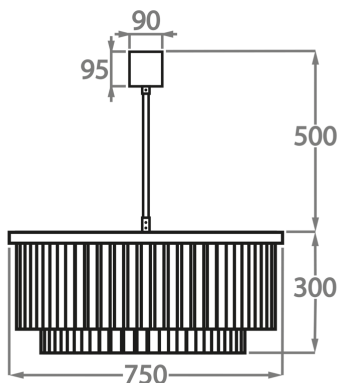

Murano Glass Colours

Clear
Pentagonal
Glass

Smoke
Pentagonal
Glass

Available Sizes

Size One

CL449-75,

Height: 30 cm (11.81")

Diameter: 75 cm (29.53")

6 x 40w E27

Max Watt and Lamps: 40w x 6

Net Weight: 40 kg / 88 lb

Size Two

CL449-90,

Height: 30 cm (11.81")

Diameter: 90 cm (35.43")

9 x 40w E27

Max Watt and Lamps: 40w x 9

Net Weight: 60 kg / 132 lb

Size Three

CL449-120,

Height: 30 cm (11.81")

Diameter: 120 cm (47.24")

12 x 40w E27

Max Watt and Lamps: 40w x 12

Net Weight: 90 kg / 198 lb

The dimensions of the central rod and ceiling rose are not included in the height measurements.

The standard rod and ceiling rose is 50cm (20"), but this can be ordered in different sizes by the customer.