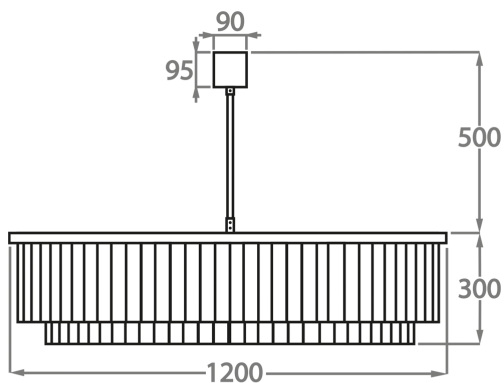

Murano Glass Colours

Clear
Pentagonal
Glass

Smoke
Pentagonal
Glass

Available Sizes

Size One

CL449-75,

Height: 30 cm (11.81")

Diameter: 75 cm (29.53")

6 x 40w E27

Max Watt and Lamps: 40w x 6

Net Weight: 40 kg / 88 lb

Size Two

CL449-90,

Height: 30 cm (11.81")

Diameter: 90 cm (35.43")

9 x 40w E27

Max Watt and Lamps: 40w x 9

Net Weight: 60 kg / 132 lb

Size Three

CL449-120,

Height: 30 cm (11.81")

Diameter: 120 cm (47.24")

12 x 40w E27

Max Watt and Lamps: 40w x 12

Net Weight: 90 kg / 198 lb

The dimensions of the central rod and ceiling rose are not included in the height measurements.

The standard rod and ceiling rose is 50cm (20"), but this can be ordered in different sizes by the customer.