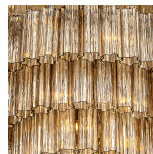

Murano Glass Colours

Clear
Pentagonal
Glass

Smoke
Pentagonal
Glass

Available Sizes

Size One

CL449-75,

Height: 30 cm (11.81")

Diameter: 75 cm (29.53")