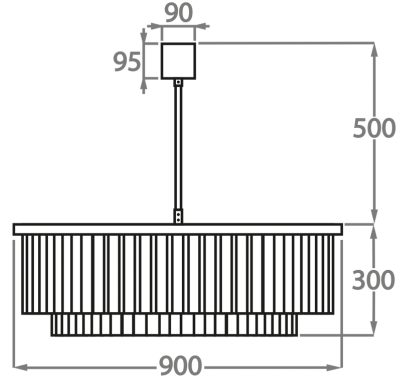

#### Murano Glass Finish

Clear  
Pentagonal  
Glass

Smoke  
Pentagonal  
Glass

**Available Sizes**

**Size One**

CL449-75,  
Height: 30 cm (11.81")  
Diameter: 75 cm (29.53")  
Bulbs: 6 x 40w E27  
Net Weight: 40 kg / 88 lb

**Size Two**

CL449-90,  
Height: 30 cm (11.81")  
Diameter: 90 cm (35.43")  
Bulbs: 9 x 40w E27  
Net Weight: 60 kg / 132 lb

**Size Three**

CL449-120,  
Height: 30 cm (11.81")  
Diameter: 120 cm (47.24")  
Bulbs: 12 x 40w E27  
Net Weight: 90 kg / 198 lb

The dimensions of the central rod and ceiling rose are not included in the height measurements.  
The standard rod and ceiling rose is 50cm (20"), but this can be ordered in different sizes by the customer.