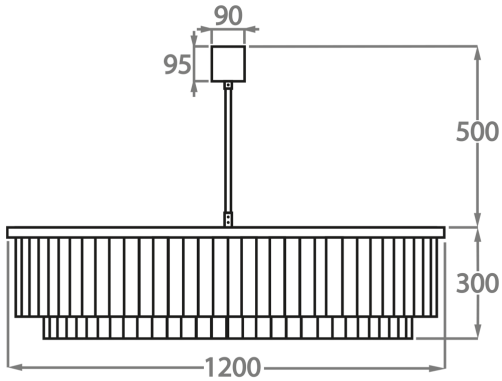

#### Murano Glass Finish

Clear  
Pentagonal  
Glass

Smoke  
Pentagonal  
Glass

**Available Sizes**

**Size One**

CL449-75,  
Height: 30 cm (11.81")  
Diameter: 75 cm (29.53")  
Bulbs: 6 x 40w E27  
Net Weight: 40 kg / 88 lb

**Size Two**

CL449-90,  
Height: 30 cm (11.81")  
Diameter: 90 cm (35.43")  
Bulbs: 9 x 40w E27  
Net Weight: 60 kg / 132 lb

**Size Three**

CL449-120,  
Height: 30 cm (11.81")  
Diameter: 120 cm (47.24")  
Bulbs: 12 x 40w E27  
Net Weight: 90 kg / 198 lb

The dimensions of the central rod and ceiling rose are not included in the height measurements.  
The standard rod and ceiling rose is 50cm (20"), but this can be ordered in different sizes by the customer.