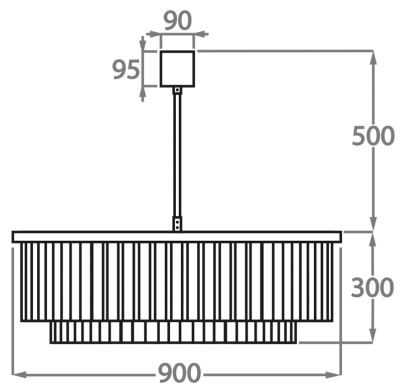

Murano Glass Colours

Clear
Pentagonal
Glass

Smoke
Pentagonal
Glass

Available Sizes

Size One

CL449-75,

Height: 30 cm (11.81")

Diameter: 75 cm (29.53")

6 x 40w E27

Max Watt and Lamps: 40w x 6

Net Weight: 40 kg / 88 lb

Size Two

CL449-90,

Height: 30 cm (11.81")

Diameter: 90 cm (35.43")

9 x 40w E27

Max Watt and Lamps: 40w x 9

Net Weight: 60 kg / 132 lb

Size Three

CL449-120,

Height: 30 cm (11.81")

Diameter: 120 cm (47.24")

12 x 40w E27

Max Watt and Lamps: 40w x 12

Net Weight: 90 kg / 198 lb

The dimensions of the central rod and ceiling rose are not included in the height measurements.

The standard rod and ceiling rose is 50cm (20"), but this can be ordered in different sizes by the customer.