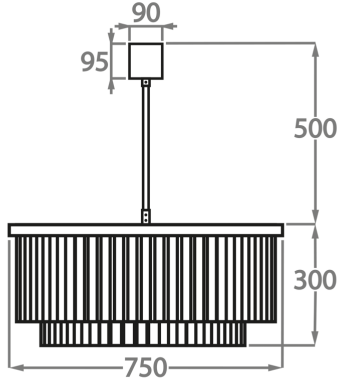

Murano Glass Finish

Clear
Pentagonal
Glass

Smoke
Pentagonal
Glass

Available Sizes

Size One

CL449-75,
Height: 30 cm (11.81")
Diameter: 75 cm (29.53")
Bulbs: 6 x 40w E27
Net Weight: 40 kg / 88 lb

Size Two

CL449-90,
Height: 30 cm (11.81")
Diameter: 90 cm (35.43")
Bulbs: 9 x 40w E27
Net Weight: 60 kg / 132 lb

Size Three

CL449-120,
Height: 30 cm (11.81")
Diameter: 120 cm (47.24")
Bulbs: 12 x 40w E27
Net Weight: 90 kg / 198 lb

The dimensions of the central rod and ceiling rose are not included in the height measurements.
The standard rod and ceiling rose is 50cm (20"), but this can be ordered in different sizes by the customer.