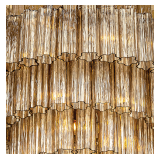

BELLA FIGURA

Pentagon Double Drum Chandelier

CL449

Collection Name

RETRO MURANO COLLECTION

The latest addition to our Pentagon chandelier range. This new chandelier is sleek, elegant and ideal for rooms with slightly lower ceiling heights. The lower tier is filled with pentagonal glass tubes.

Murano Glass Finish

Clear
Pentagonal
Glass

Smoke
Pentagonal
Glass

Available Sizes

Size One

CL449-75,
Height: 30 cm (11.81")
Diameter: 75 cm (29.53")
Bulbs: 6 x 40w E27
Net Weight: 40 kg / 88 lb

Size Two

CL449-90,
Height: 30 cm (11.81")
Diameter: 90 cm (35.43")
Bulbs: 9 x 40w E27
Net Weight: 60 kg / 132 lb