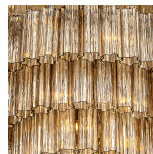

#### Metal Finishes

Chrome

Brushed Dark  
Bronze

Polished Gold

#### Murano Glass Colours

Clear  
Pentagonal  
Glass

Smoke  
Pentagonal  
Glass