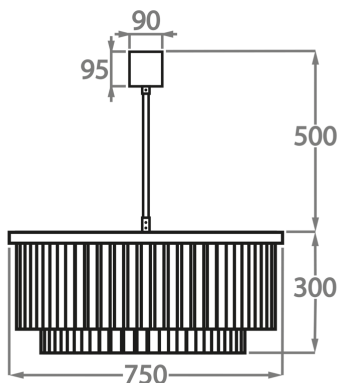

### Size One

CL449-75,

Height: 30 cm (11.81")

Diameter: 75 cm (29.53")

6 x 40w E27

Max Watt and Lamps: 40w x 6

Net Weight: 40 kg / 88 lb

### Size Two

CL449-90,

Height: 30 cm (11.81")

Diameter: 90 cm (35.43")

9 x 40w E27

Max Watt and Lamps: 40w x 9

Net Weight: 60 kg / 132 lb

### Size Three

CL449-120,

Height: 30 cm (11.81")

Diameter: 120 cm (47.24")

12 x 40w E27

Max Watt and Lamps: 40w x 12

Net Weight: 90 kg / 198 lb

The dimensions of the central rod and ceiling rose are not included in the height measurements.

The standard rod and ceiling rose is 50cm (20"), but this can be ordered in different sizes by the customer.