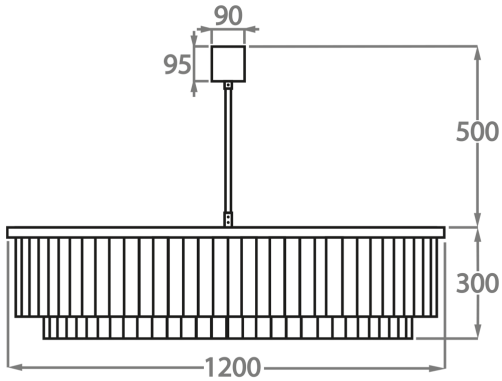

Murano Glass Finish

Clear
Pentagonal
Glass

Smoke
Pentagonal
Glass

Available Sizes

Size One

CL449-75,
Height: 30 cm (11.81")
Diameter: 75 cm (29.53")
Bulbs: 6 x 40w E27
Net Weight: 40 kg / 88 lb

Size Two

CL449-90,
Height: 30 cm (11.81")
Diameter: 90 cm (35.43")
Bulbs: 9 x 40w E27
Net Weight: 60 kg / 132 lb

Size Three

CL449-120,
Height: 30 cm (11.81")
Diameter: 120 cm (47.24")
Bulbs: 12 x 40w E27
Net Weight: 90 kg / 198 lb

The dimensions of the central rod and ceiling rose are not included in the height measurements.
The standard rod and ceiling rose is 50cm (20"), but this can be ordered in different sizes by the customer.