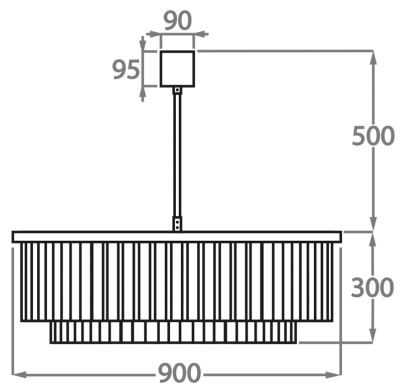

### Size One

CL449-75,

Height: 30 cm (11.81")

Diameter: 75 cm (29.53")

6 x 40w E27

Max Watt and Lamps: 40w x 6

Net Weight: 40 kg / 88 lb

### Size Two

CL449-90,

Height: 30 cm (11.81")

Diameter: 90 cm (35.43")

9 x 40w E27

Max Watt and Lamps: 40w x 9

Net Weight: 60 kg / 132 lb

### Size Three

CL449-120,

Height: 30 cm (11.81")

Diameter: 120 cm (47.24")

12 x 40w E27

Max Watt and Lamps: 40w x 12

Net Weight: 90 kg / 198 lb

The dimensions of the central rod and ceiling rose are not included in the height measurements.

The standard rod and ceiling rose is 50cm (20"), but this can be ordered in different sizes by the customer.