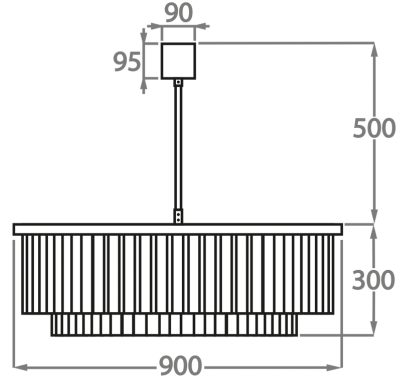

Murano Glass Finish

Clear
Pentagonal
Glass

Smoke
Pentagonal
Glass

Available Sizes

Size One

CL449-75,
Height: 30 cm (11.81")
Diameter: 75 cm (29.53")
Bulbs: 6 x 40w E27
Net Weight: 40 kg / 88 lb

Size Two

CL449-90,
Height: 30 cm (11.81")
Diameter: 90 cm (35.43")
Bulbs: 9 x 40w E27
Net Weight: 60 kg / 132 lb

Size Three

CL449-120,
Height: 30 cm (11.81")
Diameter: 120 cm (47.24")
Bulbs: 12 x 40w E27
Net Weight: 90 kg / 198 lb

The dimensions of the central rod and ceiling rose are not included in the height measurements.
The standard rod and ceiling rose is 50cm (20"), but this can be ordered in different sizes by the customer.