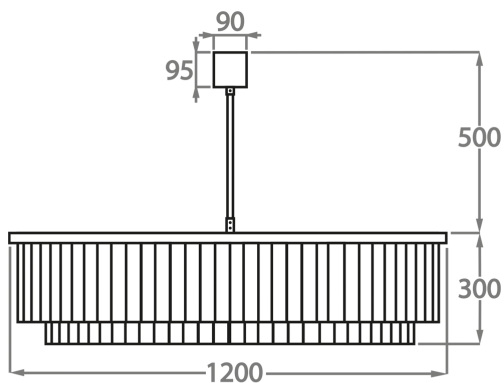

### Size One

CL449-75,

Height: 30 cm (11.81")

Diameter: 75 cm (29.53")

6 x 40w E27

Max Watt and Lamps: 40w x 6

Net Weight: 40 kg / 88 lb

### Size Two

CL449-90,

Height: 30 cm (11.81")

Diameter: 90 cm (35.43")

9 x 40w E27

Max Watt and Lamps: 40w x 9

Net Weight: 60 kg / 132 lb

### Size Three

CL449-120,

Height: 30 cm (11.81")

Diameter: 120 cm (47.24")

12 x 40w E27

Max Watt and Lamps: 40w x 12

Net Weight: 90 kg / 198 lb

The dimensions of the central rod and ceiling rose are not included in the height measurements.

The standard rod and ceiling rose is 50cm (20"), but this can be ordered in different sizes by the customer.