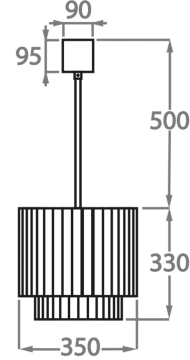

Murano Glass Finish

Clear Murano

Smoke
Murano

Satin Murano

Available Sizes

Size One

CL451-25,
Height: 33 cm (12.99")
Diameter: 25 cm (9.84")
Bulbs: 3 x 40W E14
Net Weight: 12 kg / 26 lb

Size Two

CL451-35,
Height: 33 cm (12.99")
Diameter: 35 cm (13.78")
Bulbs: 3 x 40W E27
Net Weight: 19 kg / 41 lb

Size Three

CL451-45,
Height: 33 cm (12.99")
Diameter: 45 cm (17.72")
Bulbs: 4 x 40W E27
Net Weight: 30 kg / 66 lb

Size Four

CL451-60,
Height: 33 cm (12.99")
Diameter: 60 cm (23.62")
Bulbs: 6 x 40W E27
Net Weight: 34 kg / 74 lb

Size Five

CL451-75,
Height: 33 cm (12.99")
Diameter: 75 cm (29.53")
Bulbs: 8 x 40W E27
Net Weight: 40 kg / 88 lb

Size Six

CL451-90,
Height: 33 cm (12.99")
Diameter: 90 cm (35.43")
Bulbs: 9 x 40W E27
Net Weight: 64 kg / 141 lb

Size Seven

CL451-100,
Height: 33 cm (12.99")
Diameter: 100 cm (39.37")
Bulbs: 12 x 40W E27
Net Weight: 96 kg / 211 lb