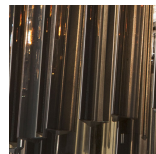

CL454 in Clear Triangular Flat Cut Murano Glass Rods and Chrome

Available Finishes

Metal Finishes

Chrome

Brushed Dark
Bronze

Polished Gold

Murano Glass Colours

Clear Murano