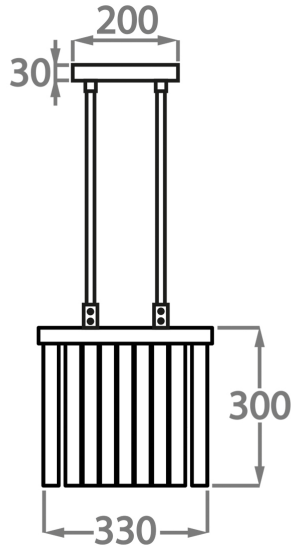

Smoke
Murano

Satin Murano

Available Sizes

One Size Only

CL454,

Height: 30 cm (11.81")

Width: 33 cm (12.99")

4 x 2.5W LED G9

Max Watt and Lamps: 2.5W LED x 4

Net Weight: 20 kg / 44 lb

The dimensions of the central rods and ceiling rose are not included in the height measurements.

Please add a minimum of 15cm (6") to take this into account. The standard rods and ceiling rose are 50cm (20"), but these can be specified in the exact size required by the customer at the time of order.