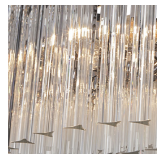

BELLA FIGURA

Small Quadro Pendant

CL454

Collection Name

RETRO MURANO COLLECTION

An ultra-contemporary square pendant, which is extremely elegant and versatile. It is ideal for use in smaller rooms or in porches and hallways instead of a more traditional lantern. It can also be used over a breakfast bar, peninsula or central island - either as a single feature or in groups of two or three.

CL454 in Clear Triangular Flat Cut Murano Glass Rods and Chrome

Available Finishes

Metal Finishes

Chrome

Brushed Dark
Bronze

Polished Gold

Murano Glass Colours

Clear Murano

Smoke
Murano

Satin Murano

Available Sizes

One Size Only

CL454,

Height: 30 cm (11.81")

Width: 33 cm (12.99")

4 x 2.5W LED G9