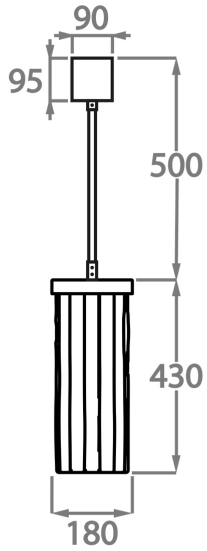

## Available Sizes

---

### One Size Only

CL455,

Height: 43 cm (16.93")

Diameter: 18 cm (7.09")

Bulbs: 3 x 2.5W LED G9

Net Weight: 8 kg / 18 lb

The dimensions of the central rod/chain and ceiling rose are not included in the height measurements.  
The standard rod and ceiling rose is 50cm (20"), but this can be ordered in different sizes by the customer.