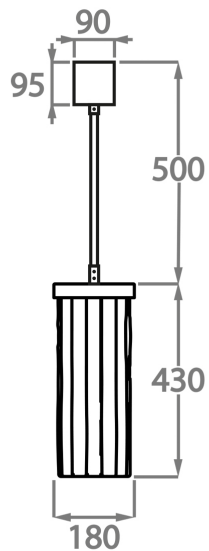

## Available Sizes

---

### One Size Only

CL455,

Height: 43 cm (16.93")

Diameter: 18 cm (7.09")

Bulbs: 3 x 2.5w LED G9

Net Weight: 8 kg / 18 lb

The dimensions of the central rod/chain and ceiling rose are not included in the height measurements.  
The standard rod and ceiling rose is 50cm (20"), but this can be ordered in different sizes by the customer.