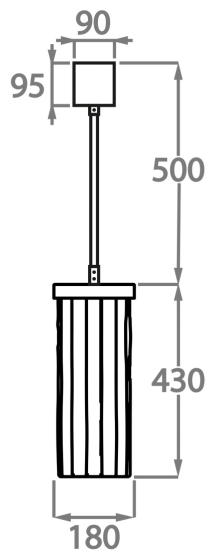

Clear Hammered

Smoke Murano

Satin Murano

Clear Crackled

Available Sizes

One Size Only

CL455,

Height: 43 cm (16.93")

Diameter: 18 cm (7.09")

3 x 2.5w LED G9

Max Watt and Lamps: 2.5w LED x 3

Net Weight: 8 kg / 18 lb

The dimensions of the central rod/chain and ceiling rose are not included in the height measurements.

The standard rod and ceiling rose is 50cm (20"), but this can be ordered in different sizes by the customer.