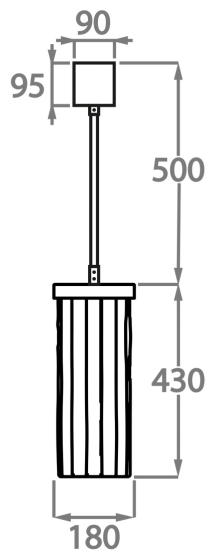

## Available Sizes

---

### One Size Only

CL455,

Height: 43 cm (16.93")

Diameter: 18 cm (7.09")

3 x 2.5W LED G9

Max Watt and Lamps: 2.5W LED x 3

Net Weight: 8 kg / 18 lb

The dimensions of the central rod/chain and ceiling rose are not included in the height measurements.

The standard rod and ceiling rose is 50cm (20"), but this can be ordered in different sizes by the customer.