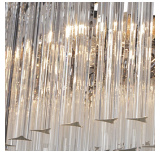

BELLA FIGURA

Small Circular Pendant

CL455

Collection Name

RETRO MURANO COLLECTION

An ultra-contemporary circular pendant, which is extremely elegant and versatile. It is ideal for use in smaller rooms or in porches and hallways instead of a more traditional lantern. It can also be used over a breakfast bar, peninsula or central island - either singularly or in groups of two or three.

CL455 in Smoke Triangular Flat Cut Murano Glass and Brushed Gold

Available Finishes

Metal Finishes

Chrome

Polished Gold

Brushed Dark Bronze

Murano Glass Colours

Clear Murano

Smoke Murano

Clear Hammered

Clear Cracked

Satin Murano

Available Sizes

One Size Only

CL455,

Height: 43 cm (16.93")