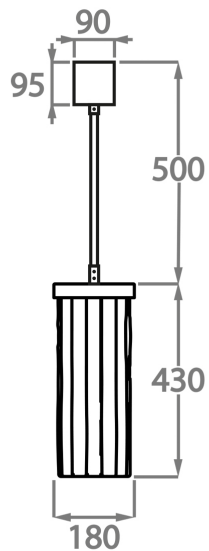

## Available Sizes

---

### One Size Only

CL455,

Height: 43 cm (16.93")

Diameter: 18 cm (7.09")

Bulbs: 3 x 2.5W LED G9

Net Weight: 4 kg / 9 lb

The dimensions of the central rod/chain and ceiling rose are not included in the height measurements.

The standard rod and ceiling rose is 50cm (20"), but this can be ordered in different sizes by the customer.