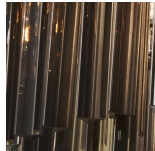

BELLA FIGURA

Small Circular Pendant

CL455

Collection Name

RETRO MURANO COLLECTION

An ultra-contemporary circular pendant, which is extremely elegant and versatile. It is ideal for use in smaller rooms or in porches and hallways instead of a more traditional lantern. It can also be used over a breakfast bar, peninsula or central island - either singularly or in groups of two or three.

CL455 in Smoke Triangular Flat Cut Murano Glass and Brushed Gold

Available Finishes

Metal Finishes

Chrome

Polished Gold

Brushed Dark Bronze

Murano Glass Colours

Clear Murano

Smoke Murano

Clear Hammered

Clear Cracked

Satin Murano

Available Sizes

One Size Only

CL455,

Height: 43 cm (16.93")