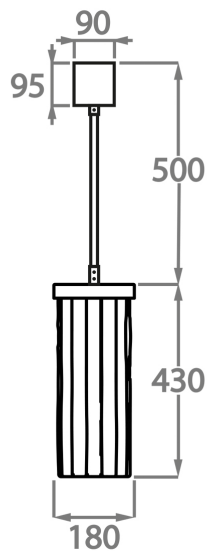

Smoke Murano

Clear Hammered

Clear Cracked

Satin Murano

Available Sizes

One Size Only

CL455,

Height: 43 cm (16.93")

Diameter: 18 cm (7.09")

3 x 2.5W LED G9

Max Watt and Lamps: 2.5W LED x 3

Net Weight: 4 kg / 9 lb

The dimensions of the central rod/chain and ceiling rose are not included in the height measurements.

The standard rod and ceiling rose is 50cm (20"), but this can be ordered in different sizes by the customer.