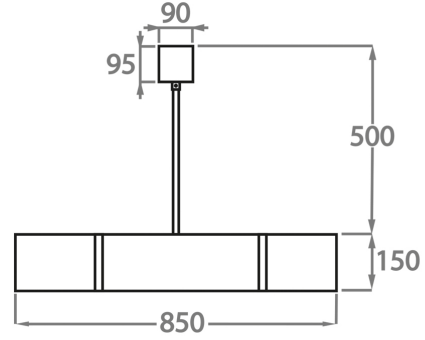

Size One

CL457-75,

Height: 15 cm (5.91")

Diameter: 75 cm (29.53")

12 x 25W or LED 6W G9

Max Watt and Lamps: 25W or LED 6W x 12

Net Weight: 30 kg / 66 lb

Size Two

CL457-85,

Height: 15 cm (5.91")

Diameter: 85 cm (33.46")

12 x 25W or LED 6W G9

Max Watt and Lamps: 25W or LED 6W x 12

Net Weight: 45 kg / 99 lb

Size Three

CL457-100,

Height: 15 cm (5.91")

Diameter: 100 cm (39.37")

16 x 25W or LED 6W G9

Max Watt and Lamps: 25W or LED 6W x 16

Net Weight: 50 kg / 110 lb

The dimensions of the central rod and ceiling rose are not included in the height measurements. Please add a minimum of 15cm (6") to the height to take this into account. The standard rod and ceiling rose height is 50cm (20") if not otherwise specified by customer.