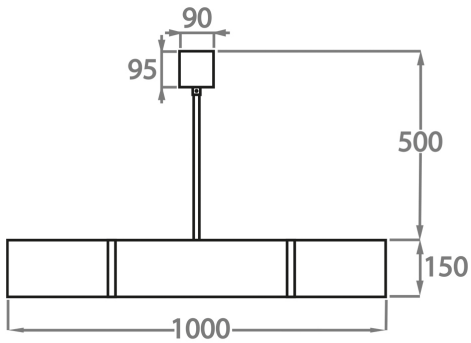

Size One

CL457-75,

Height: 15 cm (5.91")

Diameter: 75 cm (29.53")

12 x 25W or LED 6W G9

Max Watt and Lamps: 25W or LED 6W x 12

Net Weight: 30 kg / 66 lb

Size Two

CL457-85,

Height: 15 cm (5.91")

Diameter: 85 cm (33.46")

12 x 25W or LED 6W G9

Max Watt and Lamps: 25W or LED 6W x 12

Net Weight: 45 kg / 99 lb

Size Three

CL457-100,

Height: 15 cm (5.91")

Diameter: 100 cm (39.37")

16 x 25W or LED 6W G9

Max Watt and Lamps: 25W or LED 6W x 16

Net Weight: 50 kg / 110 lb

The dimensions of the central rod and ceiling rose are not included in the height measurements. Please add a minimum of 15cm (6") to the height to take this into account. The standard rod and ceiling rose height is 50cm (20") if not otherwise specified by customer.