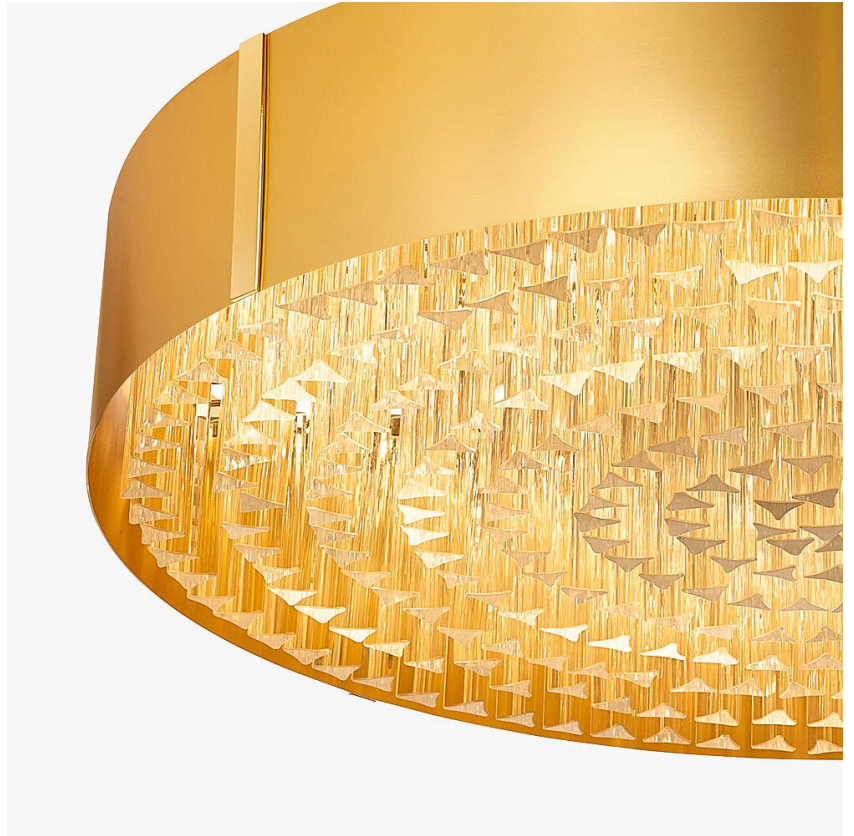

BELLA FIGURA

Como Chandelier

CL457

Collection Name

RETRO MURANO COLLECTION

Ideal for lower ceilings or over a table or island, this spectacularly chic chandelier radiates contemporary style and modernity. Stylistically similar to our Garda chandelier, this distinct piece brightens any space that it is incorporated into. The full metal band encases a glass filled centre, transforming our traditional ideas of chandelier design.

Compatible with

Bathroom

CL457-85 in Clear Triangular Flat Cut Murano Glass with Matte Gold with Polished Gold Bands

Available Finishes

Metal Finishes

Decorative accent bands available in the same finish or a contrasting finish to main band