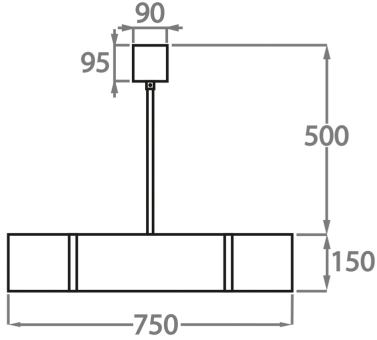

Size One

CL457-75,

Height: 15 cm (5.91")

Diameter: 75 cm (29.53")

12 x 25W or LED 6W G9

Max Watt and Lamps: 25W or LED 6W x 12

Net Weight: 30 kg / 66 lb

Size Two

CL457-85,

Height: 15 cm (5.91")

Diameter: 85 cm (33.46")

12 x 25W or LED 6W G9

Max Watt and Lamps: 25W or LED 6W x 12

Net Weight: 45 kg / 99 lb

Size Three

CL457-100,

Height: 15 cm (5.91")

Diameter: 100 cm (39.37")

16 x 25W or LED 6W G9

Max Watt and Lamps: 25W or LED 6W x 16

Net Weight: 50 kg / 110 lb

The dimensions of the central rod and ceiling rose are not included in the height measurements. Please add a minimum of 15cm (6") to the height to take this into account. The standard rod and ceiling rose height is 50cm (20") if not otherwise specified by customer.