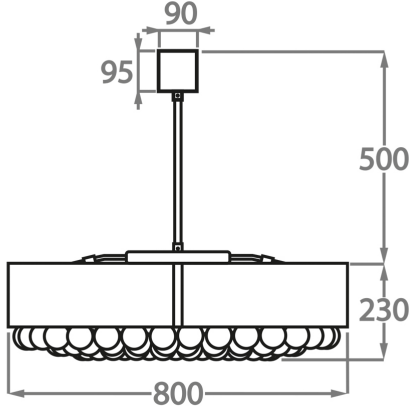

Metal Finish

Brushed Dark Bronze

Available Sizes

Size One

CL458-80,
Height: 23 cm (9.06")
Diameter: 80 cm (31.5")
Bulbs: 12 x 25W or LED 6W G9
Net Weight: 50 kg / 110 lb

Size Two

CL458-90,
Height: 23 cm (9.06")
Diameter: 90 cm (35.43")
Bulbs: 12 x 25W or LED 6W G9
Net Weight: 55 kg / 121 lb

Size Three

CL458-100,
Height: 23 cm (9.06")
Diameter: 100 cm (39.37")
Bulbs: 16 x 25W or LED 6W G9
Net Weight: 70 kg / 154 lb

The dimensions of the central rod and ceiling rose are not included in the height measurements. Please add a minimum of 15cm (6") to the height to take this into account. The standard rod and ceiling rose height is 50cm (20") if not otherwise specified by customer.