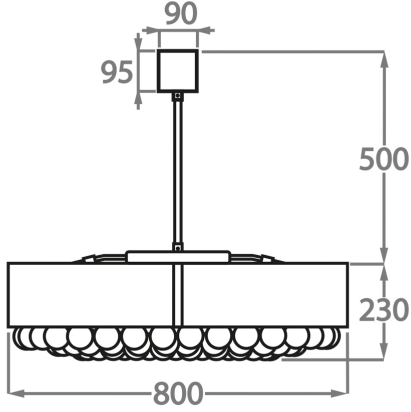

Available Sizes

Size One

CL458-80,
Height: 23 cm (9.06")
Diameter: 80 cm (31.5")
Bulbs: 12 x 25W or LED 6W G9
Net Weight: 50 kg / 110 lb

Size Two

CL458-90,
Height: 23 cm (9.06")
Diameter: 90 cm (35.43")
Bulbs: 12 x 25W or LED 6W G9
Net Weight: 55 kg / 121 lb

Size Three

CL458-100,
Height: 23 cm (9.06")
Diameter: 100 cm (39.37")
Bulbs: 16 x 25W or LED 6W G9
Net Weight: 70 kg / 154 lb

The dimensions of the central rod and ceiling rose are not included in the height measurements. Please add a minimum of 15cm (6") to the height to take this into account. The standard rod and ceiling rose height is 50cm (20") if not otherwise specified by customer.