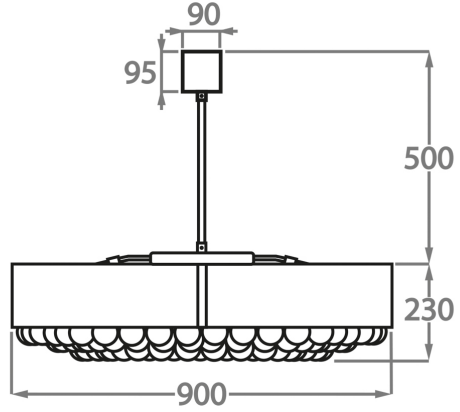

Available Sizes

Size One

CL458-80,
Height: 23 cm (9.06")
Diameter: 80 cm (31.5")
Bulbs: 12 x 25W or LED 6W G9
Net Weight: 50 kg / 110 lb

Size Two

CL458-90,
Height: 23 cm (9.06")
Diameter: 90 cm (35.43")
Bulbs: 12 x 25W or LED 6W G9
Net Weight: 55 kg / 121 lb

Size Three

CL458-100,
Height: 23 cm (9.06")
Diameter: 100 cm (39.37")
Bulbs: 16 x 25W or LED 6W G9
Net Weight: 70 kg / 154 lb

The dimensions of the central rod and ceiling rose are not included in the height measurements. Please add a minimum of 15cm (6") to the height to take this into account. The standard rod and ceiling rose height is 50cm (20") if not otherwise specified by customer.