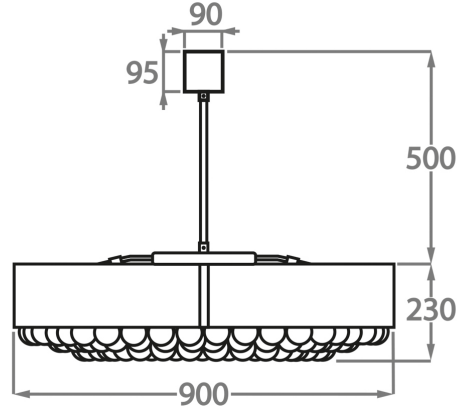

Metal Finish

Brushed Dark Bronze

Available Sizes

Size One

CL458-80,
Height: 23 cm (9.06")
Diameter: 80 cm (31.5")
Bulbs: 12 x 25W or LED 6W G9
Net Weight: 50 kg / 110 lb

Size Two

CL458-90,
Height: 23 cm (9.06")
Diameter: 90 cm (35.43")
Bulbs: 12 x 25W or LED 6W G9
Net Weight: 55 kg / 121 lb

Size Three

CL458-100,
Height: 23 cm (9.06")
Diameter: 100 cm (39.37")
Bulbs: 16 x 25W or LED 6W G9
Net Weight: 70 kg / 154 lb

The dimensions of the central rod and ceiling rose are not included in the height measurements. Please add a minimum of 15cm (6") to the height to take this into account. The standard rod and ceiling rose height is 50cm (20") if not otherwise specified by customer.