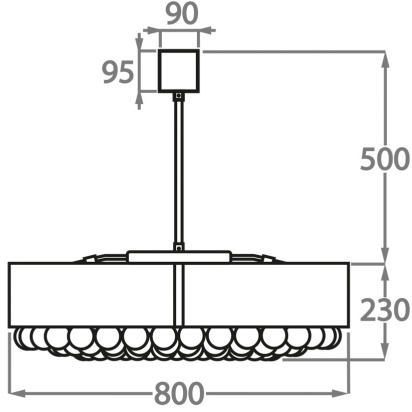

Metal Finish

Brushed Dark Bronze

Available Sizes

Size One

CL458-80,
Height: 23 cm (9.06")
Diameter: 80 cm (31.5")
Bulbs: 12 x 25W or LED 6W G9
Net Weight: 50 kg / 110 lb

Size Two

CL458-90,
Height: 23 cm (9.06")
Diameter: 90 cm (35.43")
Bulbs: 12 x 25W or LED 6W G9
Net Weight: 55 kg / 121 lb

Size Three

CL458-100,
Height: 23 cm (9.06")
Diameter: 100 cm (39.37")
Bulbs: 16 x 25W or LED 6W G9
Net Weight: 70 kg / 154 lb

The dimensions of the central rod and ceiling rose are not included in the height measurements. Please add a minimum of 15cm (6") to the height to take this into account. The standard rod and ceiling rose height is 50cm (20") if not otherwise specified by customer.