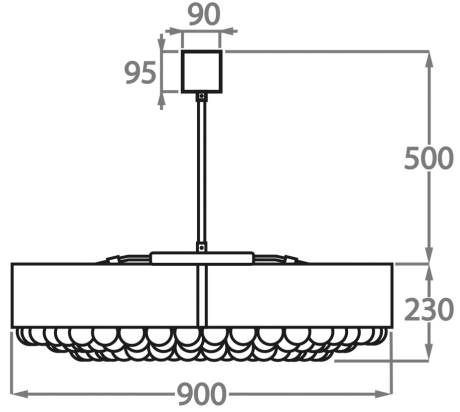

Metal Finish

Brushed Dark Bronze

Available Sizes

Size One

CL458-80,
Height: 23 cm (9.06")
Diameter: 80 cm (31.5")
Bulbs: 12 x 25W or LED 6W G9
Net Weight: 50 kg / 110 lb

Size Two

CL458-90,
Height: 23 cm (9.06")
Diameter: 90 cm (35.43")
Bulbs: 12 x 25W or LED 6W G9
Net Weight: 55 kg / 121 lb

Size Three

CL458-100,
Height: 23 cm (9.06")
Diameter: 100 cm (39.37")
Bulbs: 16 x 25W or LED 6W G9
Net Weight: 70 kg / 154 lb

The dimensions of the central rod and ceiling rose are not included in the height measurements. Please add a minimum of 15cm (6") to the height to take this into account. The standard rod and ceiling rose height is 50cm (20") if not otherwise specified by customer.