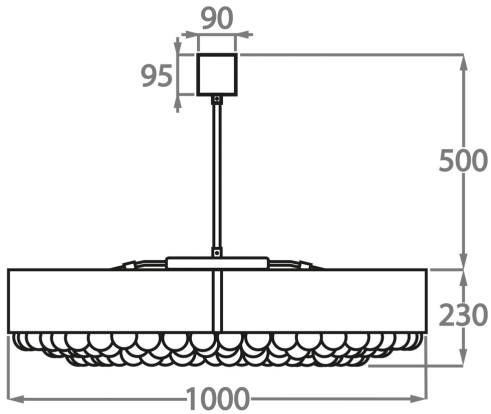

Metal Finish

Brushed Dark Bronze

Available Sizes

Size One

CL458-80,
Height: 23 cm (9.06")
Diameter: 80 cm (31.5")
Bulbs: 12 x 25W or LED 6W G9
Net Weight: 50 kg / 110 lb

Size Two

CL458-90,
Height: 23 cm (9.06")
Diameter: 90 cm (35.43")
Bulbs: 12 x 25W or LED 6W G9
Net Weight: 55 kg / 121 lb

Size Three

CL458-100,
Height: 23 cm (9.06")
Diameter: 100 cm (39.37")
Bulbs: 16 x 25W or LED 6W G9
Net Weight: 70 kg / 154 lb

The dimensions of the central rod and ceiling rose are not included in the height measurements. Please add a minimum of 15cm (6") to the height to take this into account. The standard rod and ceiling rose height is 50cm (20") if not otherwise specified by customer.