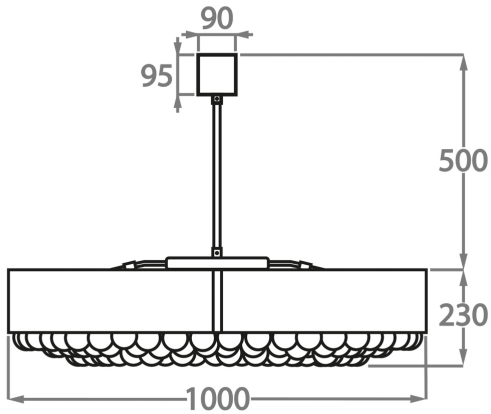

Available Sizes

Size One

CL458-80,
Height: 23 cm (9.06")
Diameter: 80 cm (31.5")
Bulbs: 12 x 25W or LED 6W G9
Net Weight: 50 kg / 110 lb

Size Two

CL458-90,
Height: 23 cm (9.06")
Diameter: 90 cm (35.43")
Bulbs: 12 x 25W or LED 6W G9
Net Weight: 55 kg / 121 lb

Size Three

CL458-100,
Height: 23 cm (9.06")
Diameter: 100 cm (39.37")
Bulbs: 16 x 25W or LED 6W G9
Net Weight: 70 kg / 154 lb

The dimensions of the central rod and ceiling rose are not included in the height measurements. Please add a minimum of 15cm (6") to the height to take this into account. The standard rod and ceiling rose height is 50cm (20") if not otherwise specified by customer.