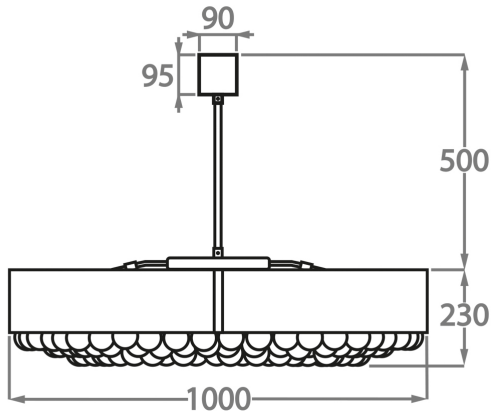

Metal Finish

Brushed Dark Bronze

Available Sizes

Size One

CL458-80,
Height: 23 cm (9.06")
Diameter: 80 cm (31.5")
Bulbs: 12 x 25W or LED 6W G9
Net Weight: 50 kg / 110 lb

Size Two

CL458-90,
Height: 23 cm (9.06")
Diameter: 90 cm (35.43")
Bulbs: 12 x 25W or LED 6W G9
Net Weight: 55 kg / 121 lb

Size Three

CL458-100,
Height: 23 cm (9.06")
Diameter: 100 cm (39.37")
Bulbs: 16 x 25W or LED 6W G9
Net Weight: 70 kg / 154 lb

The dimensions of the central rod and ceiling rose are not included in the height measurements. Please add a minimum of 15cm (6") to the height to take this into account. The standard rod and ceiling rose height is 50cm (20") if not otherwise specified by customer.