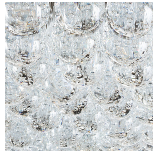

BELLA FIGURA

Garda Chandelier

CL458

Collection Name

RETRO MURANO COLLECTION

Inspired by the crystal clear waters of Lake Garda in Italy, this new elegant chandelier draws stylistic inspiration from our popular Como chandelier. This design incorporates a large metal band, and a curved glass filled centre which features dozens of pear-shaped glass drops that have been crafted by hand. When lit this alluring chandelier creates a stunning glow throughout each glass drop. Finish note: we only offer the main body of the chandelier in non polished finishes; brushed dark bronze, matt nickel and matt gold. The 'thin decorative bands' are available in both brushed and polished finishes should you wish for contrasting finishes.

Available Finishes

Garda Thin Decorative Bands

Polished Nickel

Polished Gold

Glass Finish

Pear Shaped Clear & Bubbled

Metal Finish

Brushed Bronze

Available Sizes

Size One

CL458-80,
Height: 23 cm (9.06")
Diameter: 80 cm (31.5")
Bulbs: 12 x 25W or LED 6W G9
Net Weight: 50 kg / 110 lb

Size Two

CL458-90,
Height: 23 cm (9.06")
Diameter: 90 cm (35.43")
Bulbs: 12 x 25W or LED 6W G9
Net Weight: 55 kg / 121 lb