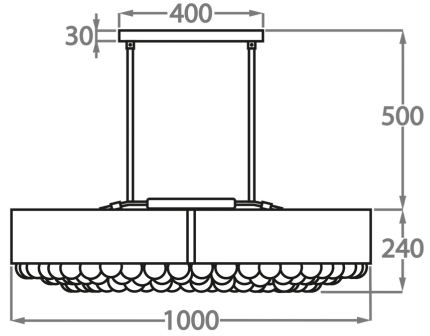

#### Metal Finish

Brushed Dark Bronze

**Available Sizes**

**Size One**

CL458-O-80,  
Height: 24 cm (9.45")  
Width: 45 cm (17.72")  
Diameter: 80 cm (31.5")  
Bulbs: 12 x 2.5W LED G9  
Net Weight: 41 kg / 90 lb

**Size Two**

CL458-O-100,  
Height: 24 cm (9.45")  
Width: 55 cm (21.65")  
Diameter: 100 cm (39.37")  
Bulbs: 16 x 2.5W LED G9  
Net Weight: 50 kg / 110 lb

**Size Three**

CL458-O-120,  
Height: 24 cm (9.45")  
Width: 65 cm (25.59")  
Diameter: 120 cm (47.24")  
Bulbs: 20 x 2.5W LED G9  
Net Weight: 70 kg / 155 lb

The dimensions of the central rod and ceiling rose are not included in the height measurements. Please add a minimum of 15cm (6") to the height to take this into account. The standard rod and ceiling rose height is 50cm (20") if not otherwise specified by customer.

PLEASE NOTE: The Chandelier photographed has size 80X60XH24CM so proportions of above sizes will differ photographed size, please discuss with your sales advisor. Technical drawings available upon request.