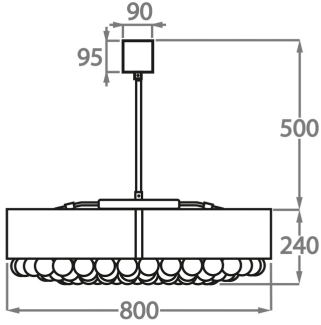

Brushed Dark
Bronze

Matt Gold

Matt Nickel

Matt Nickel

Polished Gold

Available Sizes

Size One

CL458-O-80,
Height: 24 cm (9.45")
Width: 45 cm (17.72")
Diameter: 80 cm (31.5")
12 x 2.5W LED G9
Max Watt and Lamps: 2.5W LED x 12
Net Weight: 41 kg / 90 lb

Size Two

CL458-O-100,
Height: 24 cm (9.45")
Width: 55 cm (21.65")
Diameter: 100 cm (39.37")
16 x 2.5W LED G9
Max Watt and Lamps: 2.5W LED x 16
Net Weight: 50 kg / 110 lb

Size Three

CL458-O-120,
Height: 24 cm (9.45")
Width: 65 cm (25.59")
Diameter: 120 cm (47.24")
20 x 2.5W LED G9
Max Watt and Lamps: 2.5W LED x 20
Net Weight: 70 kg / 155 lb

The dimensions of the central rod and ceiling rose are not included in the height measurements. Please add a minimum of 15cm (6") to the height to take this into account. The standard rod and ceiling rose height is 50cm (20") if not otherwise specified by customer.

PLEASE NOTE: The Chandelier photographed has size 80X60XH24CM so proportions of above sizes will differ photographed size, please discuss with your sales advisor. Technical drawings available upon request.