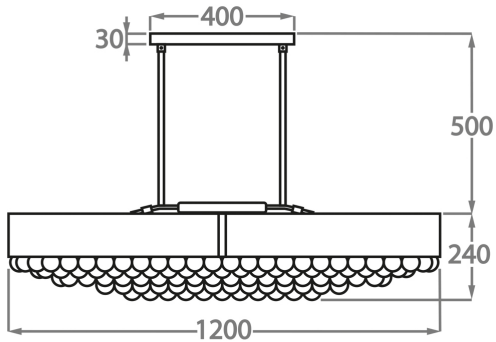

Brushed Dark
Bronze

Matt Gold

Matt Nickel

Matt Nickel

Polished Gold

Available Sizes

Size One

CL458-O-80,
Height: 24 cm (9.45")
Width: 45 cm (17.72")
Diameter: 80 cm (31.5")
12 x 2.5W LED G9
Max Watt and Lamps: 2.5W LED x 12
Net Weight: 41 kg / 90 lb

Size Two

CL458-O-100,
Height: 24 cm (9.45")
Width: 55 cm (21.65")
Diameter: 100 cm (39.37")
16 x 2.5W LED G9
Max Watt and Lamps: 2.5W LED x 16
Net Weight: 50 kg / 110 lb

Size Three

CL458-O-120,
Height: 24 cm (9.45")
Width: 65 cm (25.59")
Diameter: 120 cm (47.24")
20 x 2.5W LED G9
Max Watt and Lamps: 2.5W LED x 20
Net Weight: 70 kg / 155 lb

The dimensions of the central rod and ceiling rose are not included in the height measurements. Please add a minimum of 15cm (6") to the height to take this into account. The standard rod and ceiling rose height is 50cm (20") if not otherwise specified by customer.

PLEASE NOTE: The Chandelier photographed has size 80X60XH24CM so proportions of above sizes will differ photographed size, please discuss with your sales advisor. Technical drawings available upon request.