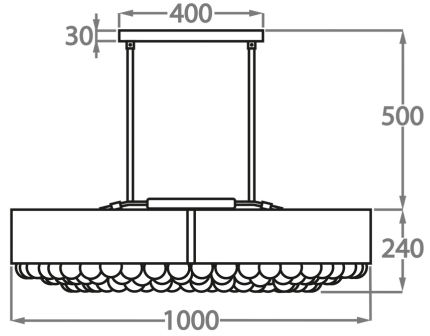

Size Two

CL458-O-100,
Height: 24 cm (9.45")
Width: 55 cm (21.65")
Diameter: 100 cm (39.37")
Bulbs: 16 x 2.5W LED G9
Net Weight: 50 kg / 110 lb