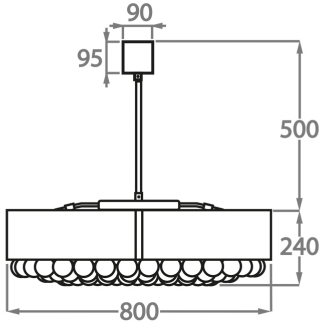

#### Metal Finish

Brushed Dark Bronze

**Available Sizes**

**Size One**

CL458-O-80,  
Height: 24 cm (9.45")  
Width: 45 cm (17.72")  
Diameter: 80 cm (31.5")  
Bulbs: 12 x 2.5W LED G9  
Net Weight: 41 kg / 90 lb

**Size Two**

CL458-O-100,  
Height: 24 cm (9.45")  
Width: 55 cm (21.65")  
Diameter: 100 cm (39.37")  
Bulbs: 16 x 2.5W LED G9  
Net Weight: 50 kg / 110 lb

**Size Three**

CL458-O-120,  
Height: 24 cm (9.45")  
Width: 65 cm (25.59")  
Diameter: 120 cm (47.24")  
Bulbs: 20 x 2.5W LED G9  
Net Weight: 70 kg / 155 lb

The dimensions of the central rod and ceiling rose are not included in the height measurements. Please add a minimum of 15cm (6") to the height to take this into account. The standard rod and ceiling rose height is 50cm (20") if not otherwise specified by customer.

PLEASE NOTE: The Chandelier photographed has size 80X60XH24CM so proportions of above sizes will differ photographed size, please discuss with your sales advisor. Technical drawings available upon request.