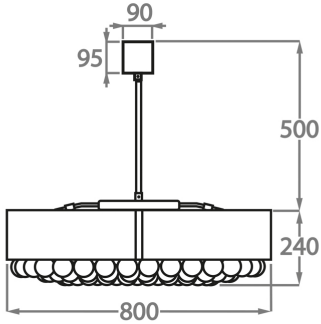

Available Sizes

Size One

CL458-O-80,
Height: 24 cm (9.45")
Width: 45 cm (17.72")
Diameter: 80 cm (31.5")
Bulbs: 12 x 2.5W LED G9
Net Weight: 41 kg / 90 lb