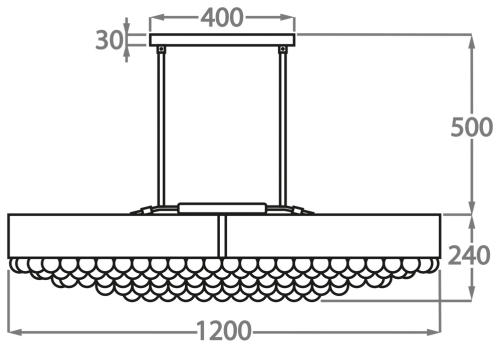

Size Three

CL458-O-120,
Height: 24 cm (9.45")
Width: 65 cm (25.59")
Diameter: 120 cm (47.24")
Bulbs: 20 x 2.5W LED G9
Net Weight: 70 kg / 155 lb