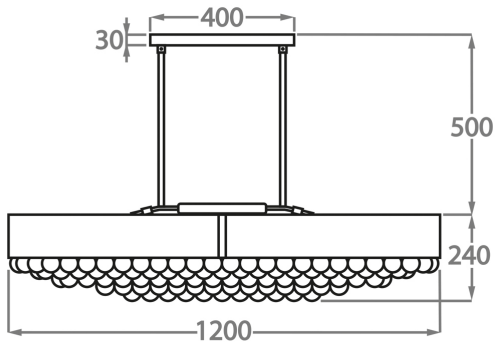

#### Metal Finish

Brushed Dark Bronze

**Available Sizes**

**Size One**

CL458-O-80,  
Height: 24 cm (9.45")  
Width: 45 cm (17.72")  
Diameter: 80 cm (31.5")  
Bulbs: 12 x 2.5W LED G9  
Net Weight: 41 kg / 90 lb

**Size Two**

CL458-O-100,  
Height: 24 cm (9.45")  
Width: 55 cm (21.65")  
Diameter: 100 cm (39.37")  
Bulbs: 16 x 2.5W LED G9  
Net Weight: 50 kg / 110 lb

**Size Three**

CL458-O-120,  
Height: 24 cm (9.45")  
Width: 65 cm (25.59")  
Diameter: 120 cm (47.24")  
Bulbs: 20 x 2.5W LED G9  
Net Weight: 70 kg / 155 lb

The dimensions of the central rod and ceiling rose are not included in the height measurements. Please add a minimum of 15cm (6") to the height to take this into account. The standard rod and ceiling rose height is 50cm (20") if not otherwise specified by customer.

PLEASE NOTE: The Chandelier photographed has size 80X60XH24CM so proportions of above sizes will differ photographed size, please discuss with your sales advisor. Technical drawings available upon request.