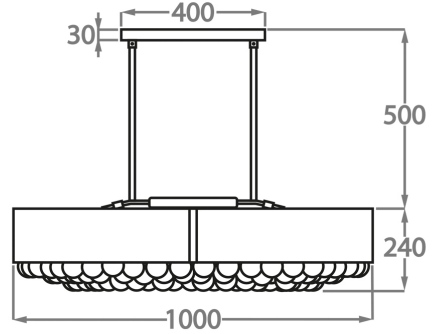

Brushed Dark
Bronze

Matt Gold

Matt Nickel

Matt Nickel

Polished Gold

Available Sizes

Size One

CL458-O-80,
Height: 24 cm (9.45")
Width: 45 cm (17.72")
Diameter: 80 cm (31.5")
12 x 2.5W LED G9
Max Watt and Lamps: 2.5W LED x 12
Net Weight: 41 kg / 90 lb

Size Two

CL458-O-100,
Height: 24 cm (9.45")
Width: 55 cm (21.65")
Diameter: 100 cm (39.37")
16 x 2.5W LED G9
Max Watt and Lamps: 2.5W LED x 16
Net Weight: 50 kg / 110 lb

Size Three

CL458-O-120,
Height: 24 cm (9.45")
Width: 65 cm (25.59")
Diameter: 120 cm (47.24")
20 x 2.5W LED G9
Max Watt and Lamps: 2.5W LED x 20
Net Weight: 70 kg / 155 lb

The dimensions of the central rod and ceiling rose are not included in the height measurements. Please add a minimum of 15cm (6") to the height to take this into account. The standard rod and ceiling rose height is 50cm (20") if not otherwise specified by customer.

PLEASE NOTE: The Chandelier photographed has size 80X60XH24CM so proportions of above sizes will differ photographed size, please discuss with your sales advisor. Technical drawings available upon request.