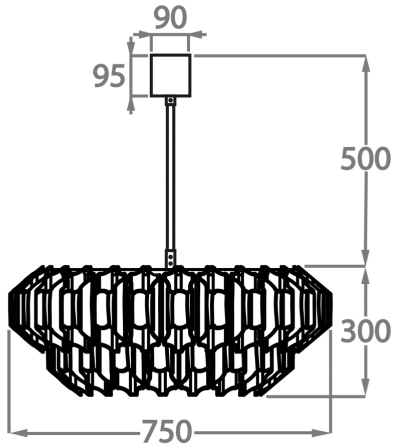

BELLA FIGURA

Pentagon 3 Chandelier

CL459

Collection Name

RETRO MURANO COLLECTION

A new take on our popular Pentagon chandelier series, the Pentagon 3 chandelier is a welcome addition. Combining both retro-chic and modern opulence, the Pentagon 3 chandelier is made up of slanted Murano glass which hang gracefully from a two tiered metal frame and the option of finishing with a frosted cut out diffuser. This latest design is the perfect balance of craftsmanship and contemporary style.

Polished Gold

Murano Glass Finish

Clear
Pentagonal
Glass

Smoke
Pentagonal
Glass

Available Sizes

Size One

CL459-75,

Height: 30 cm (11.81")

Diameter: 75 cm (29.53")

Bulbs: 10 x 5W G9

Net Weight: 18 kg / 40 lb

Size Two

CL459-100,

Height: 30 cm (11.81")

Diameter: 100 cm (39.37")

Bulbs: 12 x 5W G9

Net Weight: 23 kg / 51 lb

Size Three

CL459-120,

Height: 30 cm (11.81")

Diameter: 120 cm (47.24")

Bulbs: 12 x 5W G9

The dimensions of the central chain and ceiling rose are not included in the height measurements. The standard chain and ceiling rose height is 50cm (20") if not otherwise specified by customer