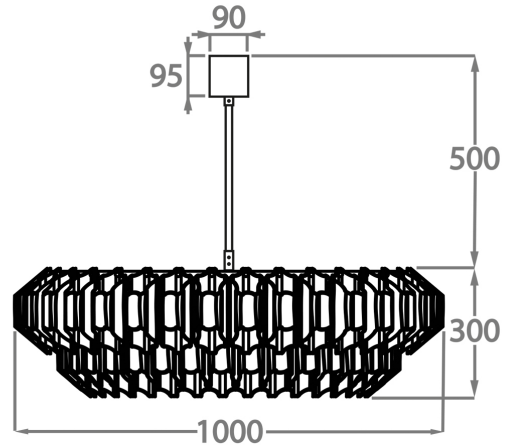

BELLA FIGURA

Pentagon 3 Chandelier

CL459

Collection Name

RETRO MURANO COLLECTION

A new take on our popular Pentagon chandelier series, the Pentagon 3 chandelier is a welcome addition. Combining both retro-chic and modern opulence, the Pentagon 3 chandelier is made up of slanted Murano glass which hang gracefully from a two tiered metal frame and the option of finishing with a frosted cut out diffuser. This latest design is the perfect balance of craftsmanship and contemporary style.

Polished Gold

Murano Glass Finish

Clear
Pentagonal
Glass

Smoke
Pentagonal
Glass

Available Sizes

Size One

CL459-75,

Height: 30 cm (11.81")

Diameter: 75 cm (29.53")

Bulbs: 10 x 5W G9

Net Weight: 18 kg / 40 lb

Size Two

CL459-100,

Height: 30 cm (11.81")

Diameter: 100 cm (39.37")

Bulbs: 12 x 5W G9

Net Weight: 23 kg / 51 lb

Size Three

CL459-120,

Height: 30 cm (11.81")

Diameter: 120 cm (47.24")

Bulbs: 12 x 5W G9

The dimensions of the central chain and ceiling rose are not included in the height measurements. The standard chain and ceiling rose height is 50cm (20") if not otherwise specified by customer