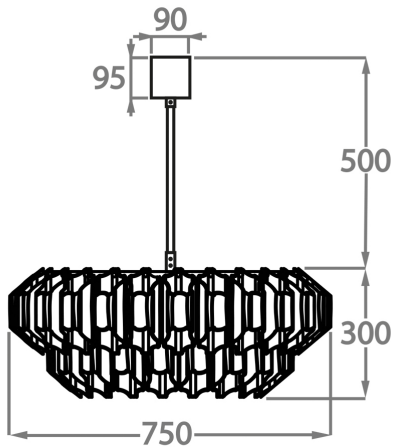

## Available Sizes

---

### Size One

CL459-75,

Height: 30 cm (11.81")

Diameter: 75 cm (29.53")

Bulbs: 10 x 5W G9

Net Weight: 18 kg / 40 lb

### Size Two

CL459-100,

Height: 30 cm (11.81")

Diameter: 100 cm (39.37")

Bulbs: 12 x 5W G9

Net Weight: 23 kg / 51 lb

### Size Three

CL459-120,

Height: 30 cm (11.81")

Diameter: 120 cm (47.24")

Bulbs: 12 x 5W G9

The dimensions of the central chain and ceiling rose are not included in the height measurements. The standard chain and ceiling rose height is 50cm (20") if not otherwise specified by customer