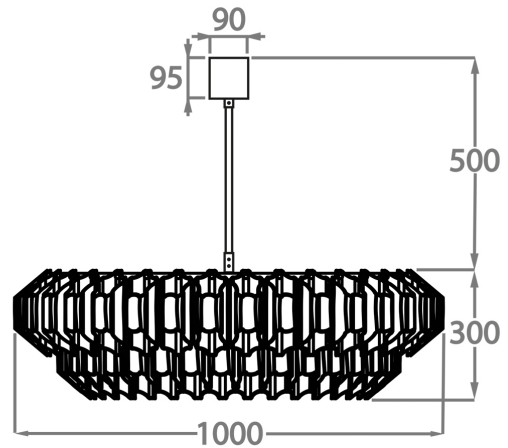

### Size One

CL459-75,

Height: 30 cm (11.81")

Diameter: 75 cm (29.53")

Bulbs: 10 x 5W G9

Net Weight: 18 kg / 40 lb

### Size Two

CL459-100,

Height: 30 cm (11.81")

Diameter: 100 cm (39.37")

Bulbs: 12 x 5W G9

Net Weight: 23 kg / 51 lb

### Size Three

CL459-120,

Height: 30 cm (11.81")

Diameter: 120 cm (47.24")

Bulbs: 12 x 5W G9

The dimensions of the central chain and ceiling rose are not included in the height measurements. The standard chain and ceiling rose height is 50cm (20") if not otherwise specified by customer