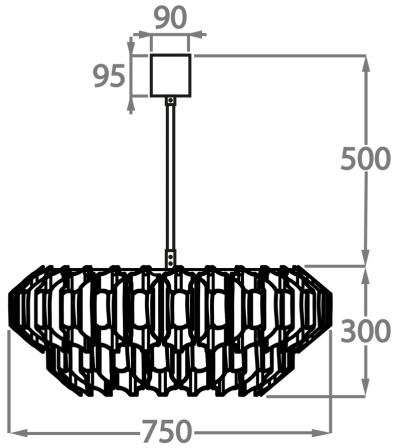

## Available Sizes

---

### Size One

CL459-75,

Height: 30 cm (11.81")

Diameter: 75 cm (29.53")

Bulbs: 10 x 5W G9

Net Weight: 18 kg / 40 lb

### Size Two

CL459-100,

Height: 30 cm (11.81")

Diameter: 100 cm (39.37")

Bulbs: 12 x 5W G9

Net Weight: 23 kg / 51 lb

### Size Three

CL459-120,

Height: 30 cm (11.81")

Diameter: 120 cm (47.24")

Bulbs: 12 x 5W G9

The dimensions of the central chain and ceiling rose are not included in the height measurements. The standard chain and ceiling rose height is 50cm (20") if not otherwise specified by customer