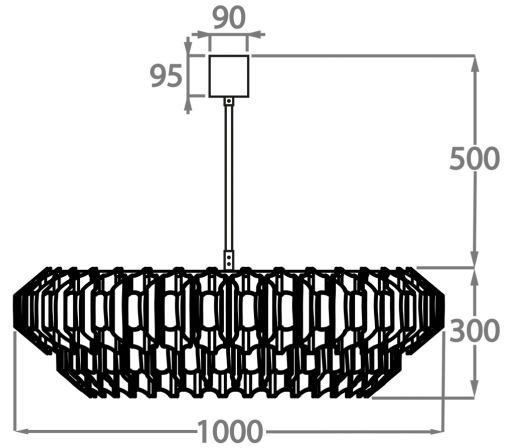

### Size One

CL459-75,

Height: 30 cm (11.81")

Diameter: 75 cm (29.53")

Bulbs: 10 x 5W G9

Net Weight: 18 kg / 40 lb

### Size Two

CL459-100,

Height: 30 cm (11.81")

Diameter: 100 cm (39.37")

Bulbs: 12 x 5W G9

Net Weight: 23 kg / 51 lb

### Size Three

CL459-120,

Height: 30 cm (11.81")

Diameter: 120 cm (47.24")

Bulbs: 12 x 5W G9

The dimensions of the central chain and ceiling rose are not included in the height measurements. The standard chain and ceiling rose height is 50cm (20") if not otherwise specified by customer